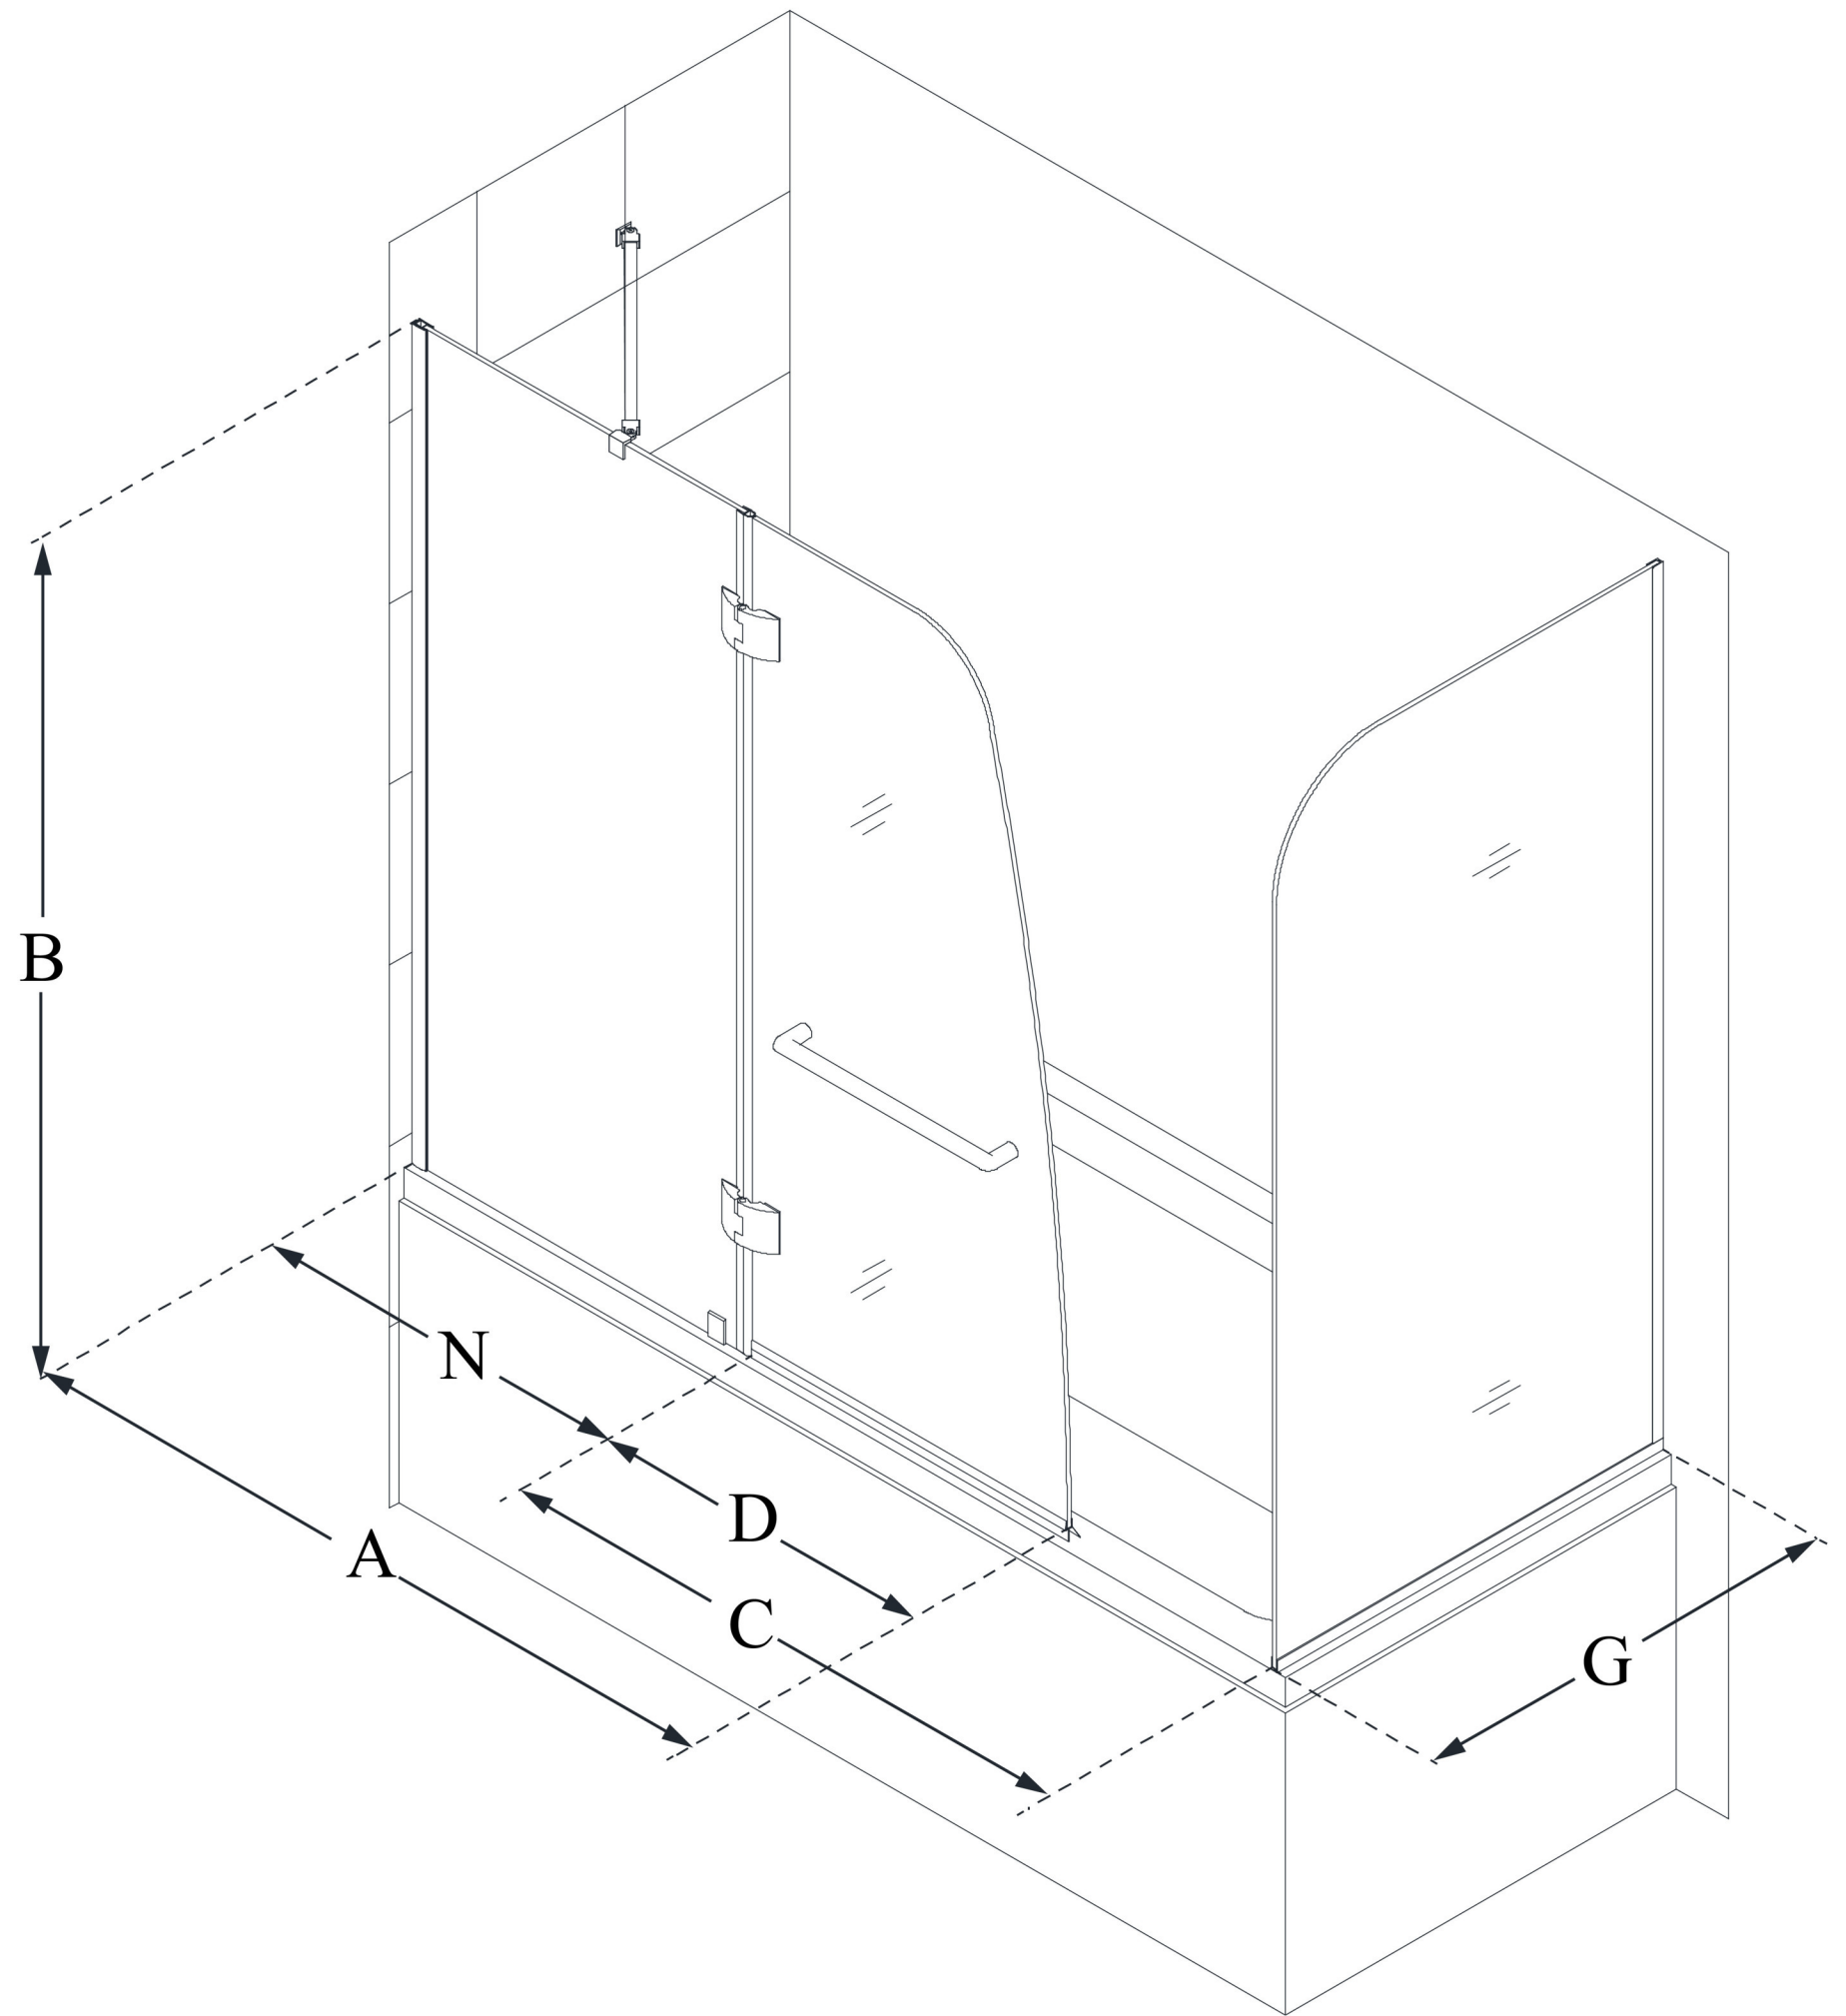

SHDR-3148586-RT

AQUA

DreamLine Aqua 56-60 in. W x 58 in. H Frameless Hinged Tub Door with Return Panel

SWING DOOR

CONFIGURATION DIMENSIONS:

A: 48 - 48 7/16 in.

MODEL WIDTH

B: 58 in.

MODEL HEIGHT

C: 36 in. (in a 60 in. opening)

ACCESS WIDTH

D: 23 15/16 in.

DOOR WIDTH

G: 30 in.

INLINE BUTTRESS PANEL WIDTH

N: 23 15/16 in.

RETURN BUTTRESS PANEL WIDTH

DreamLine reserves the right to update or modify the hardware or materials pictured without prior notice for the purpose of product improvement and customer satisfaction.