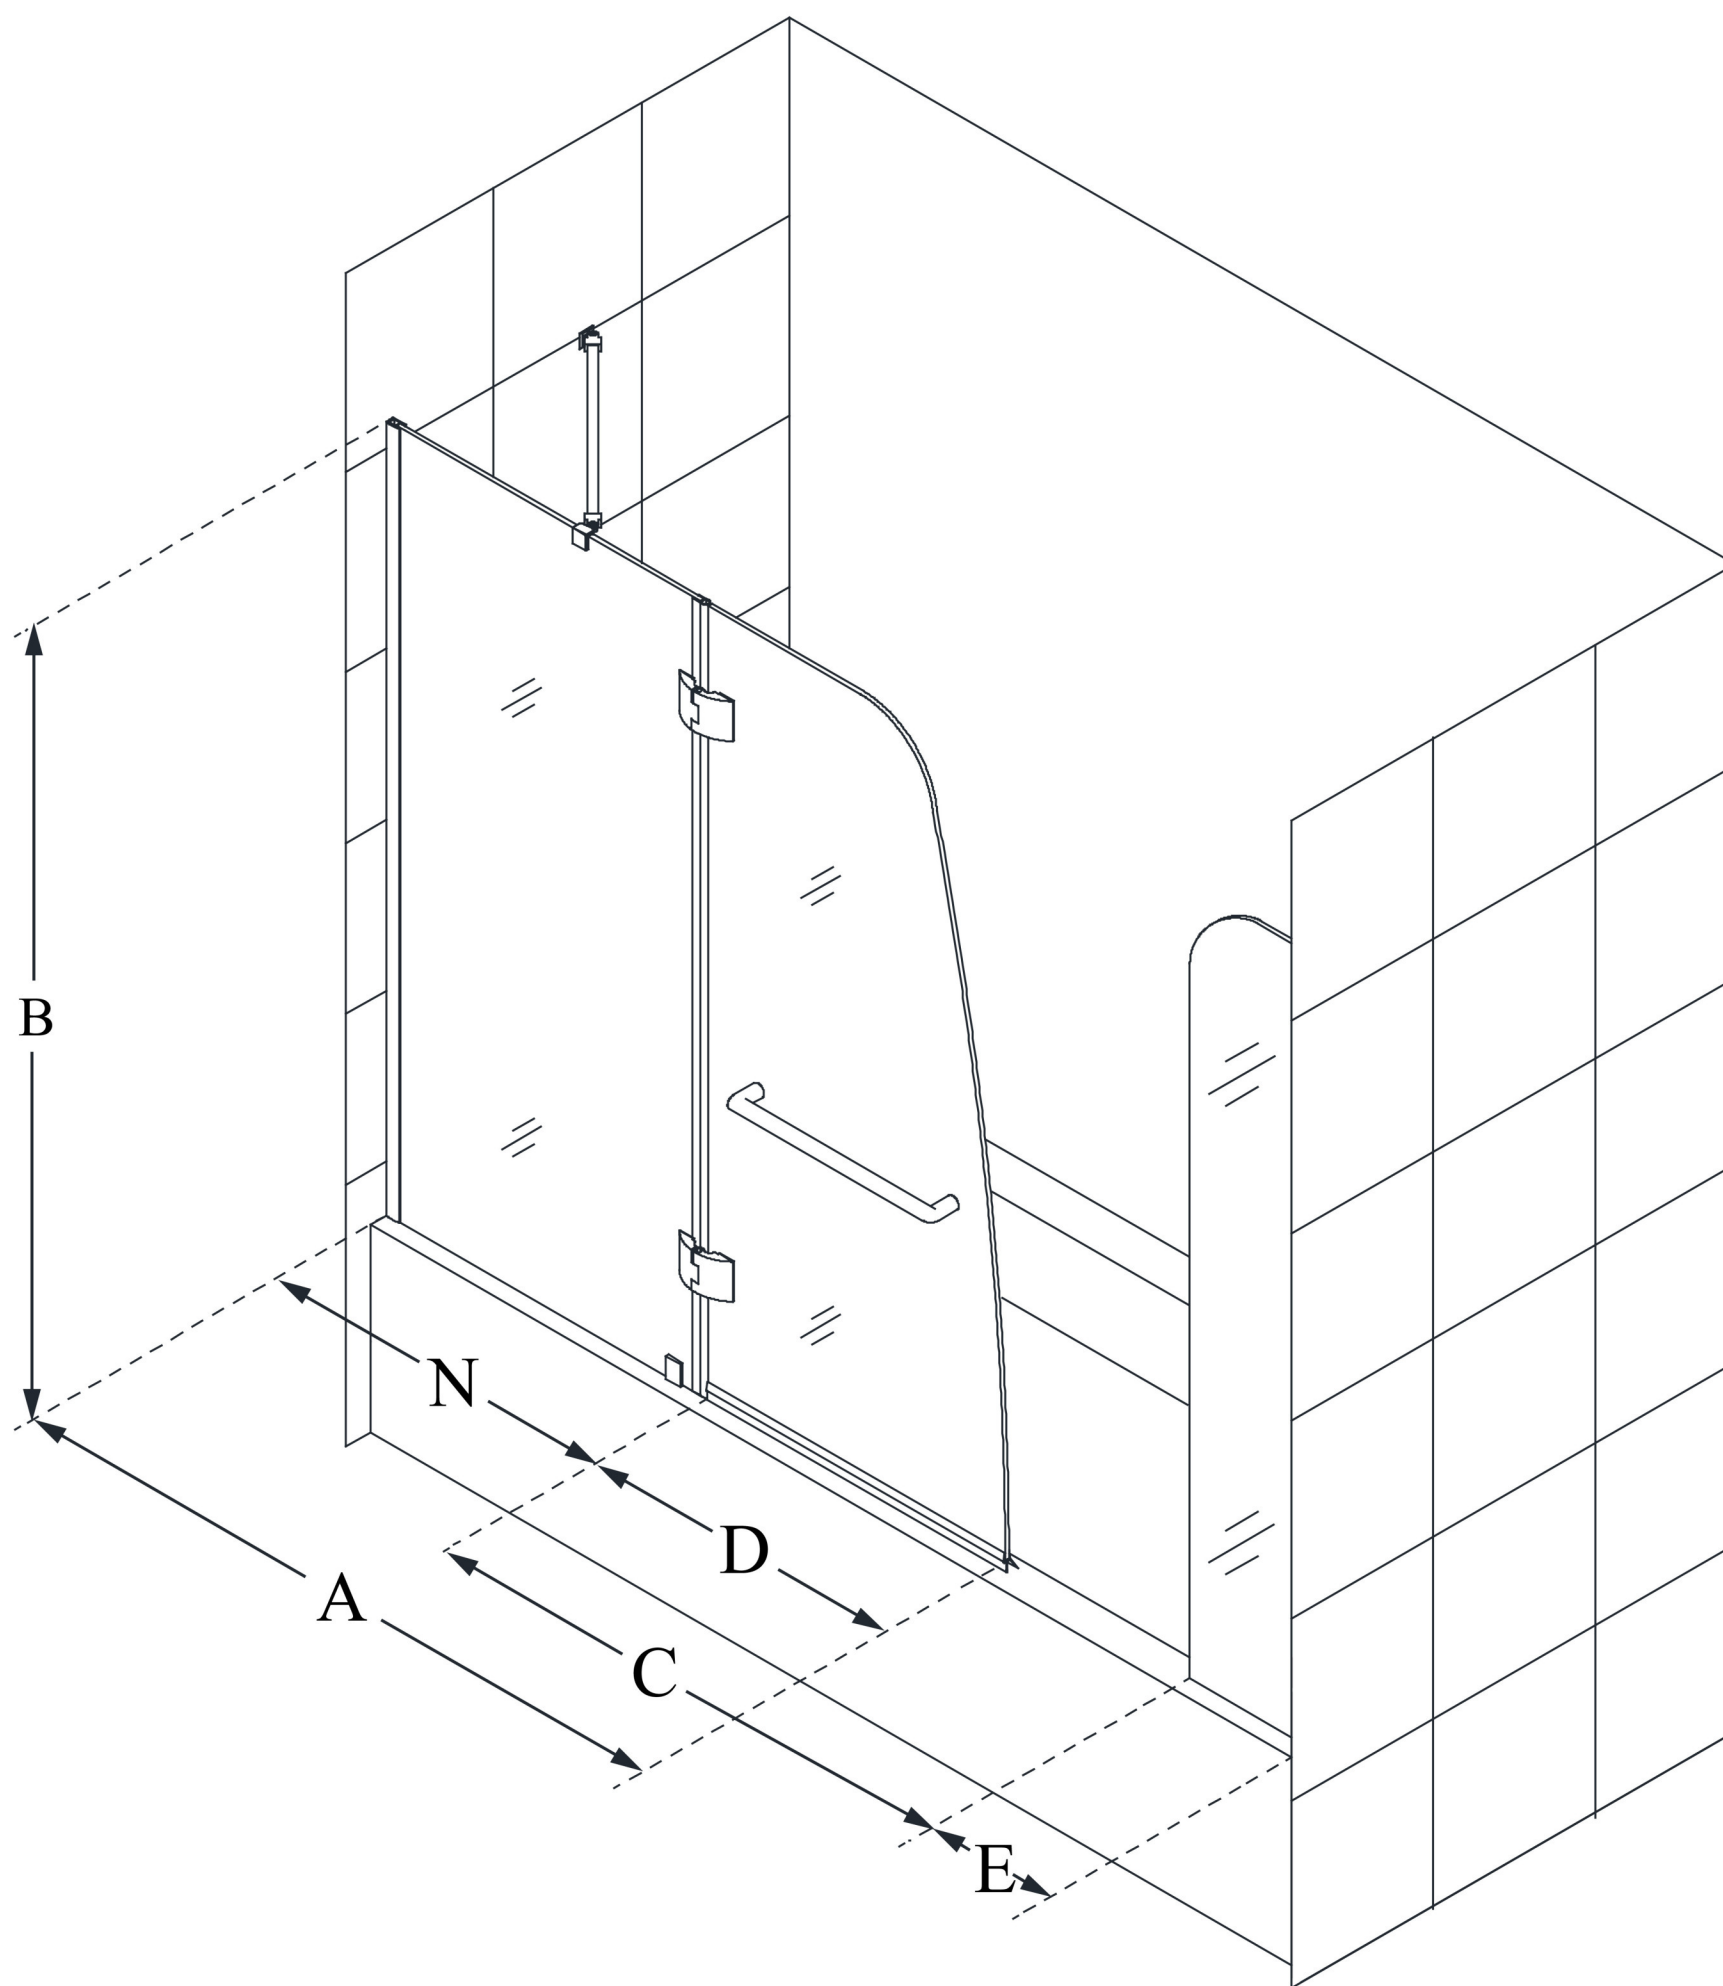

# AQUA

DreamLine Aqua 56-60 in. W x 58 in. H Frameless Hinged Tub Door with Extender Panel

**SWING DOOR**

## CONFIGURATION DIMENSIONS:

**A: 48 - 48 7/16 in.**

MODEL WIDTH

**B: 58 in.**

MODEL HEIGHT

**C: 27 in. (in a 60 in. opening)**

ACCESS WIDTH

**D: 23 15/16 in.**

DOOR WIDTH

**E: 9 in.**

EXTENDER PANEL WIDTH

**N: 23 15/16 in.**

HINGE PANEL WIDTH

DreamLine reserves the right to update or modify the hardware or materials pictured without prior notice for the purpose of product improvement and customer satisfaction.