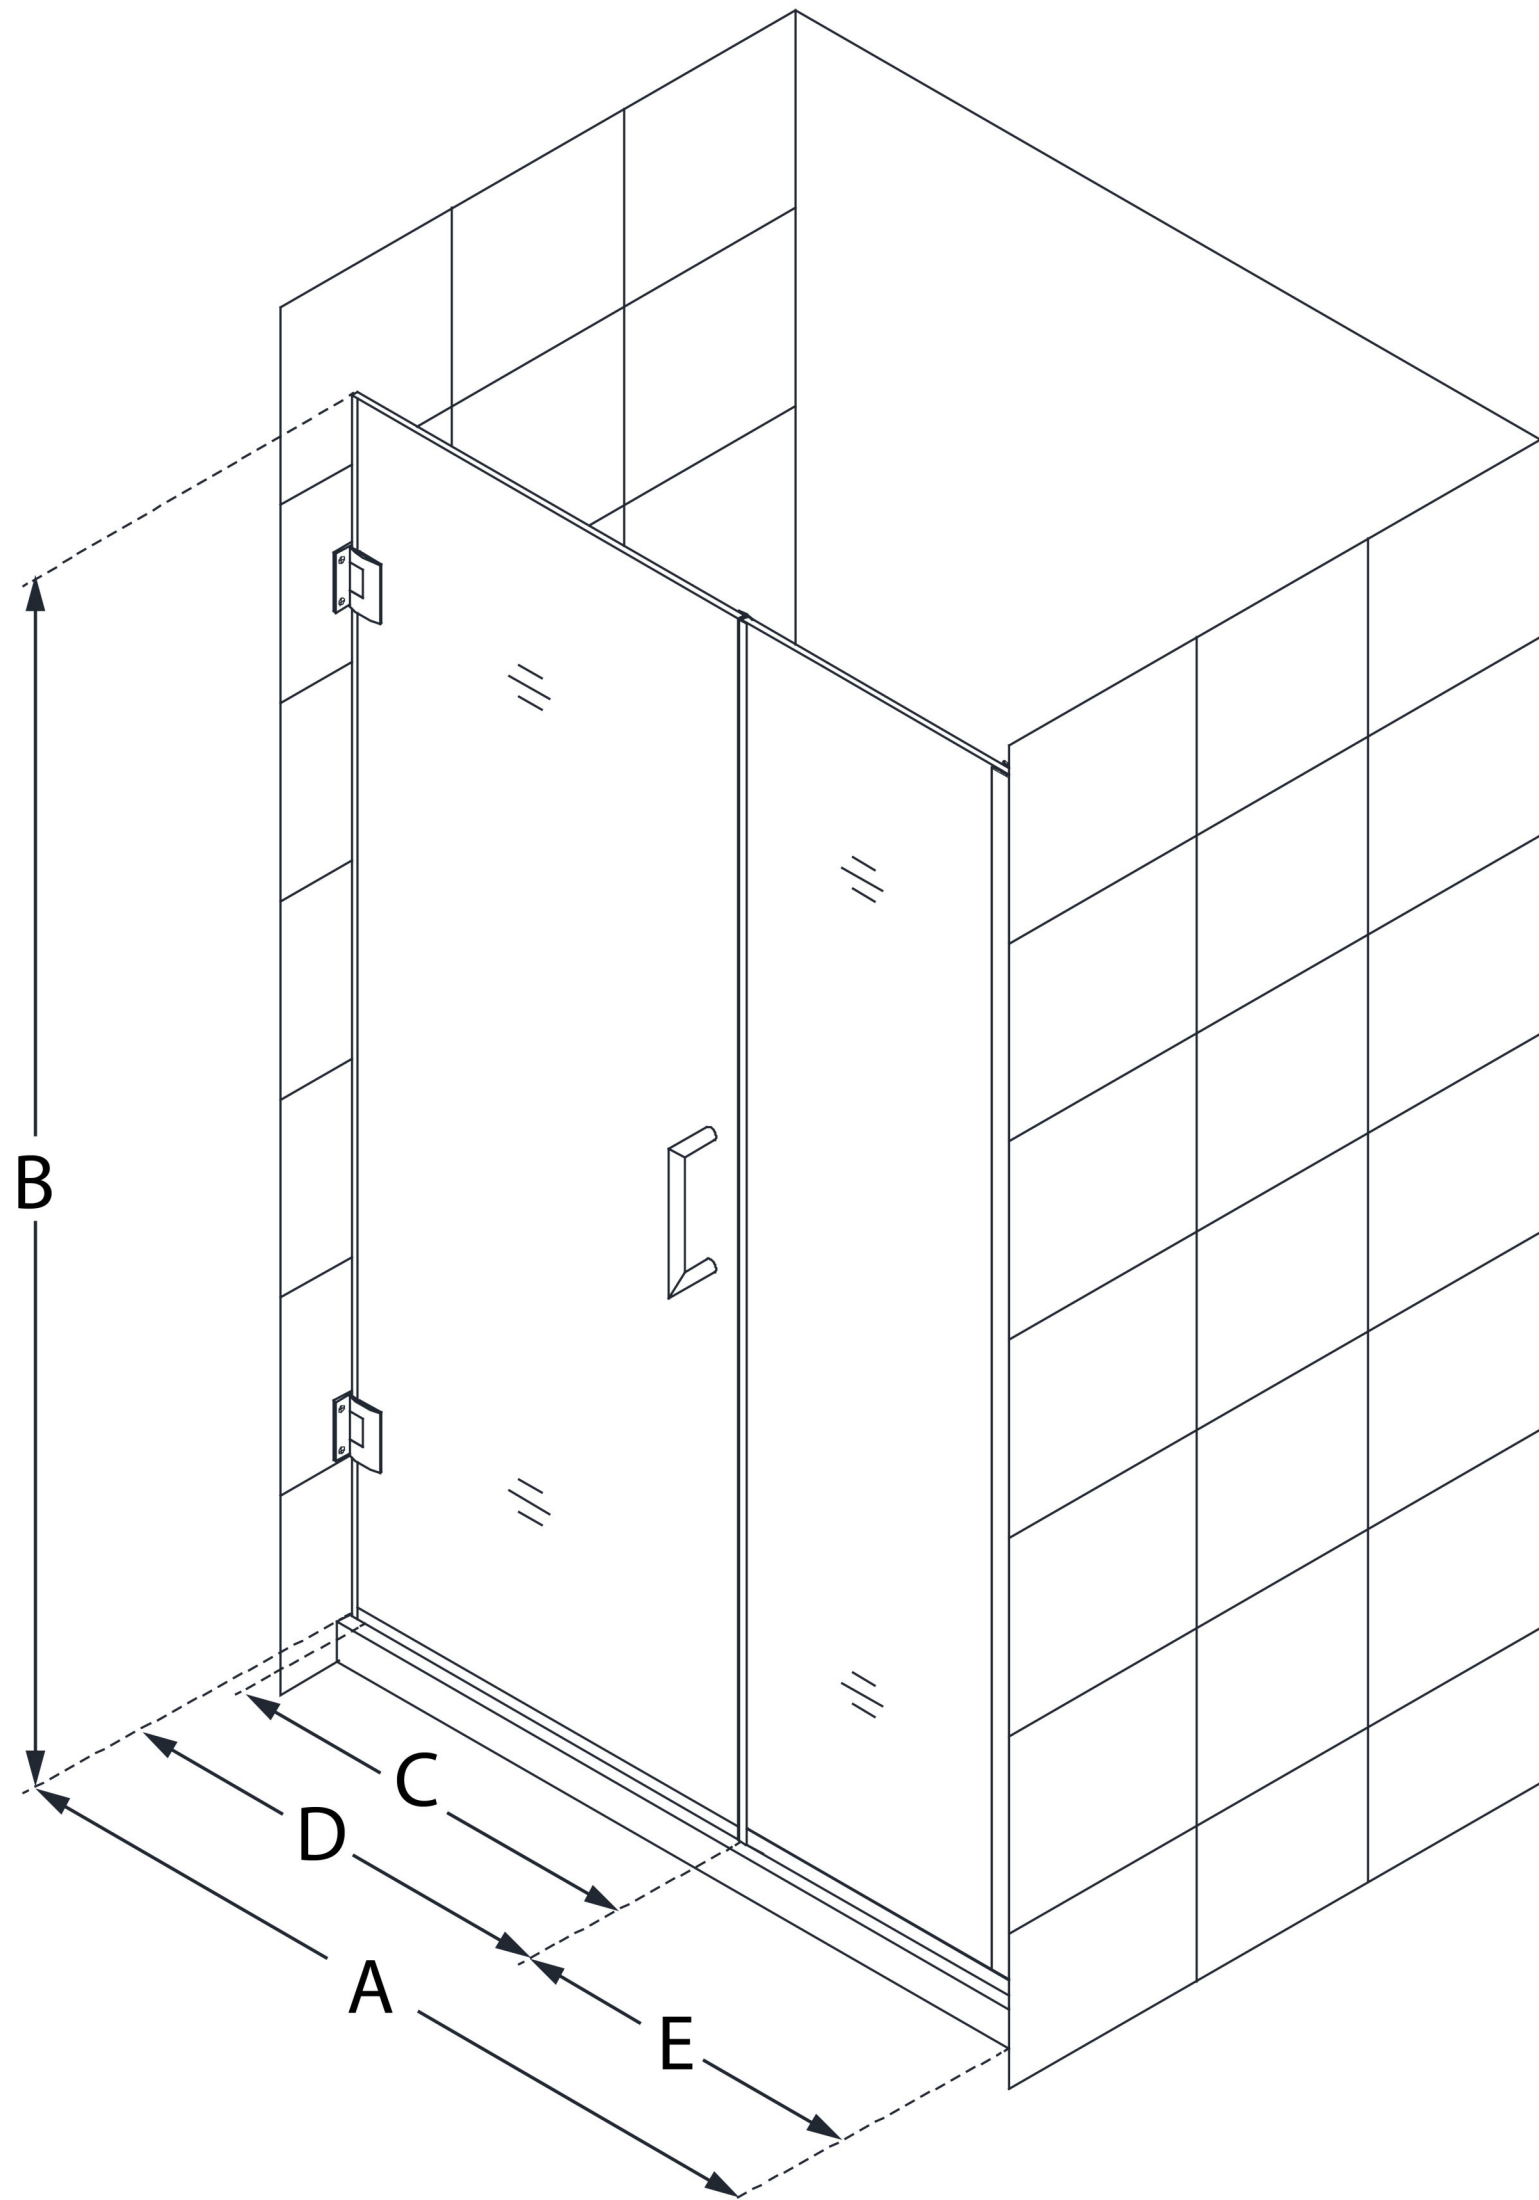

SHDR-245957210

UNIDOOR PLUS

DreamLine Unidoor Plus 59 1/2
- 60 in. W x 72 in. H Frameless
Hinged Shower Door, Clear Glass

SWING DOOR

CONFIGURATION DIMENSIONS:

A: 59 1/2 - 60 in.

MODEL WIDTH

B: 72 in.

MODEL HEIGHT

C: 28 in.

ACCESS WIDTH

D: 29 in.

DOOR WIDTH

E: 30 1/2 in.

INLINE PANEL WIDTH

DreamLine reserves the right to update or modify the hardware or materials pictured without prior notice for the purpose of product improvement and customer satisfaction.