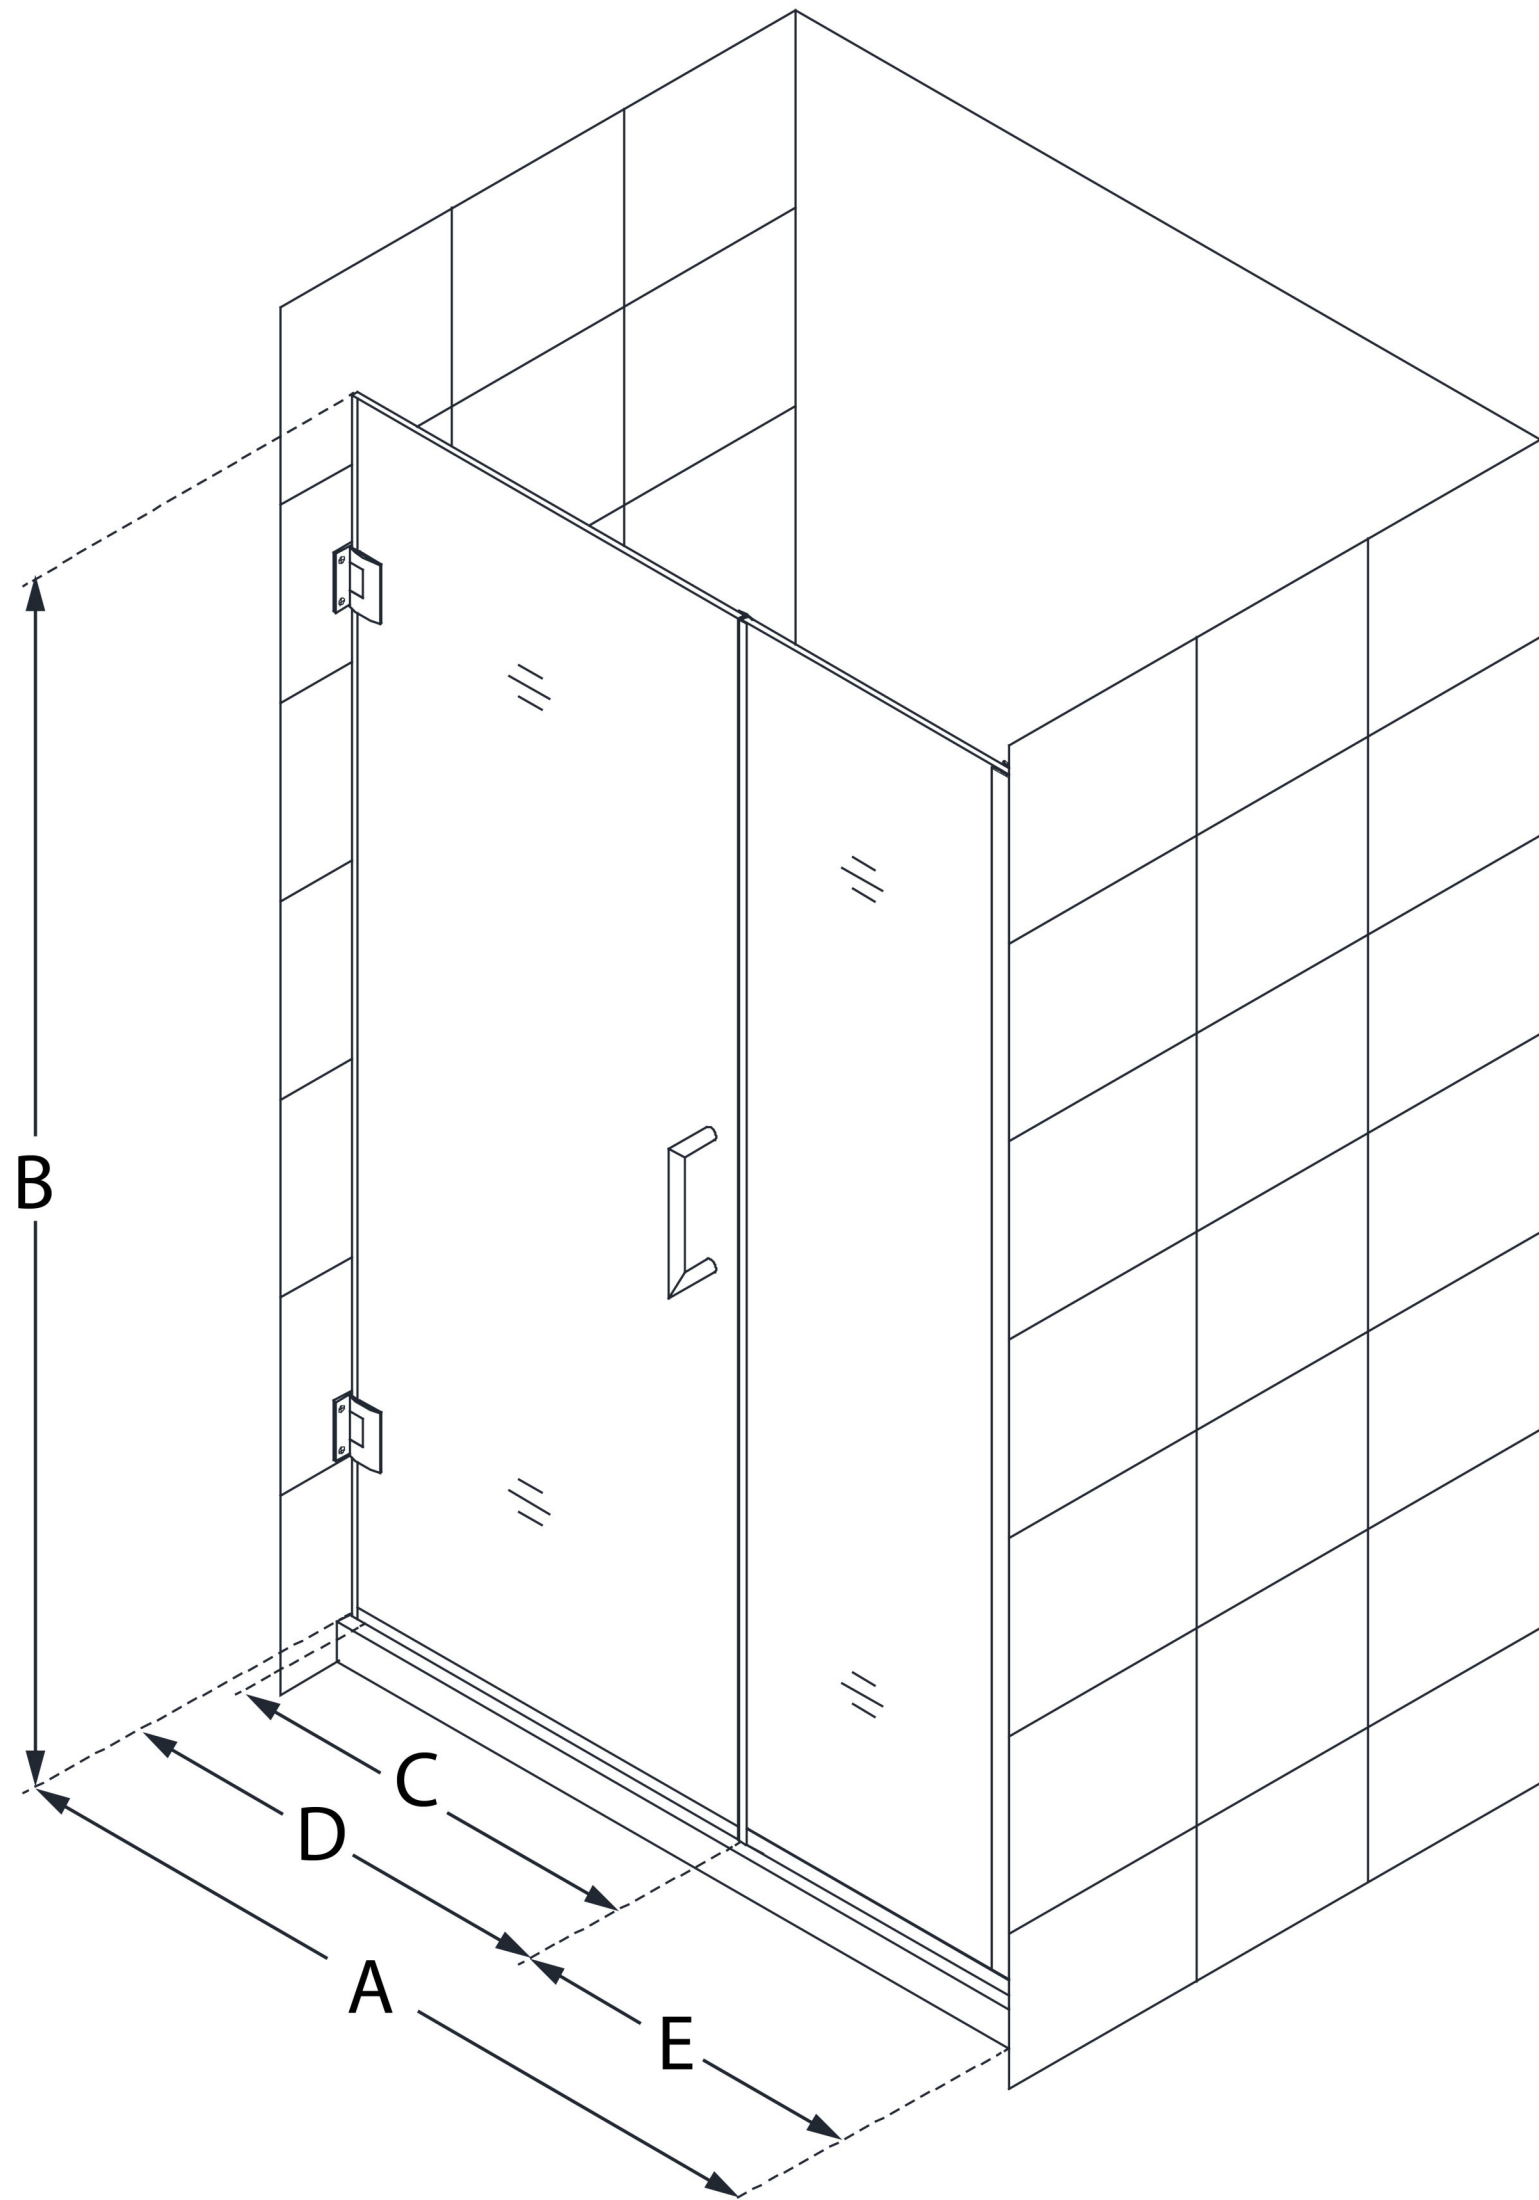

SHDR-245907210

UNIDOOR PLUS

DreamLine Unidoor Plus 59-59 1/2
in. W x 72 in. H Frameless Hinged
Shower Door, Clear Glass

SWING DOOR

CONFIGURATION DIMENSIONS:

A: 59 - 59 1/2 in.

MODEL WIDTH

B: 72 in.

MODEL HEIGHT

C: 28 in.

ACCESS WIDTH

D: 29 in.

DOOR WIDTH

E: 30 in.

INLINE PANEL WIDTH

DreamLine reserves the right to update or modify the hardware or materials pictured without prior notice for the purpose of product improvement and customer satisfaction.