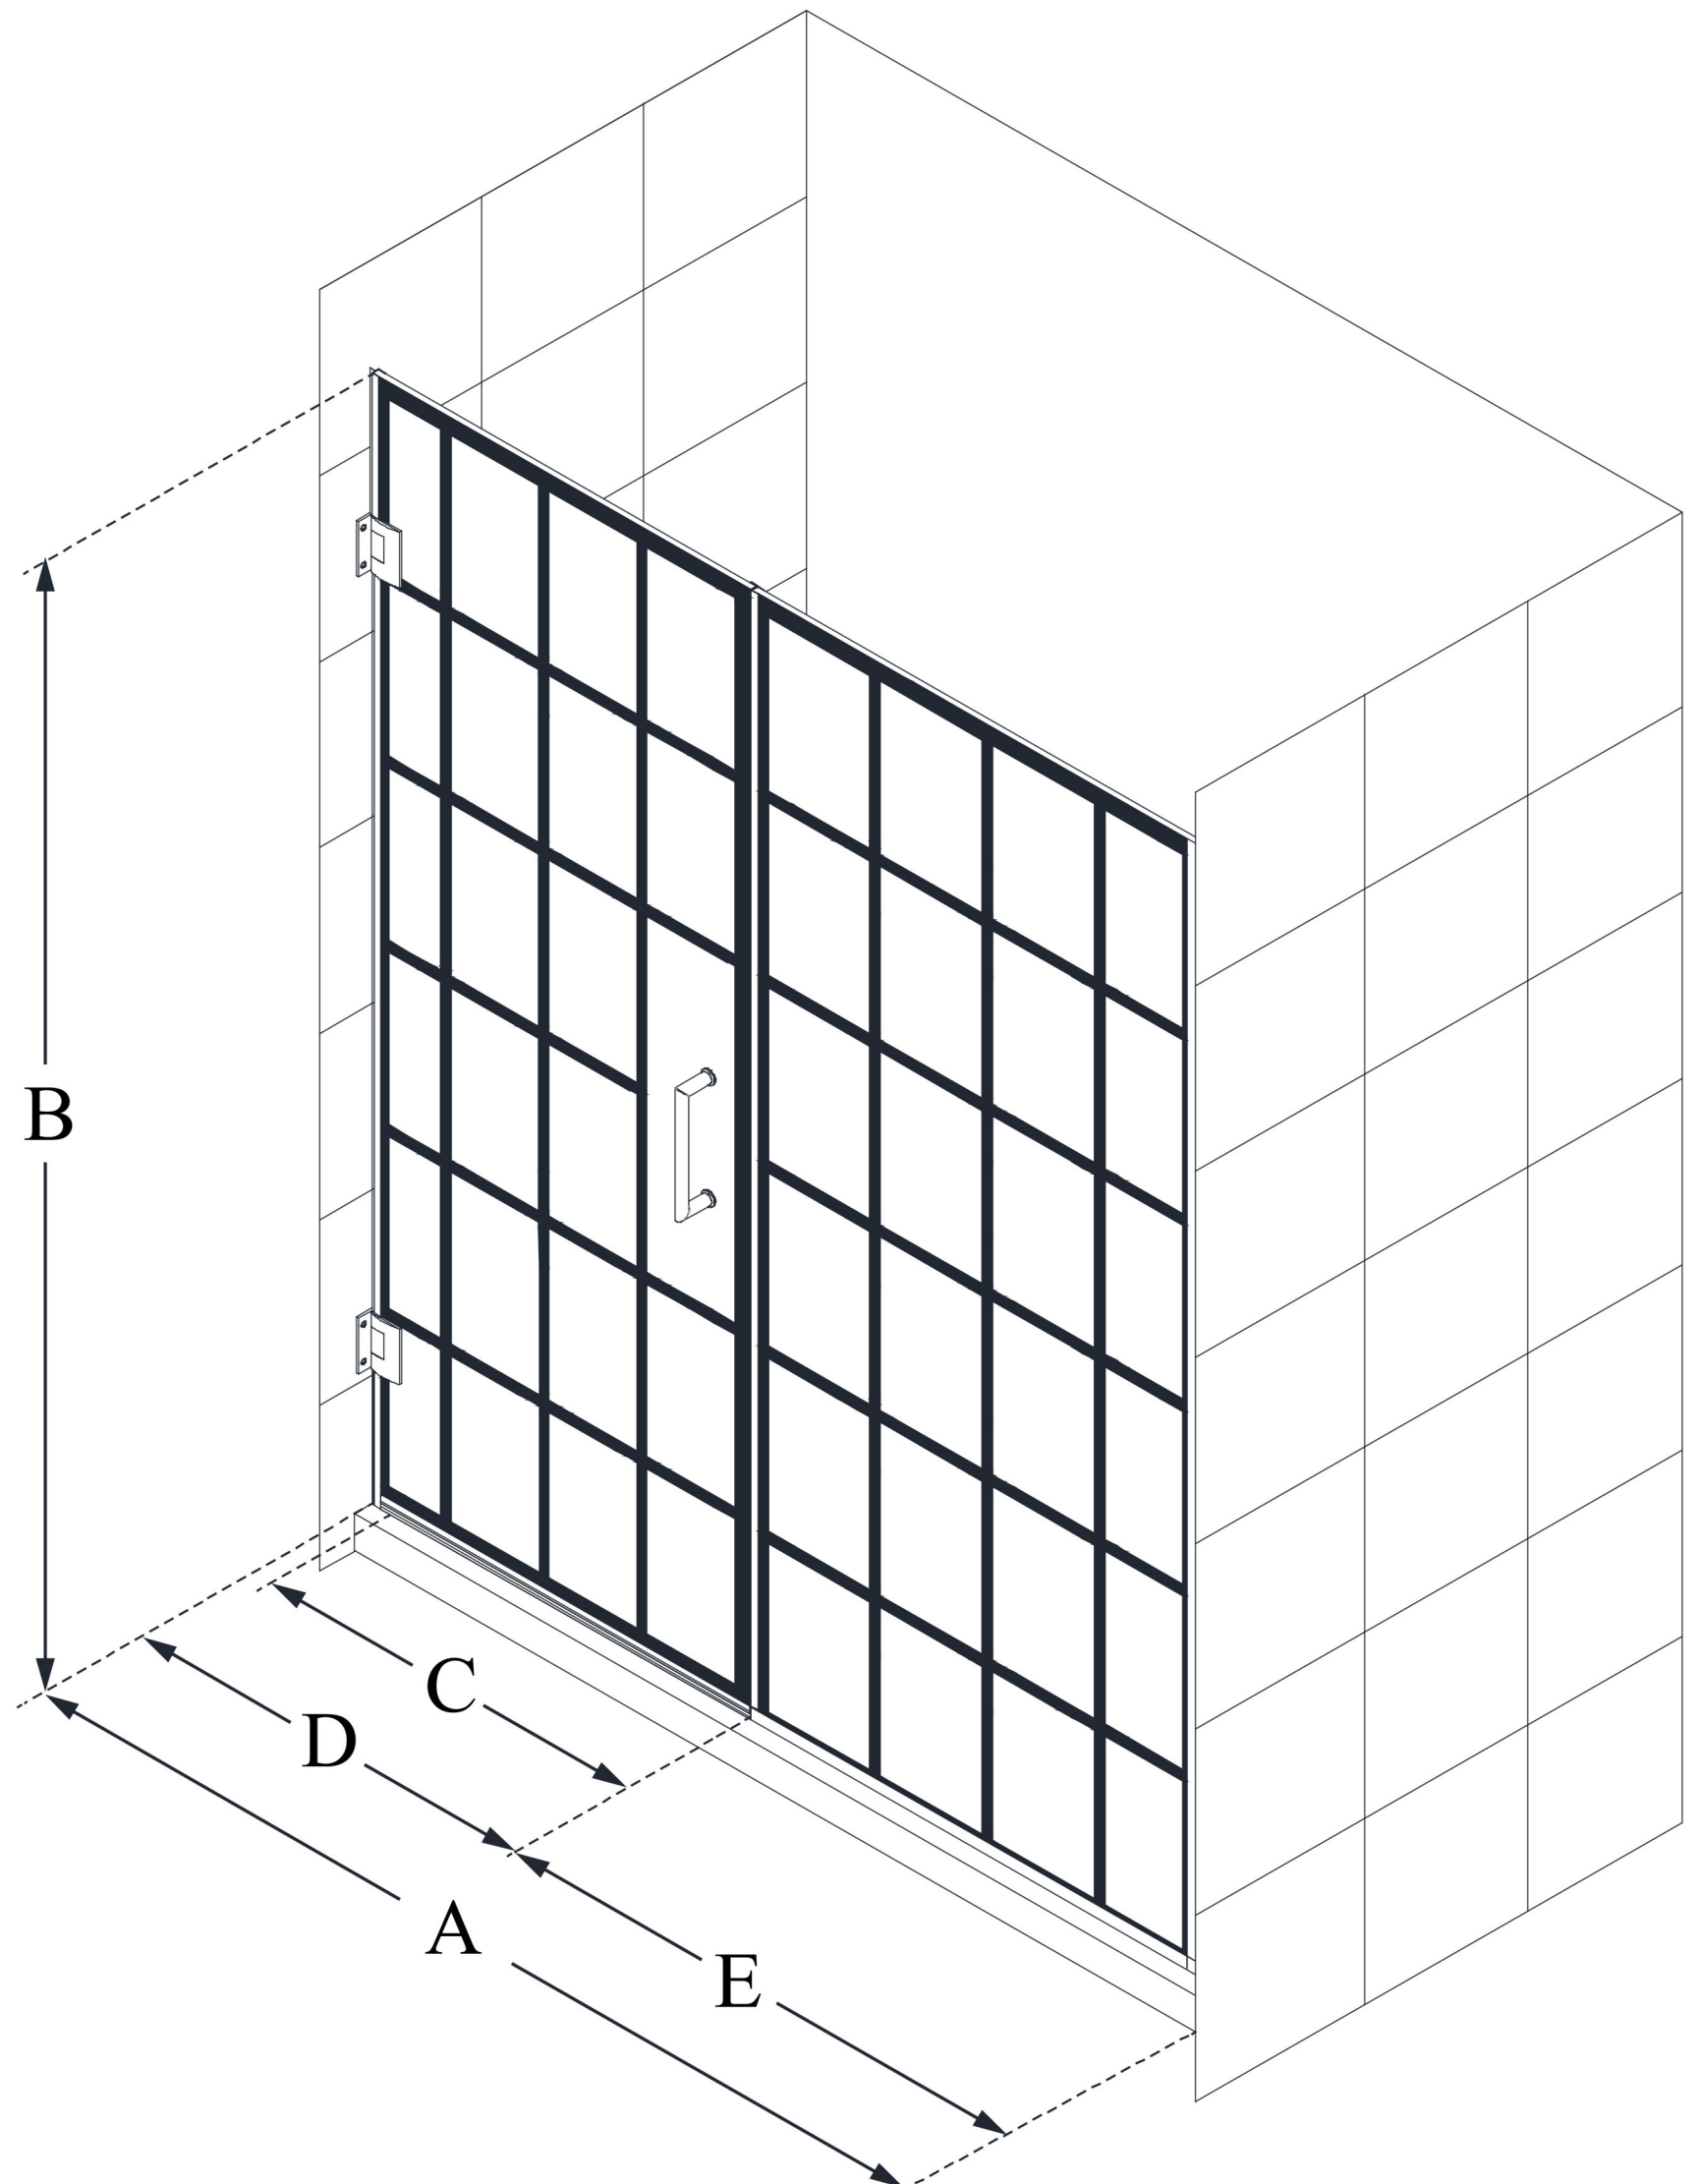

SHDR-2458720-89

UNIDOOR TOULON

DreamLine Unidoor Toulon 58-
58 1/2 in. W x 72 in. H Frameless
Hinged Shower Door

SWING DOOR

CONFIGURATION DIMENSIONS:

A: 58 - 58 1/2 in.

MODEL WIDTH

B: 72 in.

MODEL HEIGHT

C: 27 in.

ACCESS WIDTH

D: 28 in.

DOOR WIDTH

E: 30 in.

INLINE PANEL WIDTH

DreamLine reserves the right to update or modify the hardware or materials pictured without prior notice for the purpose of product improvement and customer satisfaction.