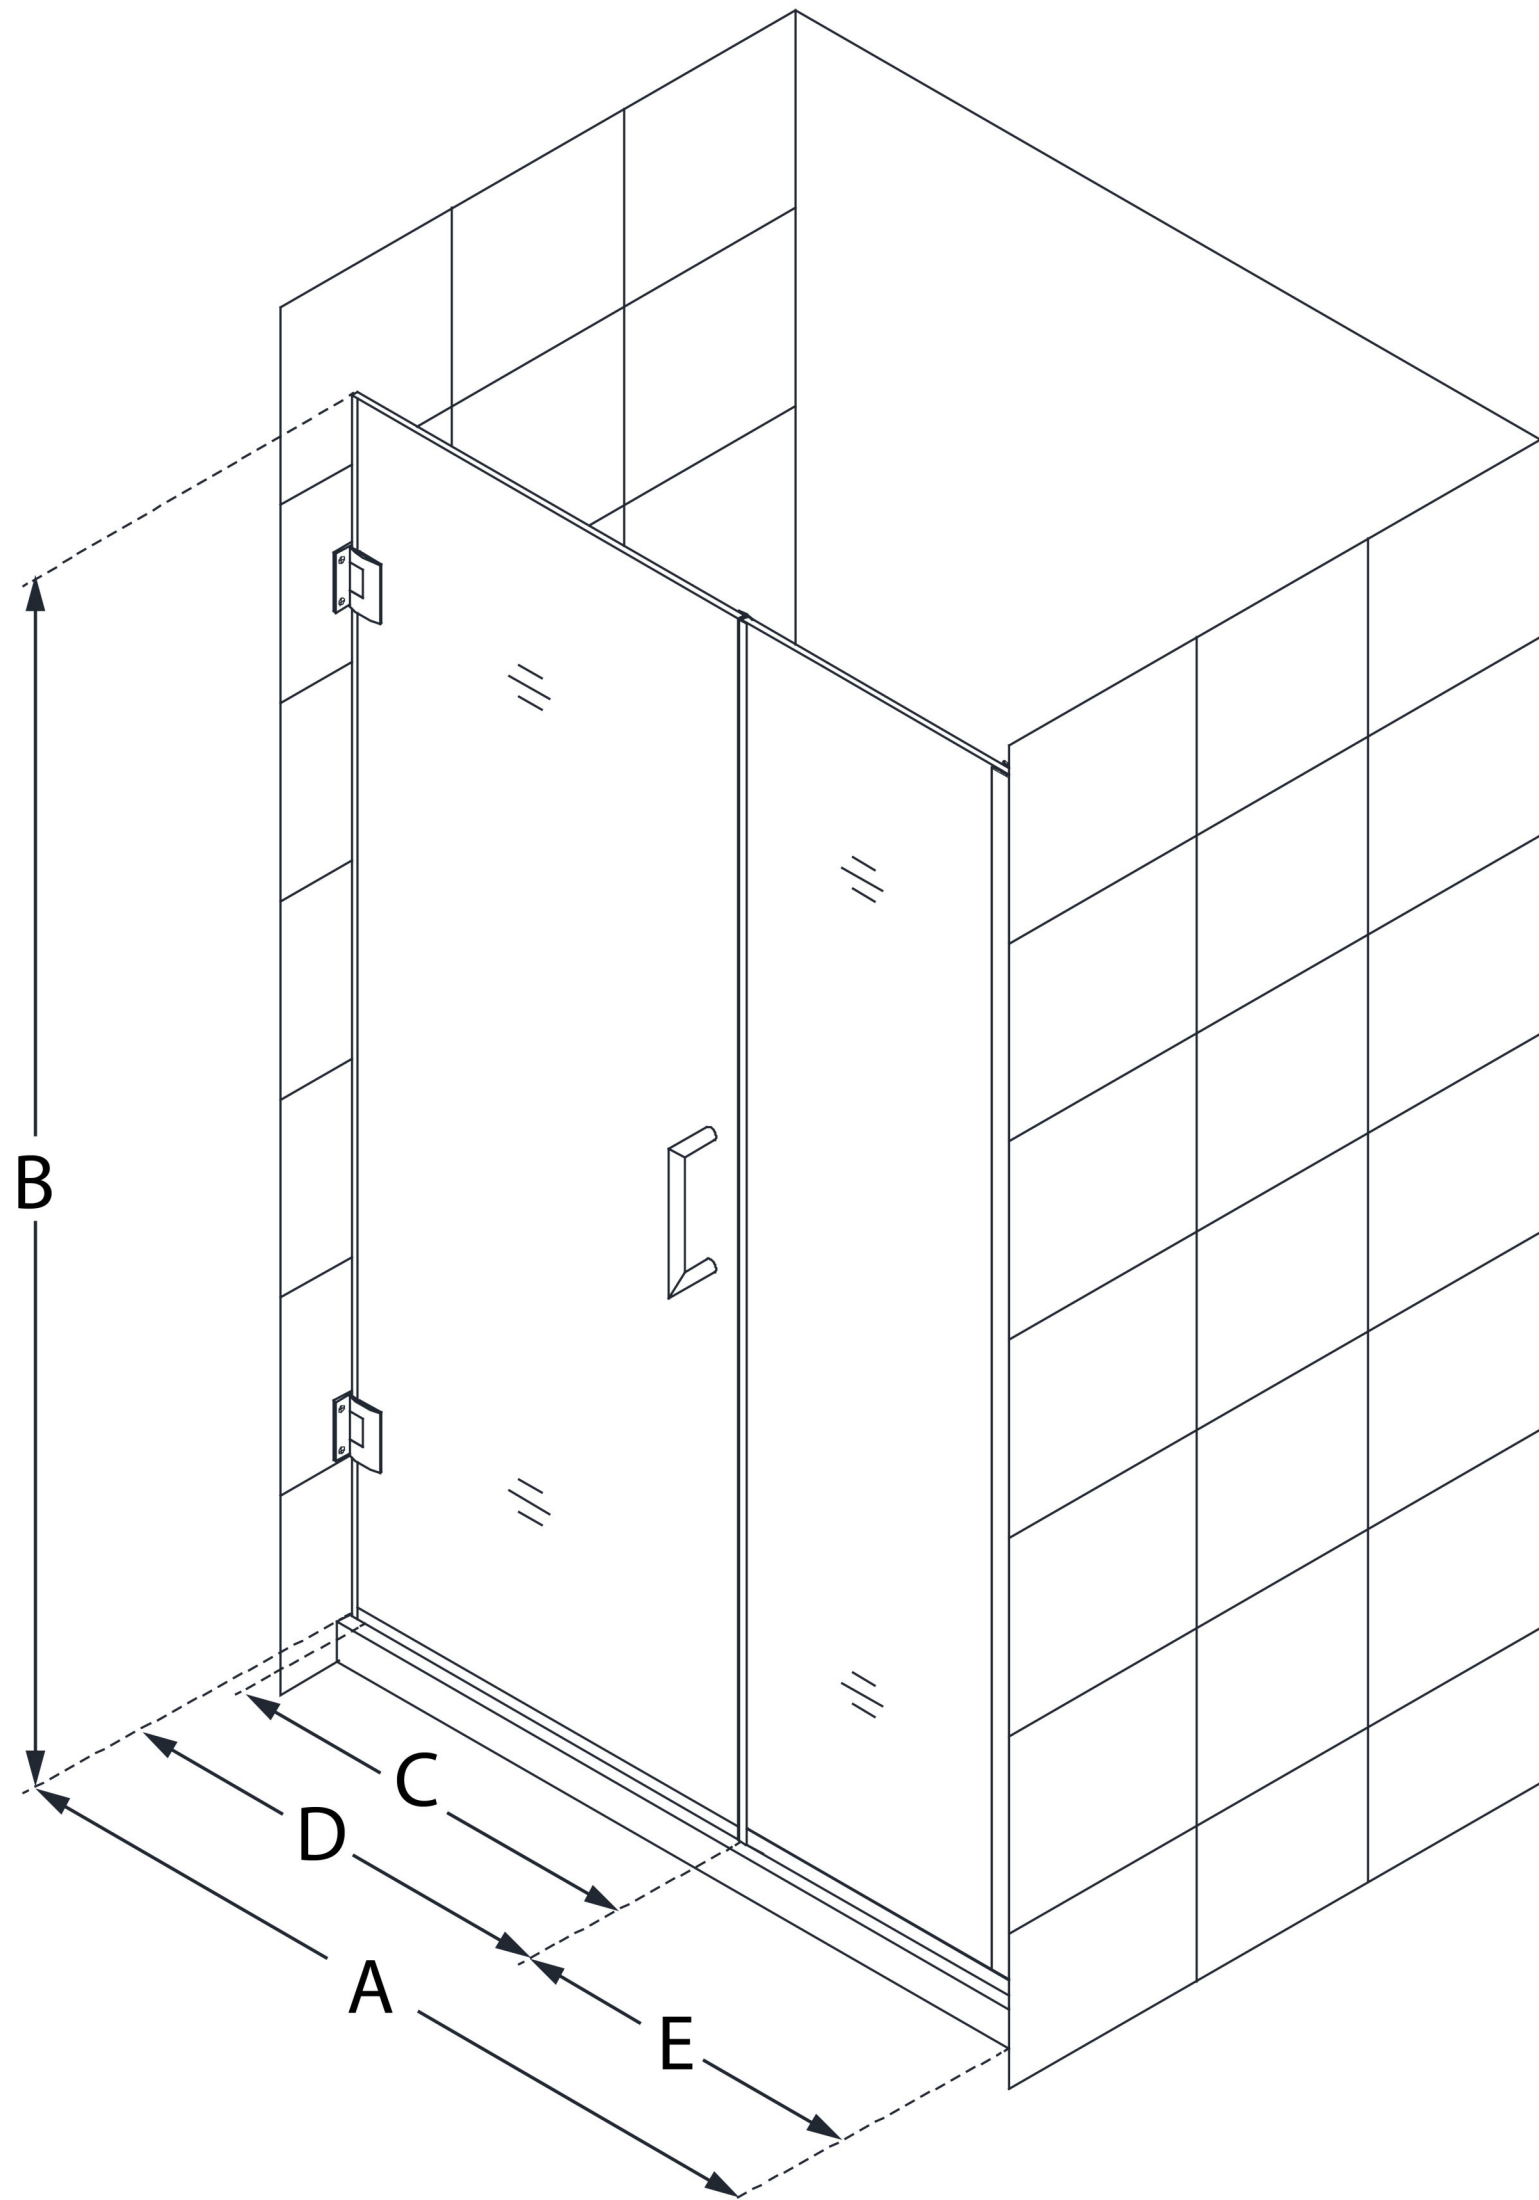

SHDR-245857210

UNIDOOR PLUS

DreamLine Unidoor Plus 58 1/2 - 59
in. W x 72 in. H Frameless Hinged
Shower Door, Clear Glass

SWING DOOR

CONFIGURATION DIMENSIONS:

A: 58 1/2 - 59 in.

MODEL WIDTH

B: 72 in.

MODEL HEIGHT

C: 27 in.

ACCESS WIDTH

D: 28 in.

DOOR WIDTH

E: 30 1/2 in.

INLINE PANEL WIDTH

DreamLine reserves the right to update or modify the hardware or materials pictured without prior notice for the purpose of product improvement and customer satisfaction.