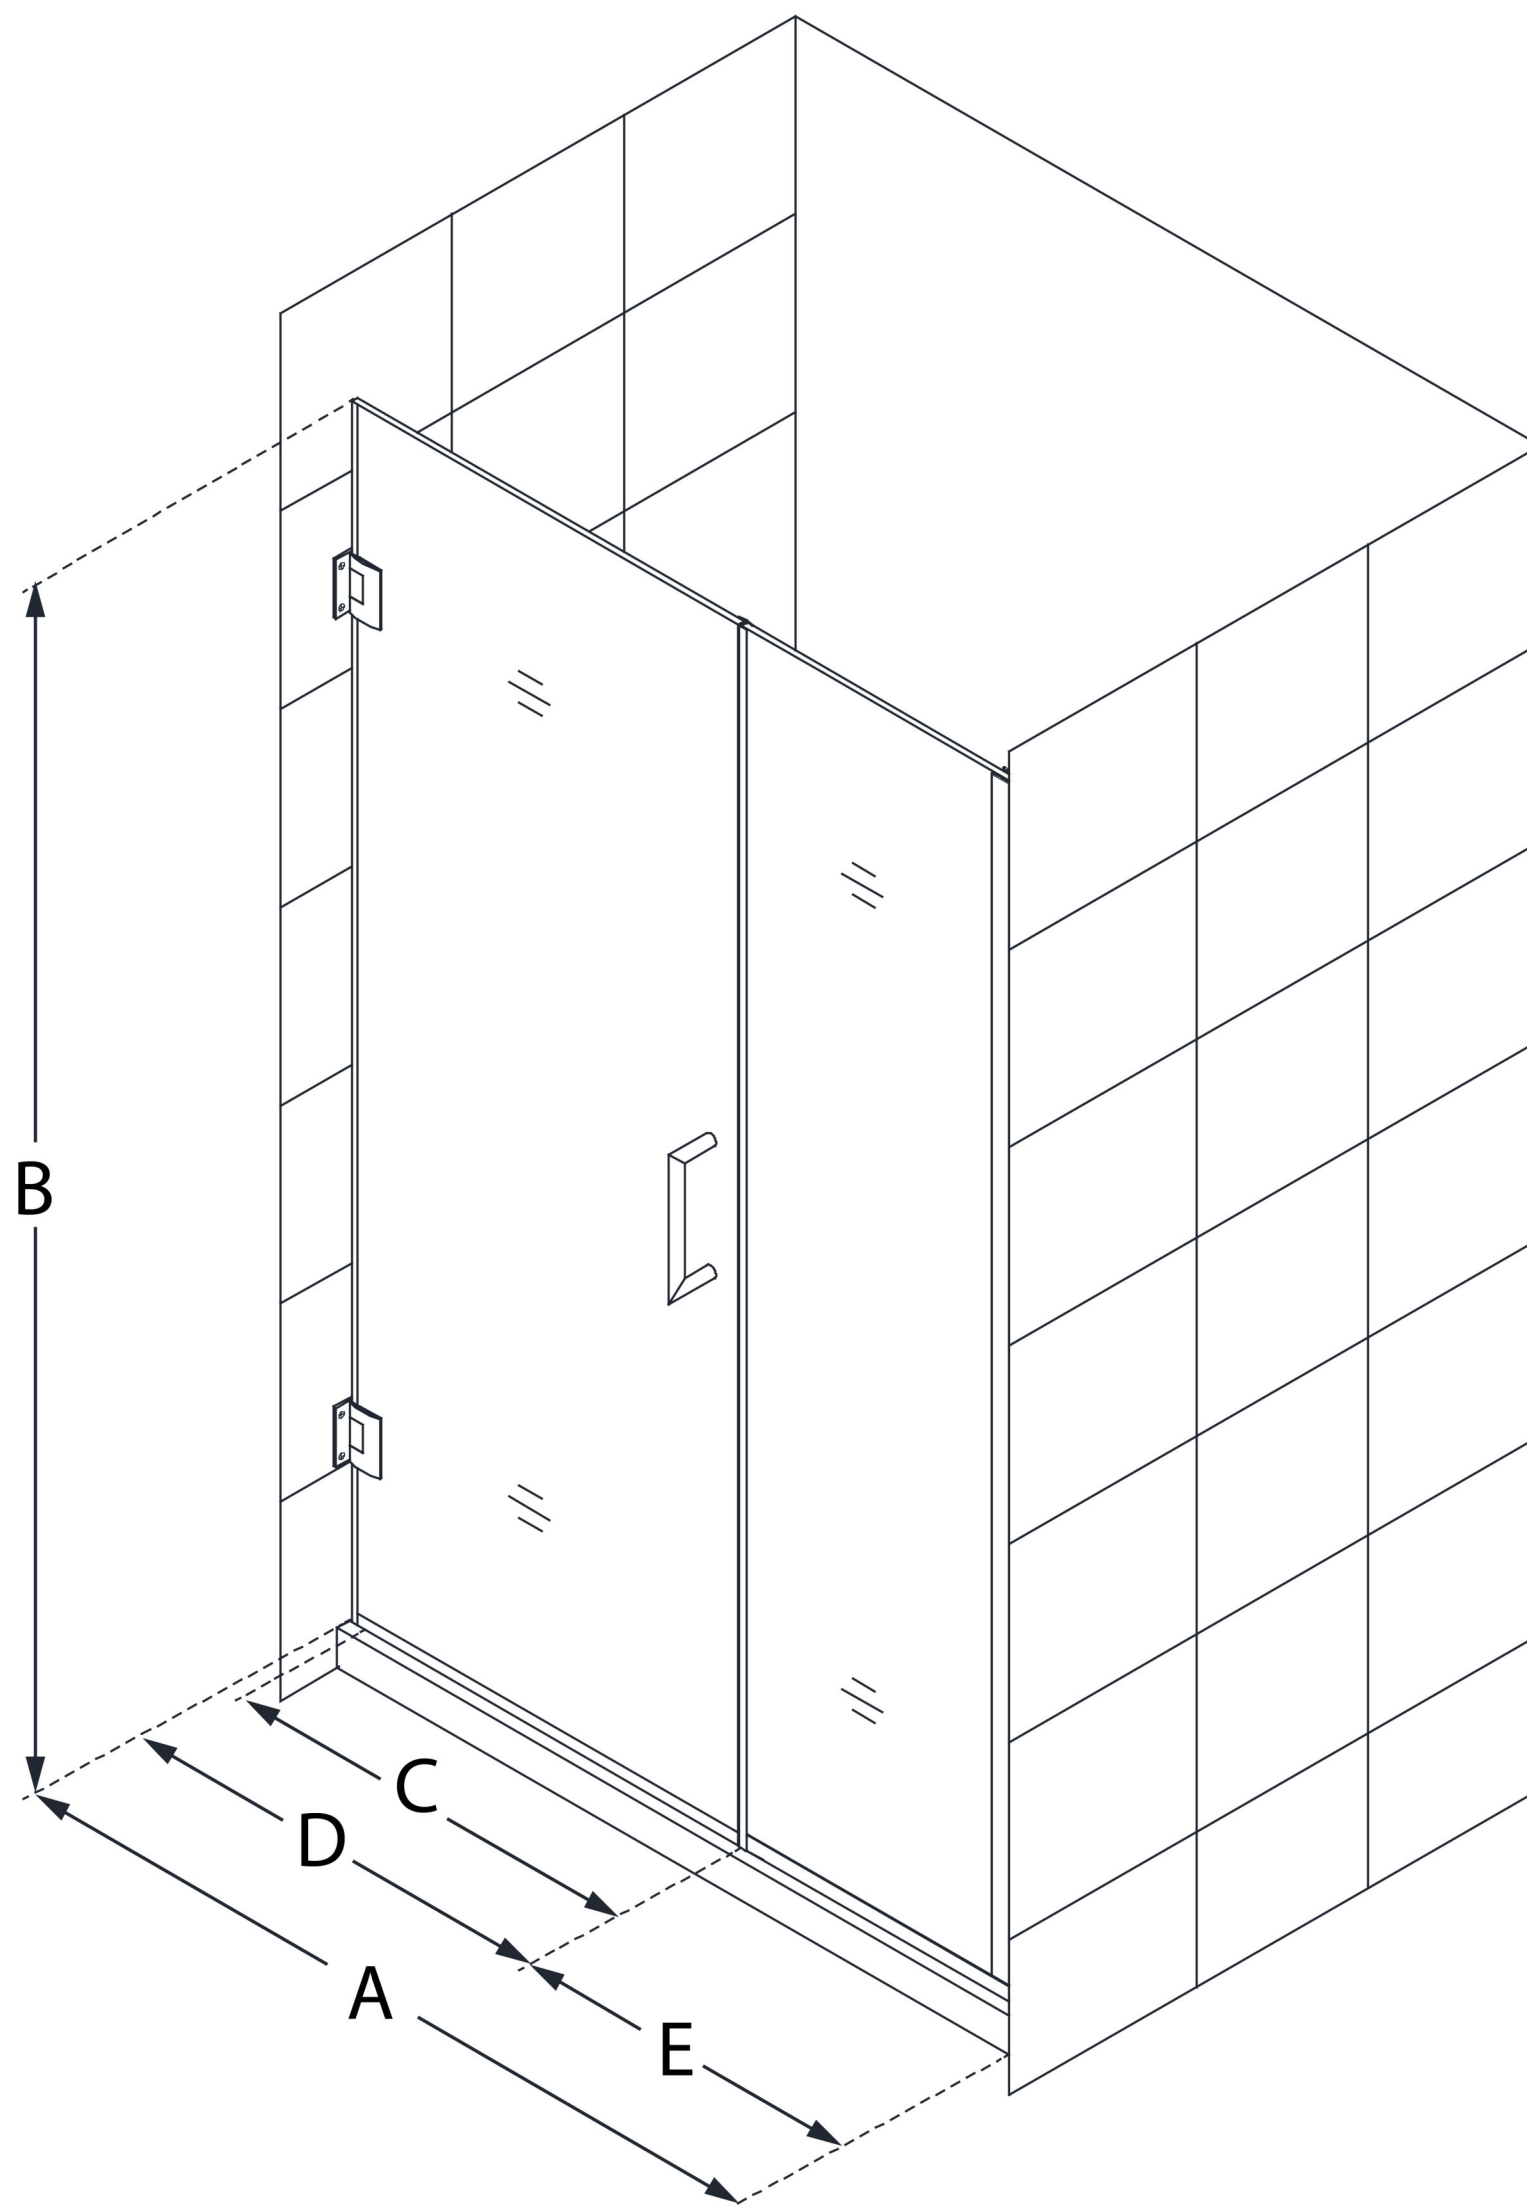

SHDR-245757210

UNIDOOR PLUS

DreamLine Unidoor Plus 57 1/2 - 58
in. W x 72 in. H Frameless Hinged
Shower Door, Clear Glass

SWING DOOR

CONFIGURATION DIMENSIONS:

A: 57 1/2 - 58 in.

MODEL WIDTH

B: 72 in.

MODEL HEIGHT

C: 26 in.

ACCESS WIDTH

D: 27 in.

DOOR WIDTH

E: 30 1/2 in.

INLINE PANEL WIDTH

DreamLine reserves the right to update or modify the hardware or materials pictured without prior notice for the purpose of product improvement and customer satisfaction.