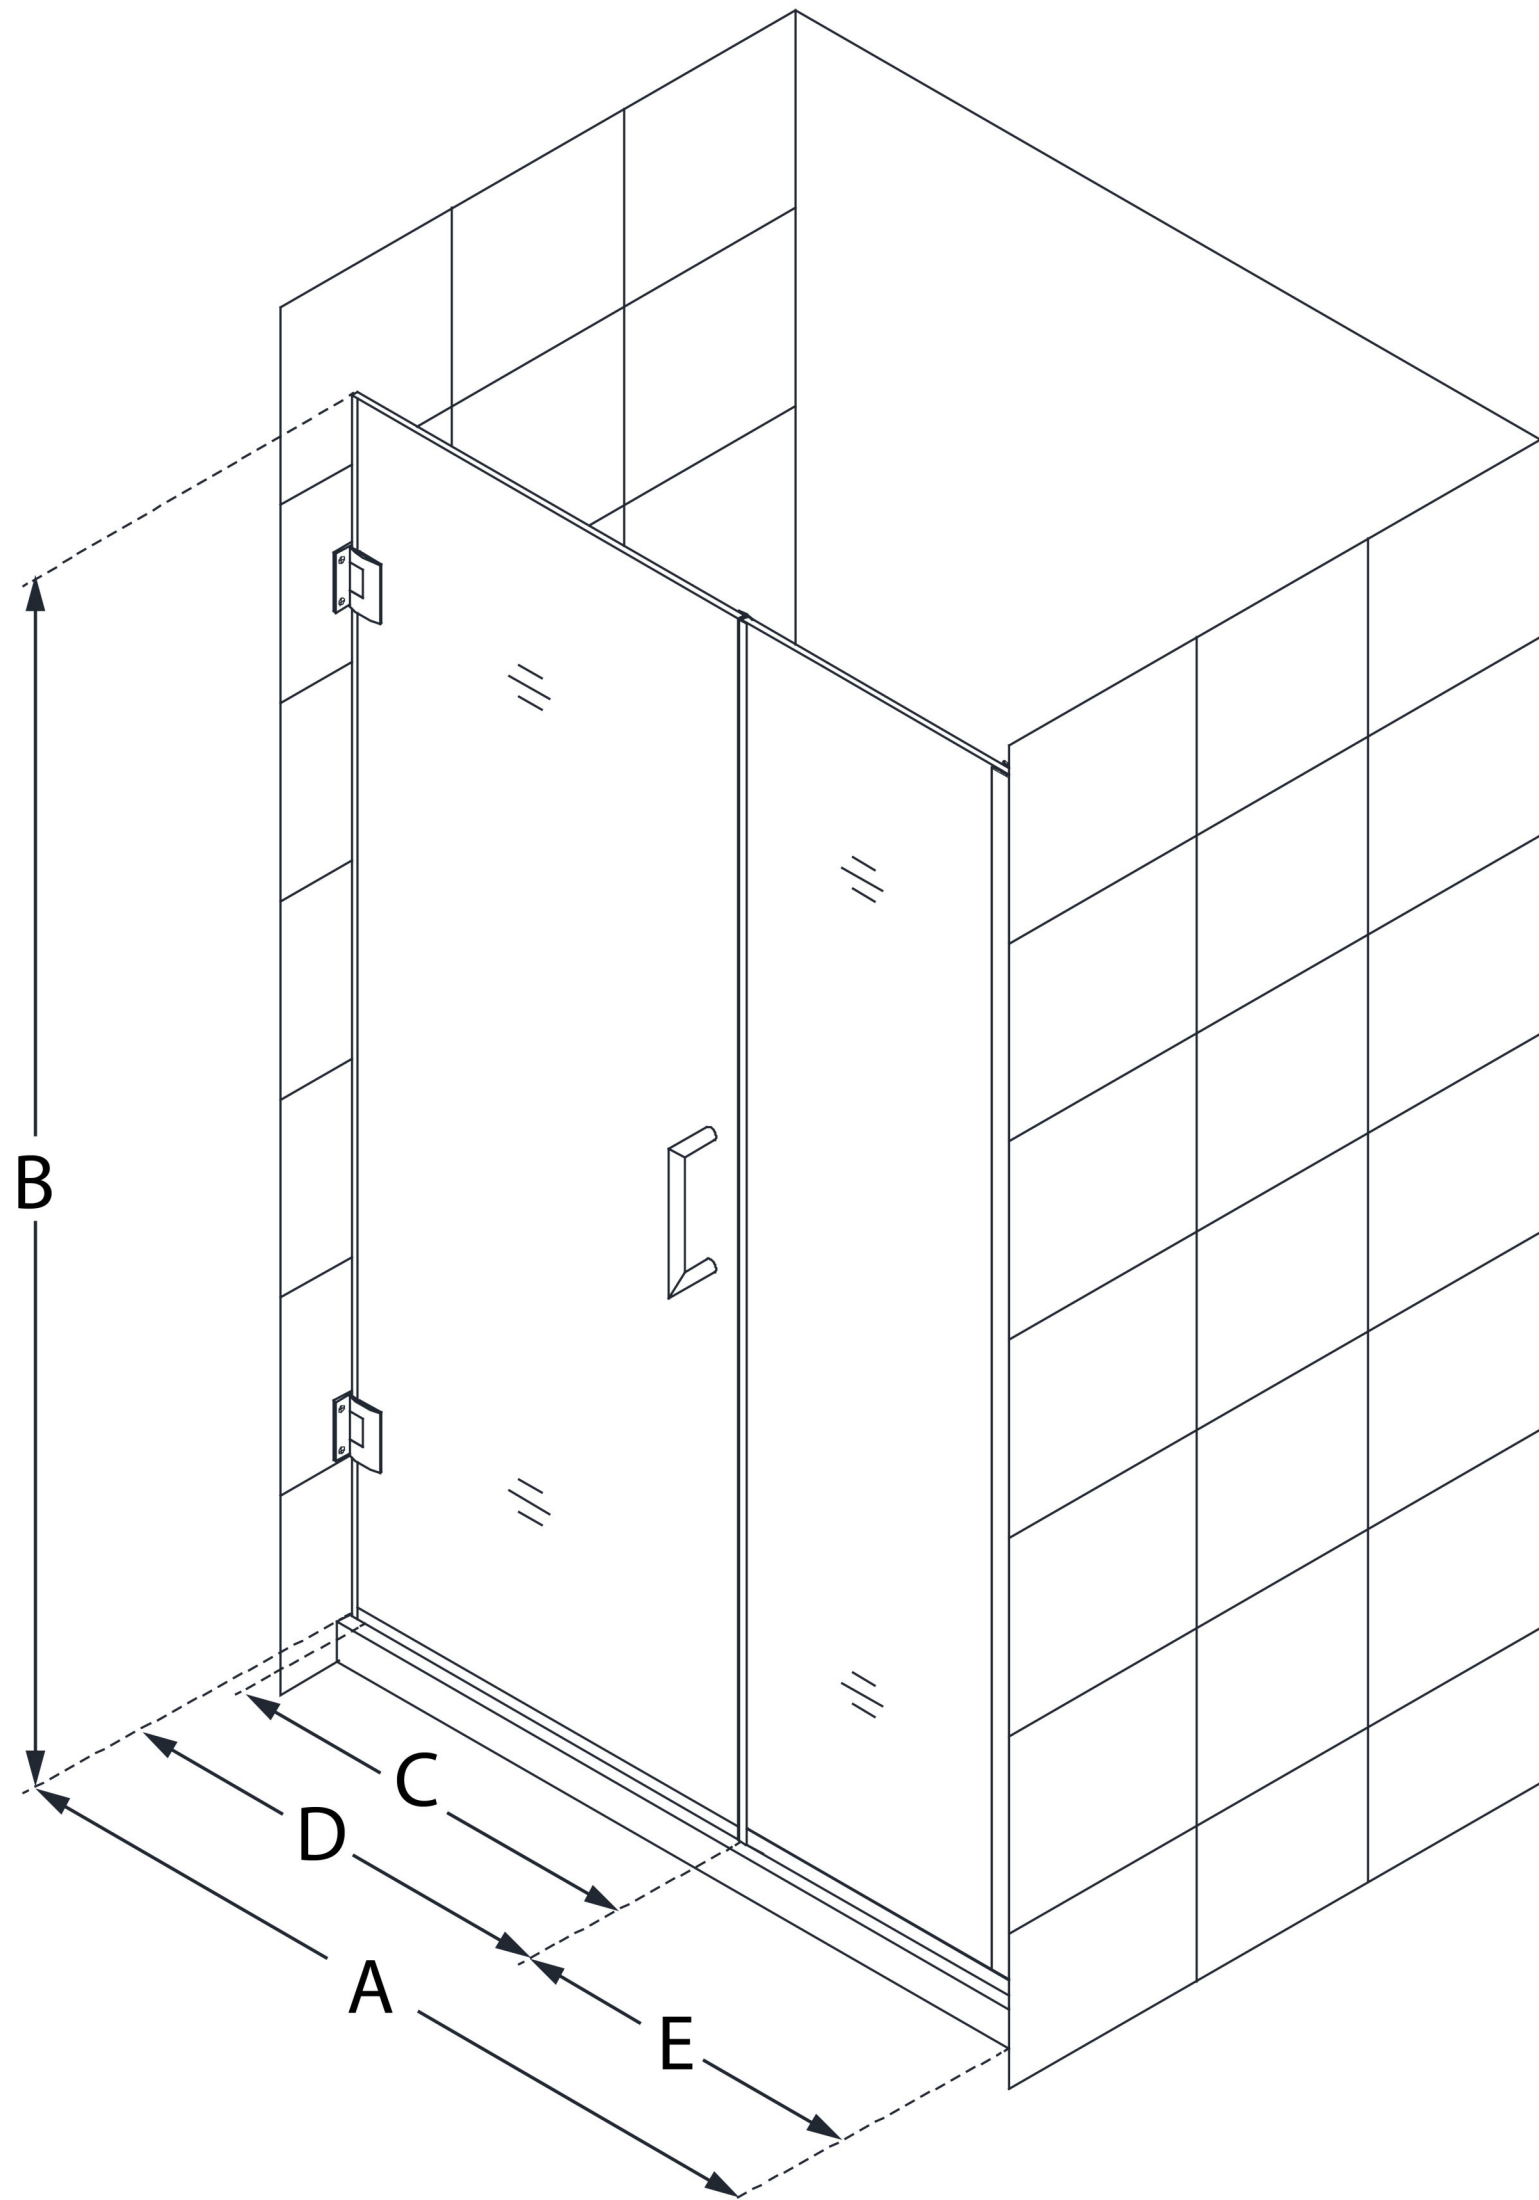

SHDR-245707210

UNIDOOR PLUS

DreamLine Unidoor Plus 57-57 1/2
in. W x 72 in. H Frameless Hinged
Shower Door, Clear Glass

SWING DOOR

CONFIGURATION DIMENSIONS:

A: 57 - 57 1/2 in.

MODEL WIDTH

B: 72 in.

MODEL HEIGHT

C: 26 in.

ACCESS WIDTH

D: 27 in.

DOOR WIDTH

E: 30 in.

INLINE PANEL WIDTH

DreamLine reserves the right to update or modify the hardware or materials pictured without prior notice for the purpose of product improvement and customer satisfaction.