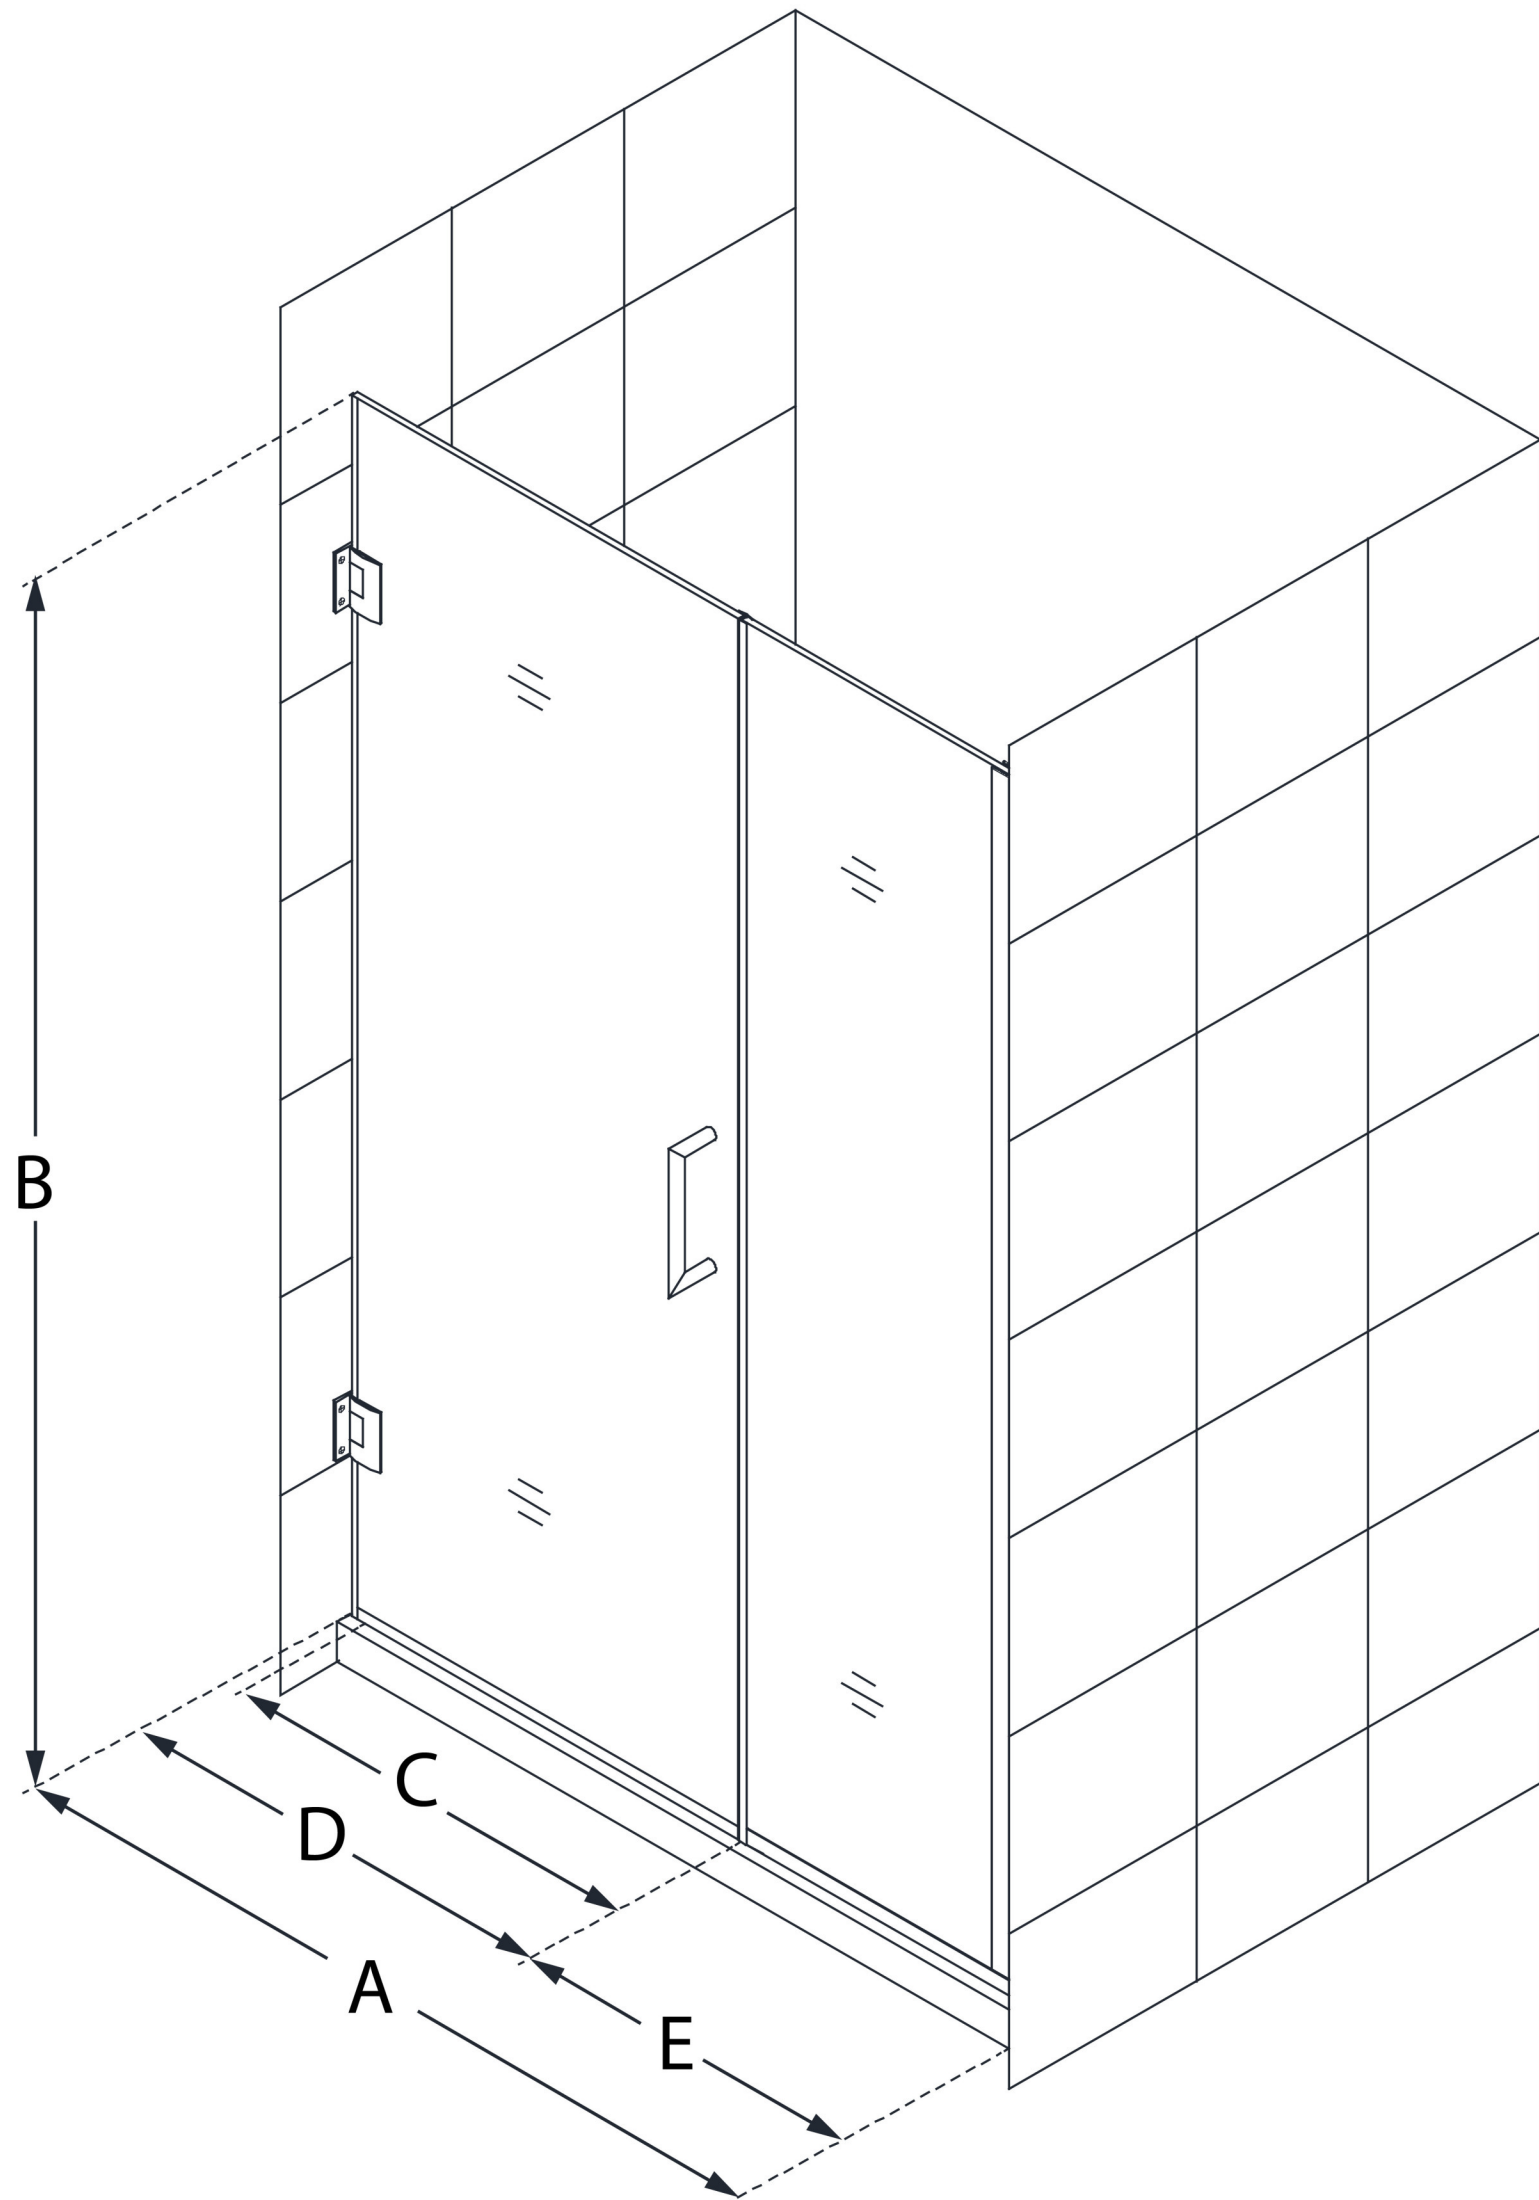

SHDR-245657210

UNIDOOR PLUS

DreamLine Unidoor Plus 56 1/2 - 57
in. W x 72 in. H Frameless Hinged
Shower Door, Clear Glass

SWING DOOR

CONFIGURATION DIMENSIONS:

A: 56 1/2 - 57 in.

MODEL WIDTH

B: 72 in.

MODEL HEIGHT

C: 25 in.

ACCESS WIDTH

D: 26 in.

DOOR WIDTH

E: 30 1/2 in.

INLINE PANEL WIDTH

DreamLine reserves the right to update or modify the hardware or materials pictured without prior notice for the purpose of product improvement and customer satisfaction.