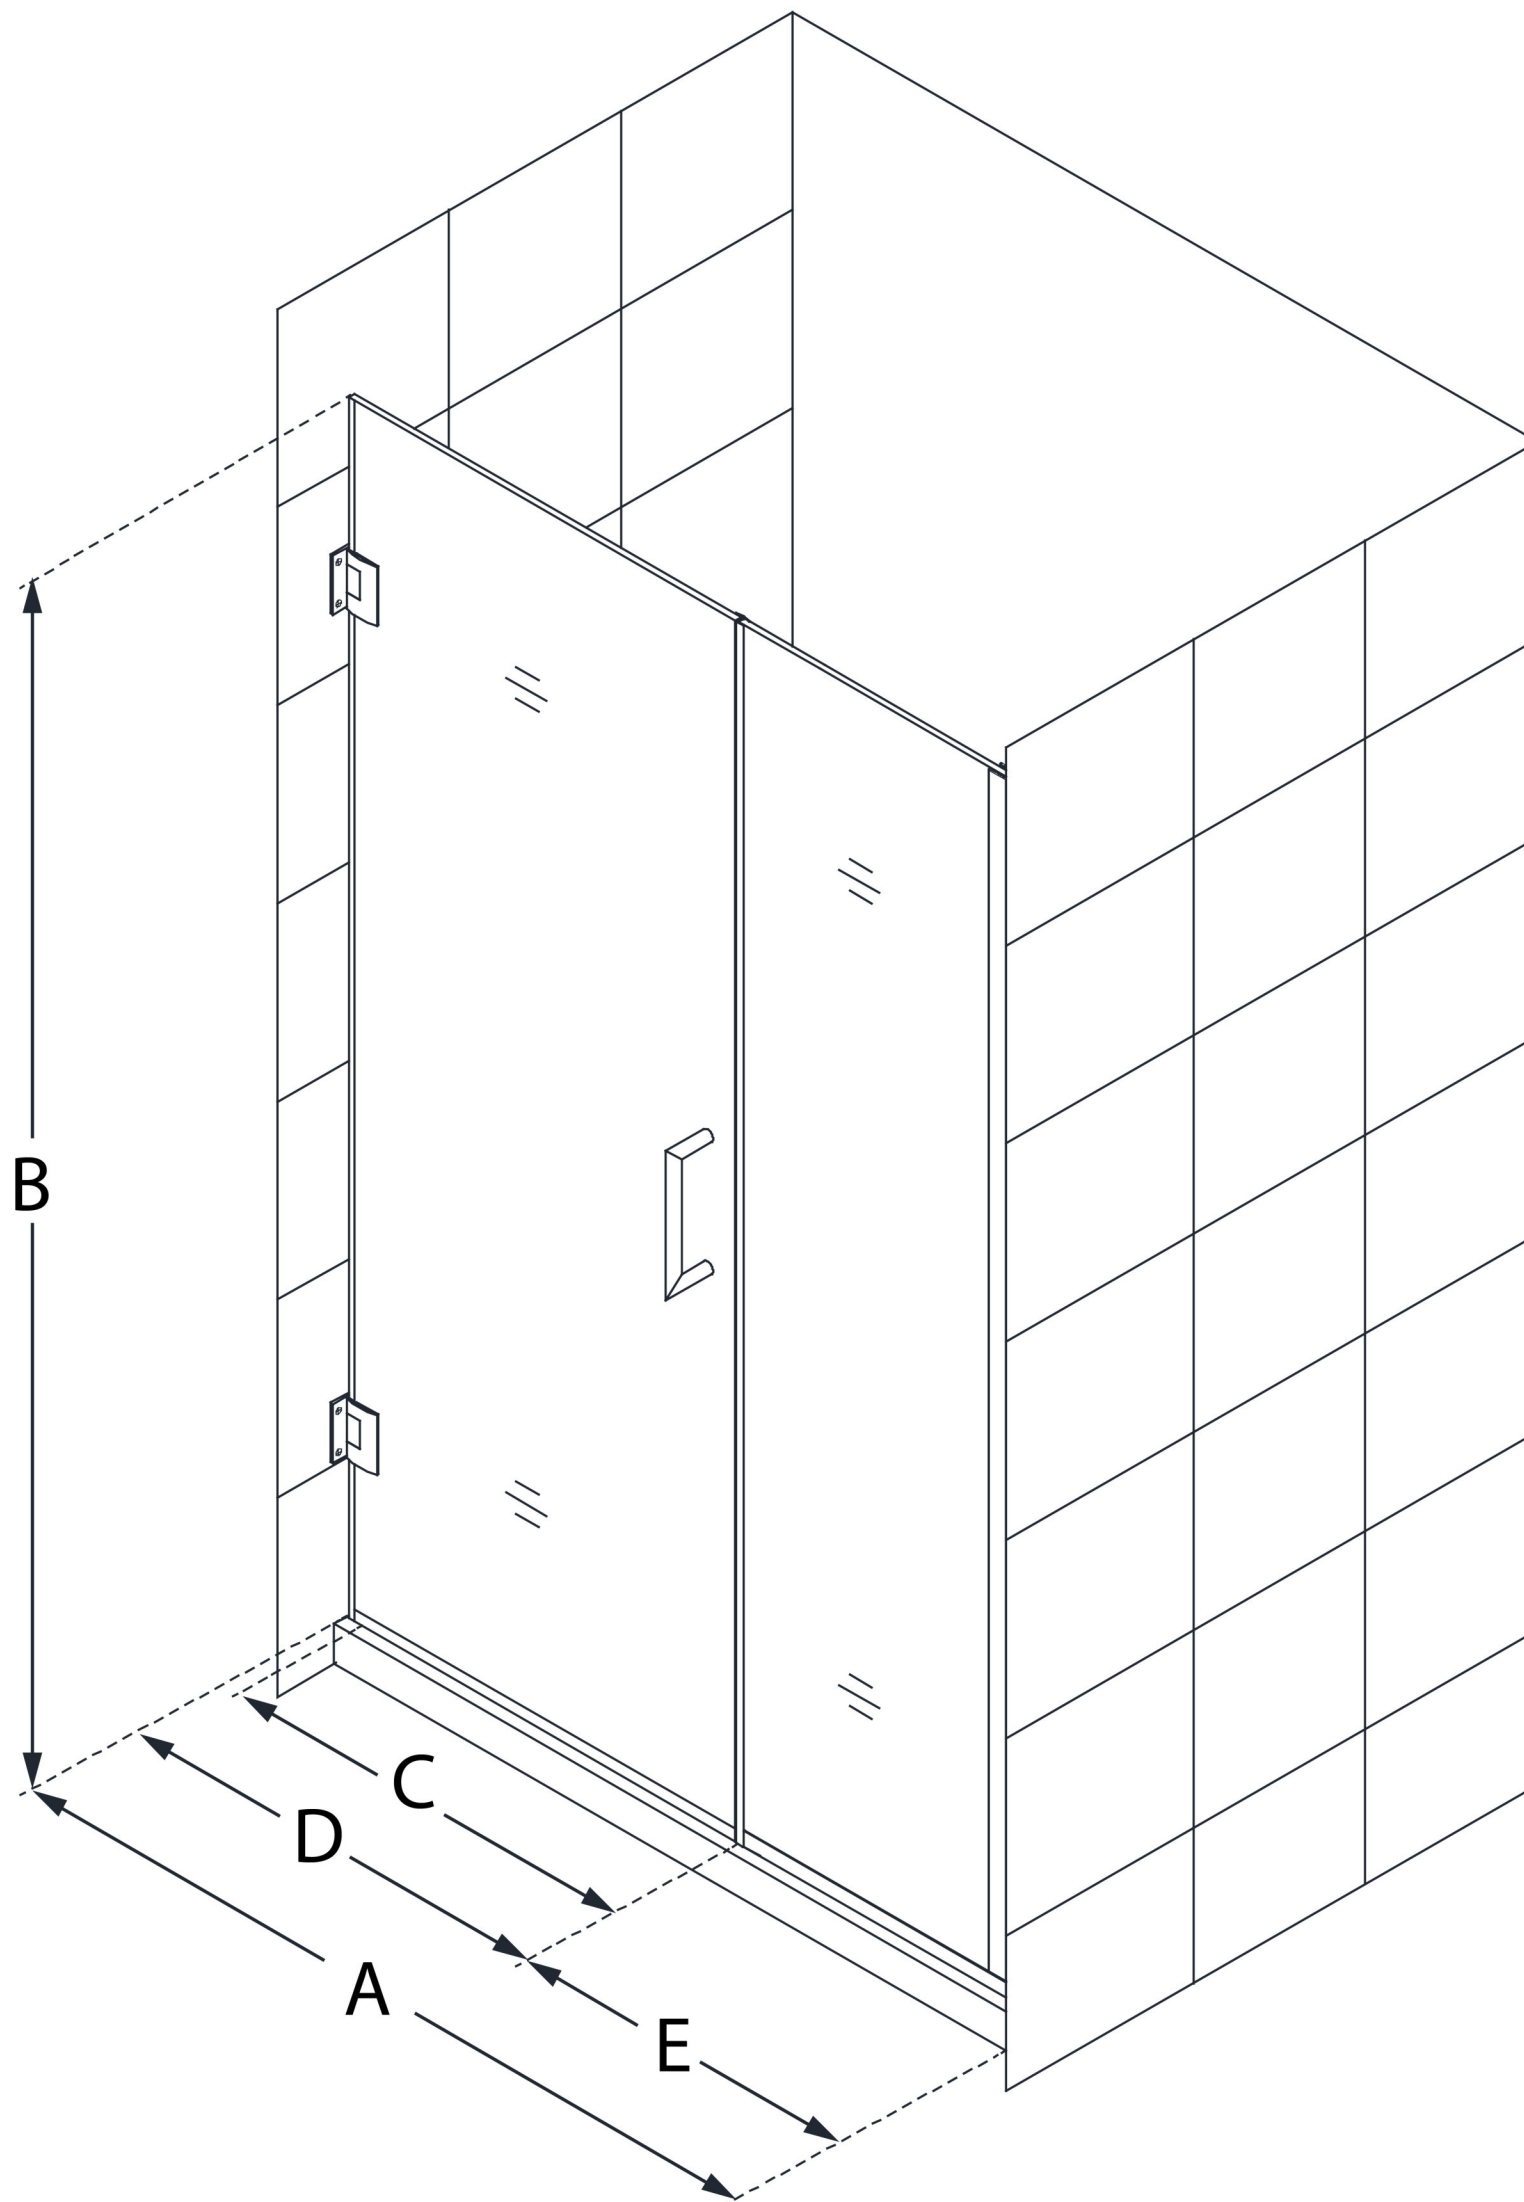

SHDR-245607210

UNIDOOR PLUS

DreamLine Unidoor Plus 56-56 1/2
in. W x 72 in. H Frameless Hinged
Shower Door, Clear Glass

SWING DOOR

CONFIGURATION DIMENSIONS:

A: 56 - 56 1/2 in.

MODEL WIDTH

B: 72 in.

MODEL HEIGHT

C: 25 in.

ACCESS WIDTH

D: 26 in.

DOOR WIDTH

E: 30 in.

INLINE PANEL WIDTH

DreamLine reserves the right to update or modify the hardware or materials pictured without prior notice for the purpose of product improvement and customer satisfaction.