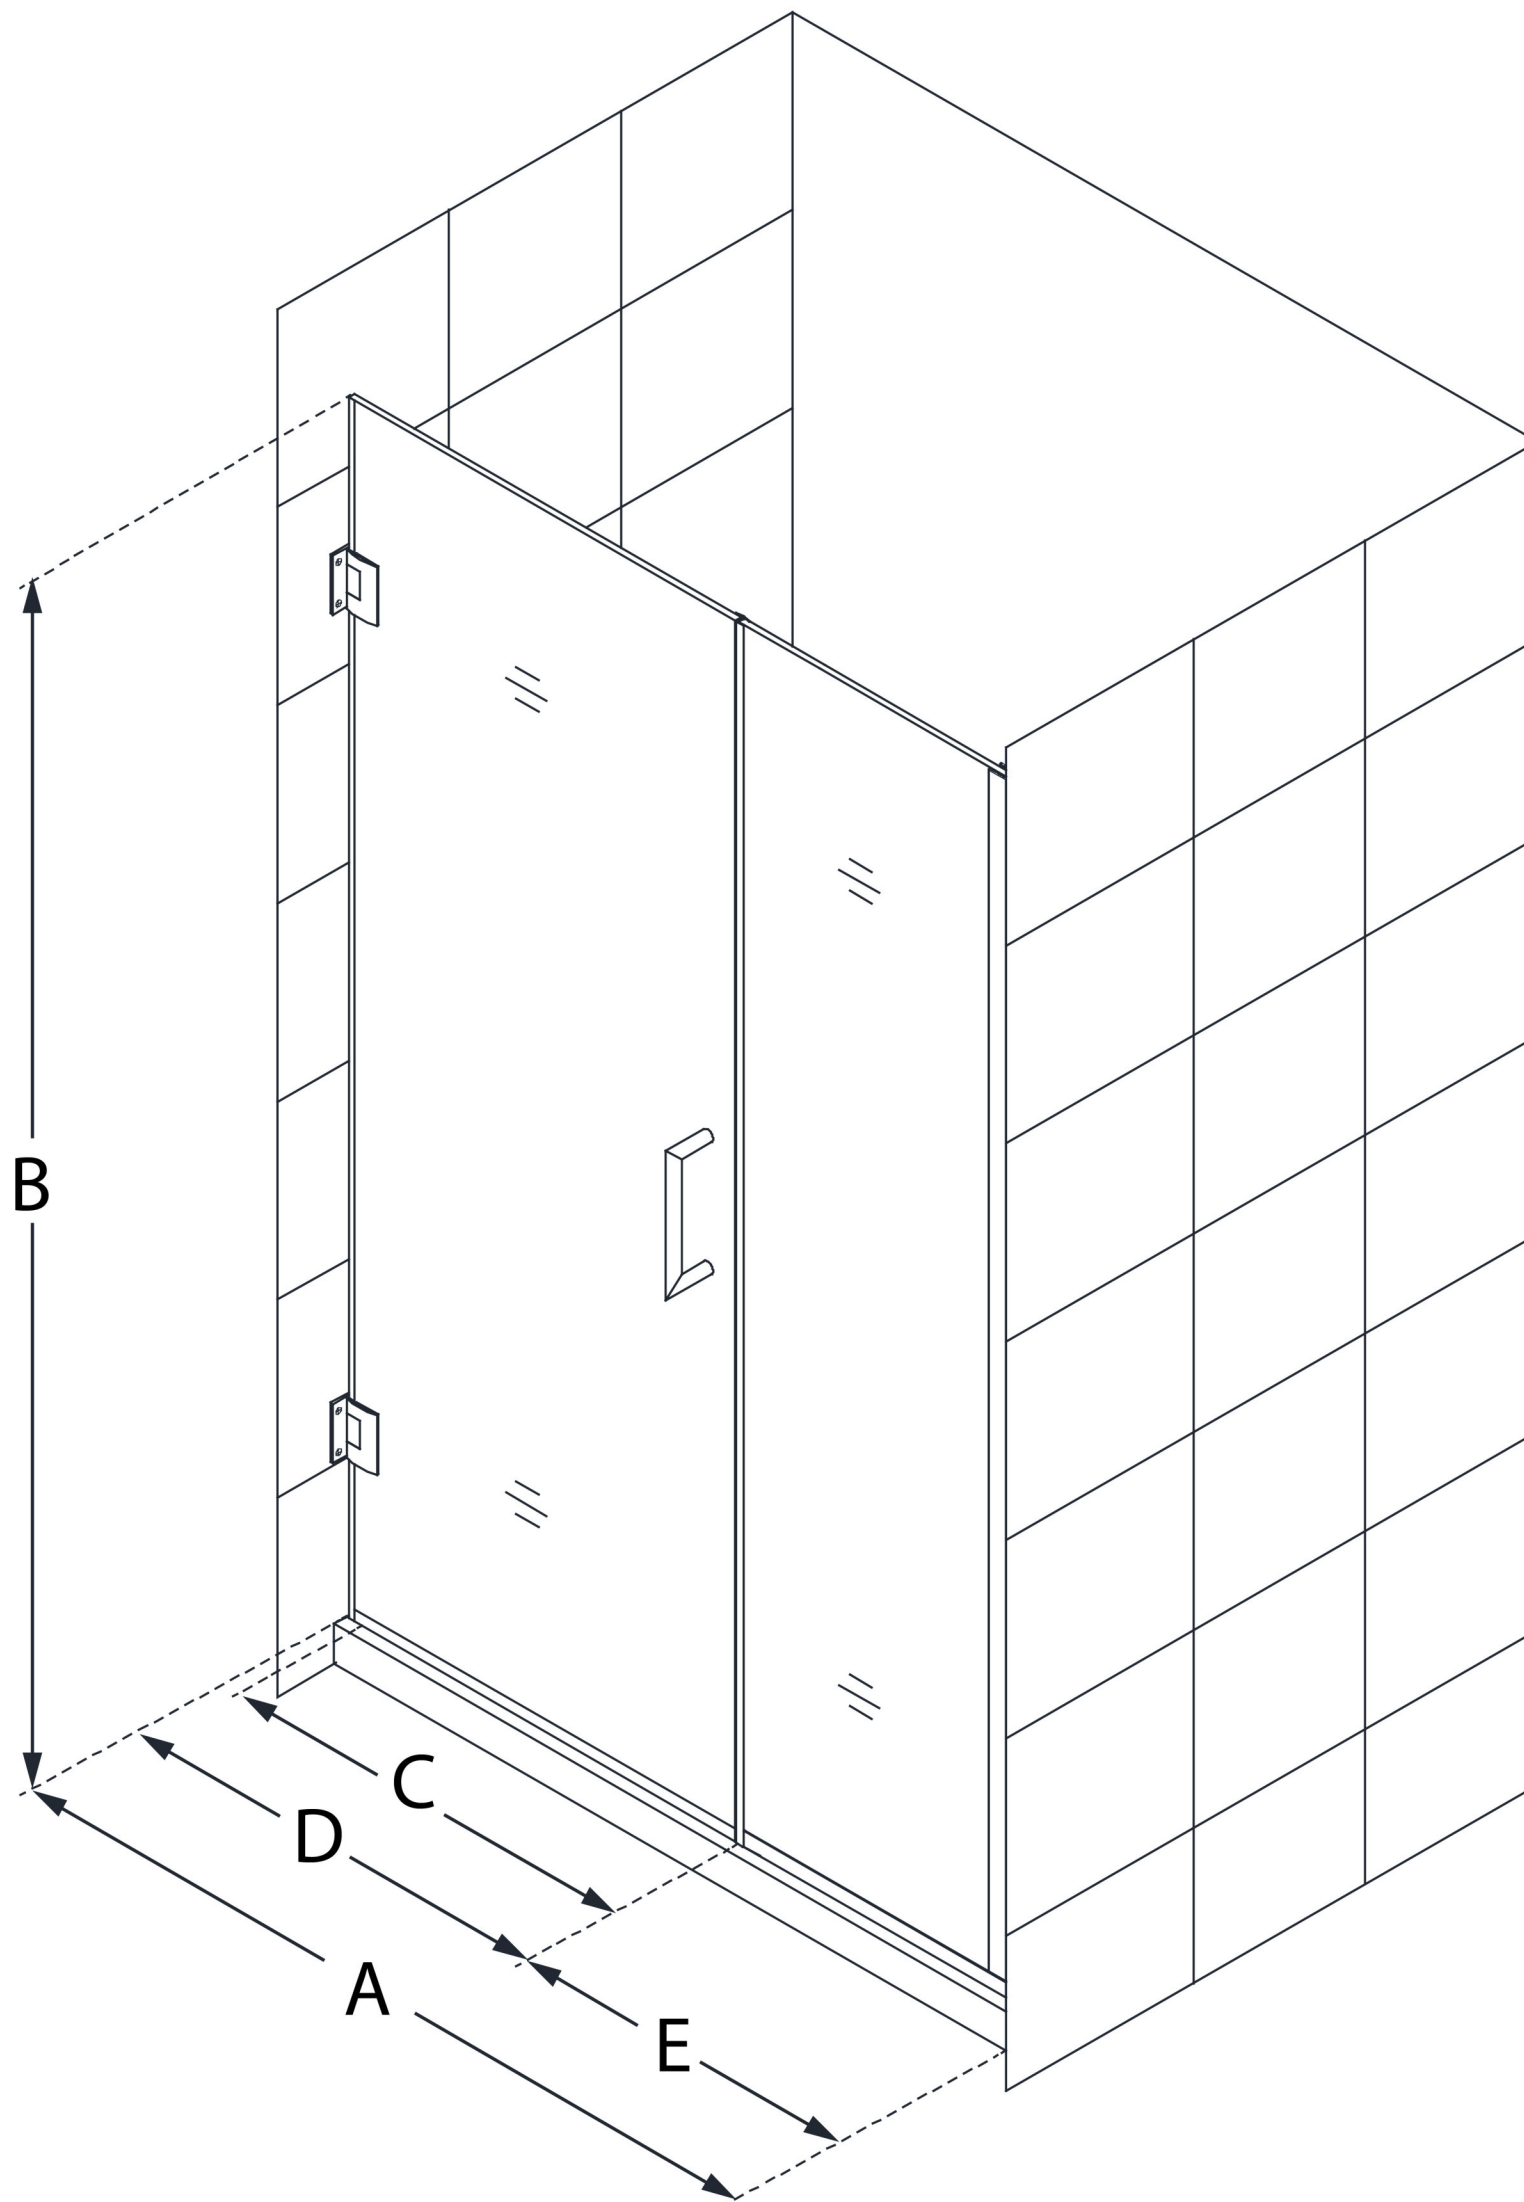

SHDR-245557210

UNIDOOR PLUS

DreamLine Unidoor Plus 55 1/2 - 56
in. W x 72 in. H Frameless Hinged
Shower Door, Clear Glass

SWING DOOR

CONFIGURATION DIMENSIONS:

A: 55 1/2 - 56 in.

MODEL WIDTH

B: 72 in.

MODEL HEIGHT

C: 24 in.

ACCESS WIDTH

D: 25 in.

DOOR WIDTH

E: 30 1/2 in.

INLINE PANEL WIDTH

DreamLine reserves the right to update or modify the hardware or materials pictured without prior notice for the purpose of product improvement and customer satisfaction.