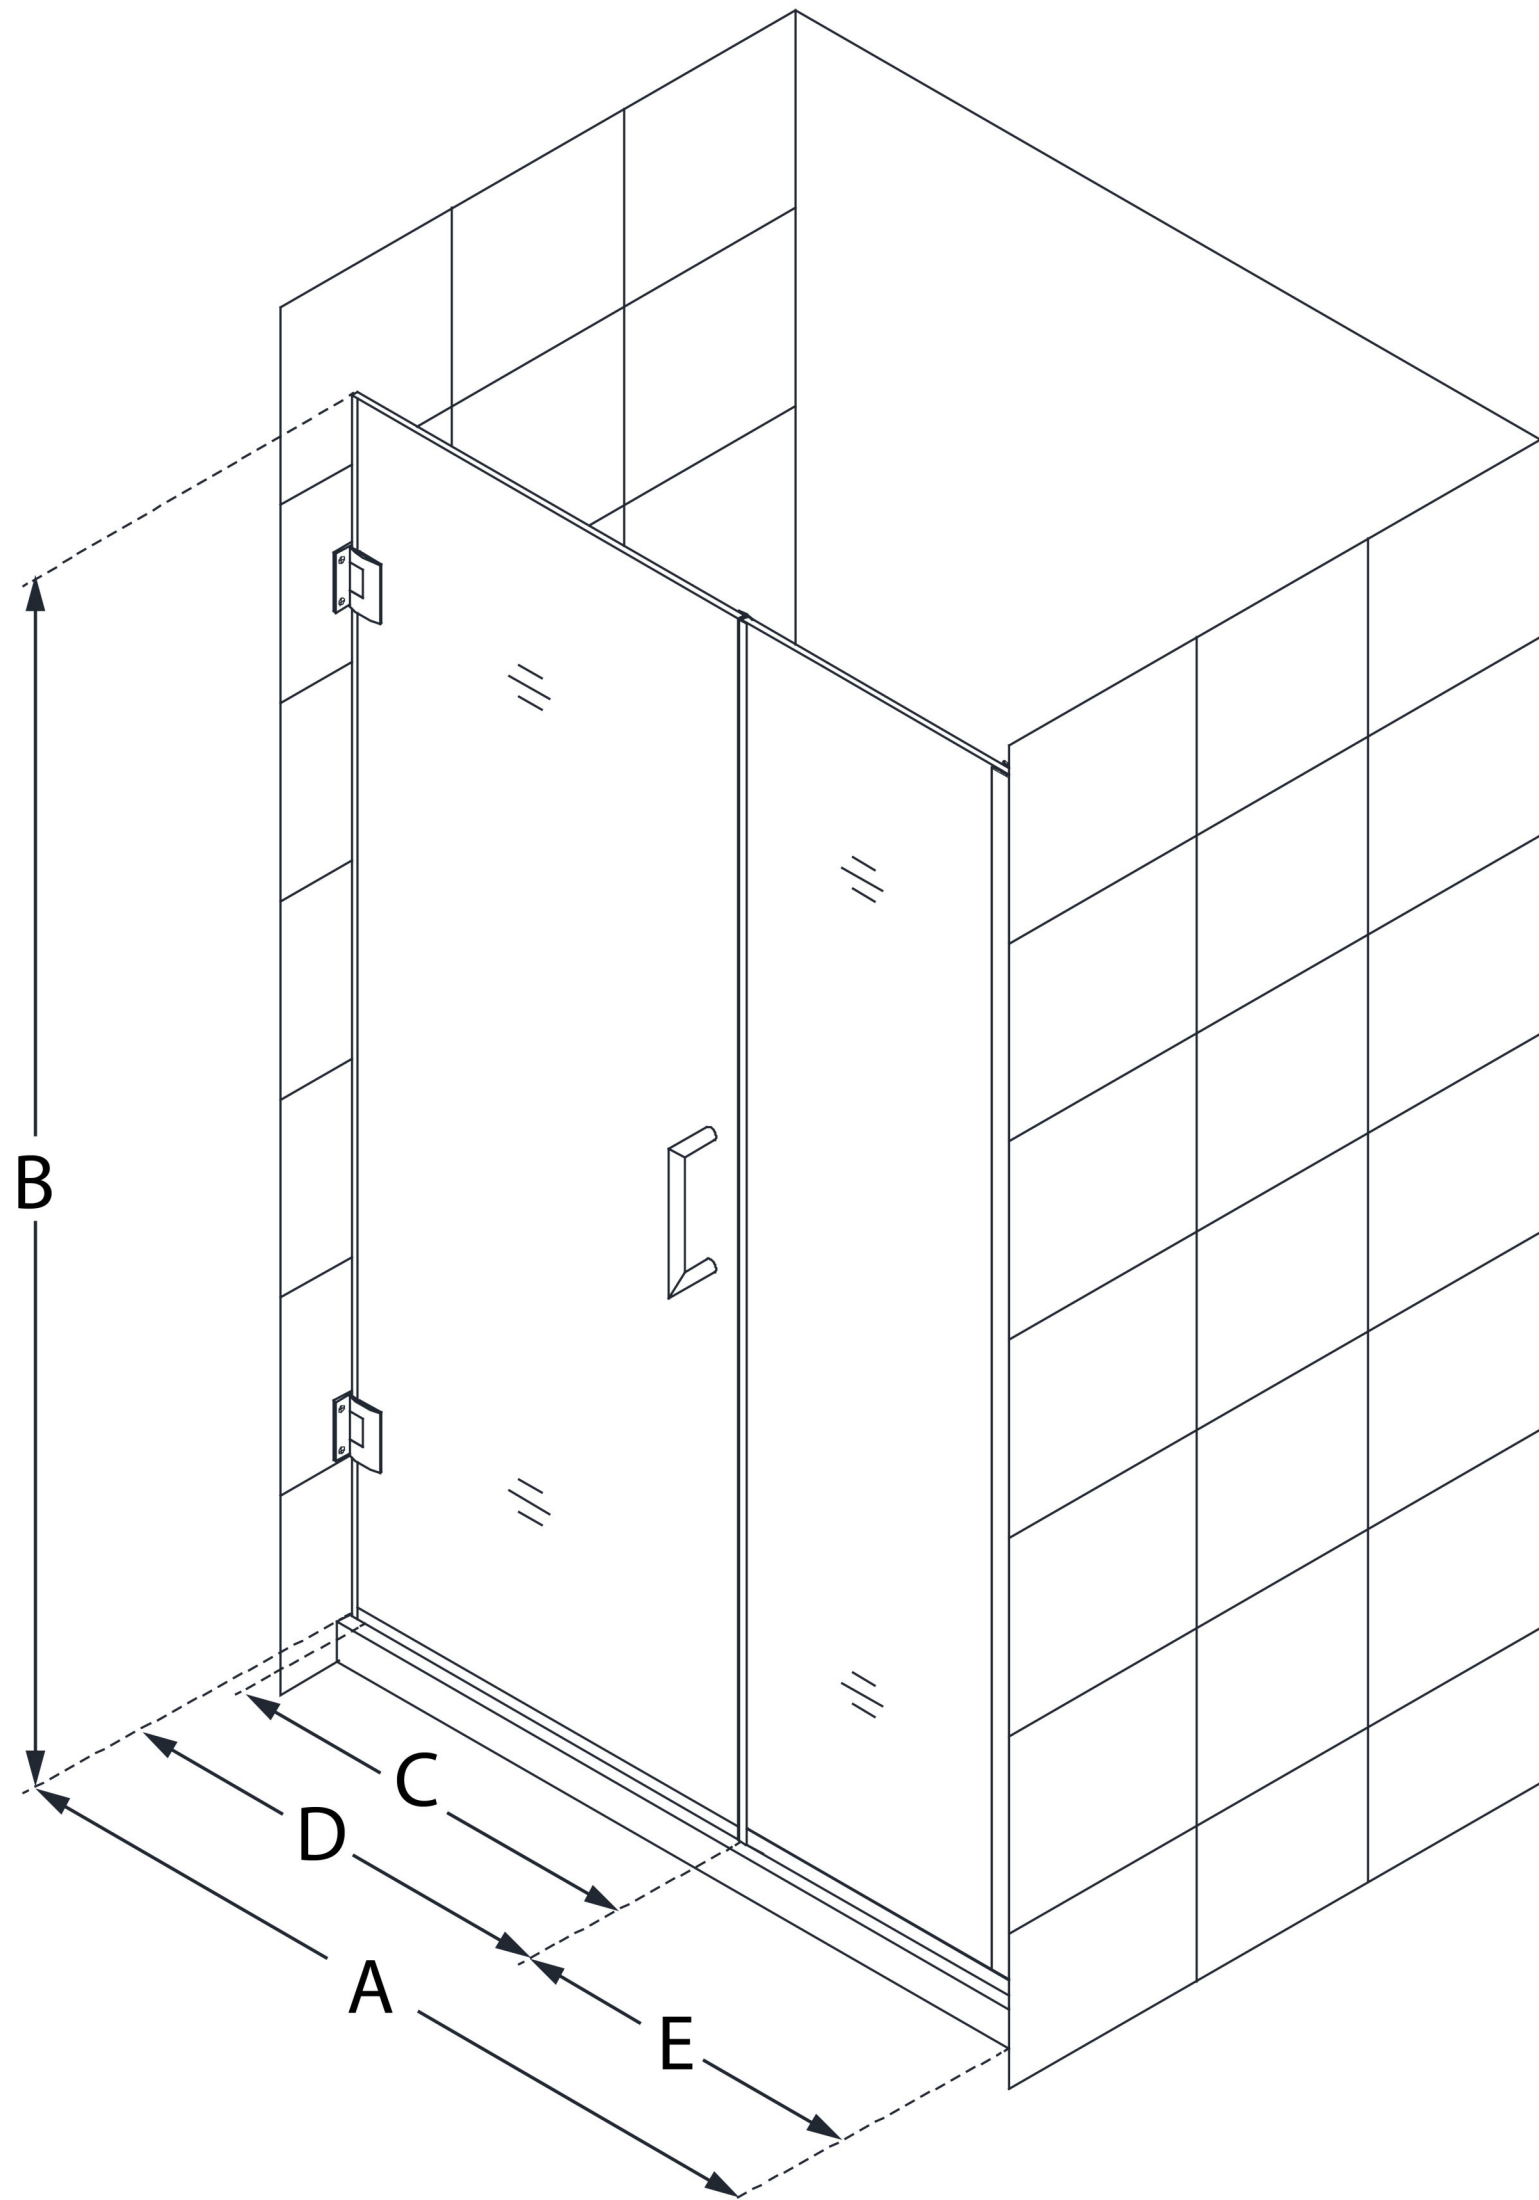

# UNIDOOR PLUS

DreamLine Unidoor Plus 55-55 1/2  
in. W x 72 in. H Frameless Hinged  
Shower Door, Clear Glass

**SWING DOOR**

## CONFIGURATION DIMENSIONS:

**A: 55 - 55 1/2 in.**

MODEL WIDTH

**B: 72 in.**

MODEL HEIGHT

**C: 24 in.**

ACCESS WIDTH

**D: 25 in.**

DOOR WIDTH

**E: 30 in.**

INLINE PANEL WIDTH

DreamLine reserves the right to update or modify the hardware or materials pictured without prior notice for the purpose of product improvement and customer satisfaction.