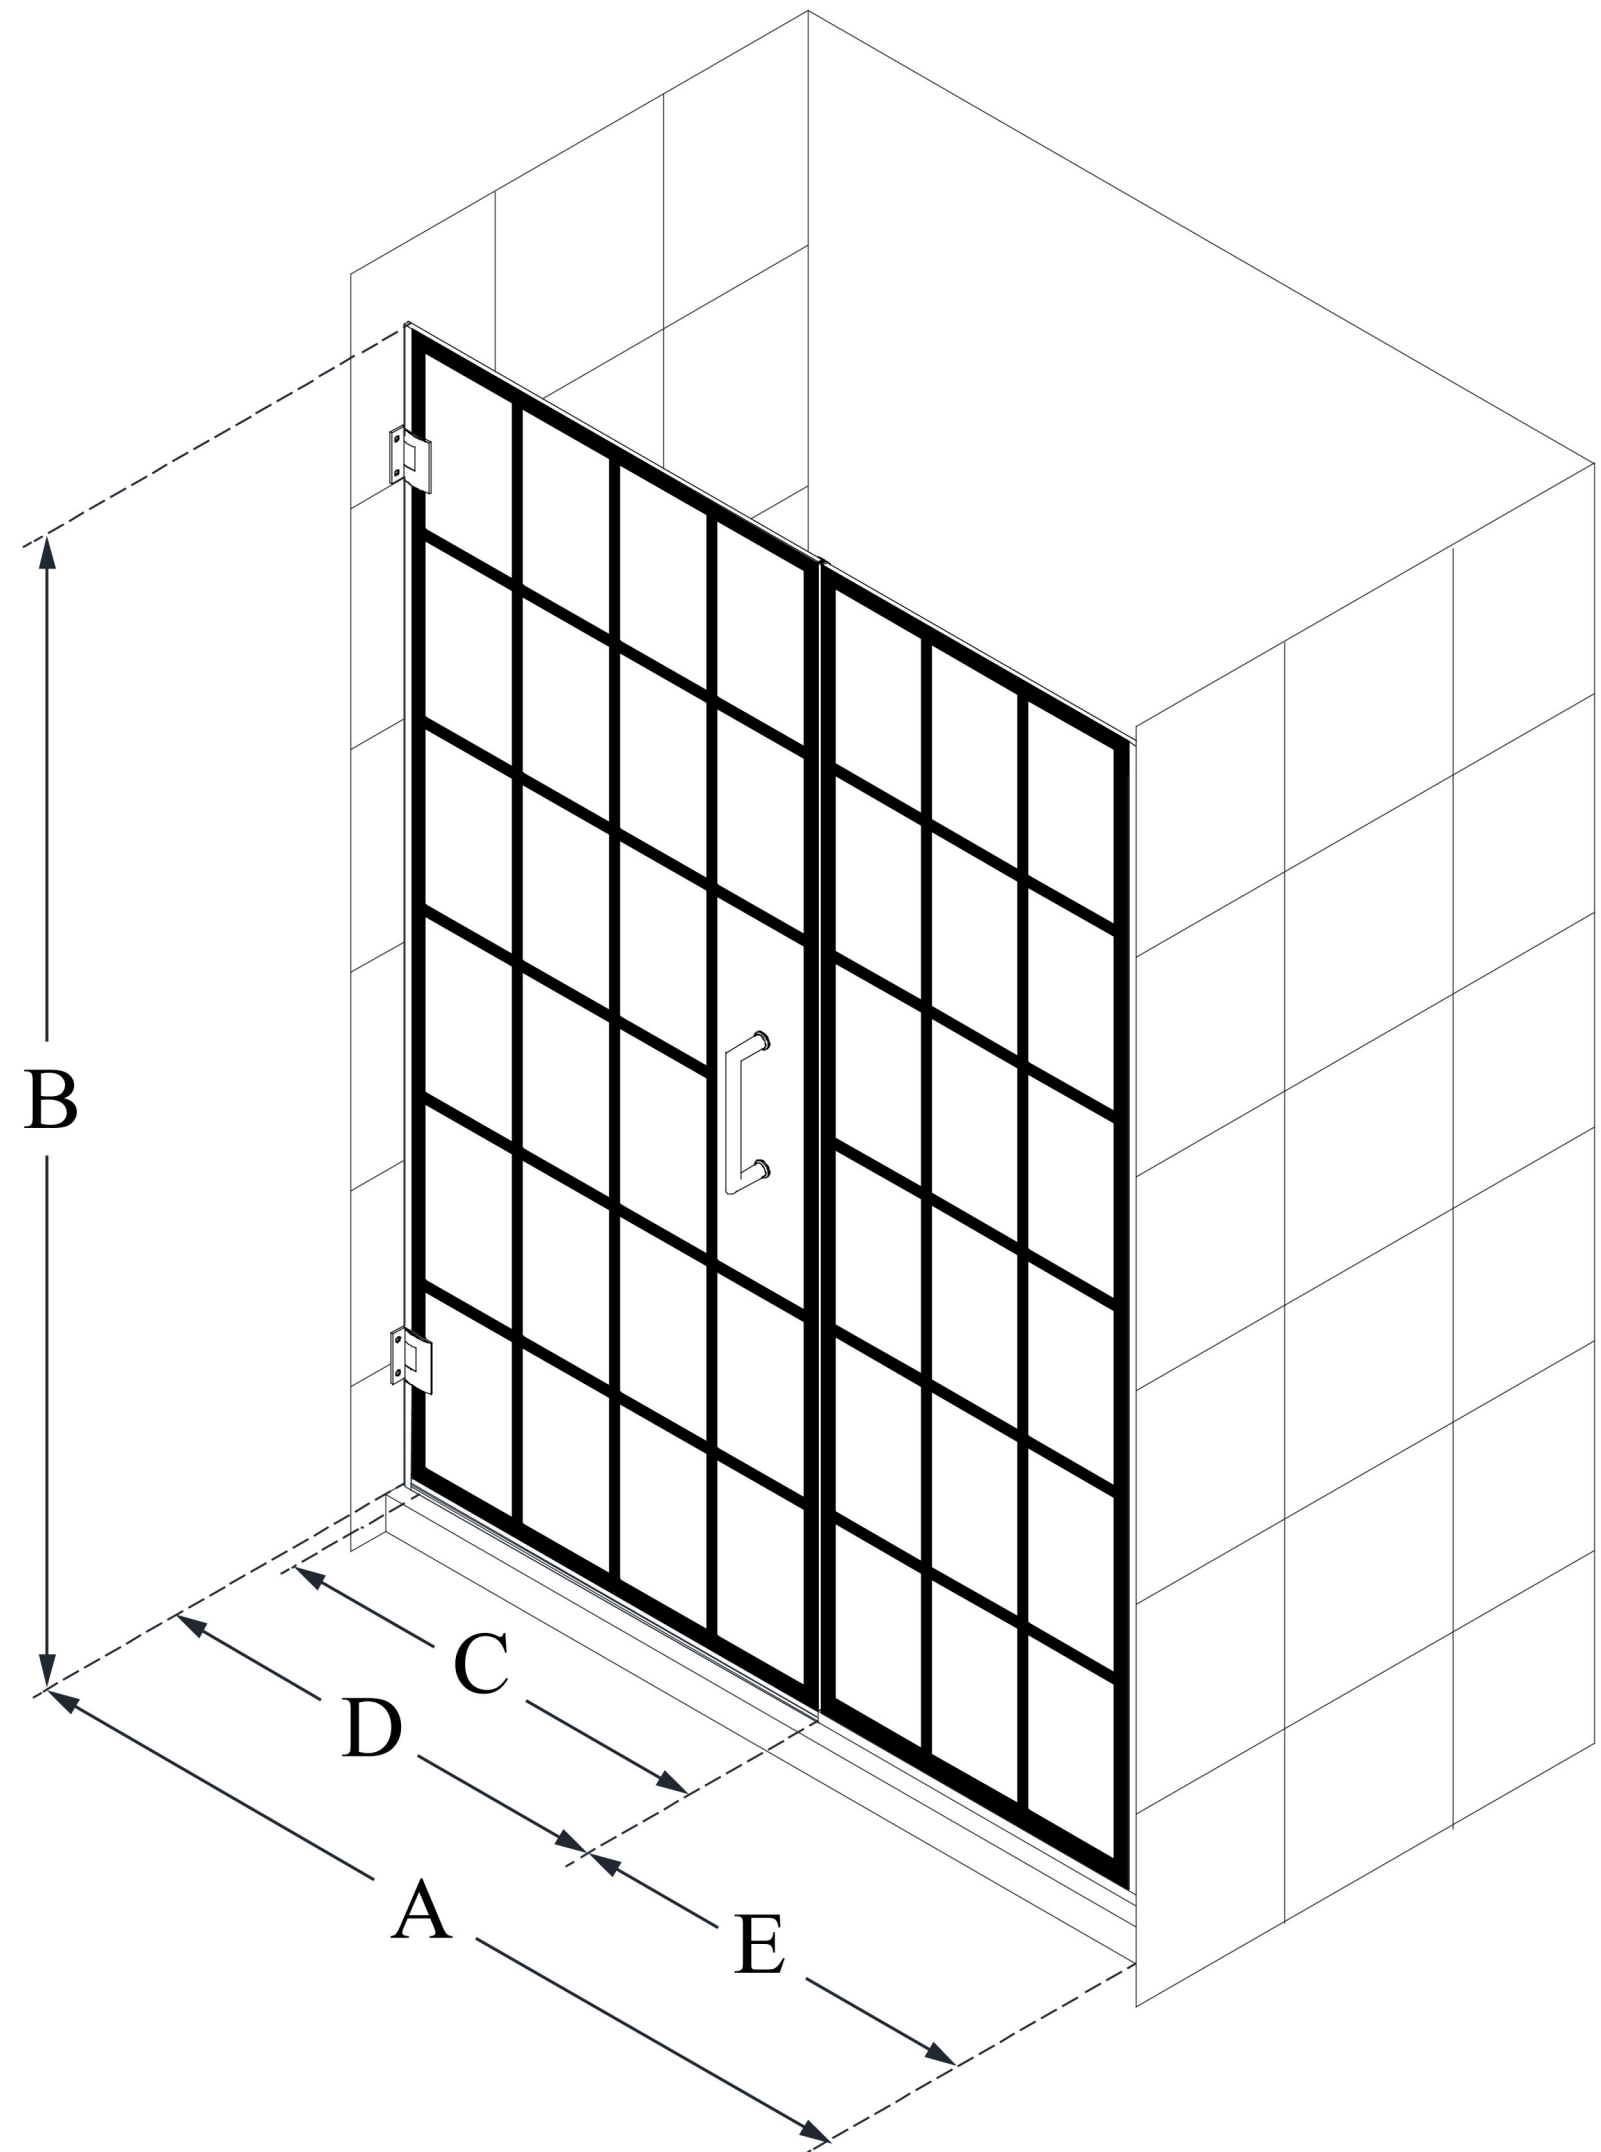

SHDR-2452720-89

UNIDOOR TOULON

DreamLine Unidoor Toulon 52-
52 1/2 in. W x 72 in. H Frameless
Hinged Shower Door

SWING DOOR

CONFIGURATION DIMENSIONS:

A: 52 - 52 1/2 in.

MODEL WIDTH

B: 72 in.

MODEL HEIGHT

C: 28 3/4 in.

ACCESS WIDTH

D: 29 3/4 in.

DOOR WIDTH

E: 22 1/4 in.

INLINE PANEL WIDTH

DreamLine reserves the right to update or modify the hardware or materials pictured without prior notice for the purpose of product improvement and customer satisfaction.