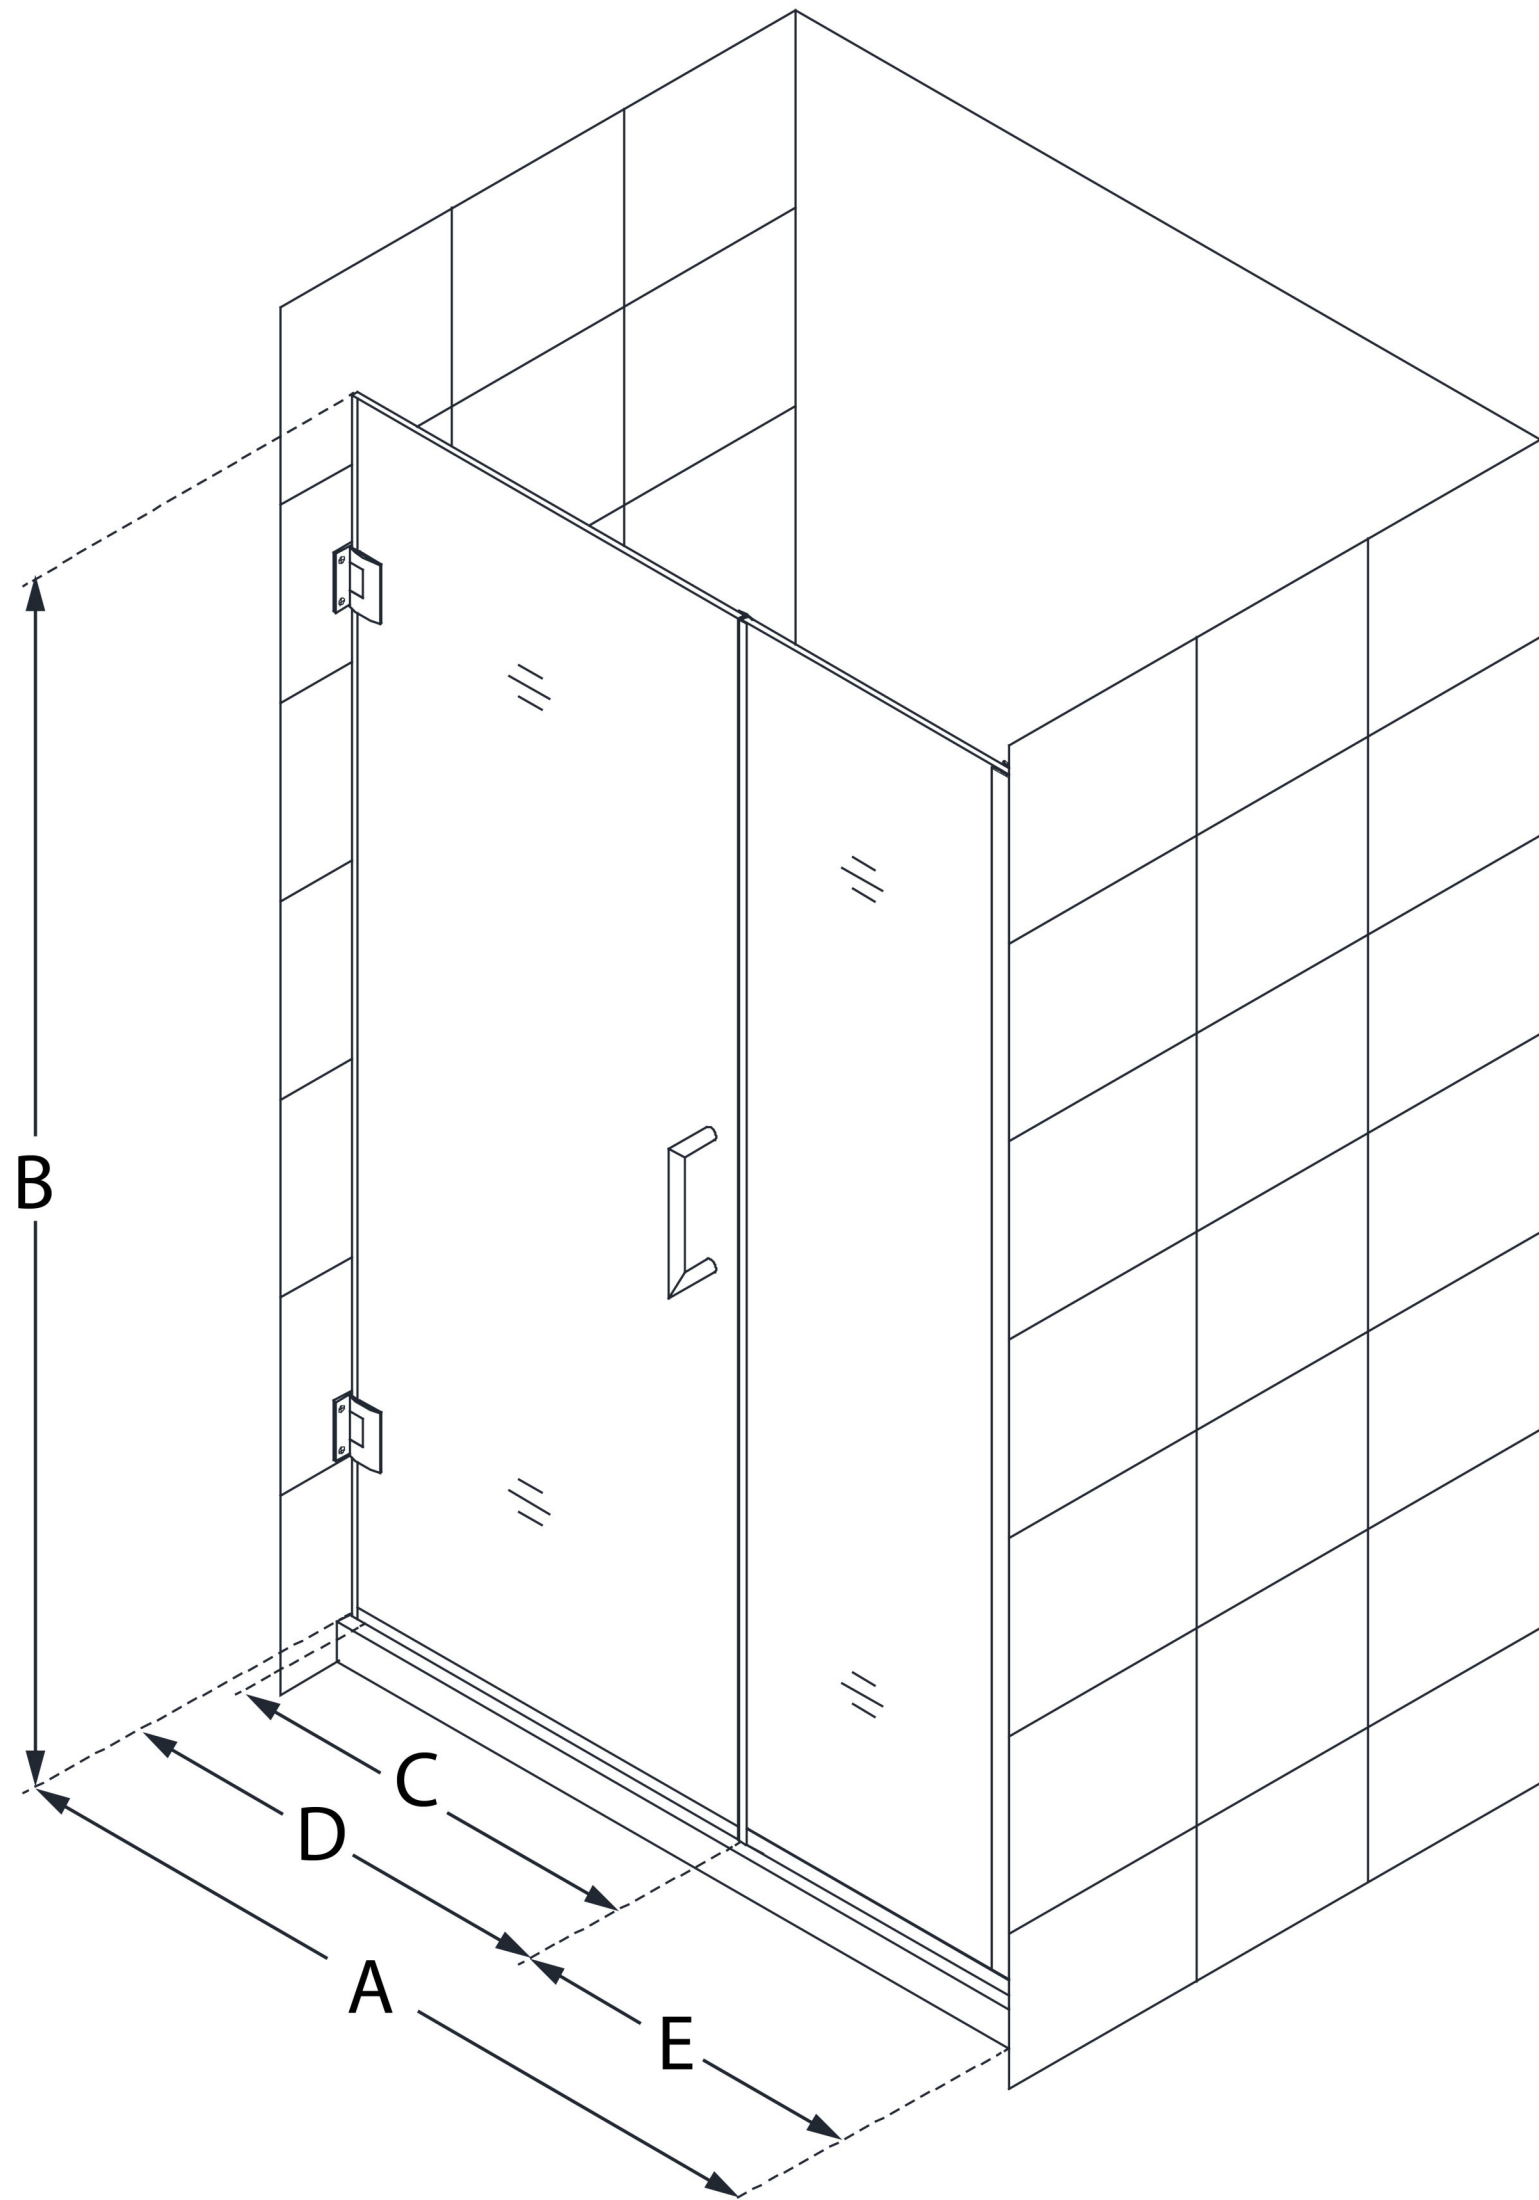

SHDR-245257210

UNIDOOR PLUS

DreamLine Unidoor Plus 52 1/2 - 53
in. W x 72 in. H Frameless Hinged
Shower Door, Clear Glass

SWING DOOR

CONFIGURATION DIMENSIONS:

A: 52 1/2 - 53 in.

MODEL WIDTH

B: 72 in.

MODEL HEIGHT

C: 29 in.

ACCESS WIDTH

D: 30 in.

DOOR WIDTH

E: 22 1/2 in.

INLINE PANEL WIDTH

DreamLine reserves the right to update or modify the hardware or materials pictured without prior notice for the purpose of product improvement and customer satisfaction.