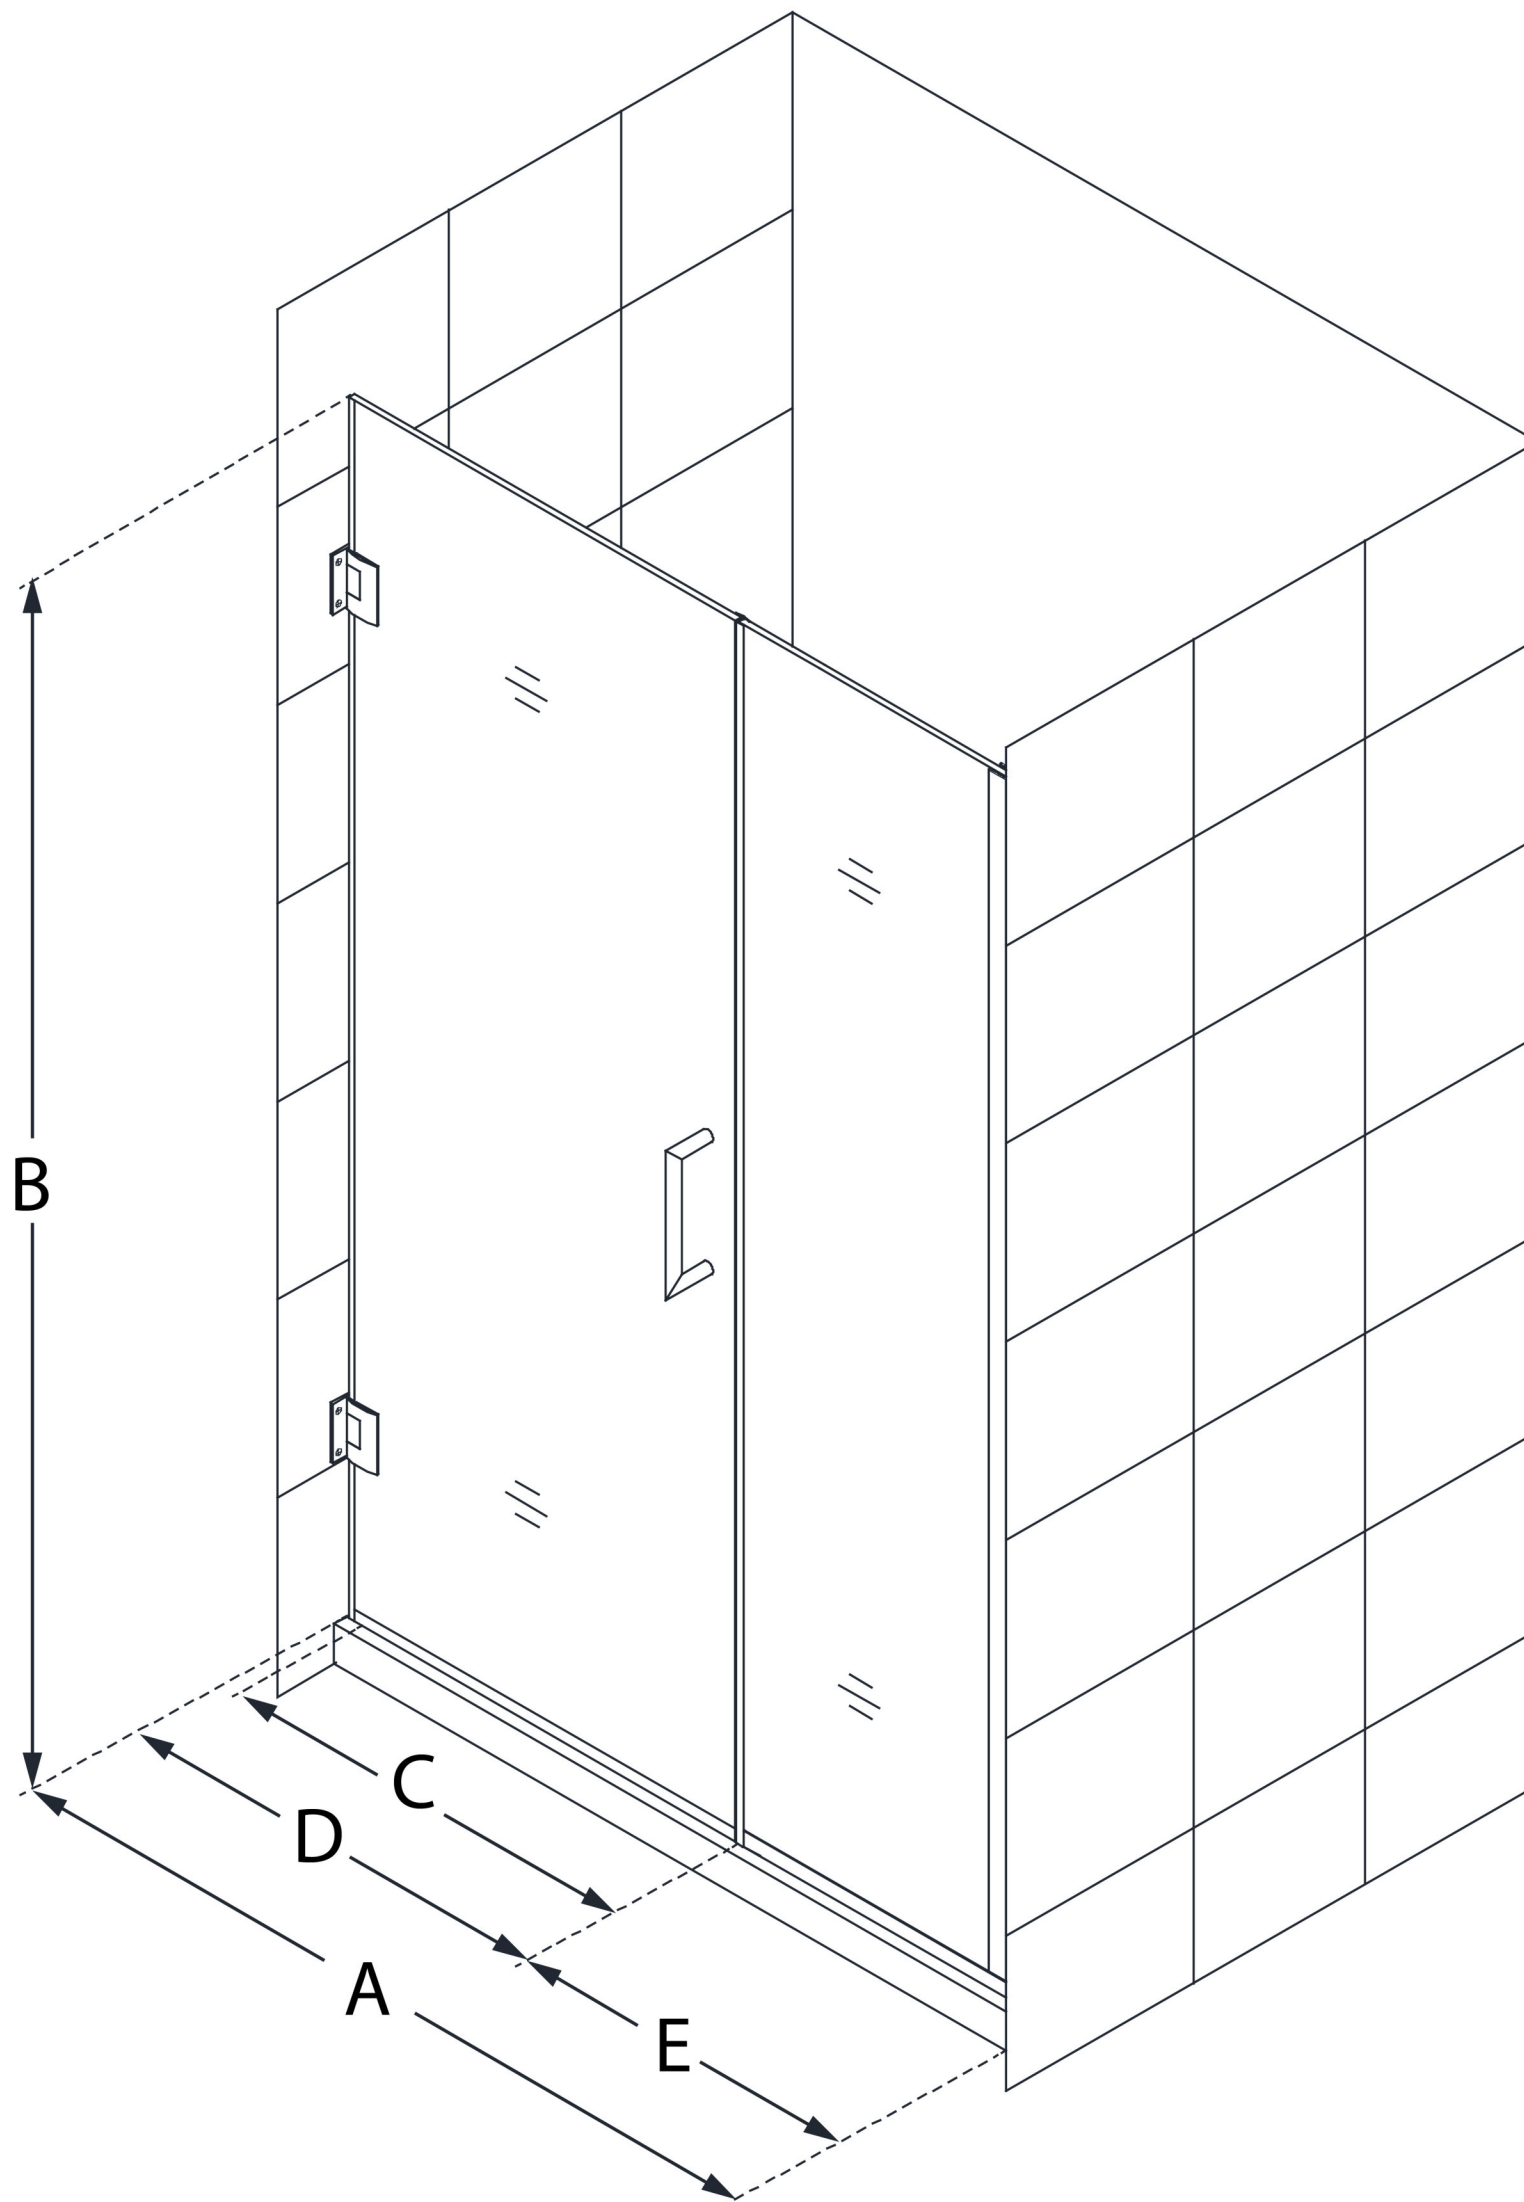

SHDR-245207210

UNIDOOR PLUS

DreamLine Unidoor Plus 52-52 1/2
in. W x 72 in. H Frameless Hinged
Shower Door, Clear Glass

SWING DOOR

CONFIGURATION DIMENSIONS:

A: 52 - 52 1/2 in.

MODEL WIDTH

B: 72 in.

MODEL HEIGHT

C: 29 in.

ACCESS WIDTH

D: 30 in.

DOOR WIDTH

E: 22 in.

INLINE PANEL WIDTH

DreamLine reserves the right to update or modify the hardware or materials pictured without prior notice for the purpose of product improvement and customer satisfaction.