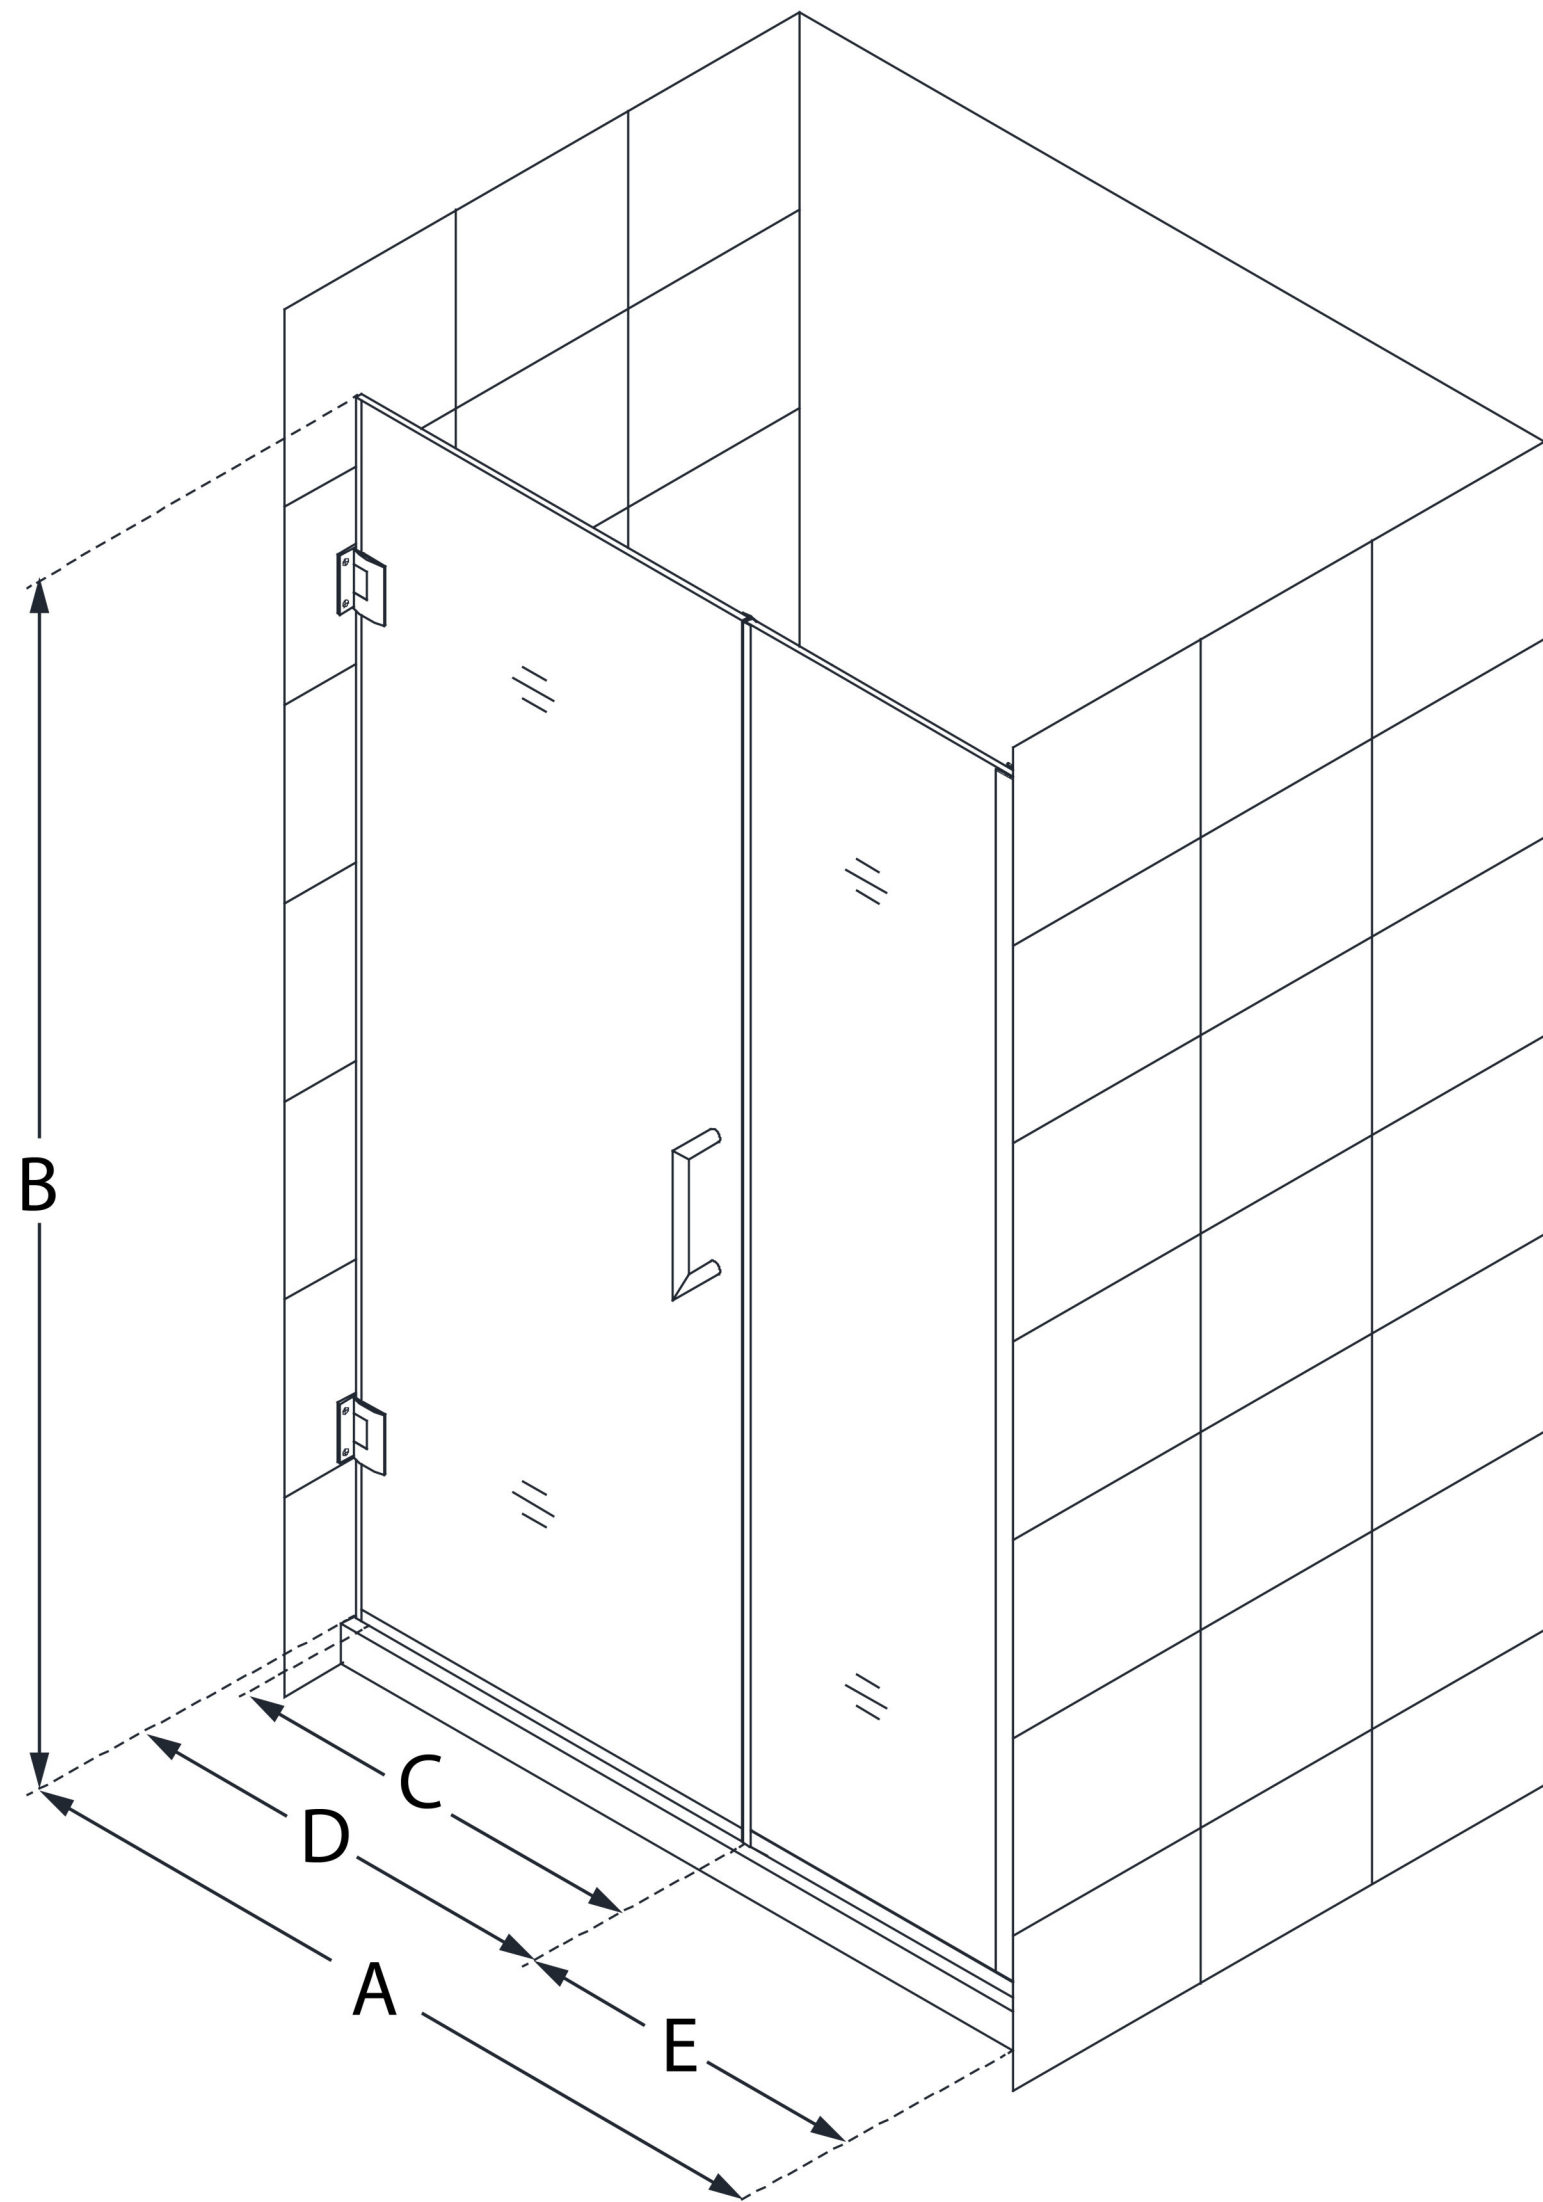

SHDR-245157210

UNIDOOR PLUS

DreamLine Unidoor Plus 51 1/2 - 52
in. W x 72 in. H Frameless Hinged
Shower Door, Clear Glass

SWING DOOR

CONFIGURATION DIMENSIONS:

A: 51 1/2 - 52 in.

MODEL WIDTH

B: 72 in.

MODEL HEIGHT

C: 28 in.

ACCESS WIDTH

D: 29 in.

DOOR WIDTH

E: 22 1/2 in.

INLINE PANEL WIDTH

DreamLine reserves the right to update or modify the hardware or materials pictured without prior notice for the purpose of product improvement and customer satisfaction.