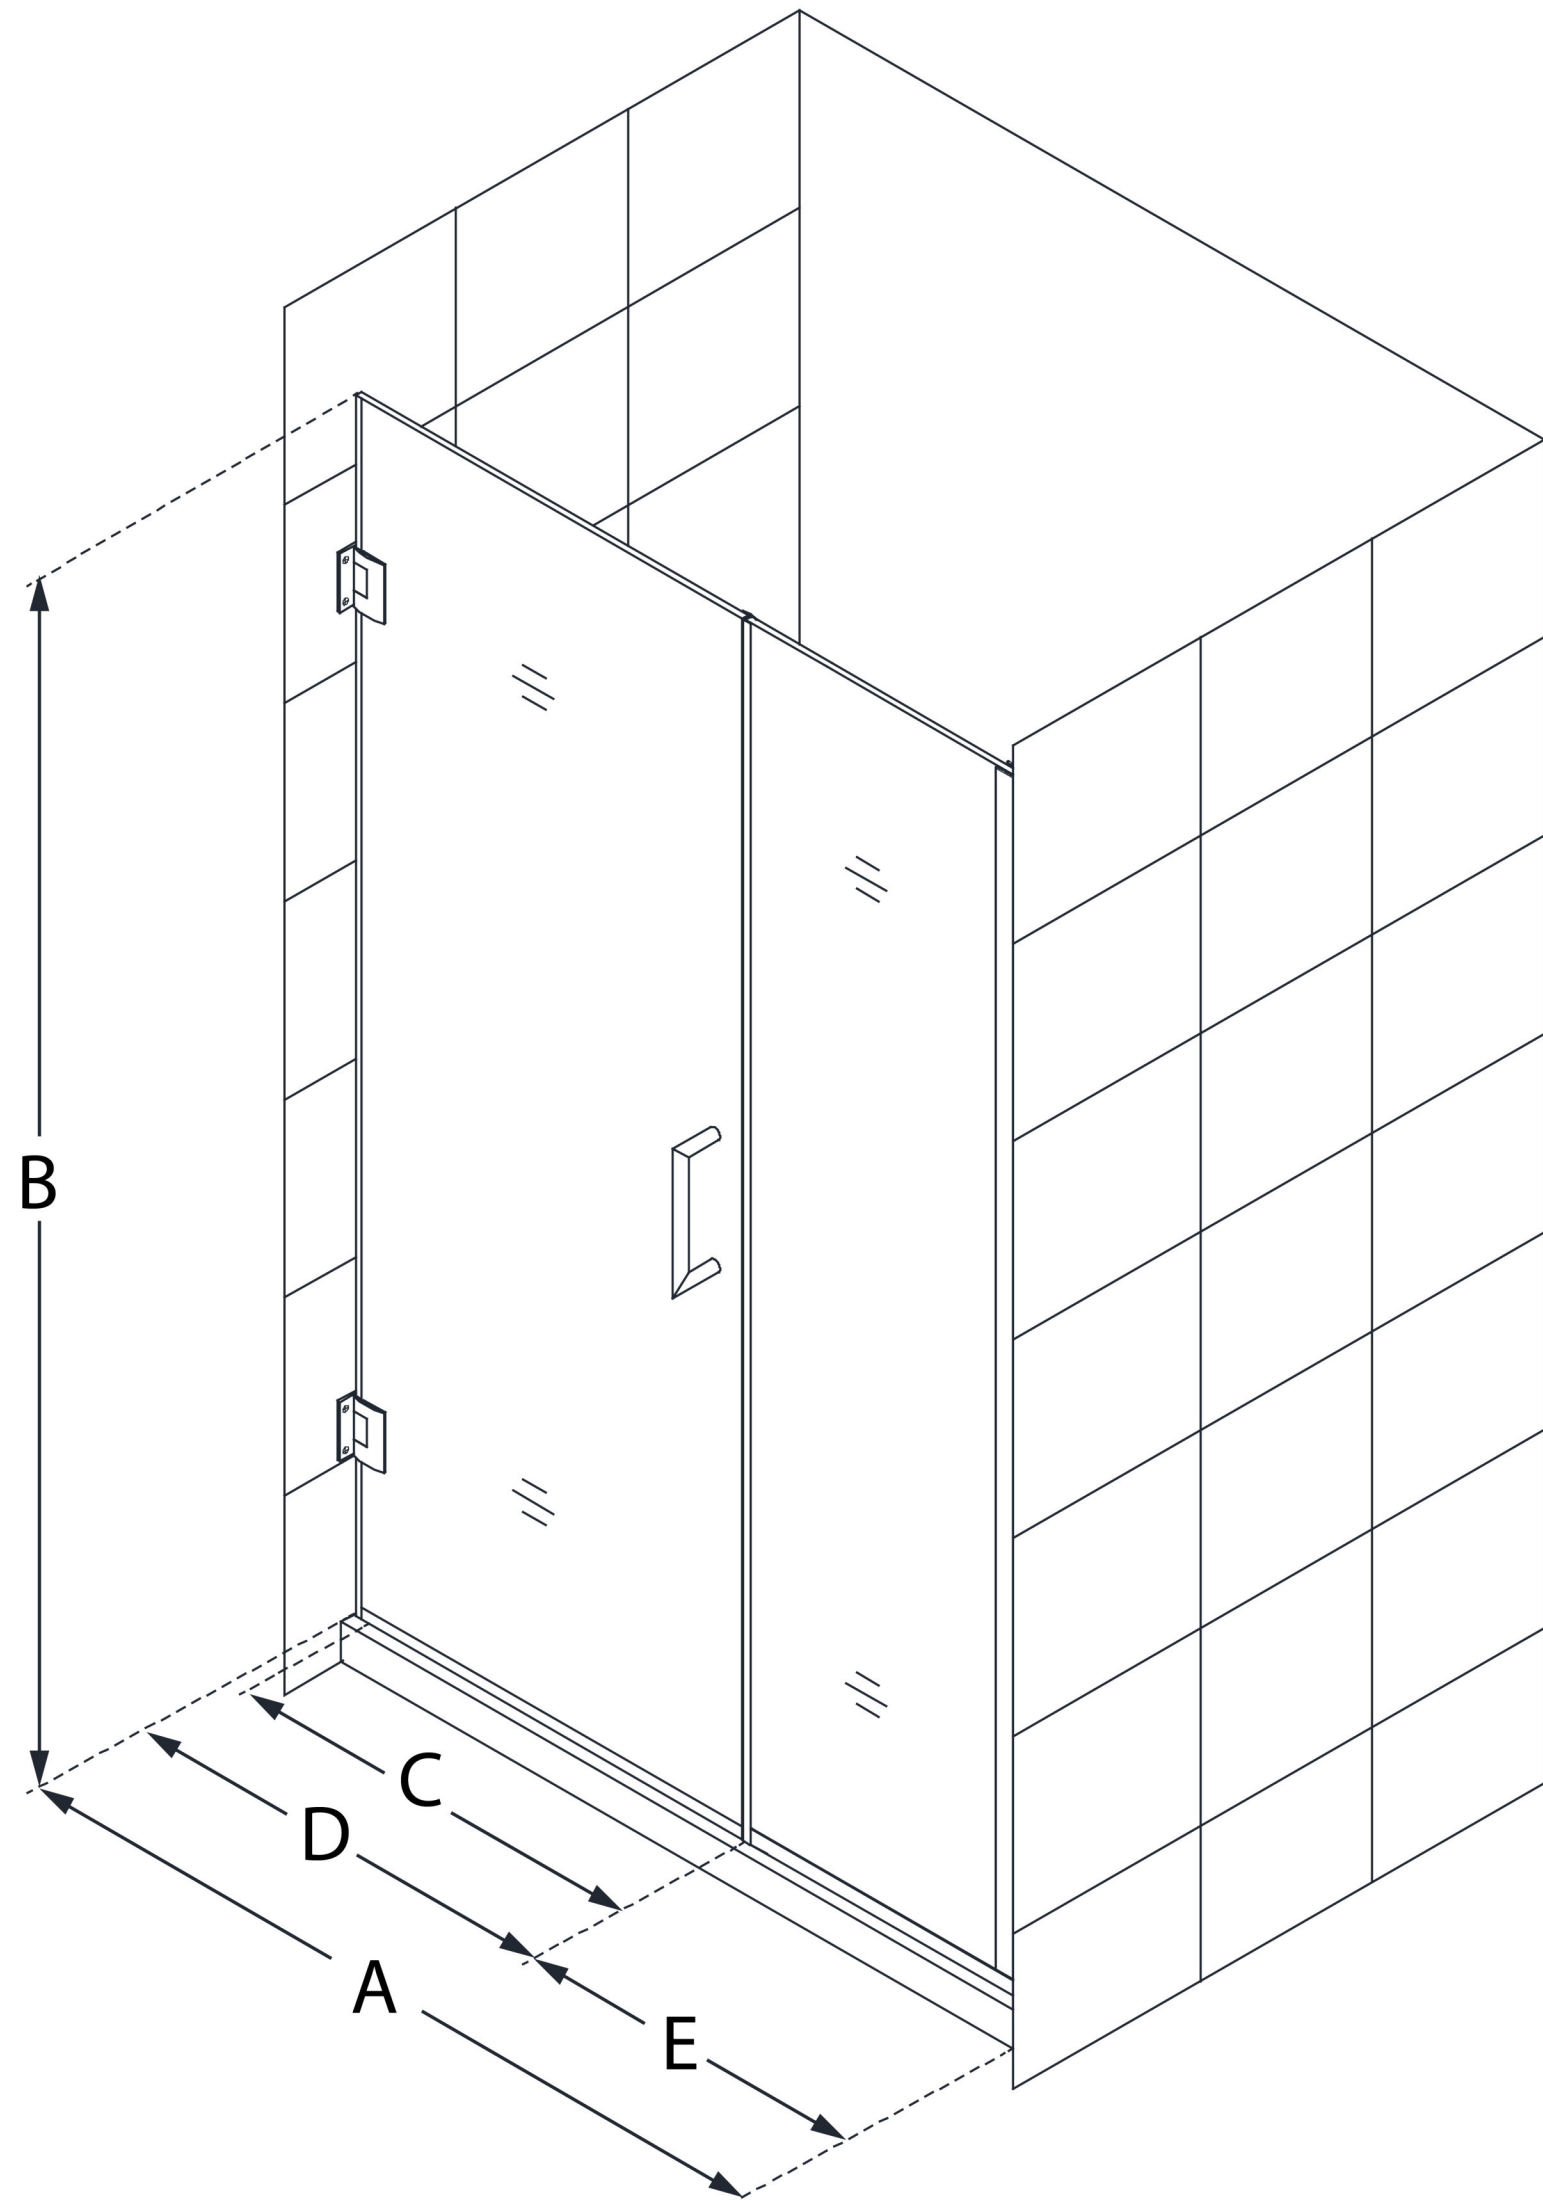

SHDR-245107210

UNIDOOR PLUS

DreamLine Unidoor Plus 51-51 1/2
in. W x 72 in. H Frameless Hinged
Shower Door, Clear Glass

SWING DOOR

CONFIGURATION DIMENSIONS:

A: 51 - 51 1/2 in.

MODEL WIDTH

B: 72 in.

MODEL HEIGHT

C: 28 in.

ACCESS WIDTH

D: 29 in.

DOOR WIDTH

E: 22 in.

INLINE PANEL WIDTH

DreamLine reserves the right to update or modify the hardware or materials pictured without prior notice for the purpose of product improvement and customer satisfaction.