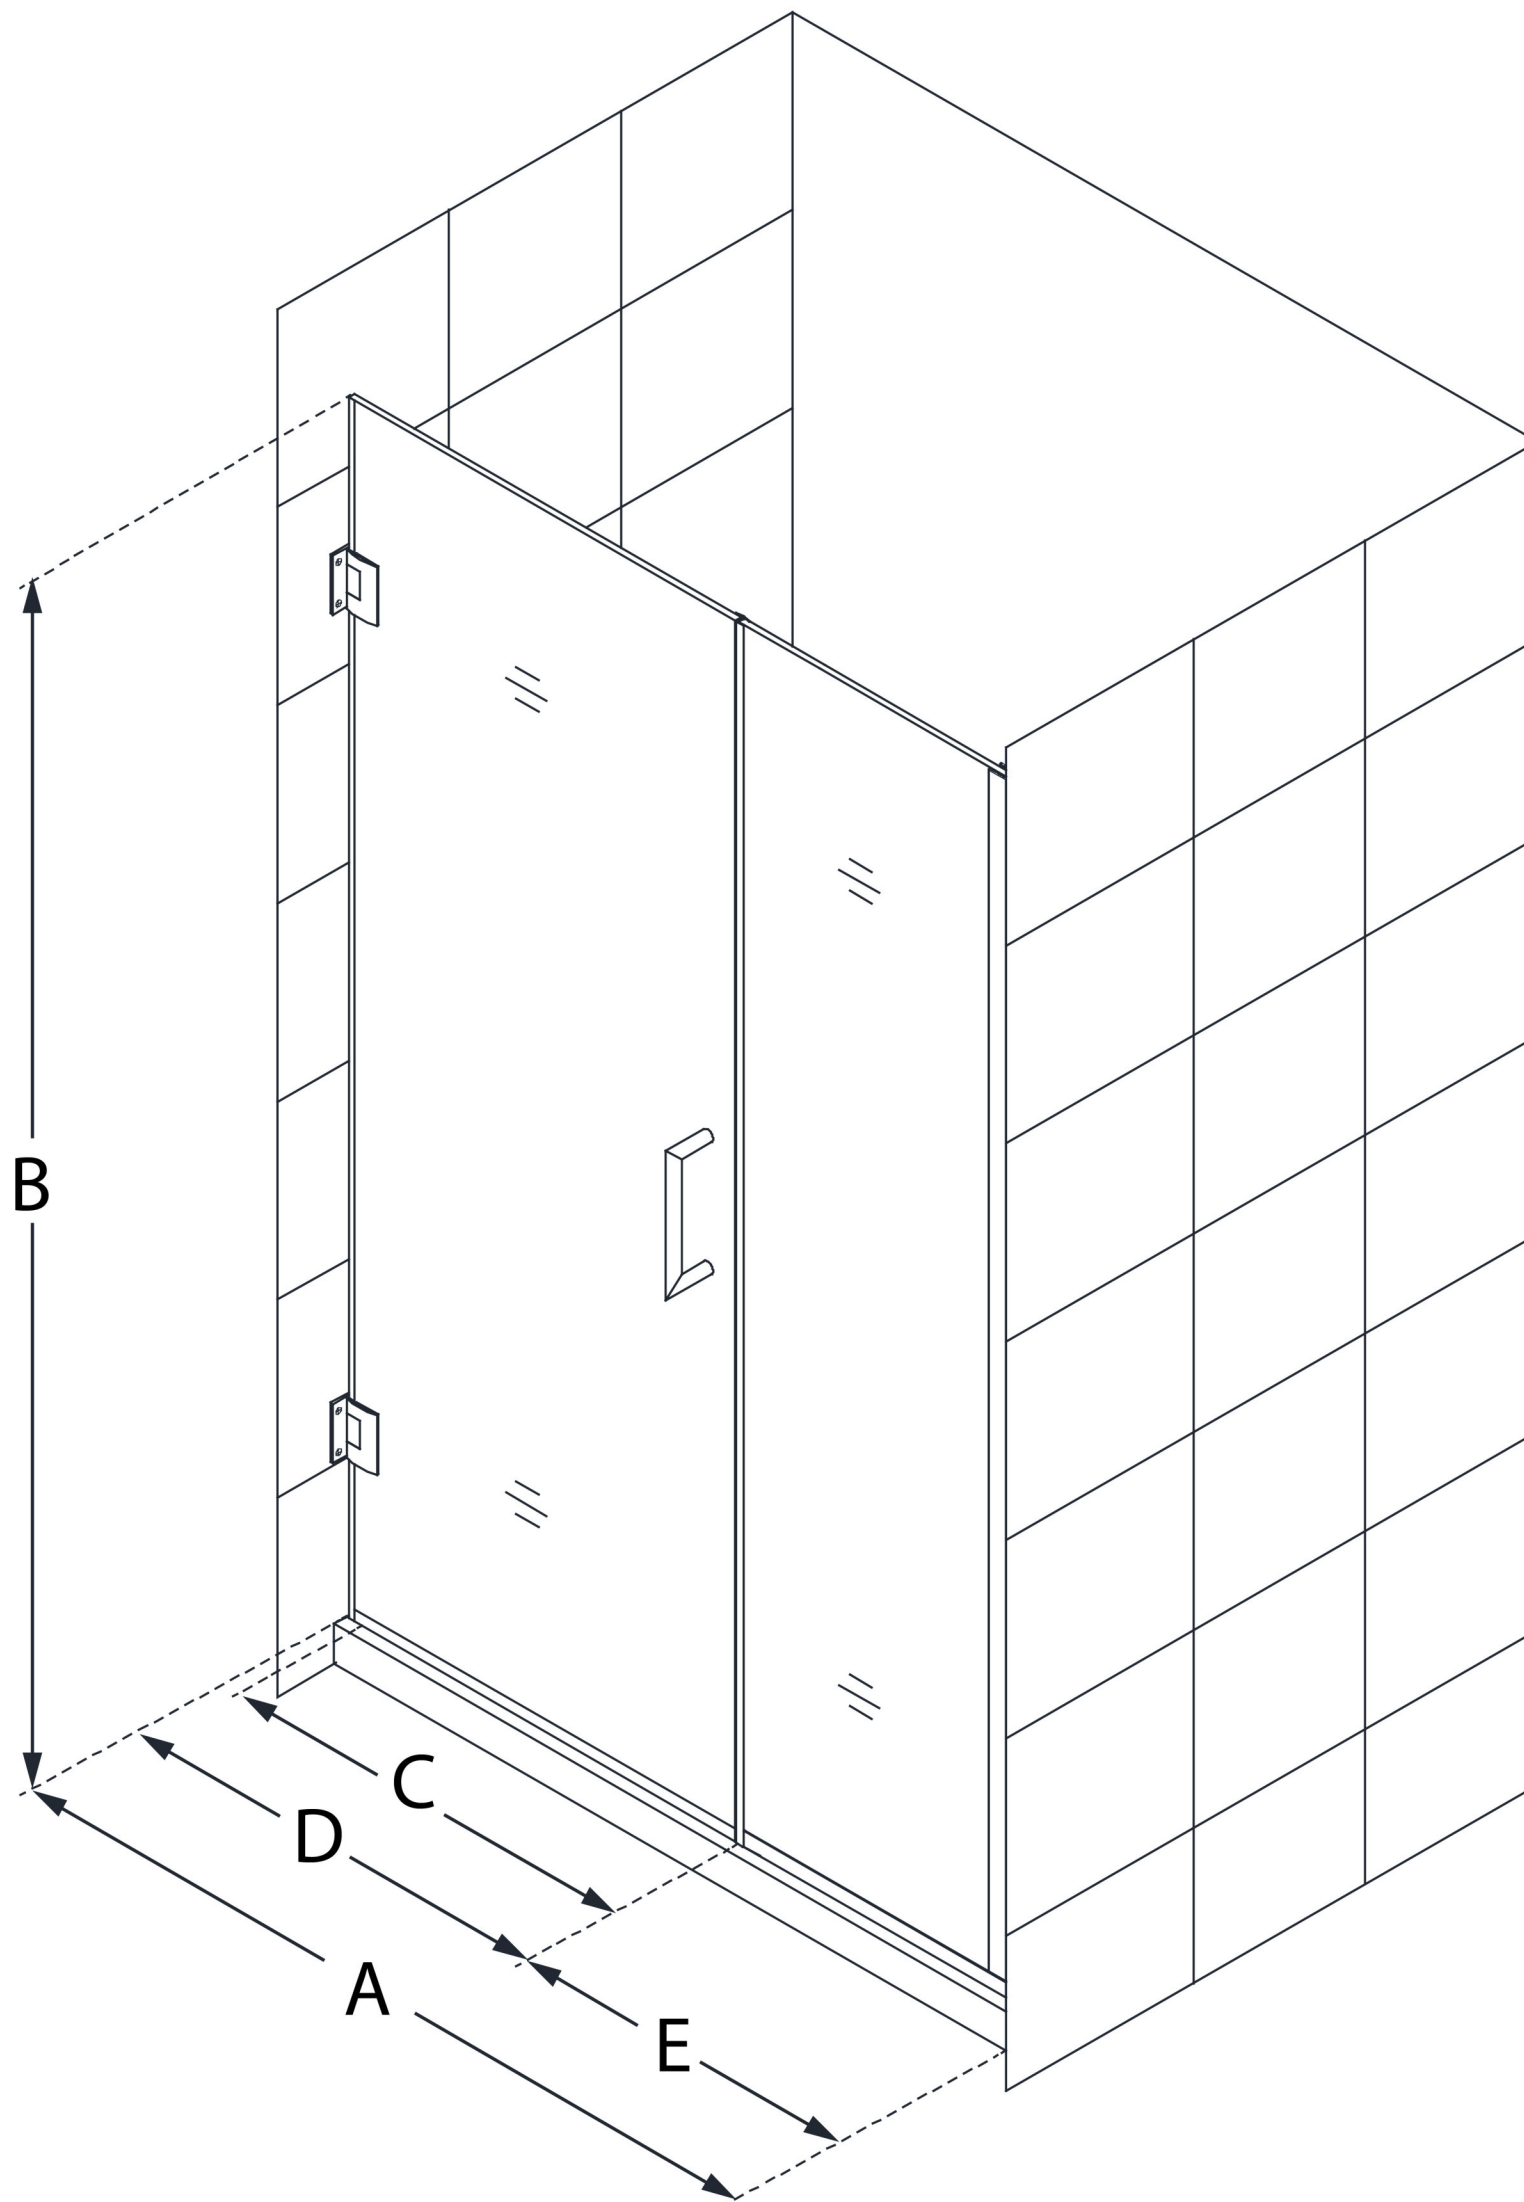

SHDR-245057210

UNIDOOR PLUS

DreamLine Unidoor Plus 50 1/2 - 51
in. W x 72 in. H Frameless Hinged
Shower Door, Clear Glass

SWING DOOR

CONFIGURATION DIMENSIONS:

A: 50 1/2 - 51 in.

MODEL WIDTH

B: 72 in.

MODEL HEIGHT

C: 27 in.

ACCESS WIDTH

D: 28 in.

DOOR WIDTH

E: 22 1/2 in.

INLINE PANEL WIDTH

DreamLine reserves the right to update or modify the hardware or materials pictured without prior notice for the purpose of product improvement and customer satisfaction.