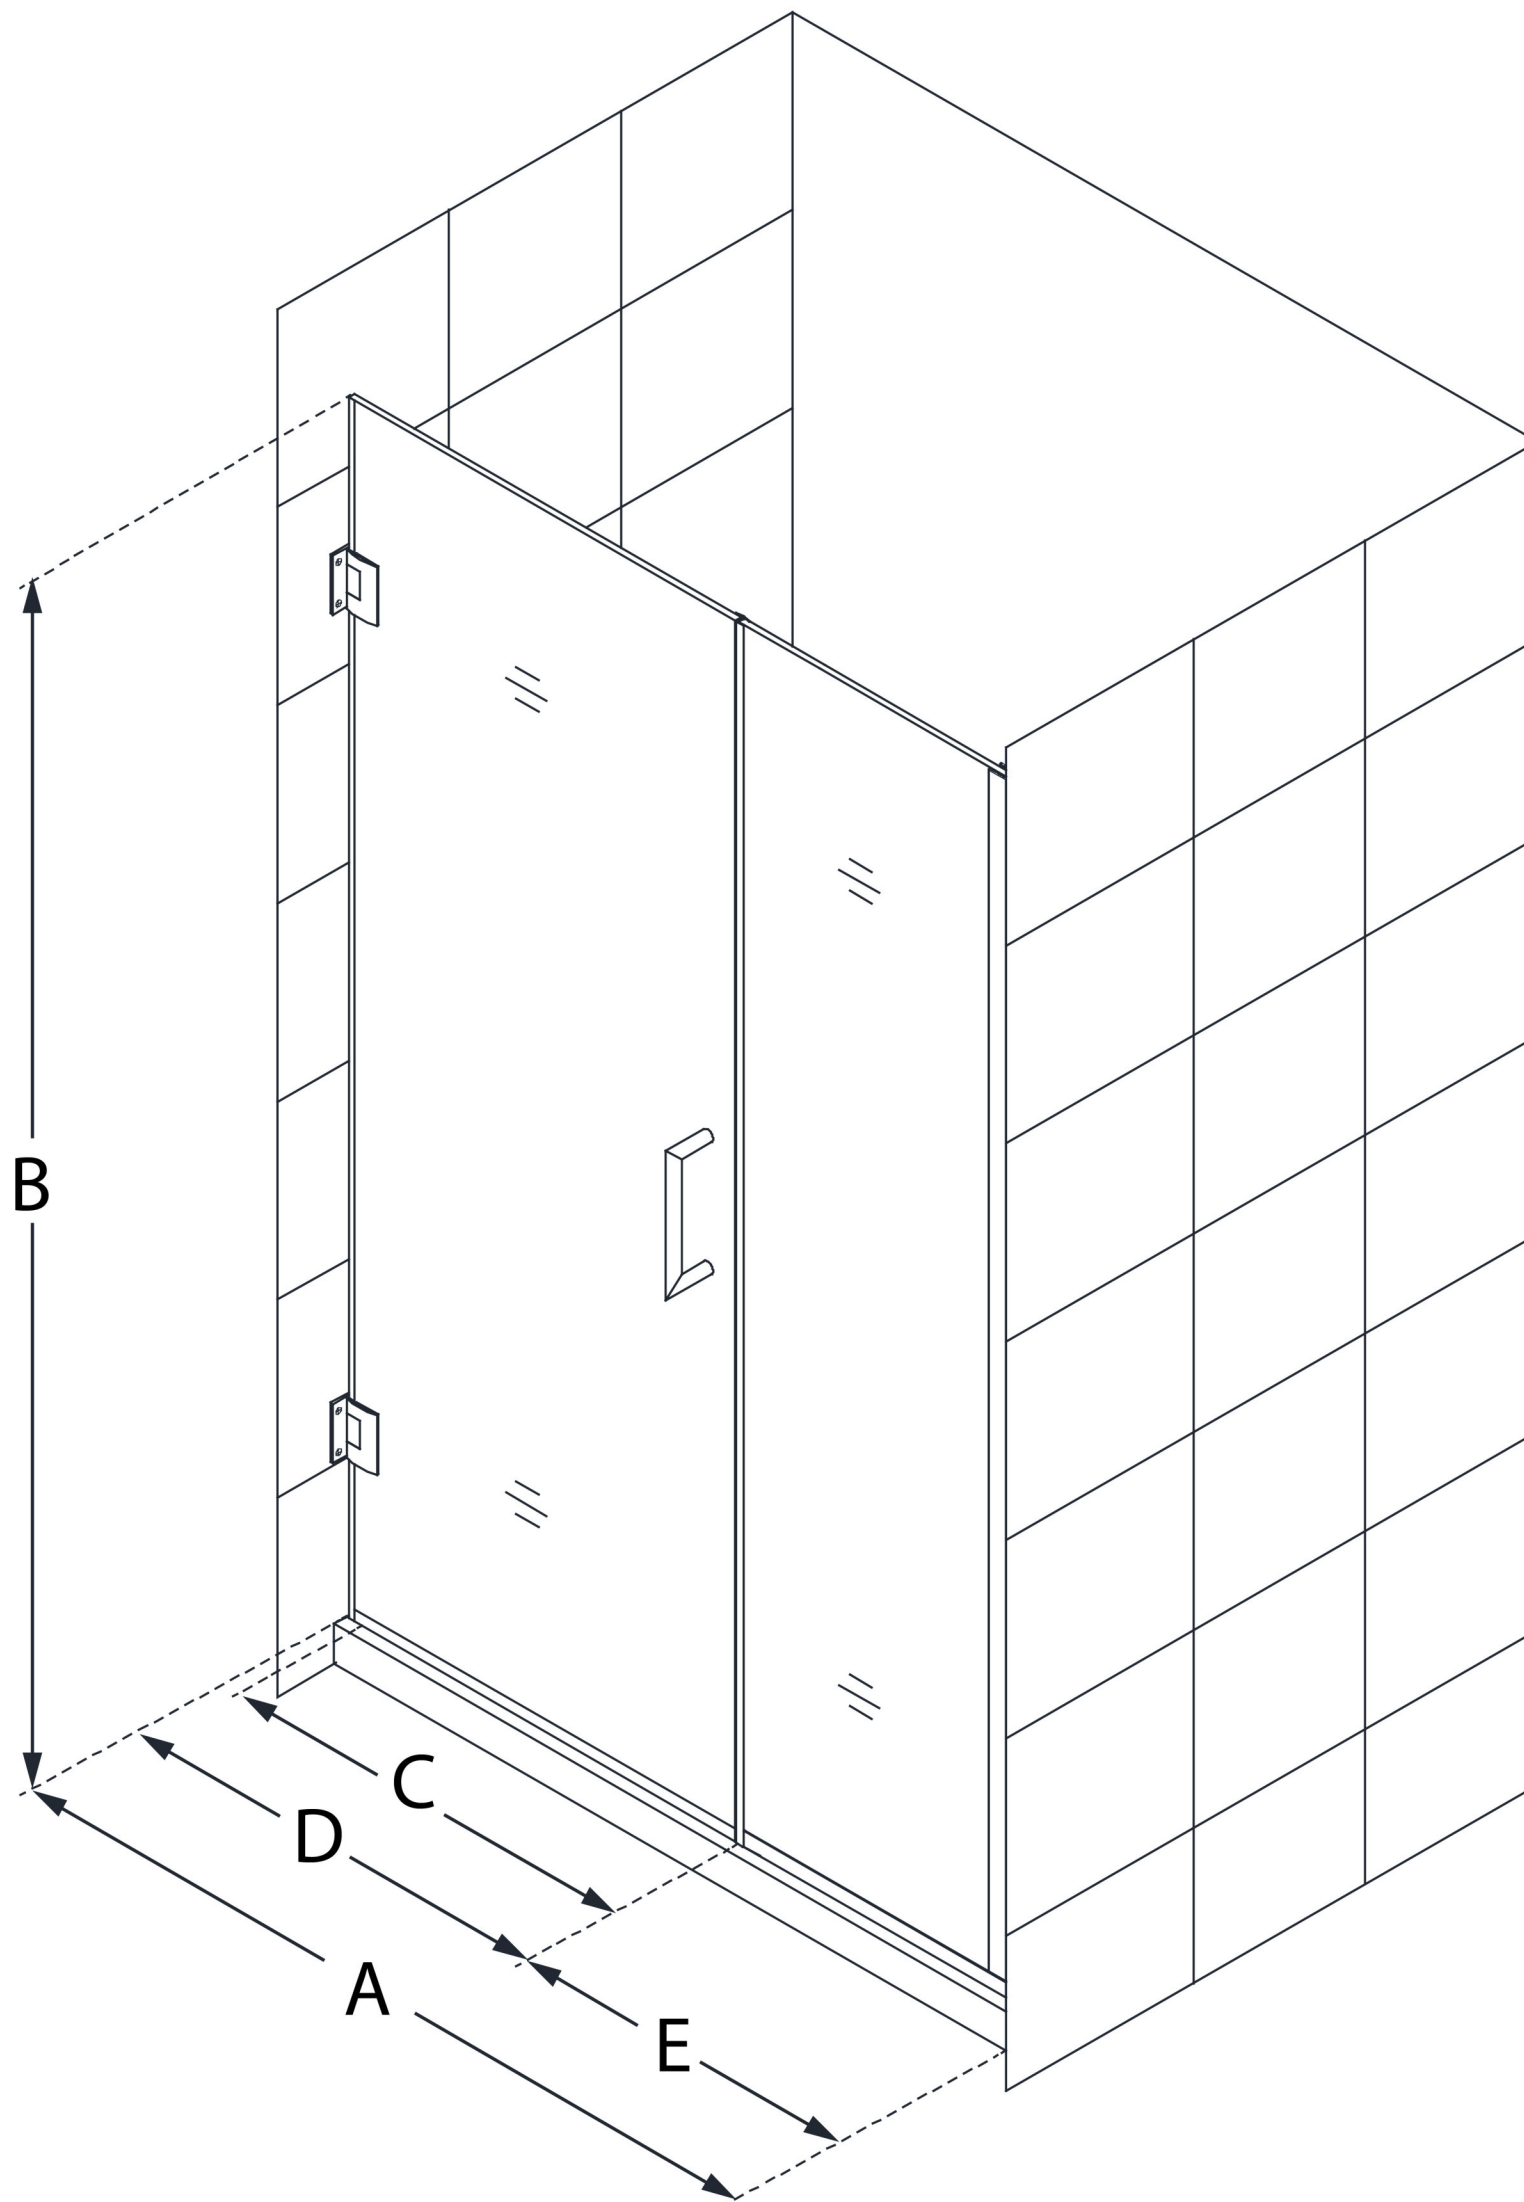

SHDR-245007210

UNIDOOR PLUS

DreamLine Unidoor Plus 50-50 1/2
in. W x 72 in. H Frameless Hinged
Shower Door, Clear Glass

SWING DOOR

CONFIGURATION DIMENSIONS:

A: 50 - 50 1/2 in.

MODEL WIDTH

B: 72 in.

MODEL HEIGHT

C: 27 in.

ACCESS WIDTH

D: 28 in.

DOOR WIDTH

E: 22 in.

INLINE PANEL WIDTH

DreamLine reserves the right to update or modify the hardware or materials pictured without prior notice for the purpose of product improvement and customer satisfaction.