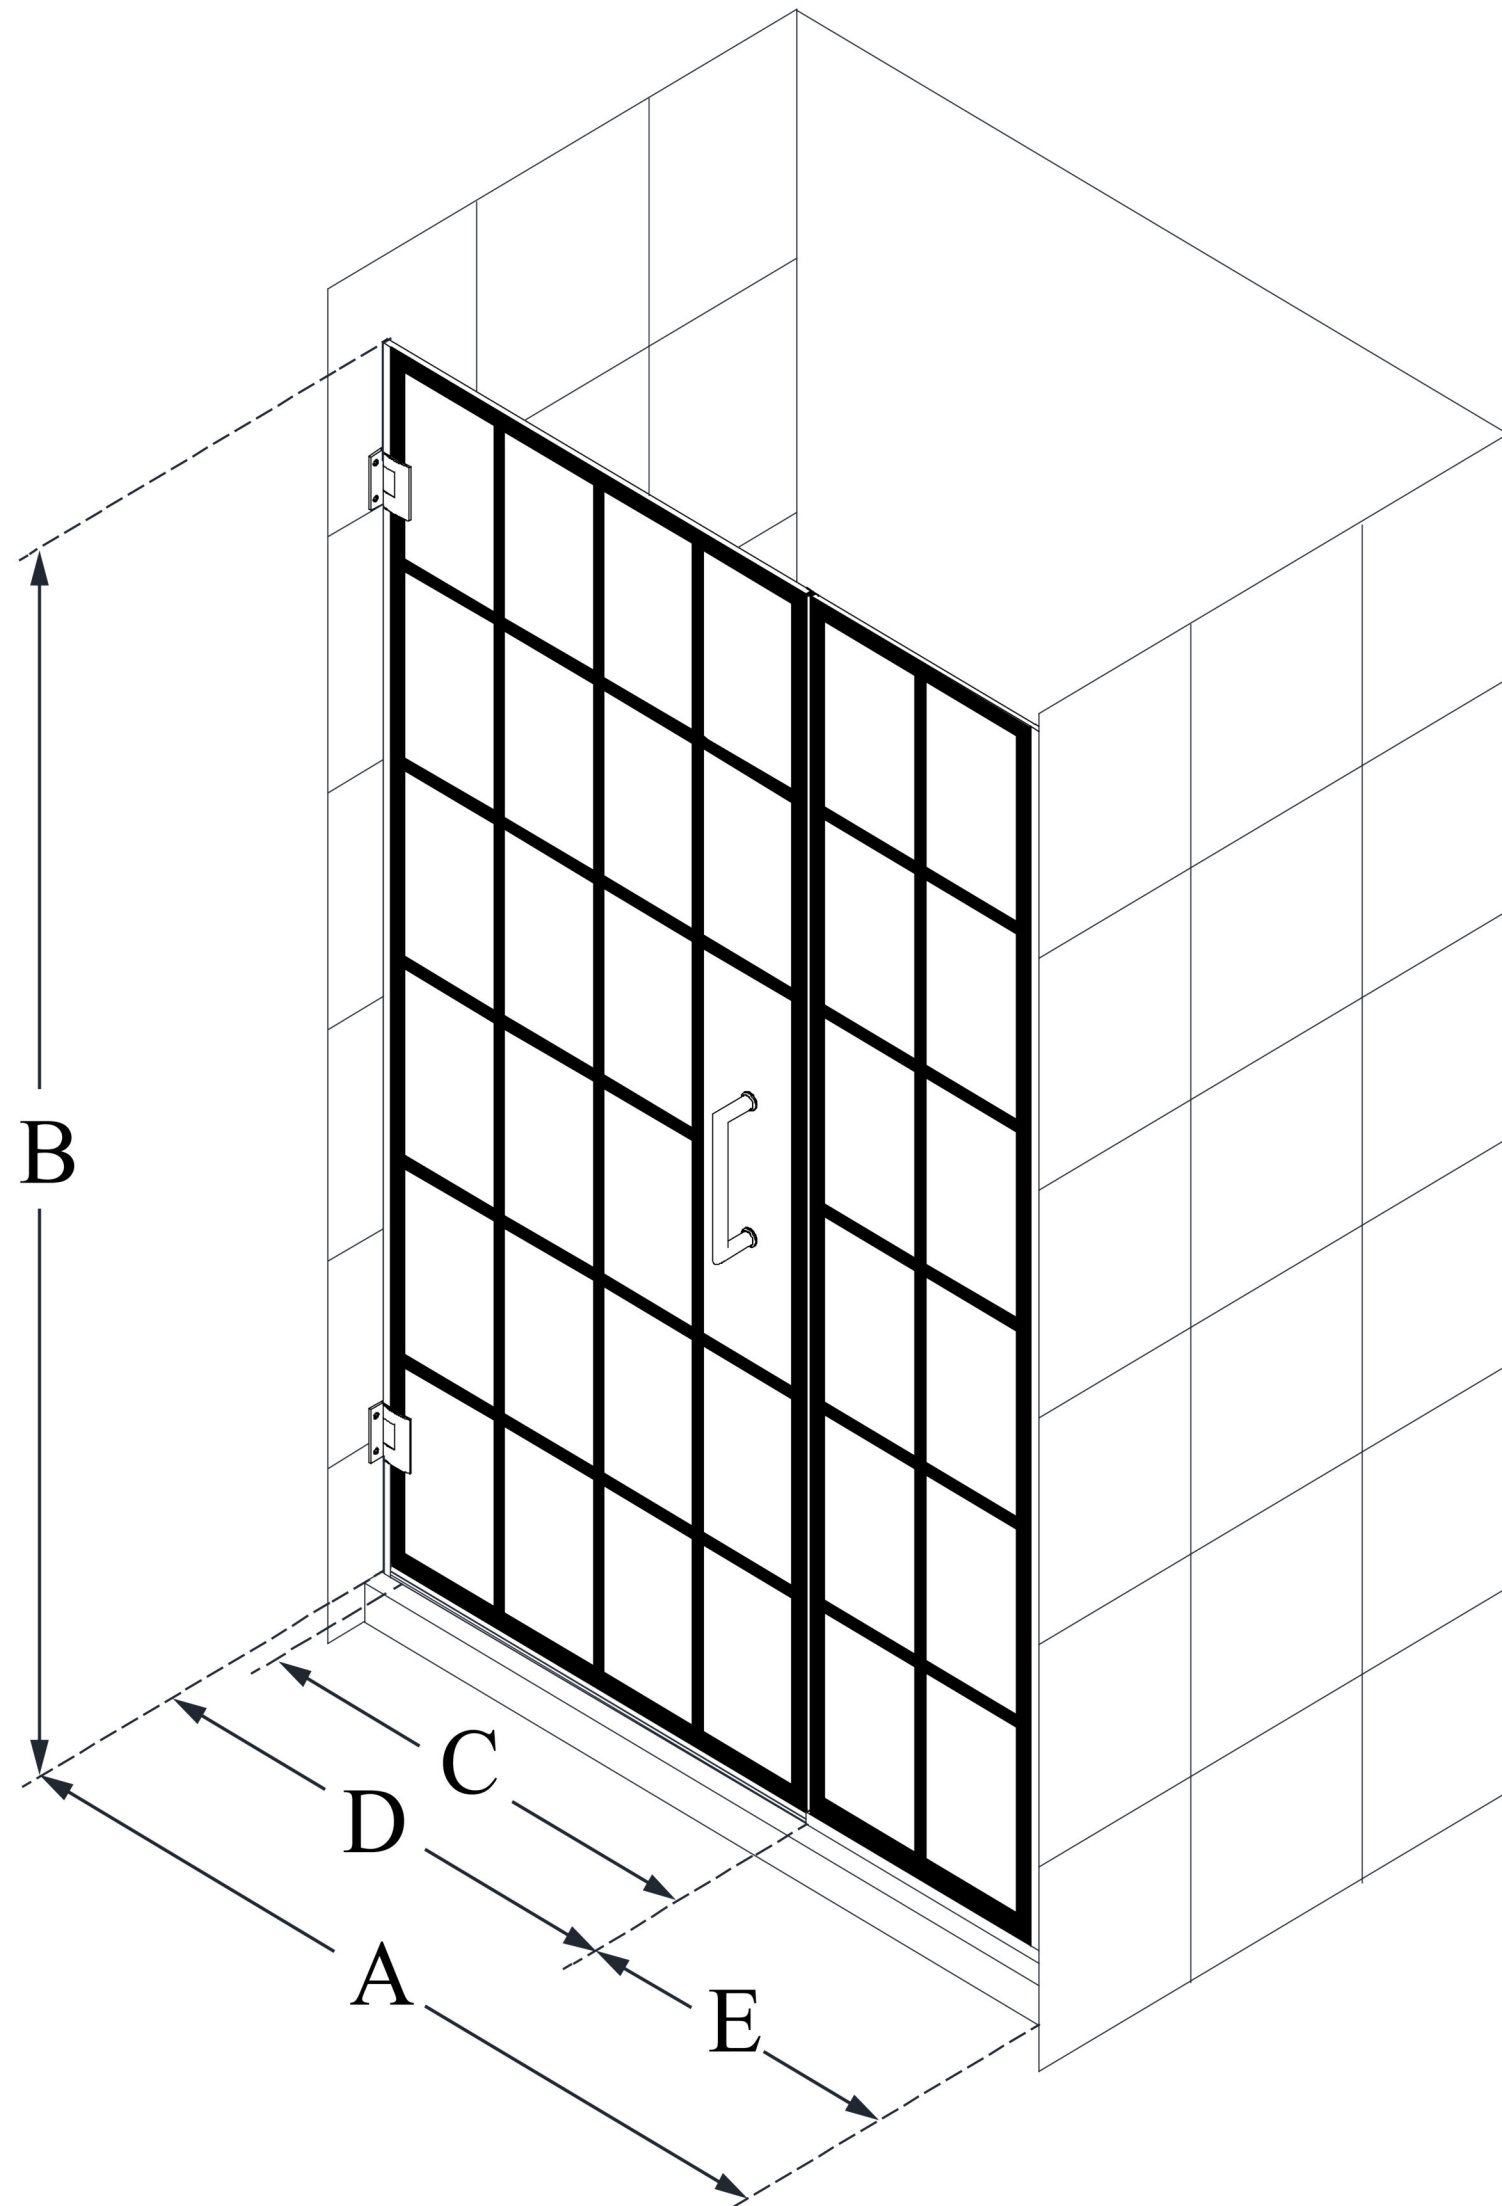

SHDR-2446720-89

UNIDOOR TOULON

DreamLine Unidoor Toulon 46-
46 1/2 in. W x 72 in. H Frameless
Hinged Shower Door

SWING DOOR

CONFIGURATION DIMENSIONS:

A: 46 - 46 1/2 in.

MODEL WIDTH

B: 72 in.

MODEL HEIGHT

C: 29 3/8 in.

ACCESS WIDTH

D: 30 3/8 in.

DOOR WIDTH

E: 15 5/8 in.

INLINE PANEL WIDTH

DreamLine reserves the right to update or modify the hardware or materials pictured without prior notice for the purpose of product improvement and customer satisfaction.