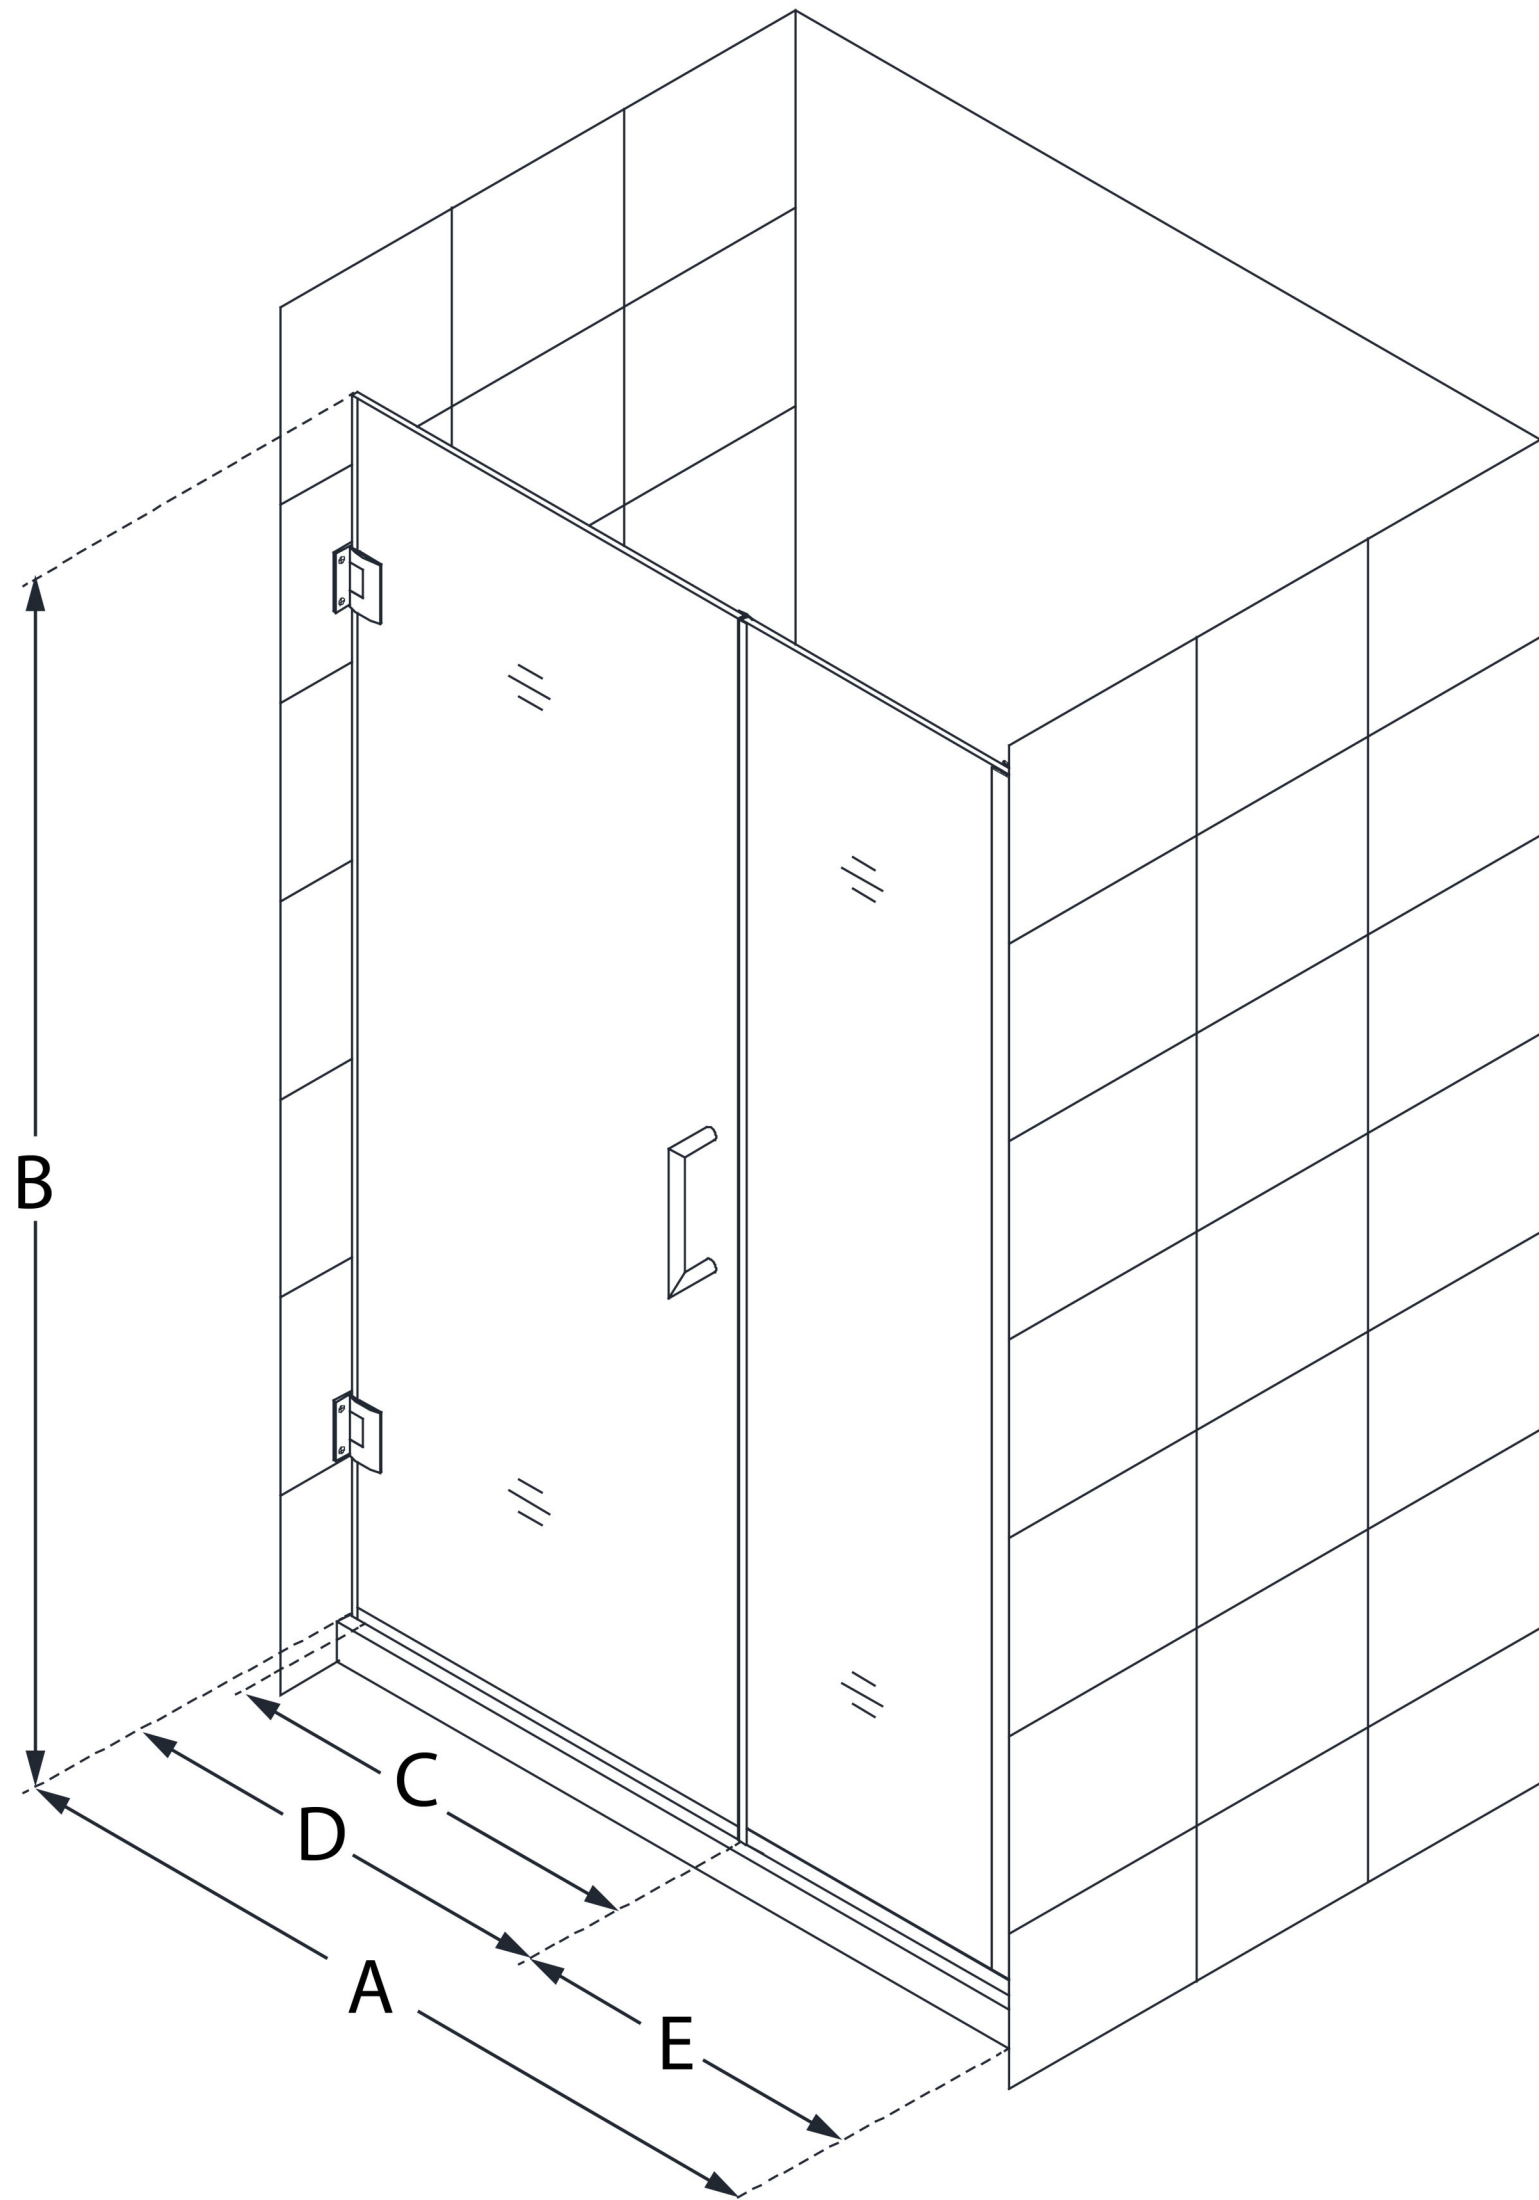

SHDR-244507210

UNIDOOR PLUS

DreamLine Unidoor Plus 45-45 1/2
in. W x 72 in. H Frameless Hinged
Shower Door, Clear Glass

SWING DOOR

CONFIGURATION DIMENSIONS:

A: 45 - 45 1/2 in.

MODEL WIDTH

B: 72 in.

MODEL HEIGHT

C: 22 in.

ACCESS WIDTH

D: 23 in.

DOOR WIDTH

E: 22 in.

INLINE PANEL WIDTH

DreamLine reserves the right to update or modify the hardware or materials pictured without prior notice for the purpose of product improvement and customer satisfaction.