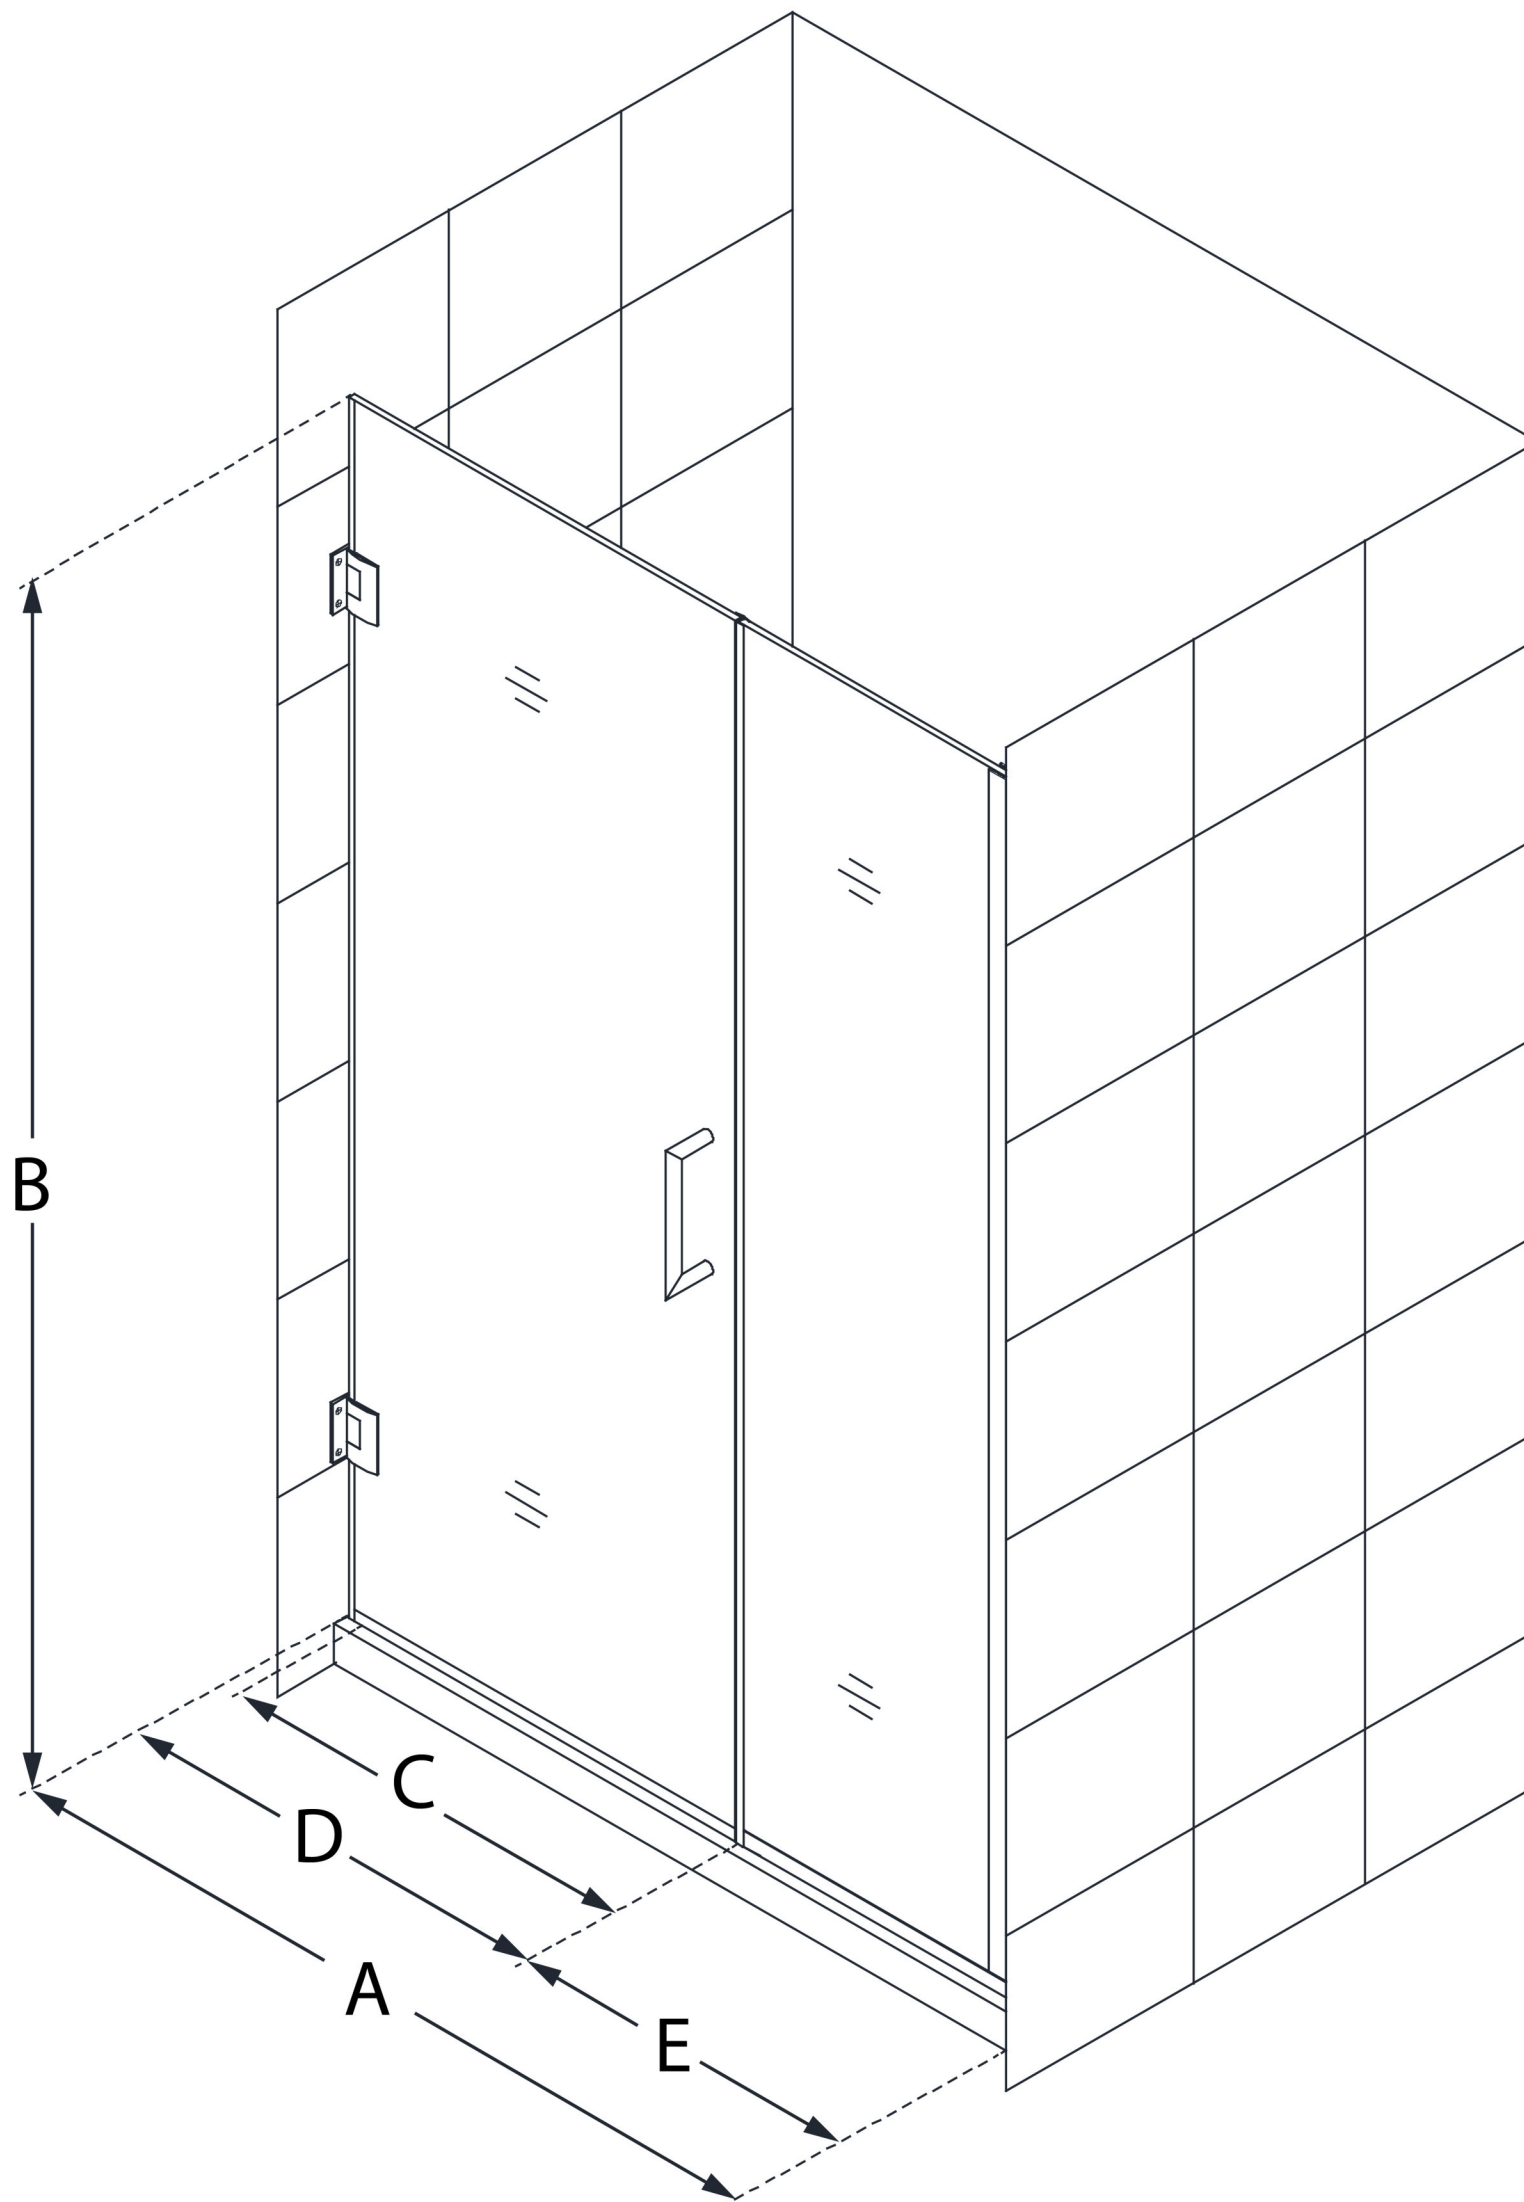

SHDR-244457210

UNIDOOR PLUS

DreamLine Unidoor Plus 44 1/2
- 45 in. W x 72 in. H Frameless
Hinged Shower Door, Clear Glass

SWING DOOR

CONFIGURATION DIMENSIONS:

A: 44 1/2 - 45 in.

MODEL WIDTH

B: 72 in.

MODEL HEIGHT

C: 29 in.

ACCESS WIDTH

D: 30 in.

DOOR WIDTH

E: 14 1/2 in.

INLINE PANEL WIDTH

DreamLine reserves the right to update or modify the hardware or materials pictured without prior notice for the purpose of product improvement and customer satisfaction.