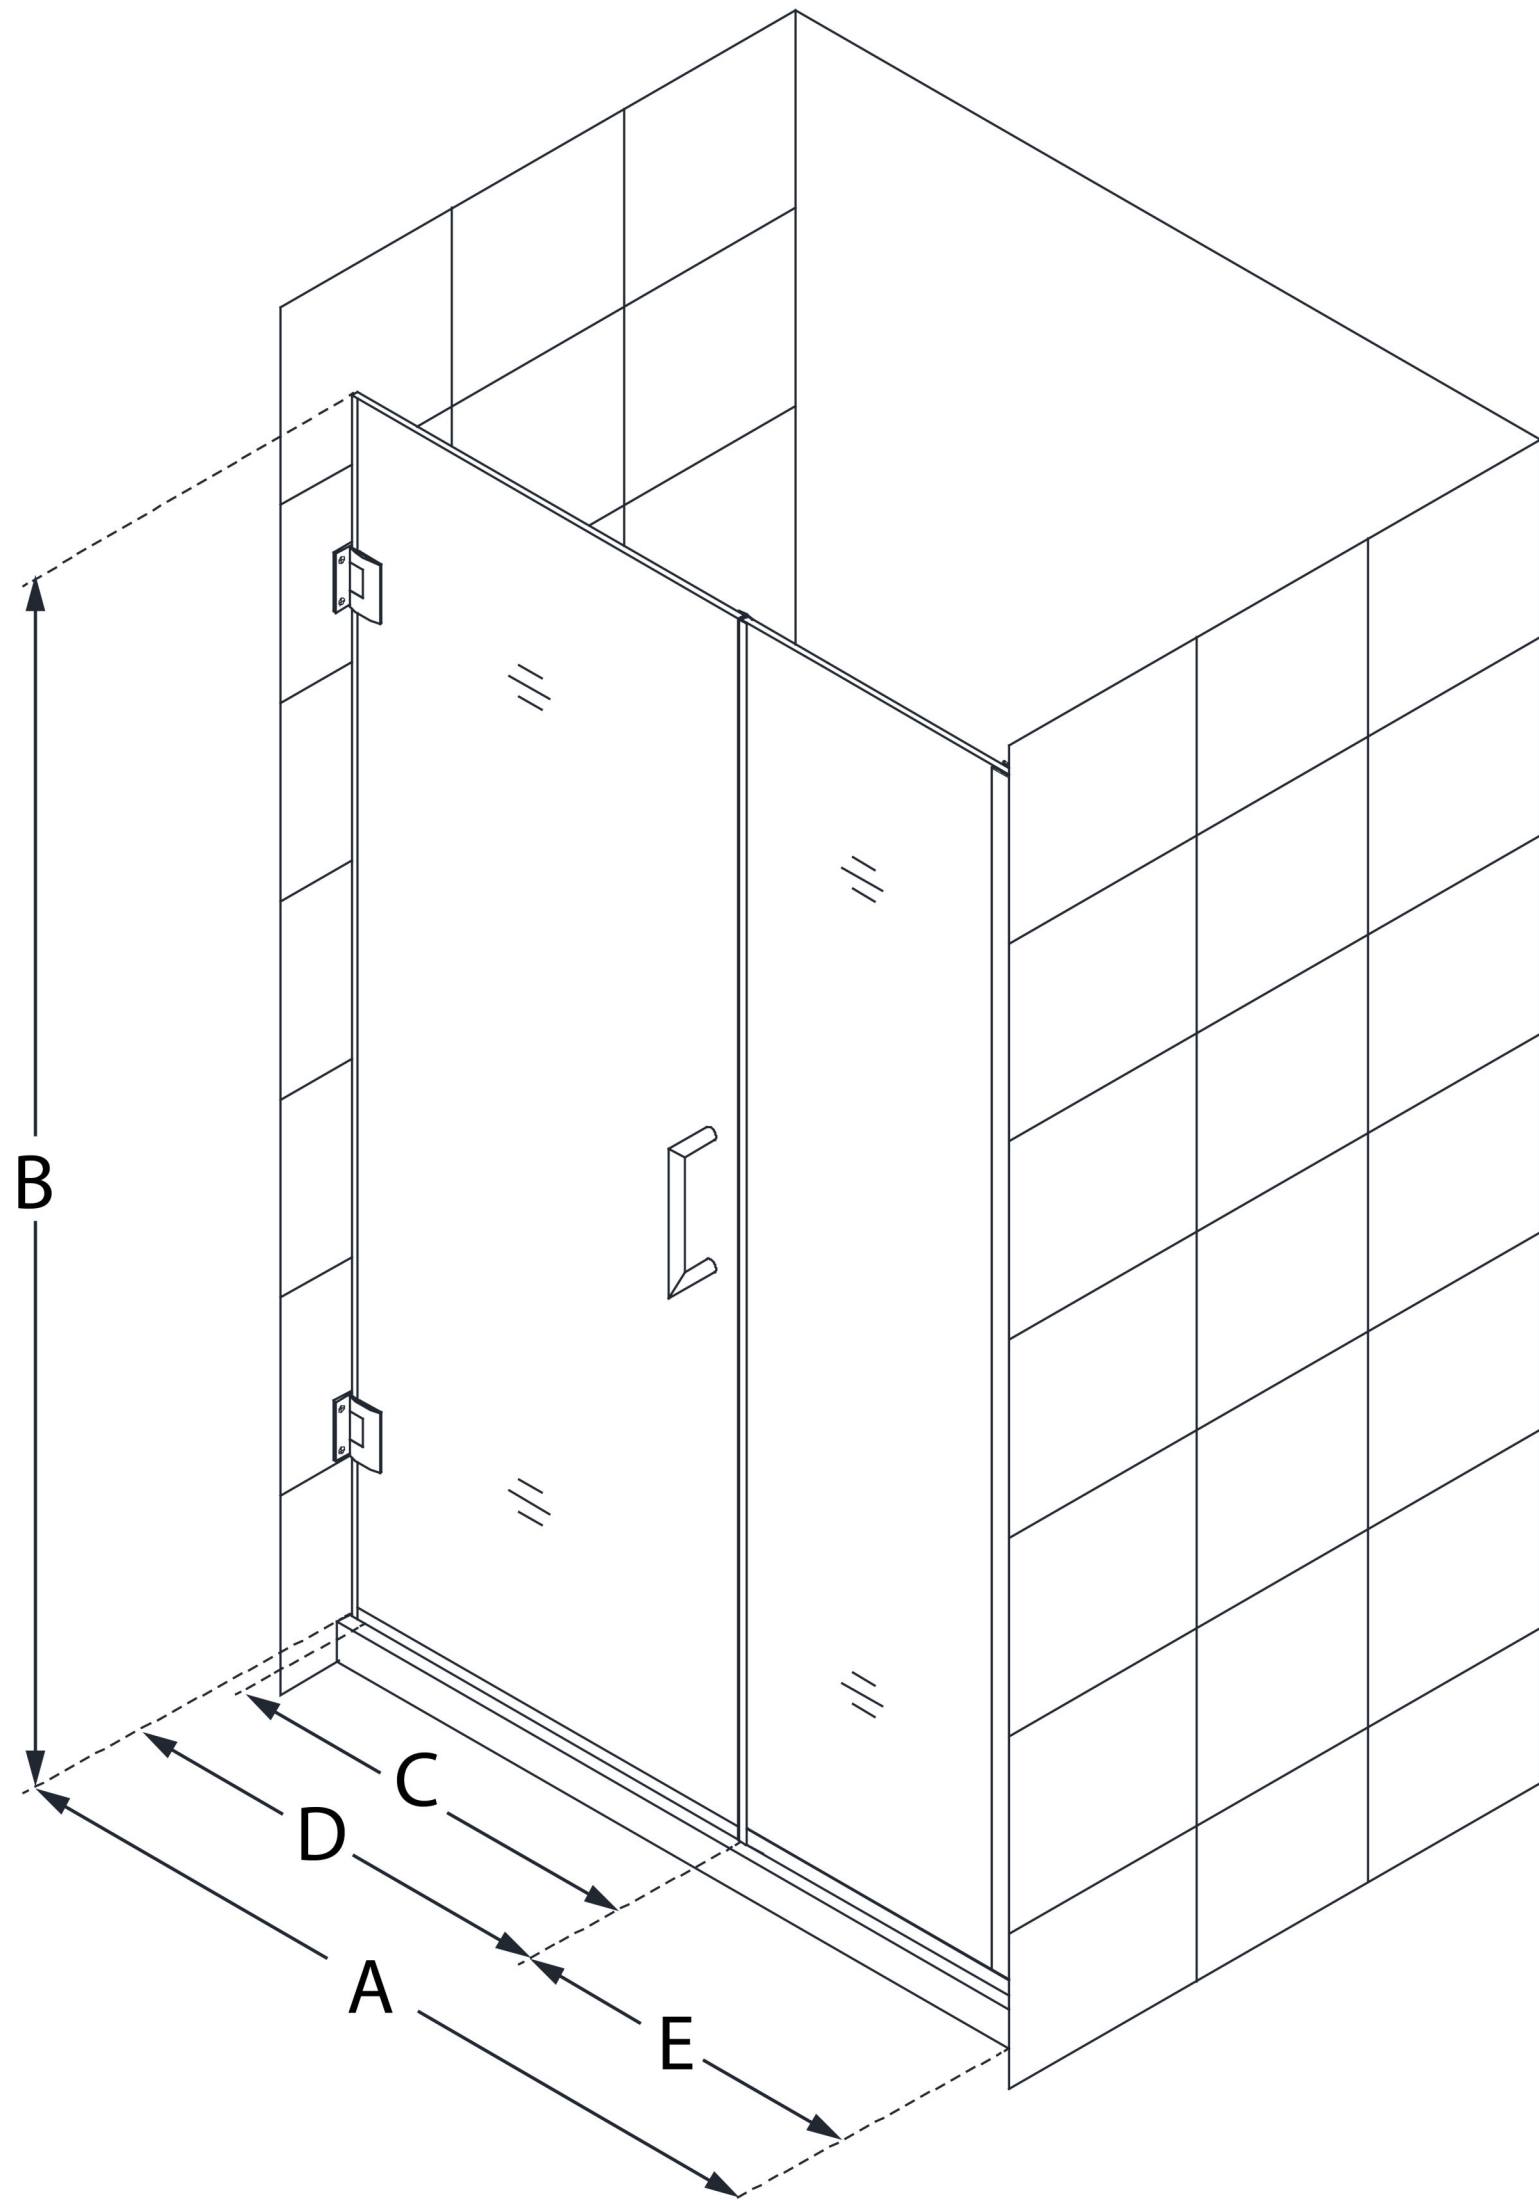

SHDR-244357210

UNIDOOR PLUS

DreamLine Unidoor Plus 43 1/2
- 44 in. W x 72 in. H Frameless
Hinged Shower Door, Clear Glass

SWING DOOR

CONFIGURATION DIMENSIONS:

A: 43 1/2 - 44 in.

MODEL WIDTH

B: 72 in.

MODEL HEIGHT

C: 28 in.

ACCESS WIDTH

D: 29 in.

DOOR WIDTH

E: 14 1/2 in.

INLINE PANEL WIDTH

DreamLine reserves the right to update or modify the hardware or materials pictured without prior notice for the purpose of product improvement and customer satisfaction.