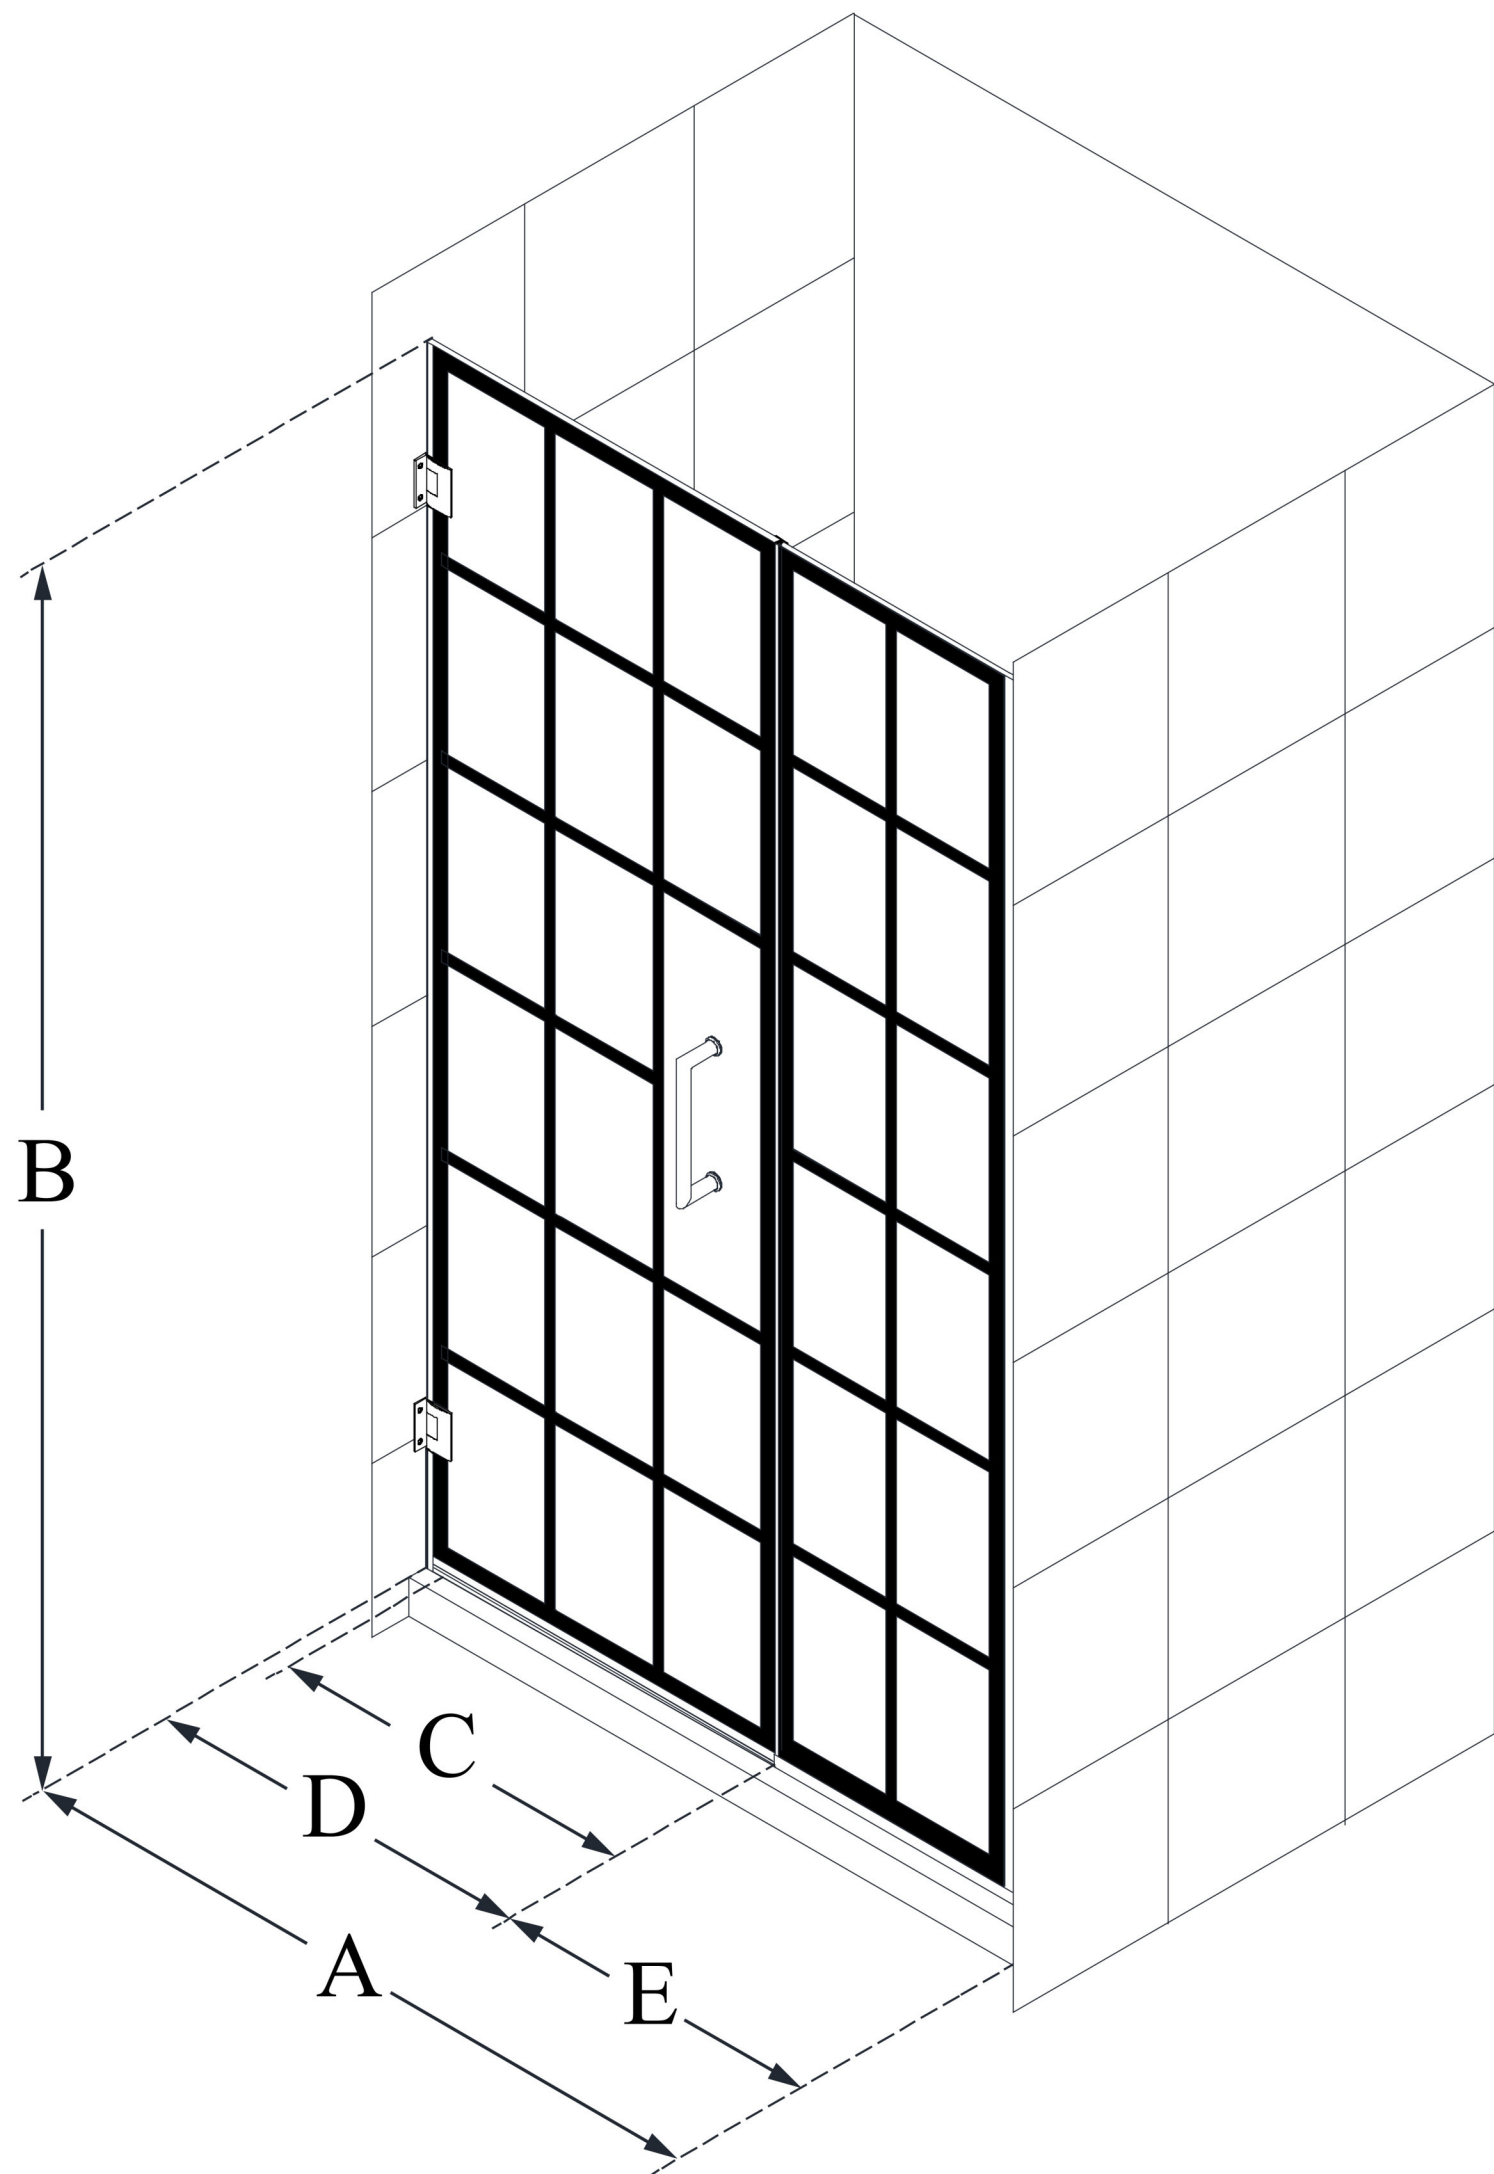

SHDR-2440720

UNIDOOR TOULON

DreamLine Unidoor Toulon 40 - 40
1/2" W x 72" H Frameless Hinged
Shower Door

SWING DOOR

CONFIGURATION DIMENSIONS:

A: 40" - 40 1/2"

MODEL WIDTH

B: 72"

MODEL HEIGHT

C: 22 7/8"

ACCESS WIDTH

D: 23 7/8"

DOOR WIDTH

E: 16 1/8"

INLINE PANEL WIDTH

DreamLine reserves the right to update or modify the hardware or materials pictured without prior notice for the purpose of product improvement and customer satisfaction.