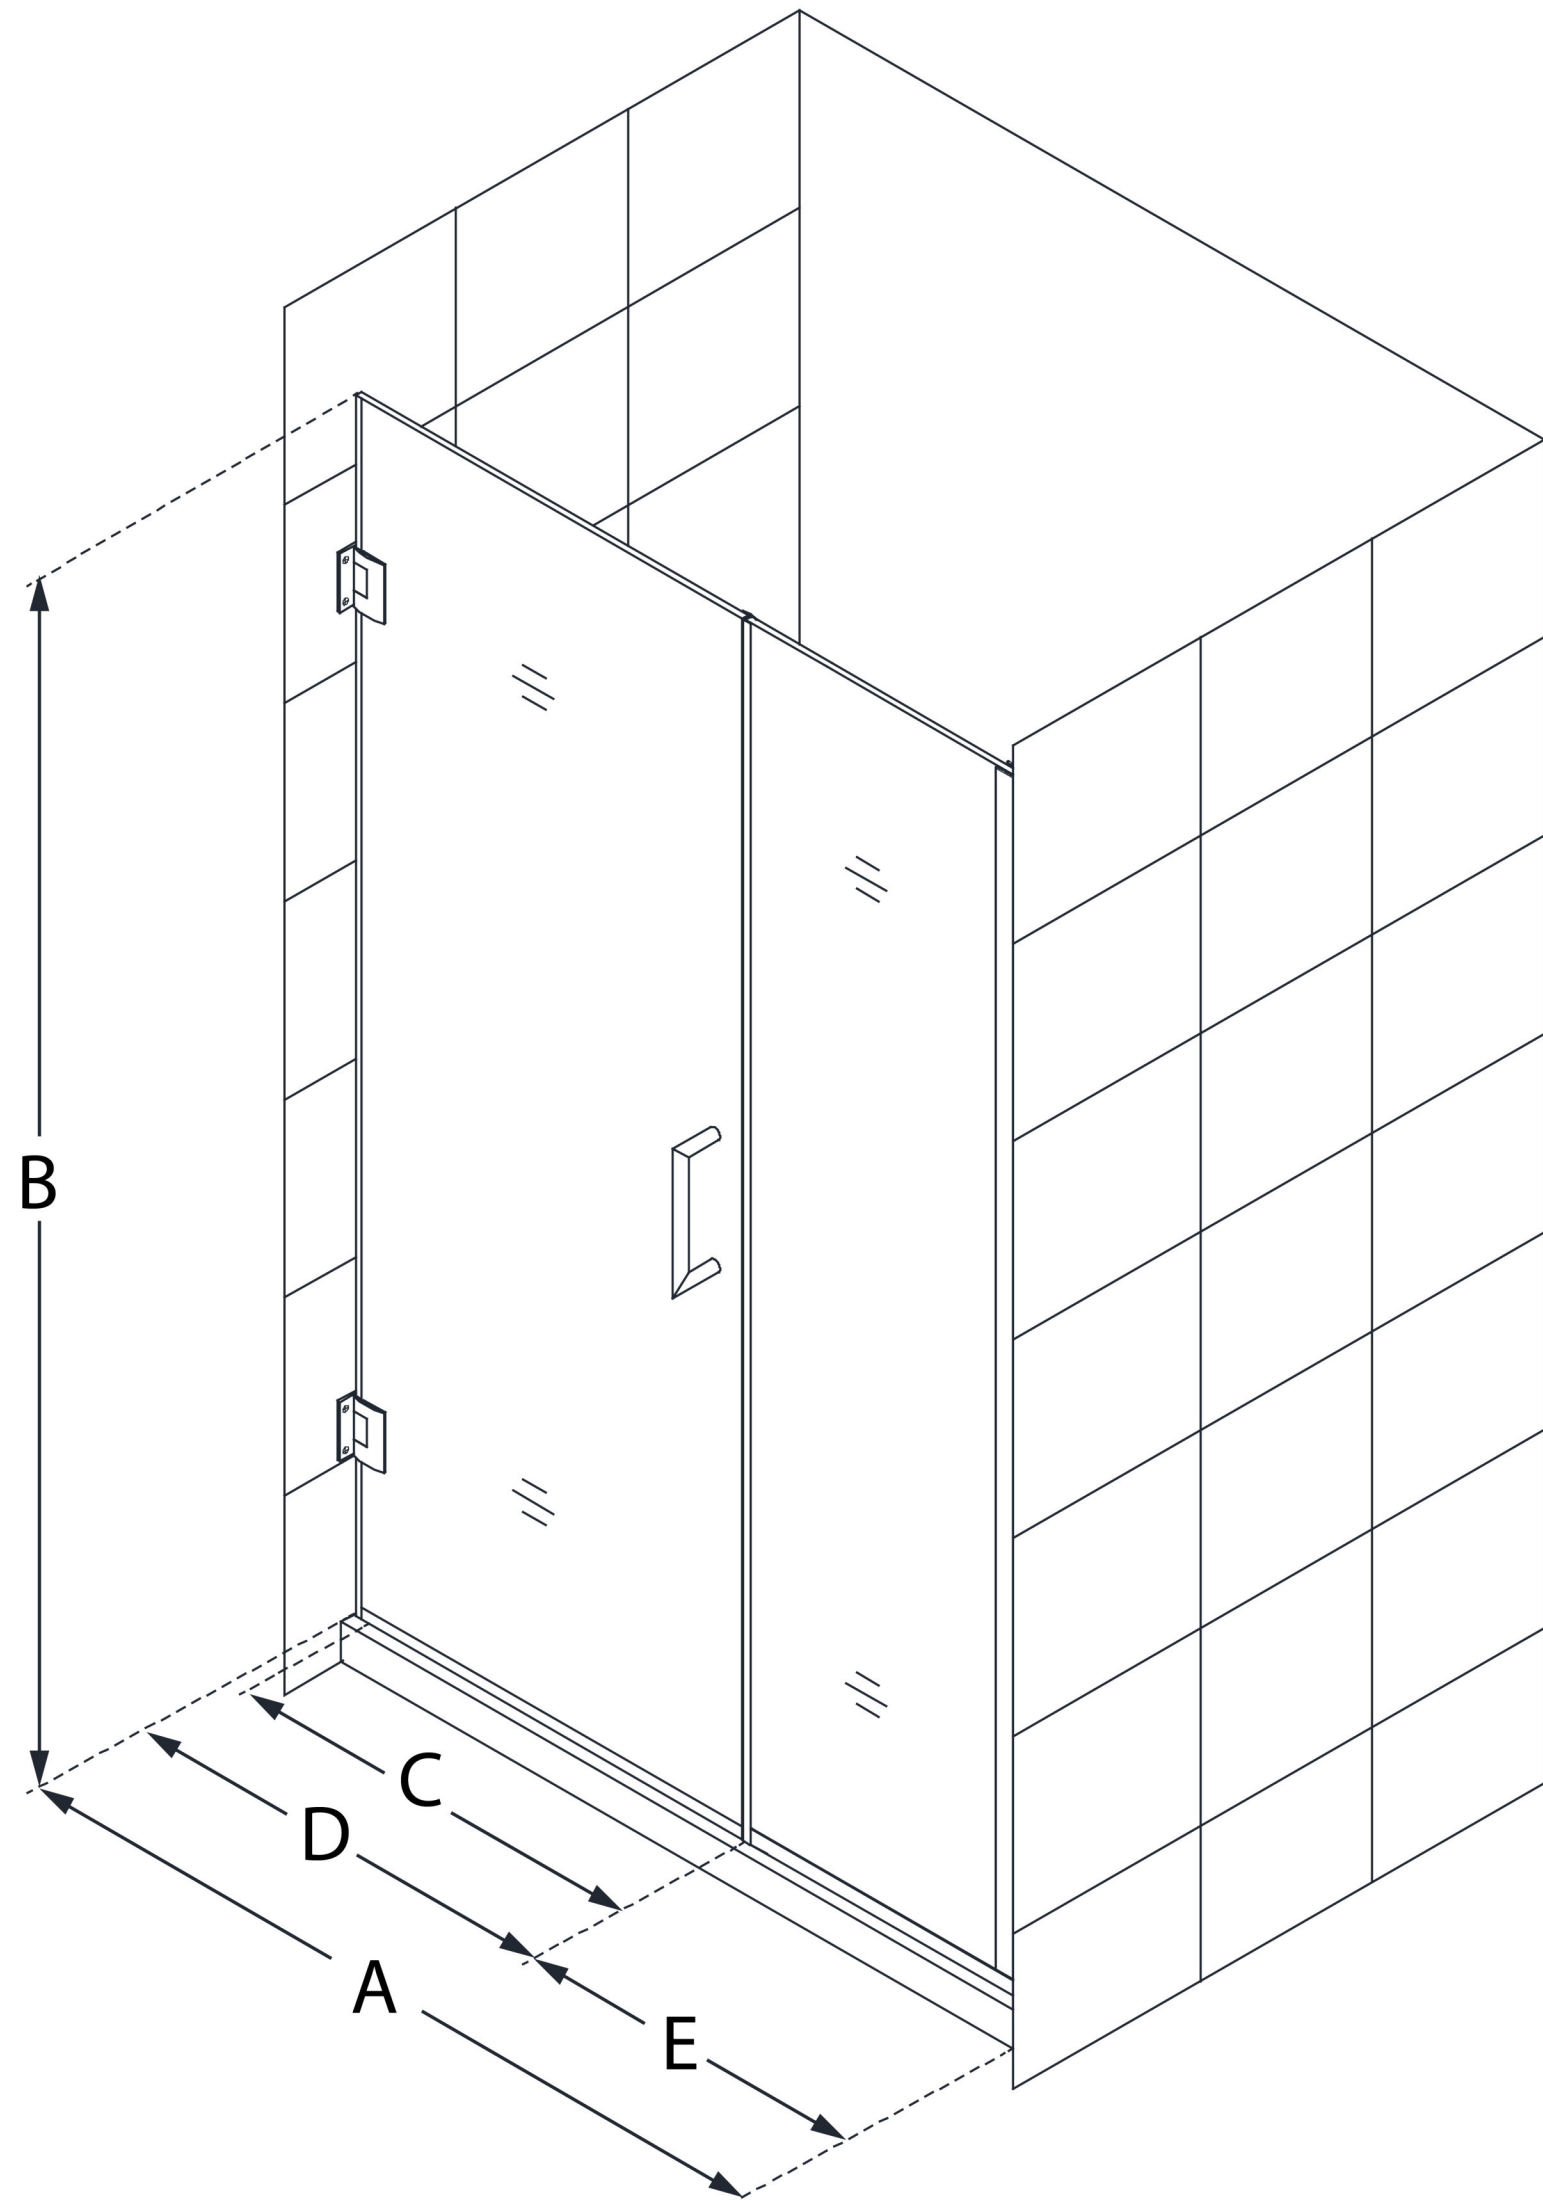

# UNIDOOR PLUS

DreamLine Unidoor Plus 40 1/2 - 41  
in. W x 72 in. H Frameless Hinged  
Shower Door, Clear Glass

**SWING DOOR**

## CONFIGURATION DIMENSIONS:

**A: 40 1/2 - 41 in.**

MODEL WIDTH

**B: 72 in.**

MODEL HEIGHT

**C: 25 in.**

ACCESS WIDTH

**D: 26 in.**

DOOR WIDTH

**E: 14 1/2 in.**

INLINE PANEL WIDTH

DreamLine reserves the right to update or modify the hardware or materials pictured without prior notice for the purpose of product improvement and customer satisfaction.