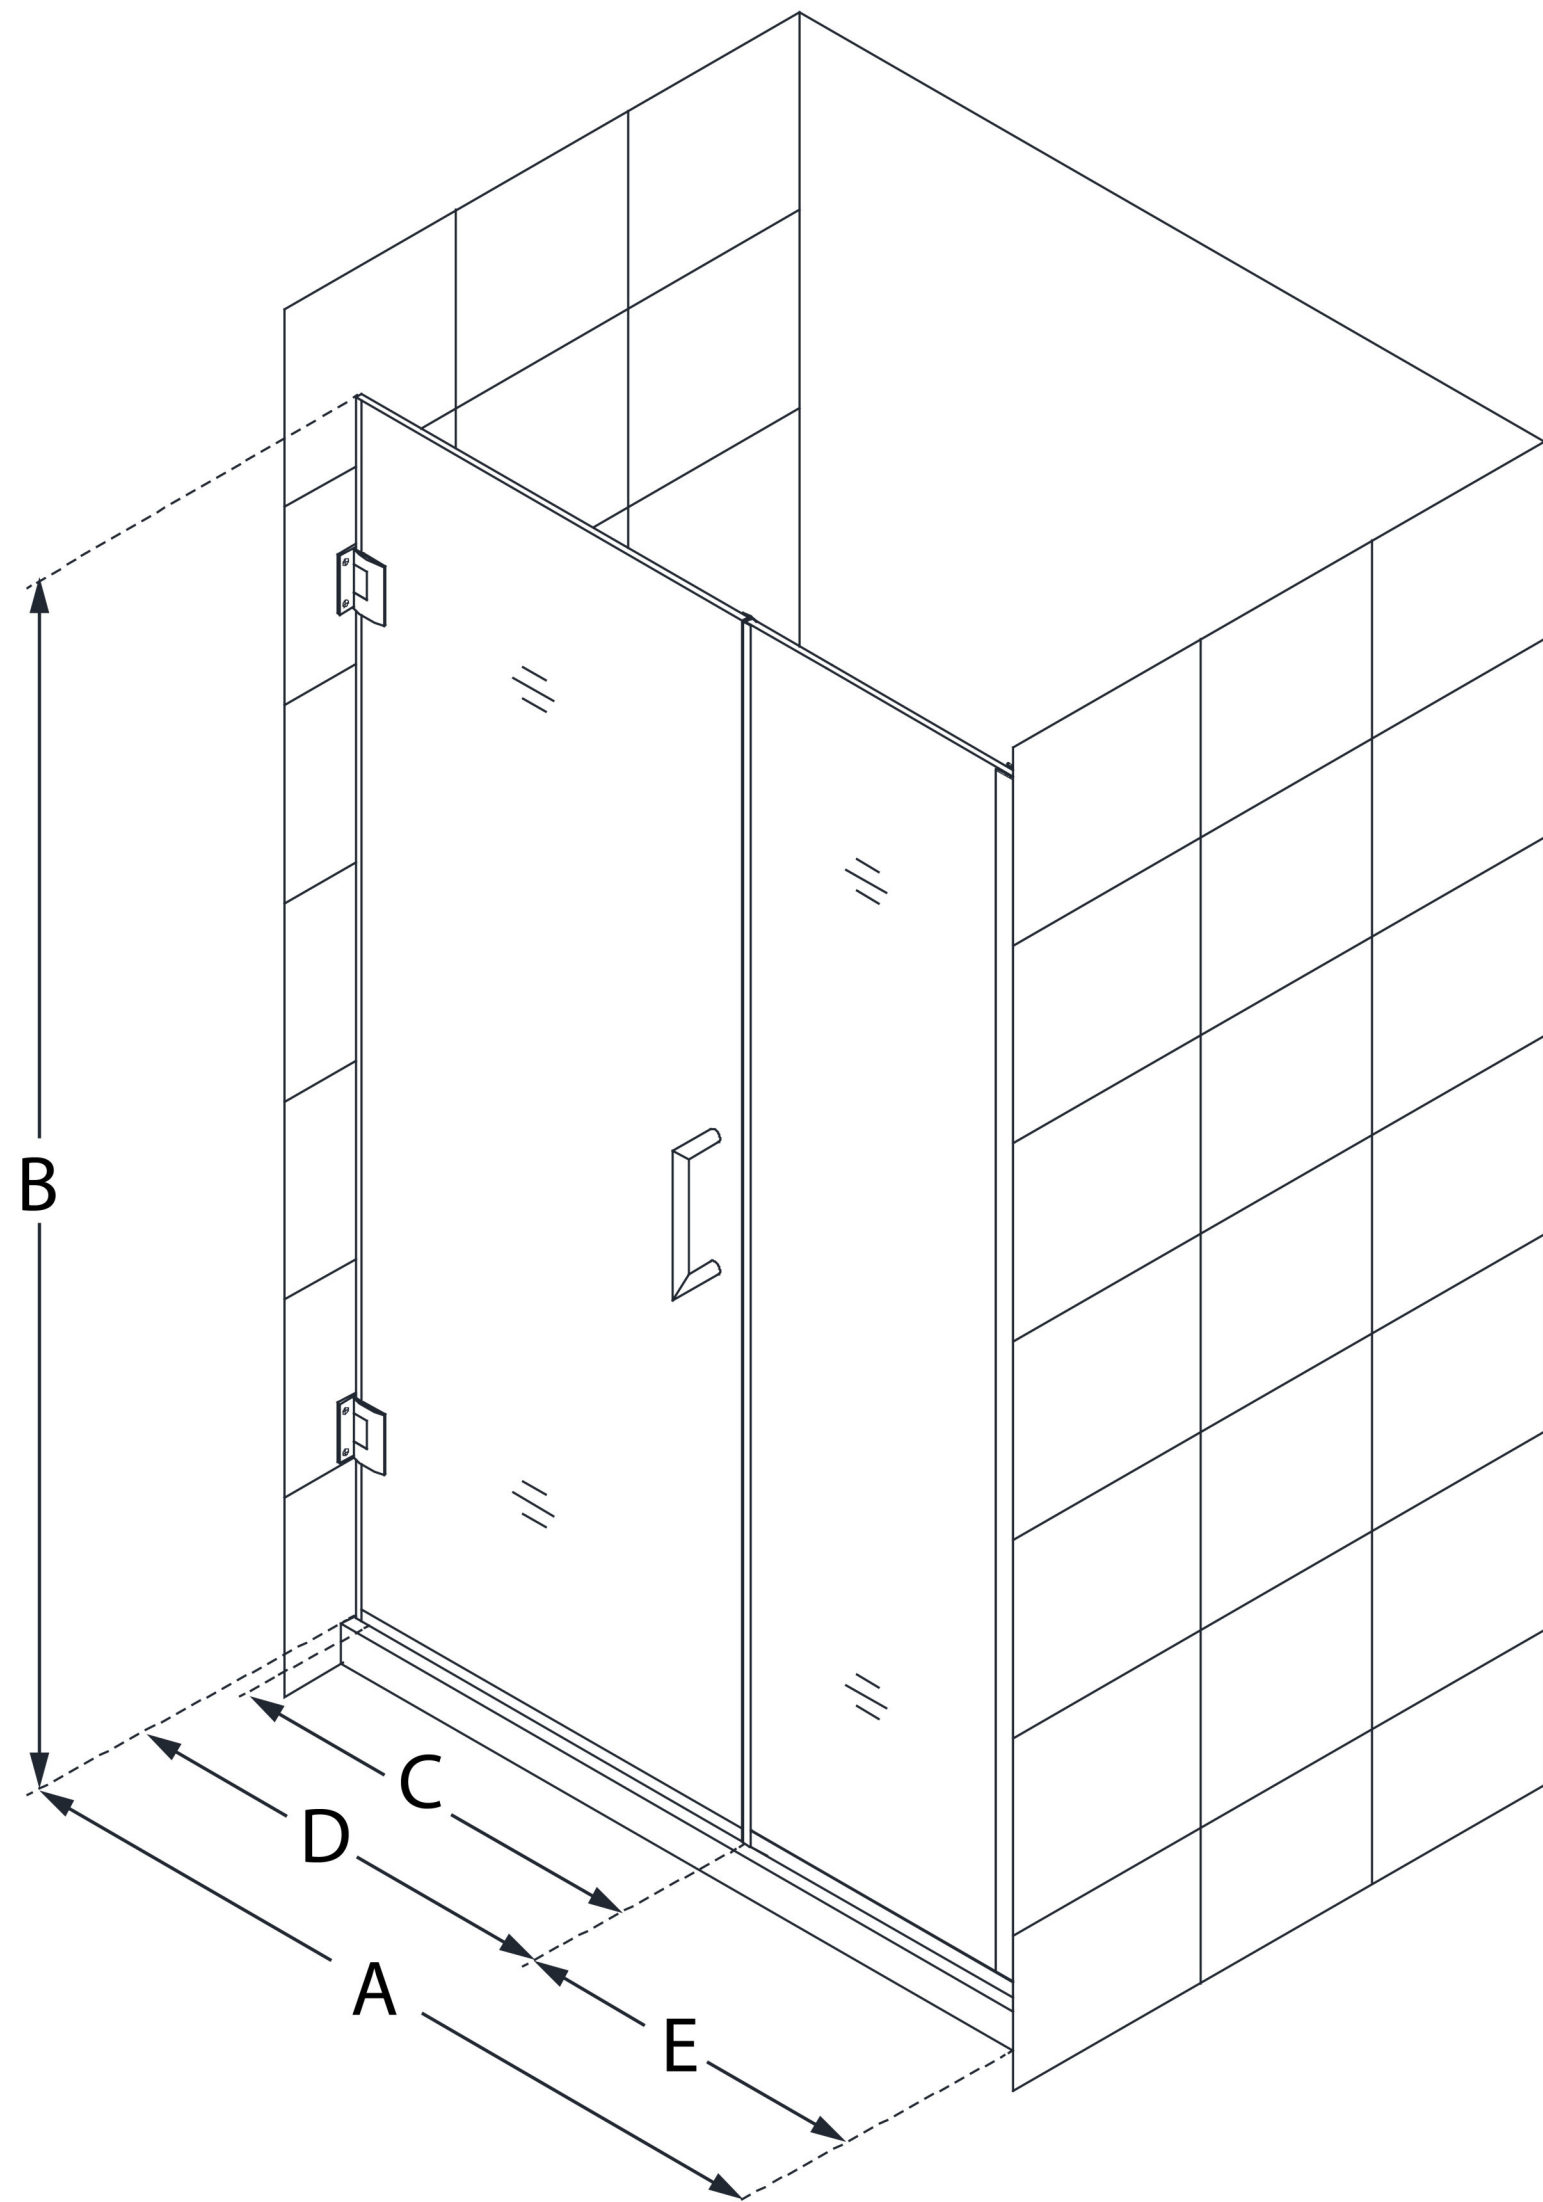

# UNIDOOR PLUS

DreamLine Unidoor Plus 39 1/2  
- 40 in. W x 72 in. H Frameless  
Hinged Shower Door, Clear Glass

**SWING DOOR**

## CONFIGURATION DIMENSIONS:

**A: 39 1/2 - 40 in.**

MODEL WIDTH

**B: 72 in.**

MODEL HEIGHT

**C: 24 in.**

ACCESS WIDTH

**D: 25 in.**

DOOR WIDTH

**E: 14 1/2 in.**

INLINE PANEL WIDTH

DreamLine reserves the right to update or modify the hardware or materials pictured without prior notice for the purpose of product improvement and customer satisfaction.