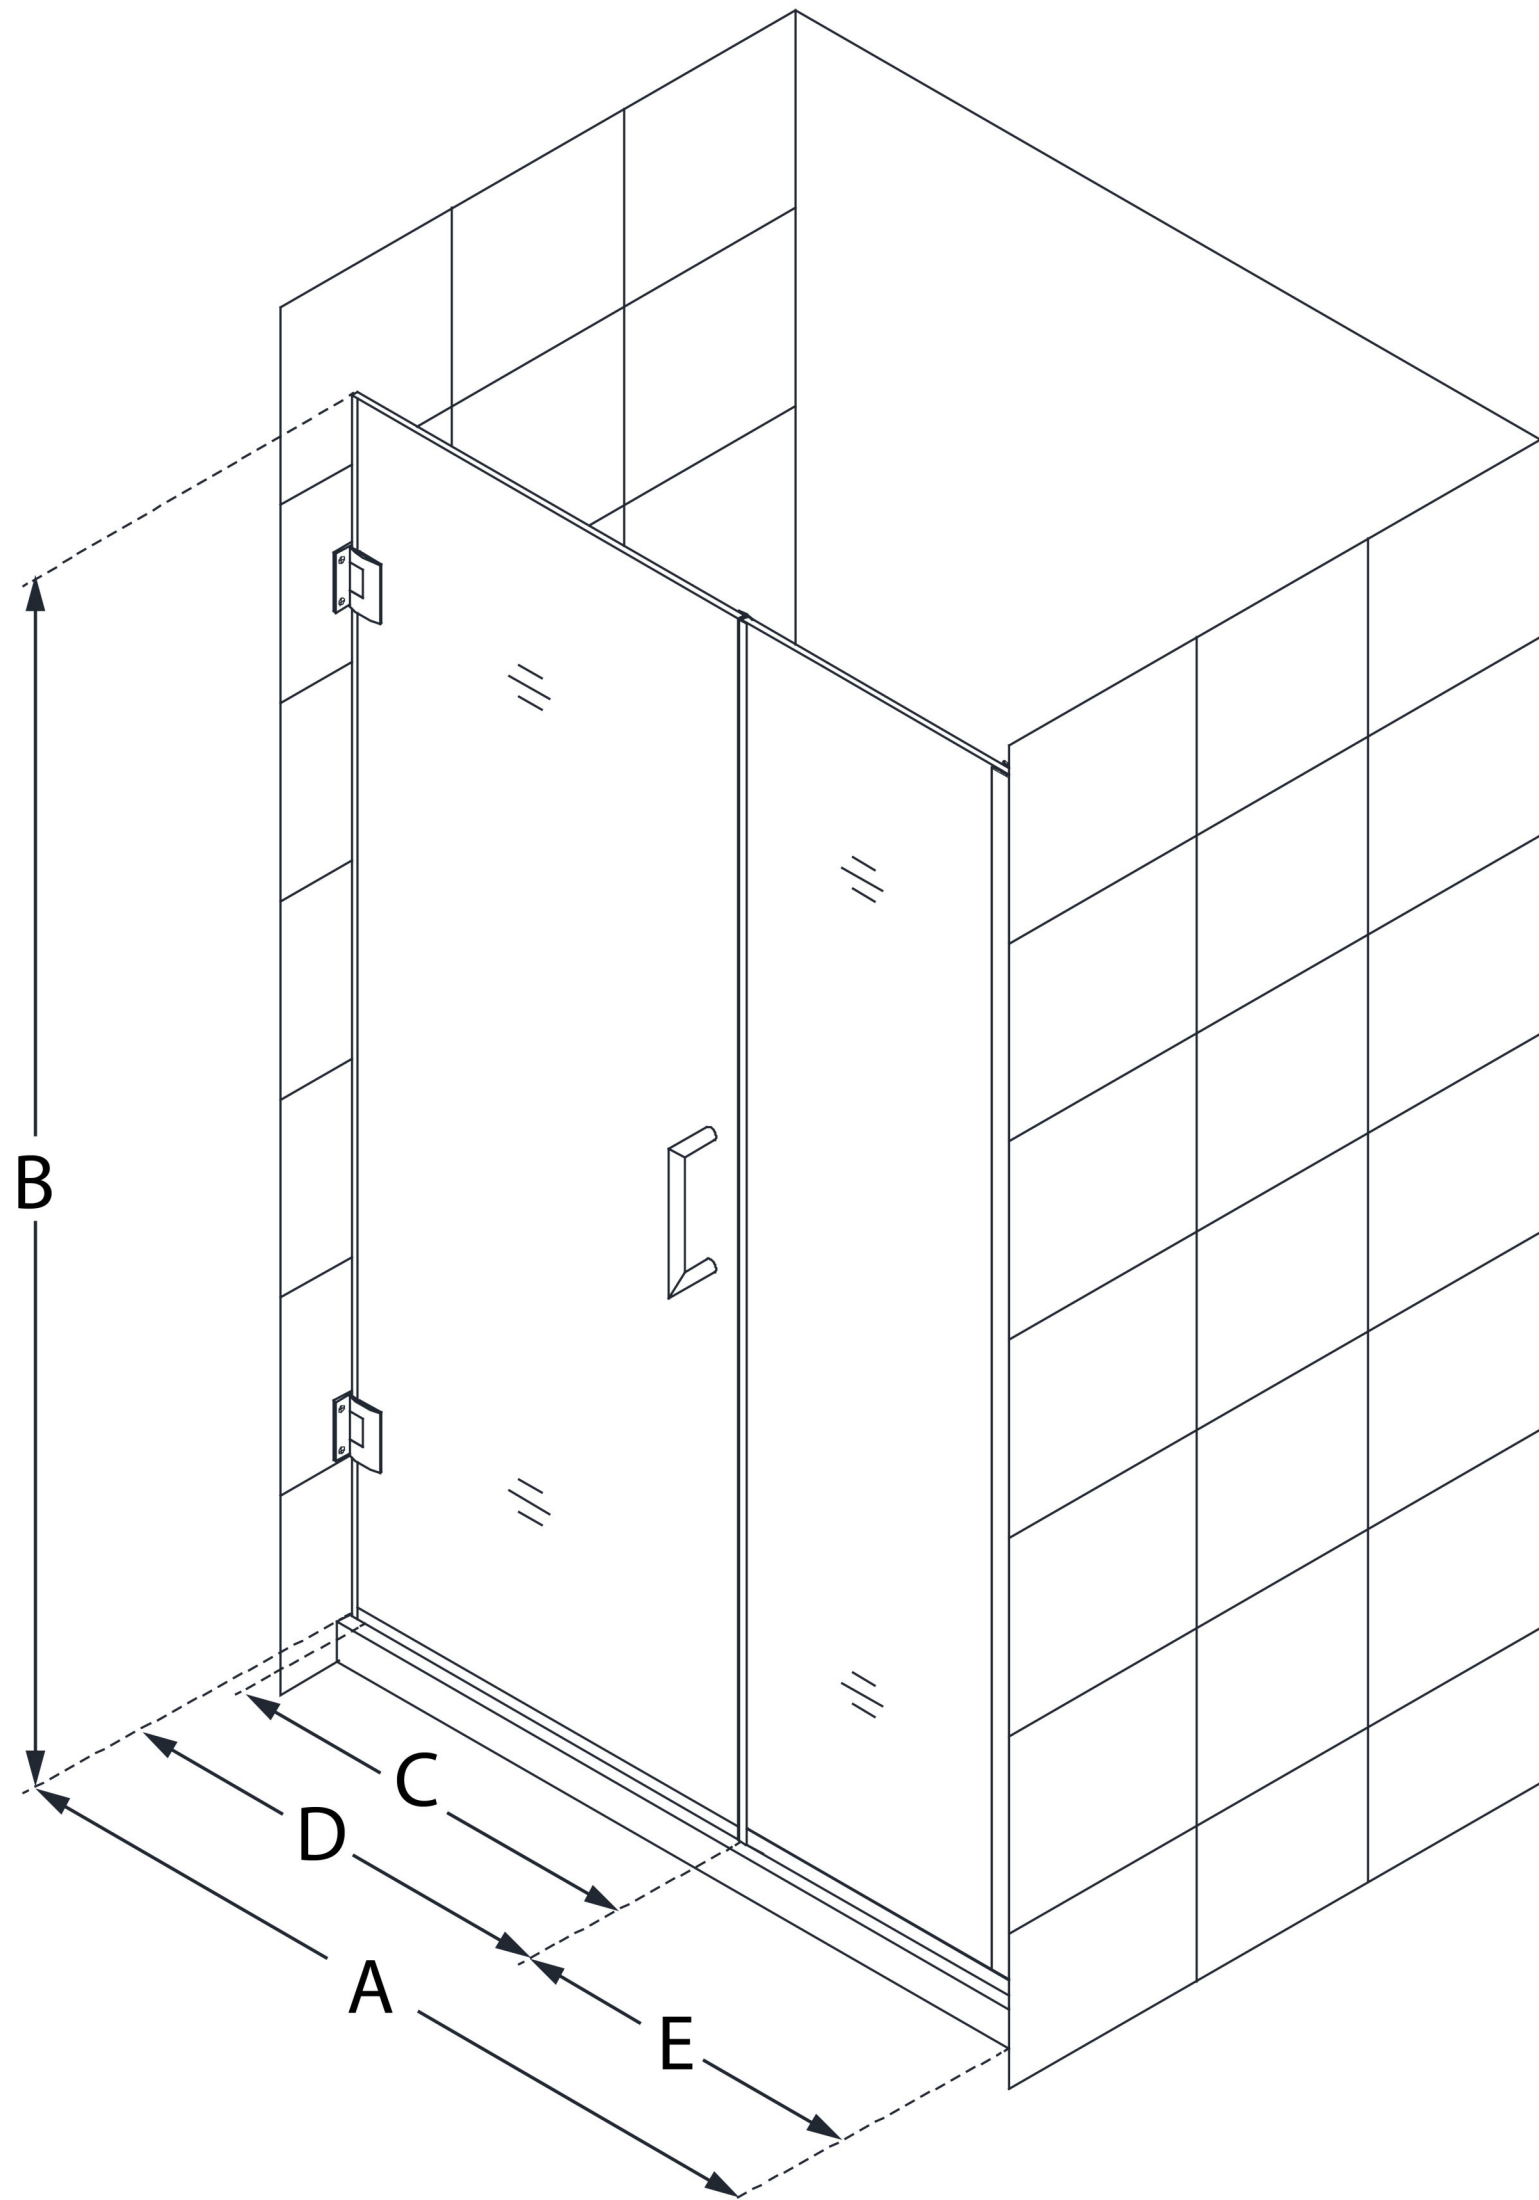

SHDR-243907210

UNIDOOR PLUS

DreamLine Unidoor Plus 39-39 1/2
in. W x 72 in. H Frameless Hinged
Shower Door, Clear Glass

SWING DOOR

CONFIGURATION DIMENSIONS:

A: 39 - 39 1/2 in.

MODEL WIDTH

B: 72 in.

MODEL HEIGHT

C: 24 in.

ACCESS WIDTH

D: 25 in.

DOOR WIDTH

E: 14 in.

INLINE PANEL WIDTH

DreamLine reserves the right to update or modify the hardware or materials pictured without prior notice for the purpose of product improvement and customer satisfaction.