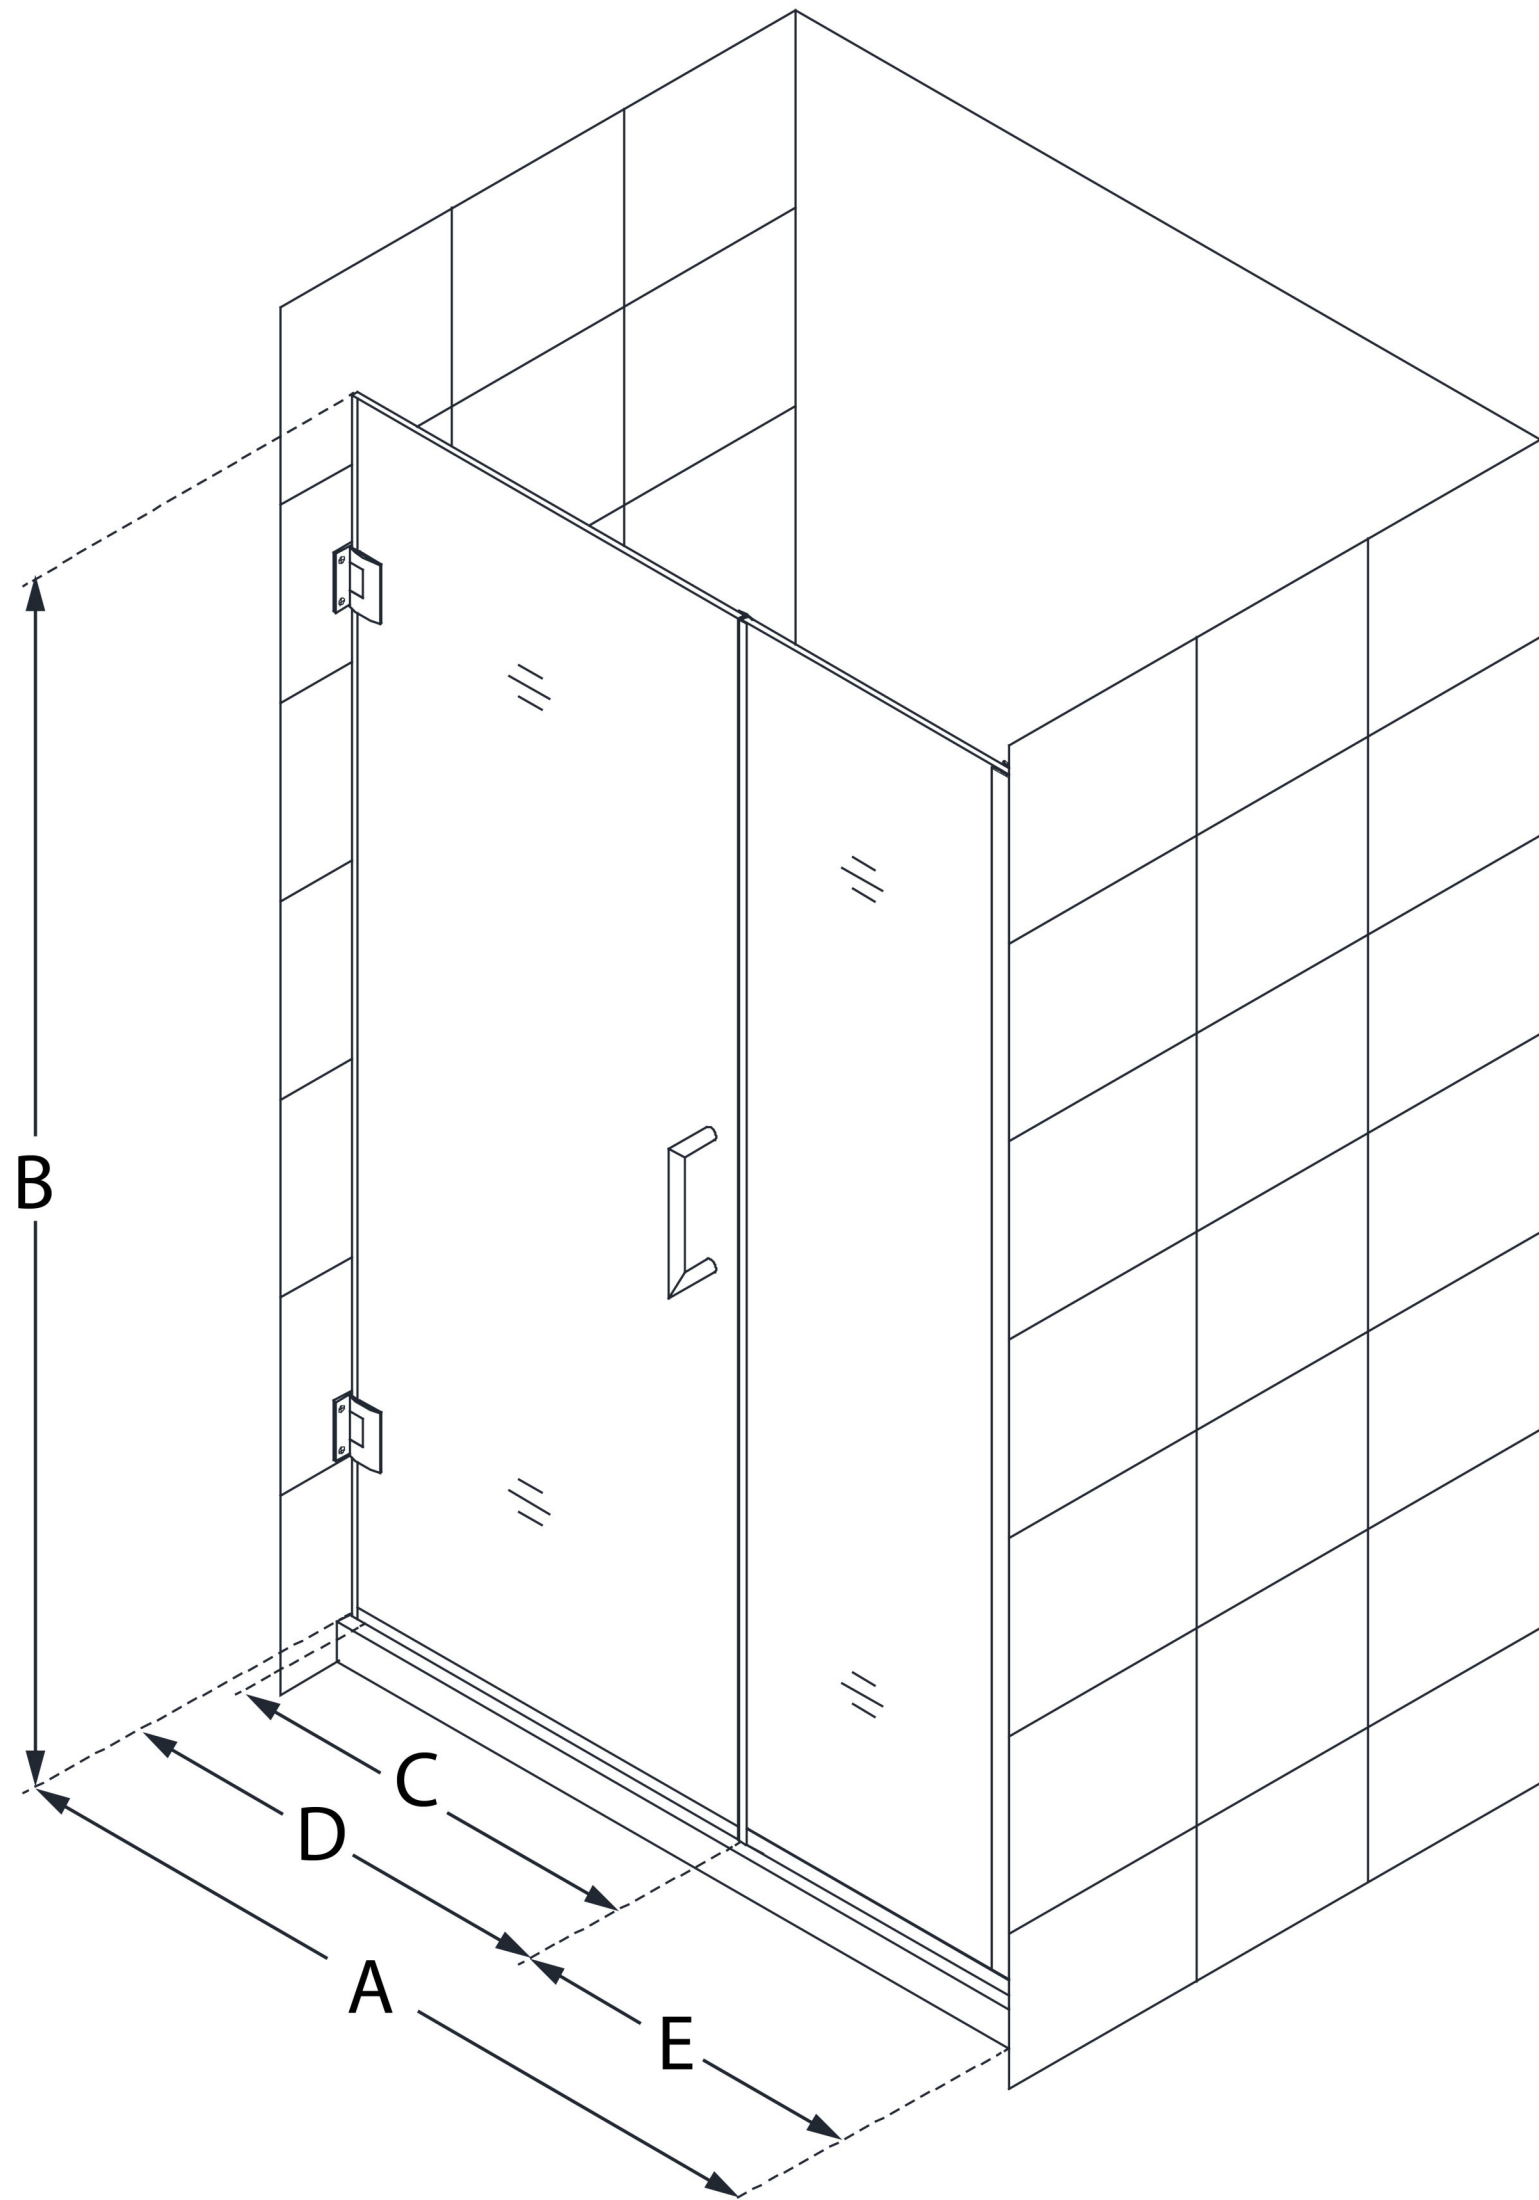

SHDR-243807210

UNIDOOR PLUS

DreamLine Unidoor Plus 38-38 1/2
in. W x 72 in. H Frameless Hinged
Shower Door, Clear Glass

SWING DOOR

CONFIGURATION DIMENSIONS:

A: 38 - 38 1/2 in.

MODEL WIDTH

B: 72 in.

MODEL HEIGHT

C: 23 in.

ACCESS WIDTH

D: 24 in.

DOOR WIDTH

E: 14 in.

INLINE PANEL WIDTH

DreamLine reserves the right to update or modify the hardware or materials pictured without prior notice for the purpose of product improvement and customer satisfaction.