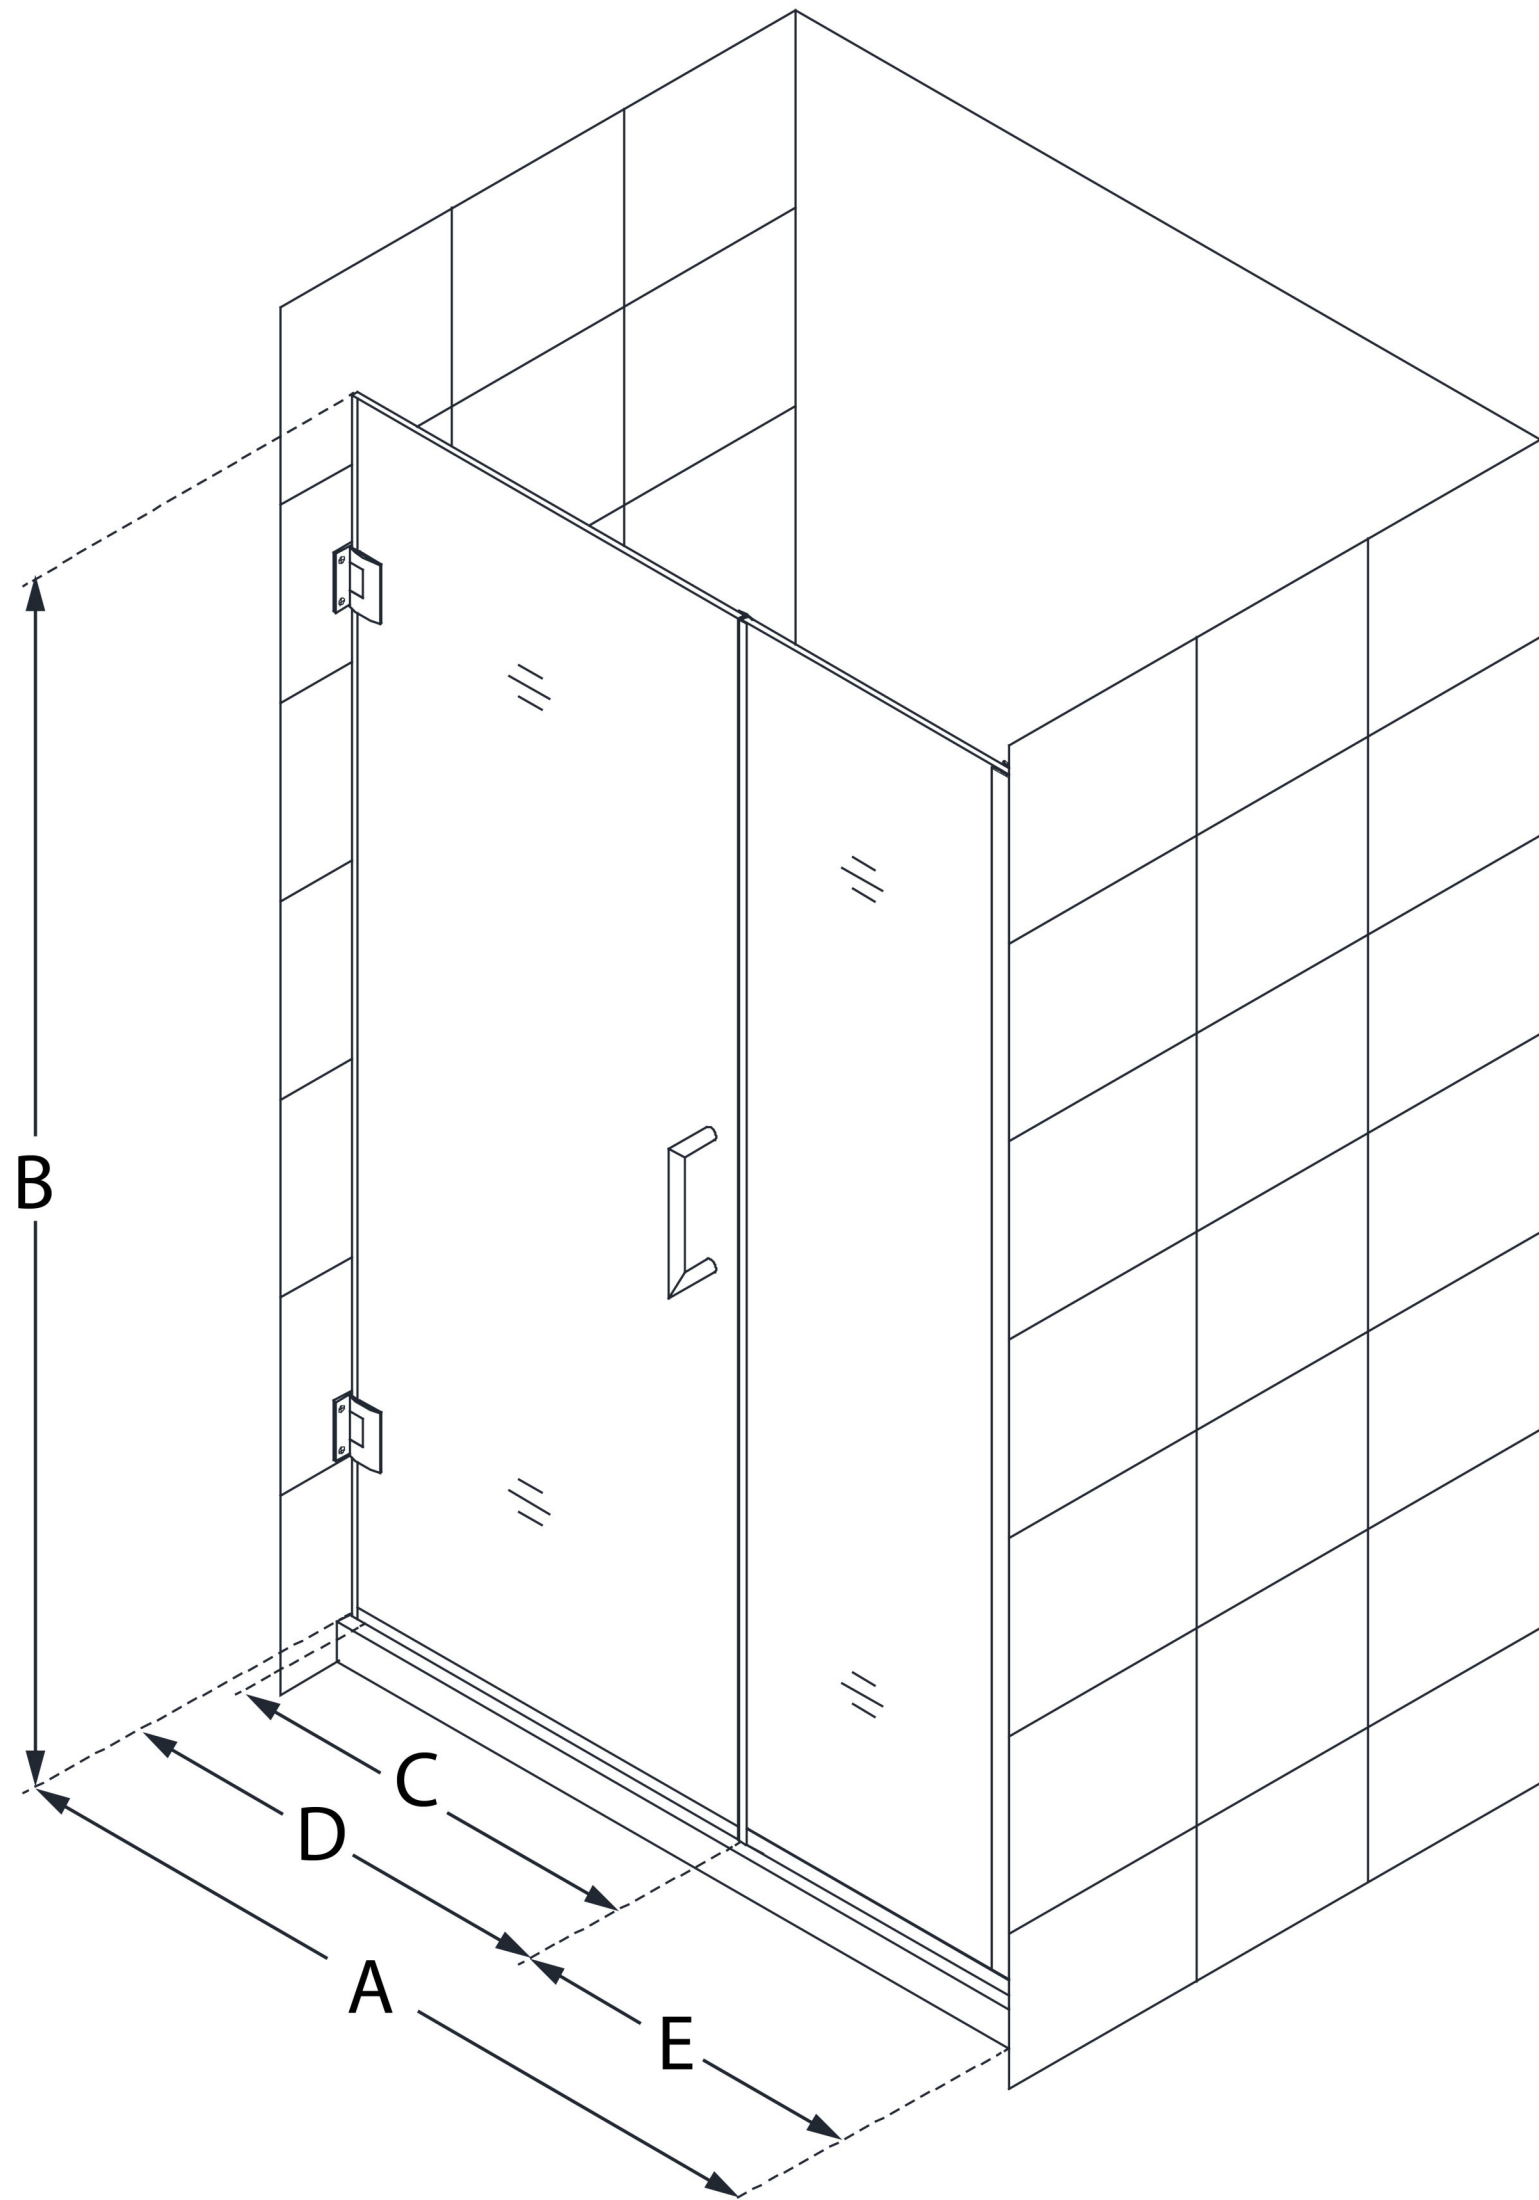

SHDR-243707210

UNIDOOR PLUS

DreamLine Unidoor Plus 37-37 1/2
in. W x 72 in. H Frameless Hinged
Shower Door, Clear Glass

SWING DOOR

CONFIGURATION DIMENSIONS:

A: 37 - 37 1/2 in.

MODEL WIDTH

B: 72 in.

MODEL HEIGHT

C: 22 in.

ACCESS WIDTH

D: 23 in.

DOOR WIDTH

E: 14 in.

INLINE PANEL WIDTH

DreamLine reserves the right to update or modify the hardware or materials pictured without prior notice for the purpose of product improvement and customer satisfaction.