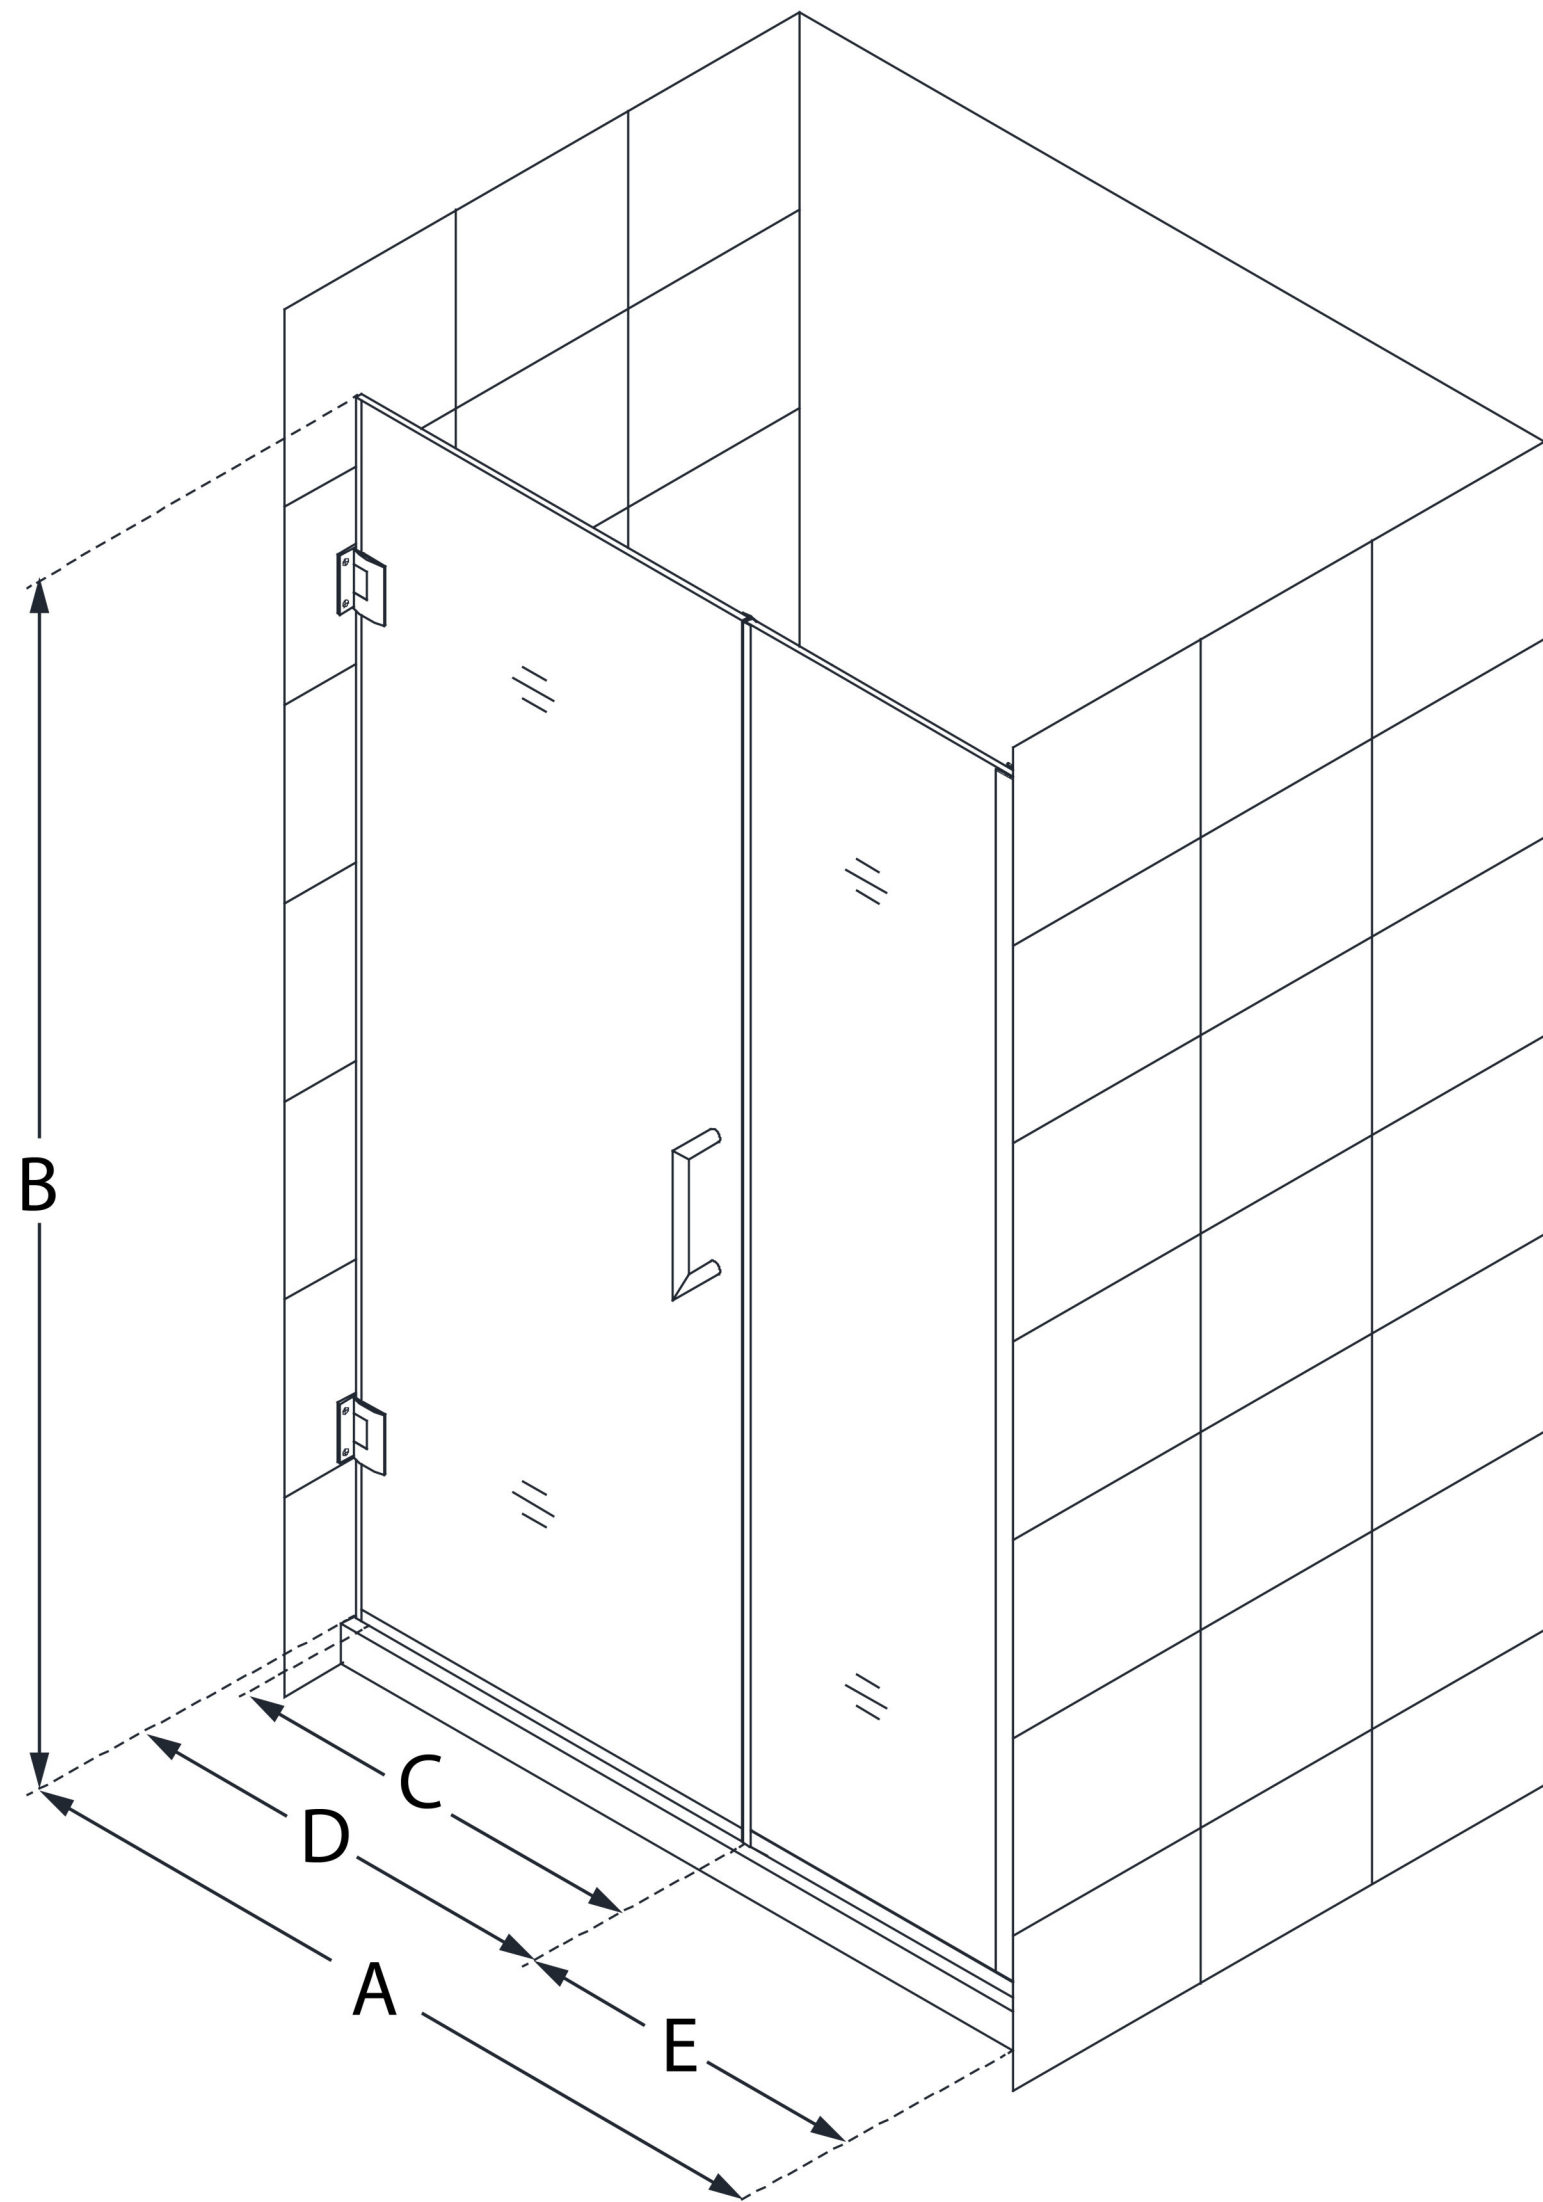

SHDR-243657210

UNIDOOR PLUS

DreamLine Unidoor Plus 36 1/2 - 37
in. W x 72 in. H Frameless Hinged
Shower Door, Clear Glass

SWING DOOR

CONFIGURATION DIMENSIONS:

A: 36 1/2 - 37 in.

MODEL WIDTH

B: 72 in.

MODEL HEIGHT

C: 29 in.

ACCESS WIDTH

D: 30 in.

DOOR WIDTH

E: 6 1/2 in.

INLINE PANEL WIDTH

DreamLine reserves the right to update or modify the hardware or materials pictured without prior notice for the purpose of product improvement and customer satisfaction.