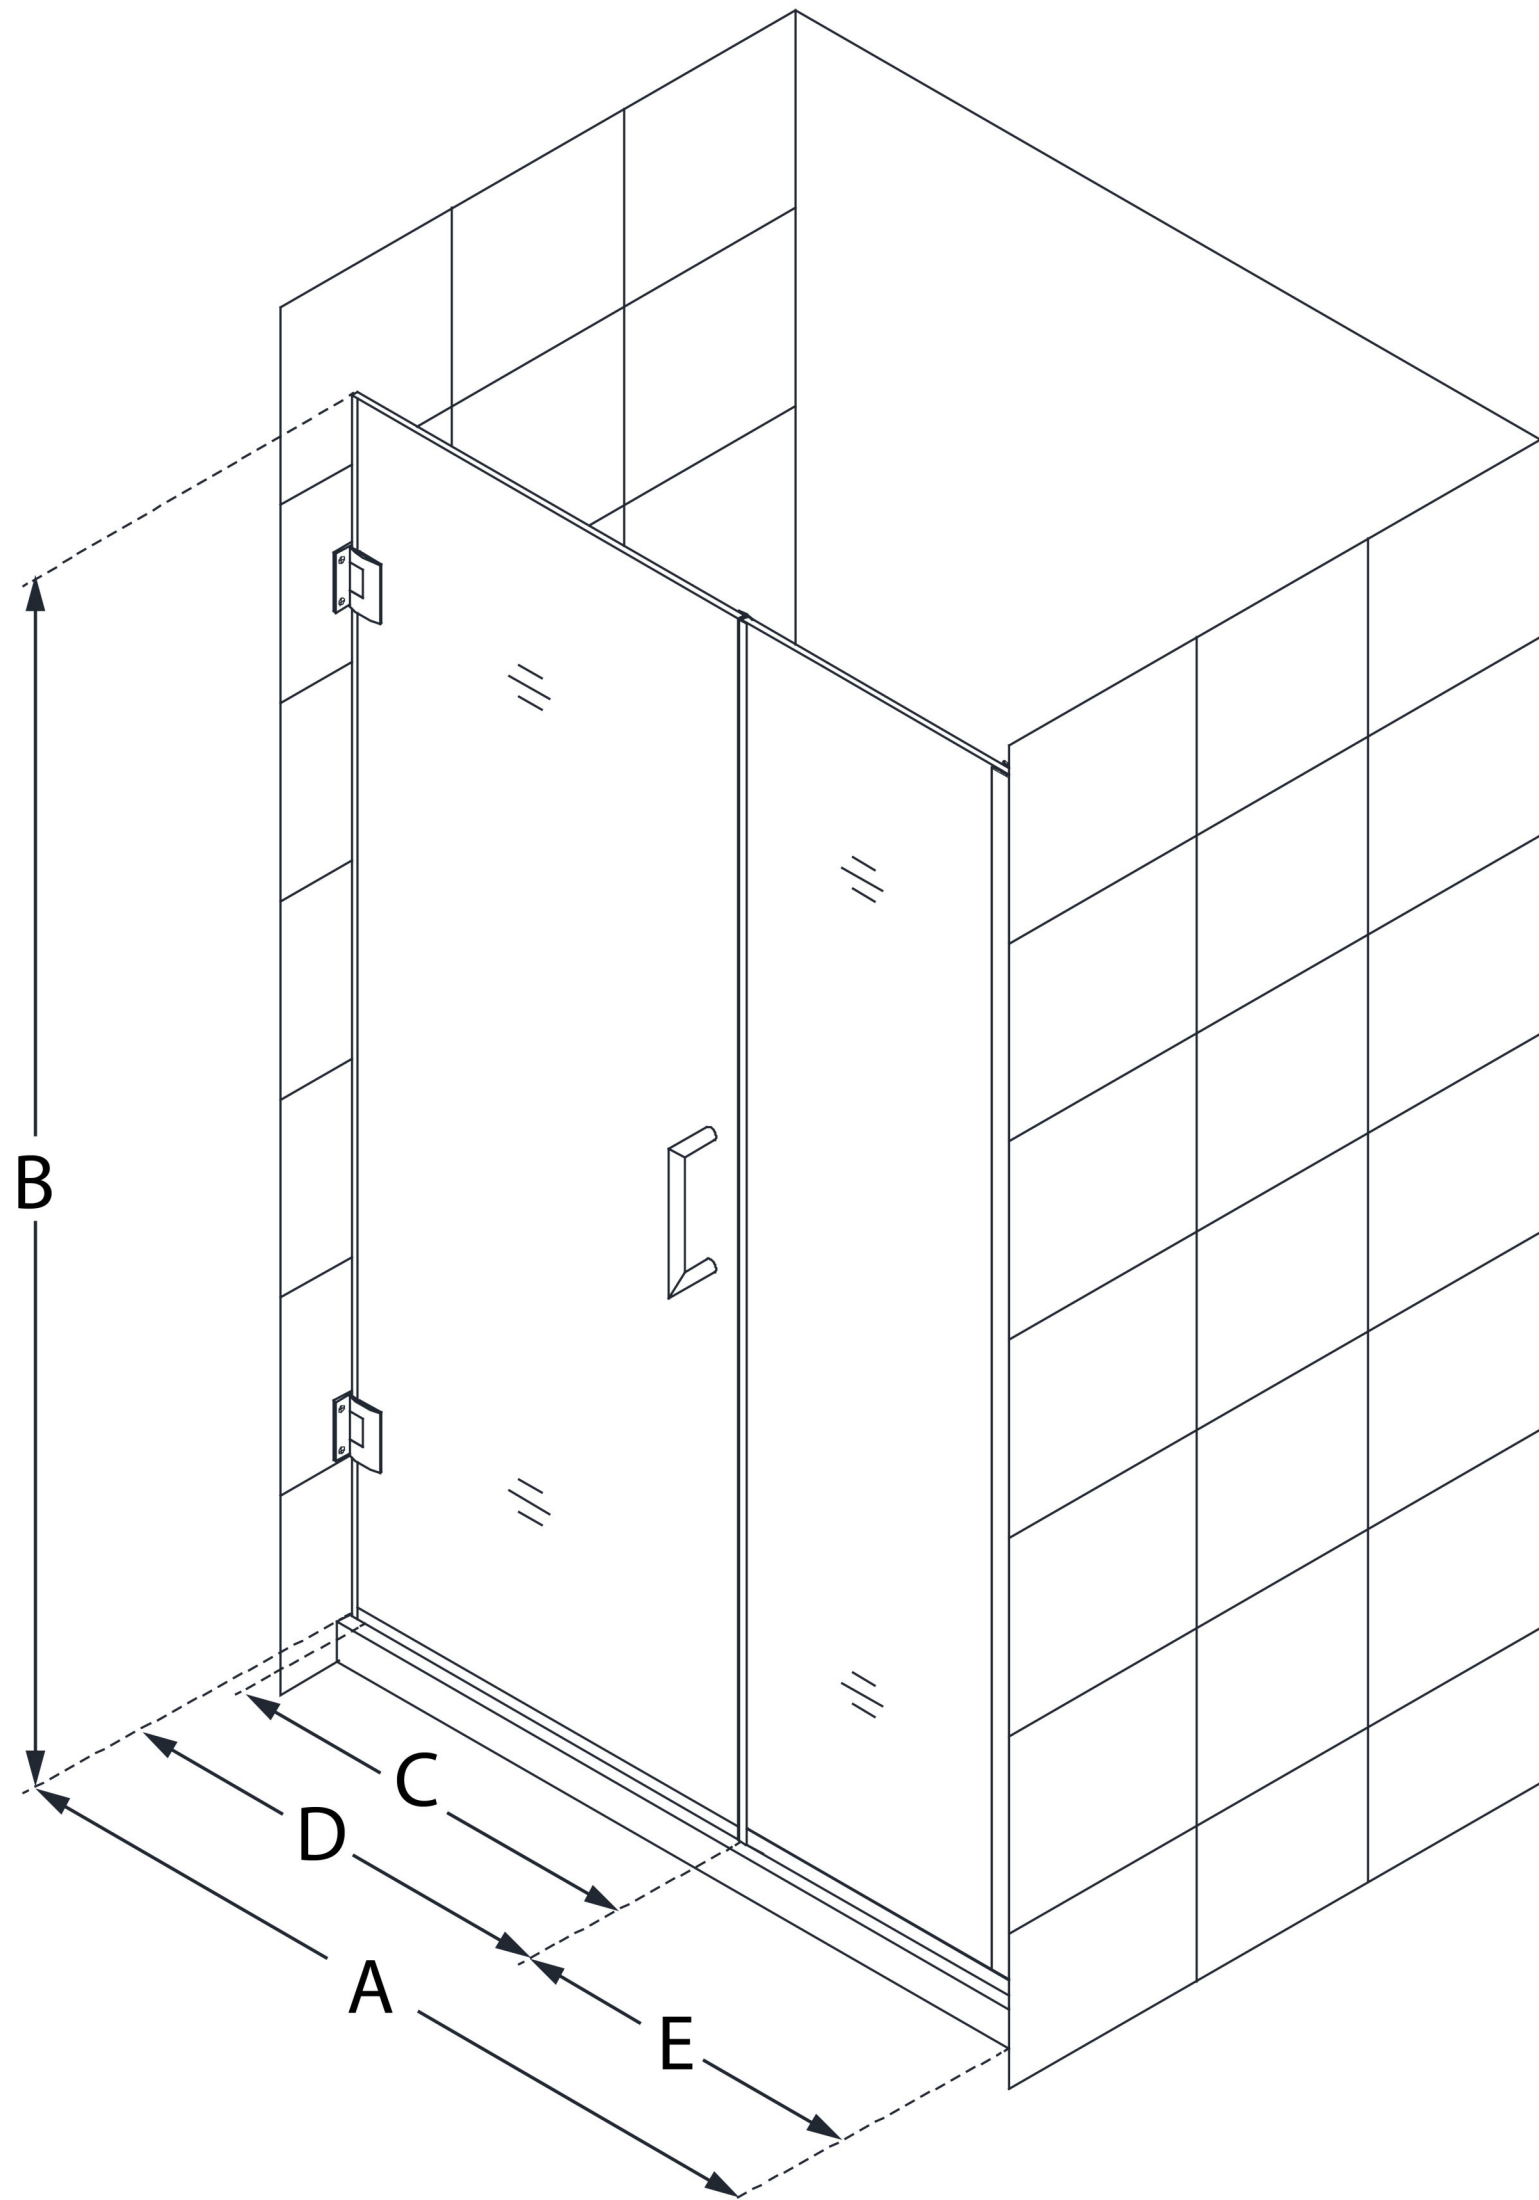

SHDR-243607210

UNIDOOR PLUS

DreamLine Unidoor Plus 36-36 1/2
in. W x 72 in. H Frameless Hinged
Shower Door, Clear Glass

SWING DOOR

CONFIGURATION DIMENSIONS:

A: 36 - 36 1/2 in.

MODEL WIDTH

B: 72 in.

MODEL HEIGHT

C: 29 in.

ACCESS WIDTH

D: 30 in.

DOOR WIDTH

E: 6 in.

INLINE PANEL WIDTH

DreamLine reserves the right to update or modify the hardware or materials pictured without prior notice for the purpose of product improvement and customer satisfaction.