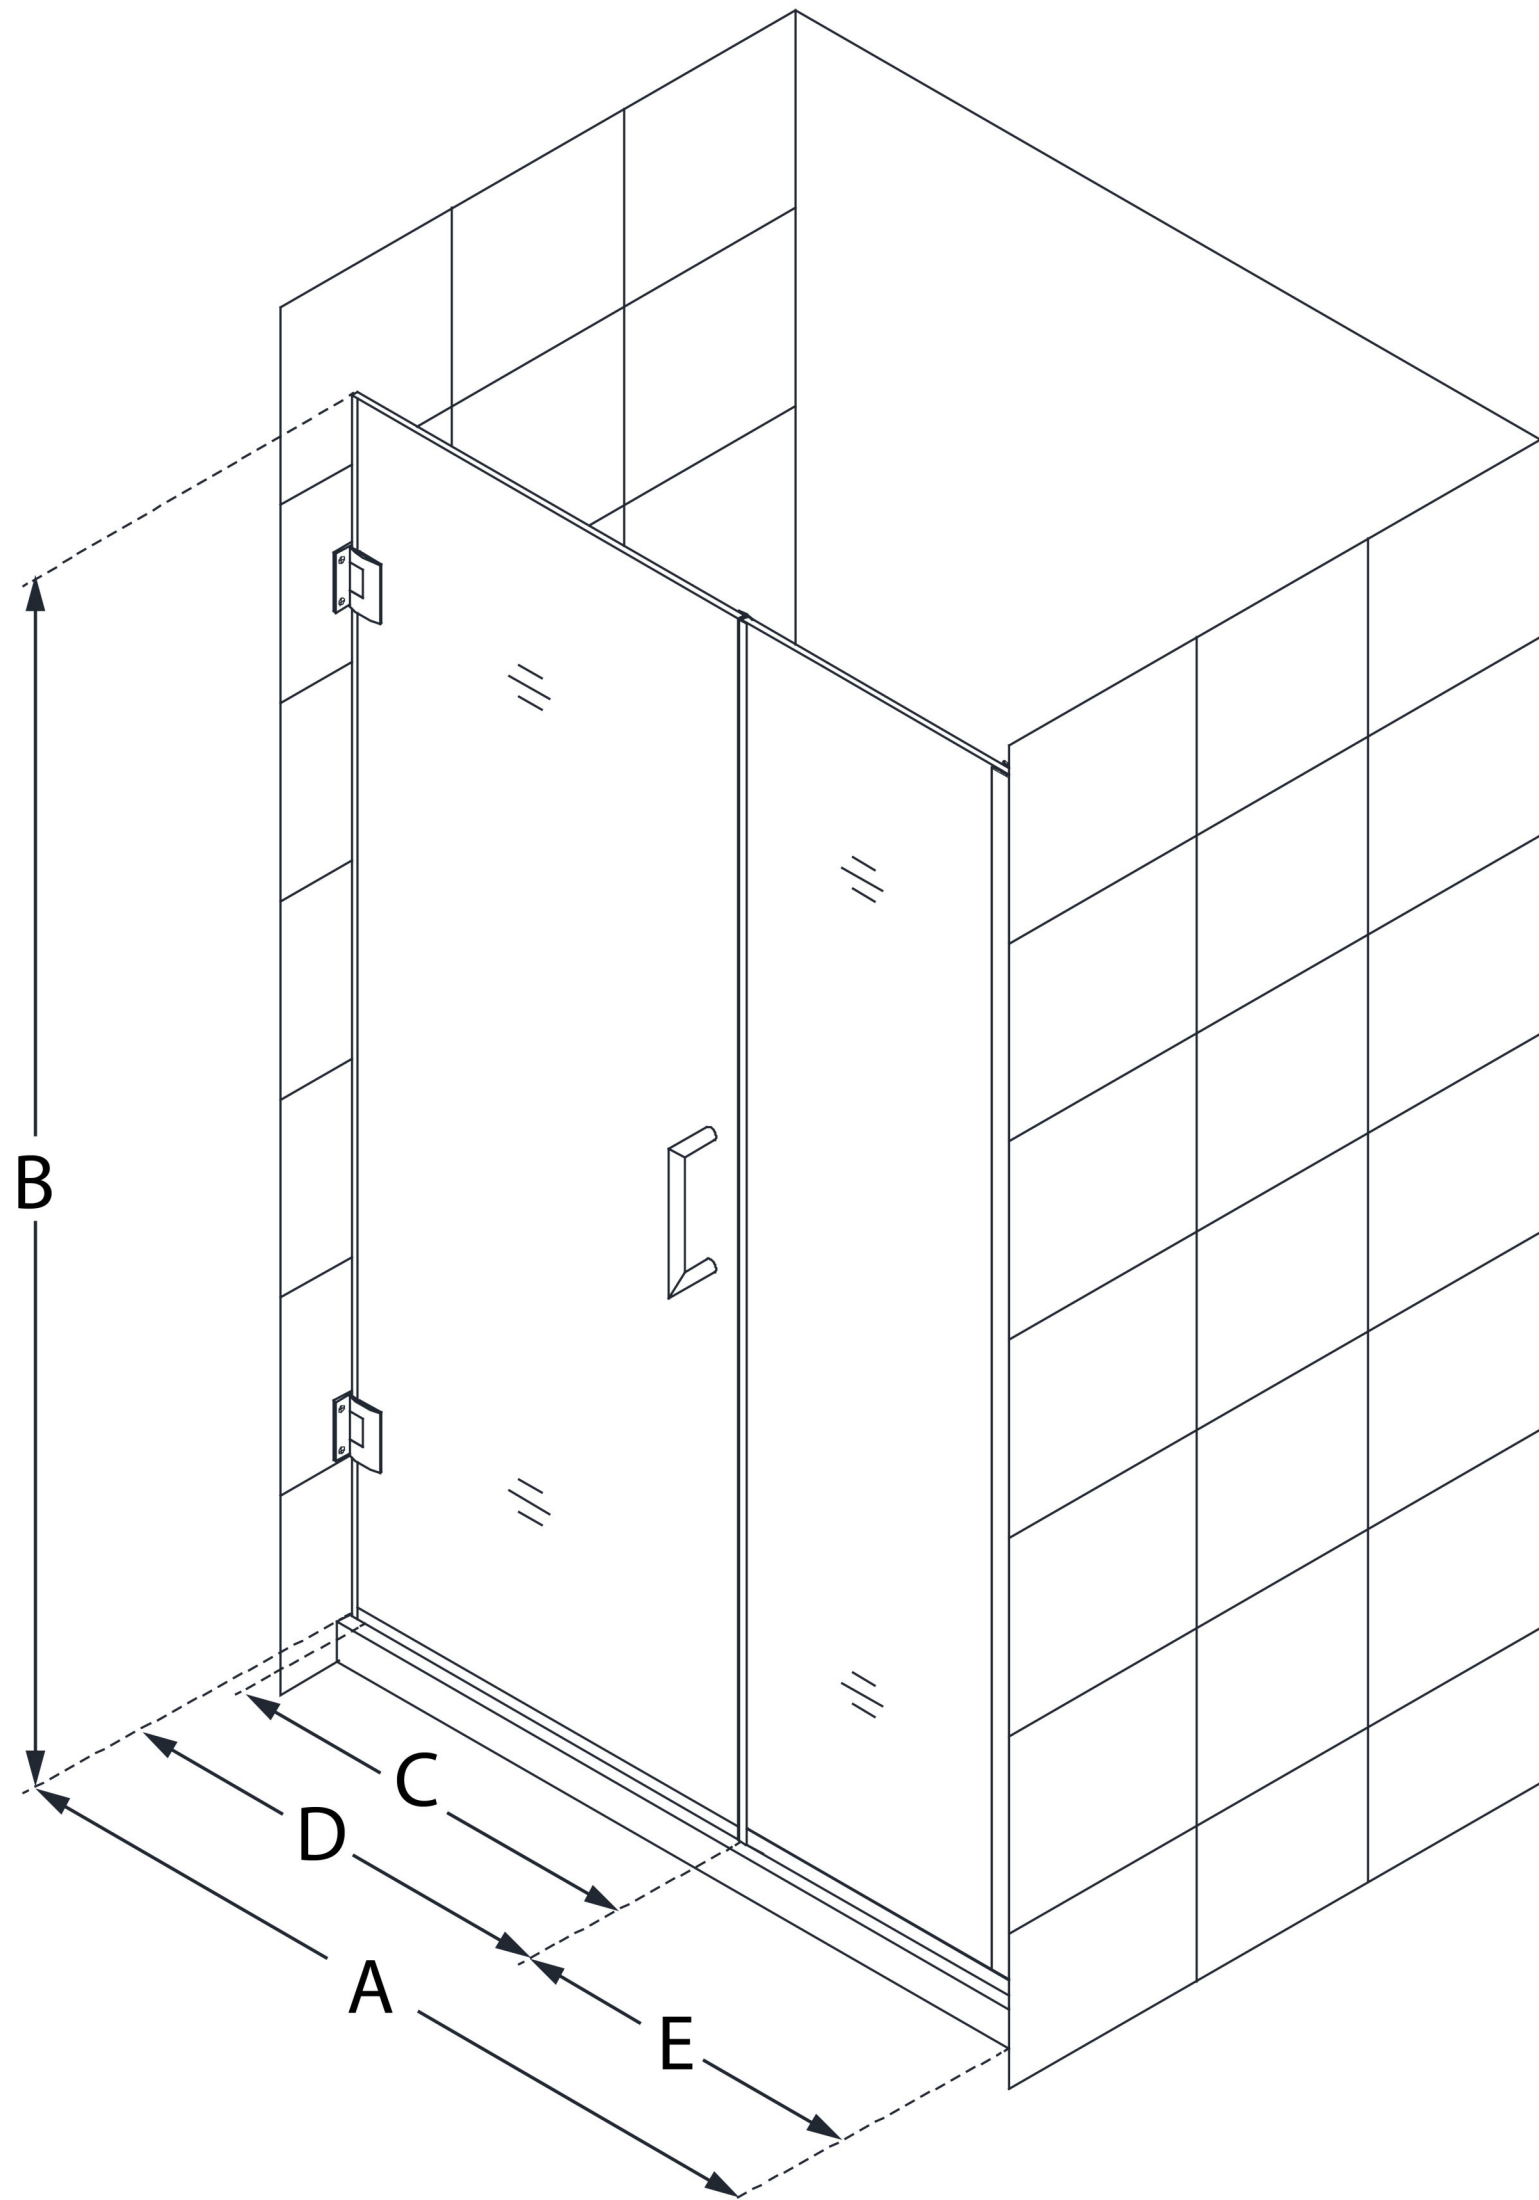

SHDR-243557210

UNIDOOR PLUS

DreamLine Unidoor Plus 35 1/2
- 36 in. W x 72 in. H Frameless
Hinged Shower Door, Clear Glass

SWING DOOR

CONFIGURATION DIMENSIONS:

A: 35 1/2 - 36 in.

MODEL WIDTH

B: 72 in.

MODEL HEIGHT

C: 28 in.

ACCESS WIDTH

D: 29 in.

DOOR WIDTH

E: 6 1/2 in.

INLINE PANEL WIDTH

DreamLine reserves the right to update or modify the hardware or materials pictured without prior notice for the purpose of product improvement and customer satisfaction.