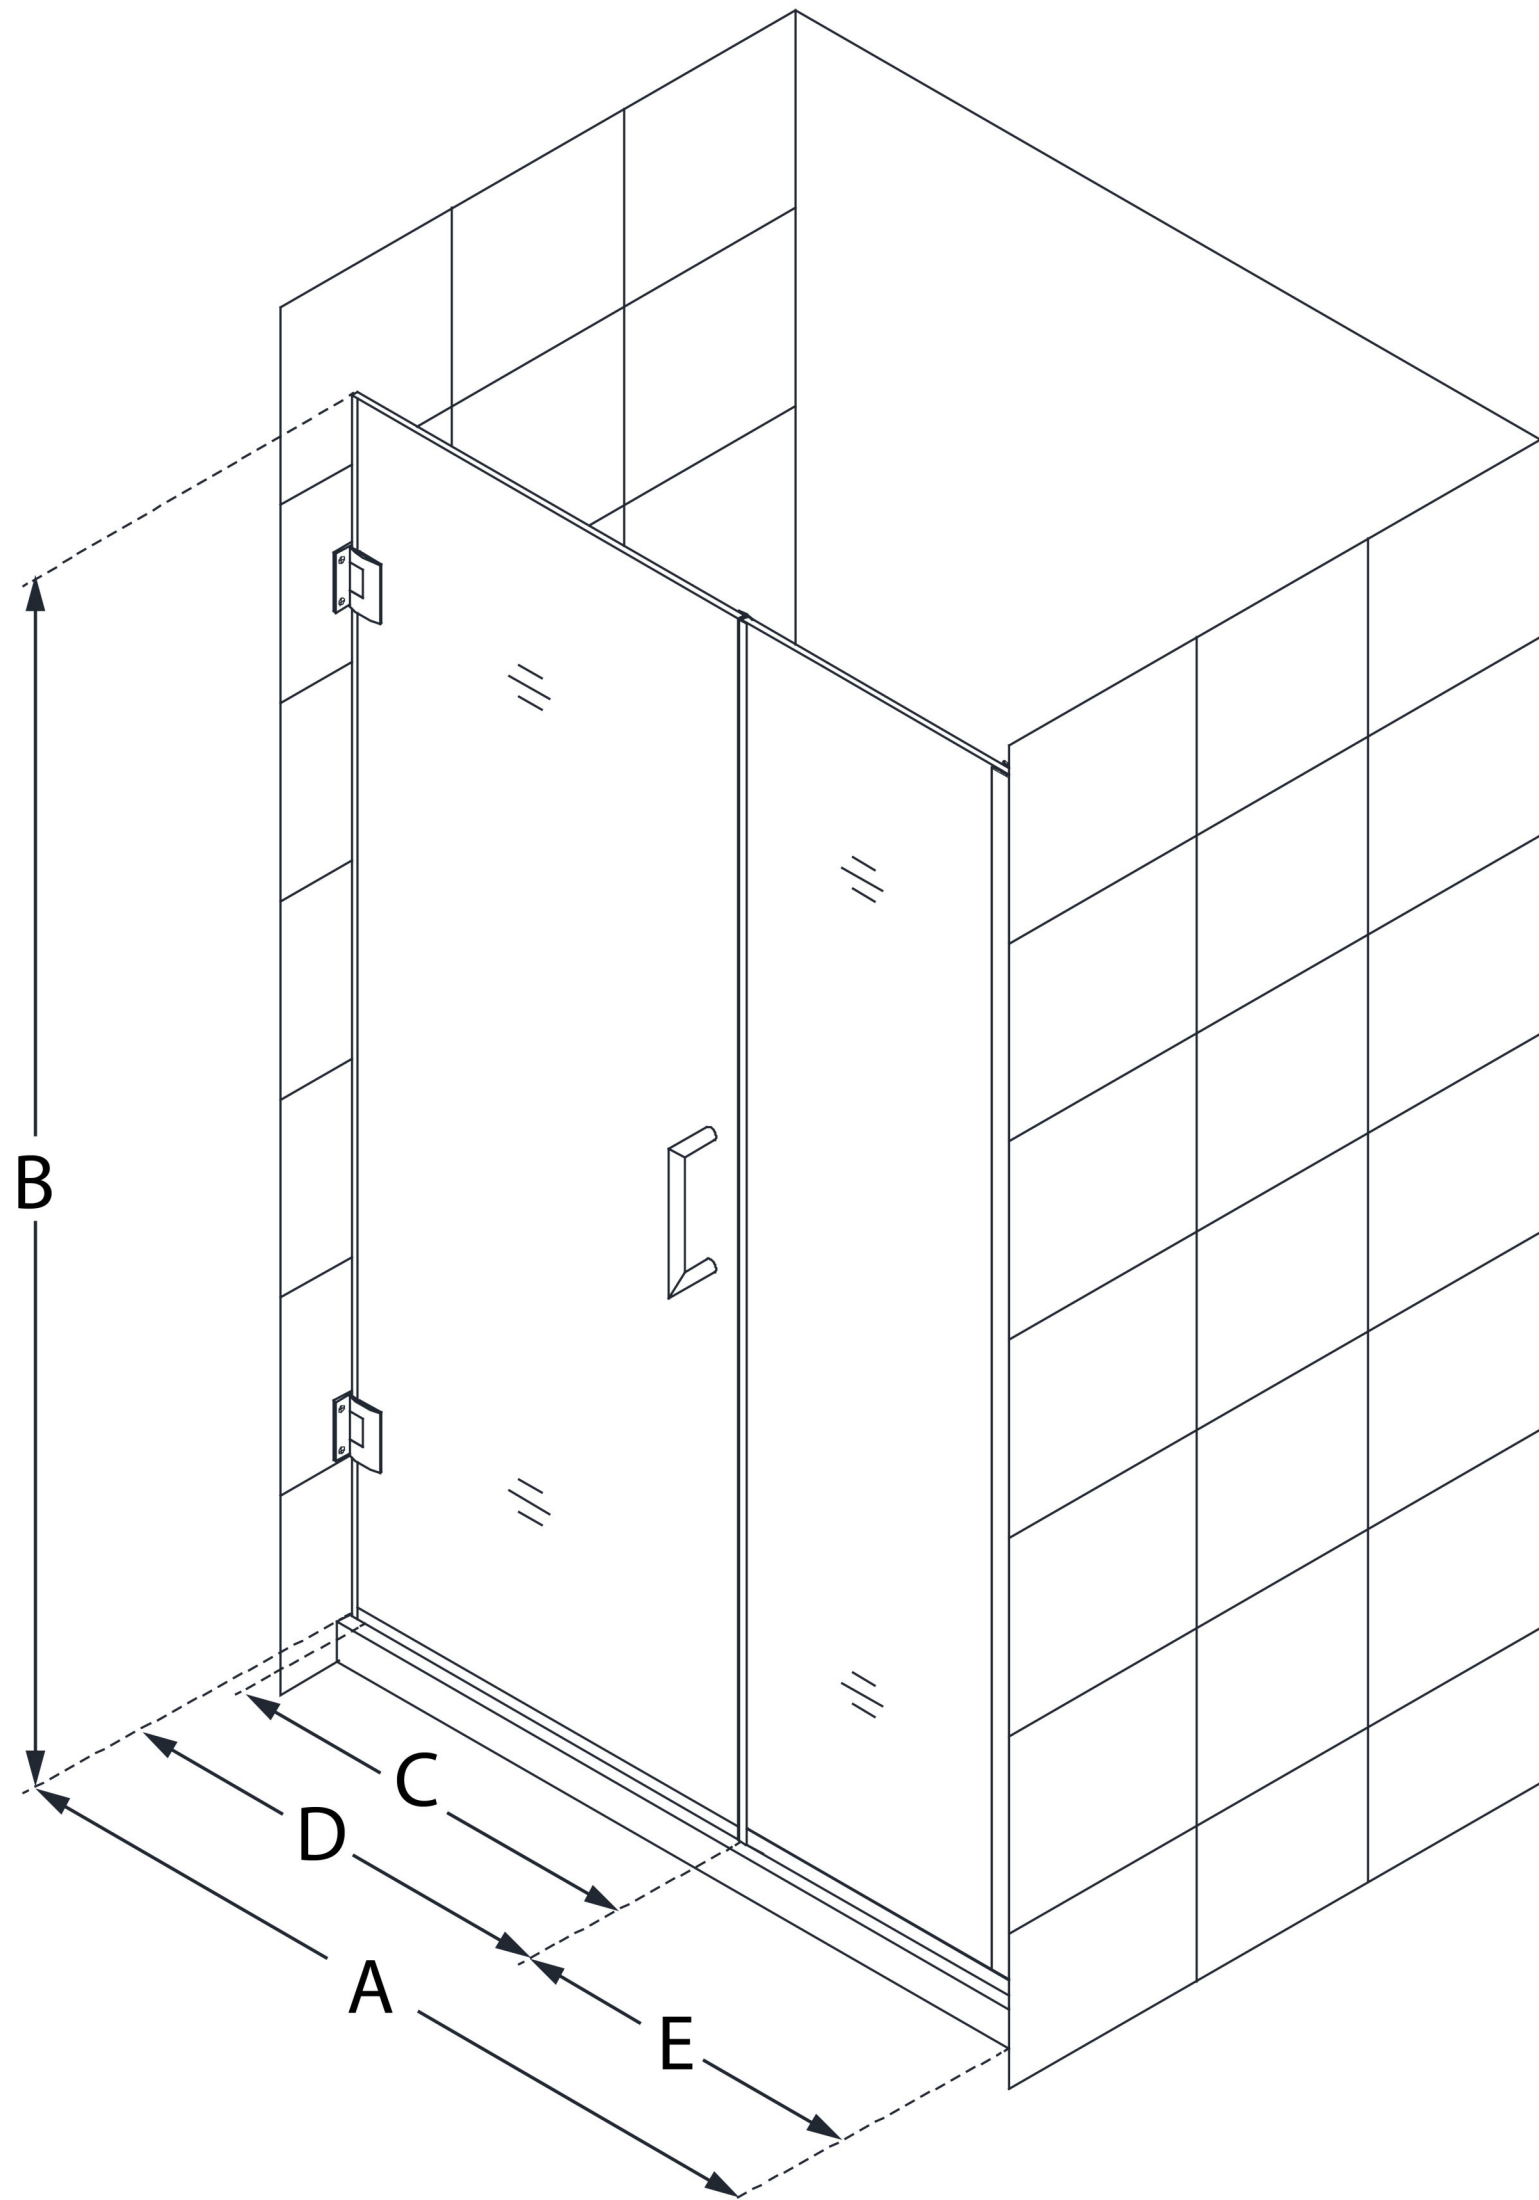

SHDR-243457210

UNIDOOR PLUS

DreamLine Unidoor Plus 34 1/2 - 37
in. W x 72 in. H Frameless Hinged
Shower Door, Clear Glass

SWING DOOR

CONFIGURATION DIMENSIONS:

A: 34 1/2 - 35 in.

MODEL WIDTH

B: 72 in.

MODEL HEIGHT

C: 27 in.

ACCESS WIDTH

D: 28 in.

DOOR WIDTH

E: 6 1/2 in.

INLINE PANEL WIDTH

DreamLine reserves the right to update or modify the hardware or materials pictured without prior notice for the purpose of product improvement and customer satisfaction.