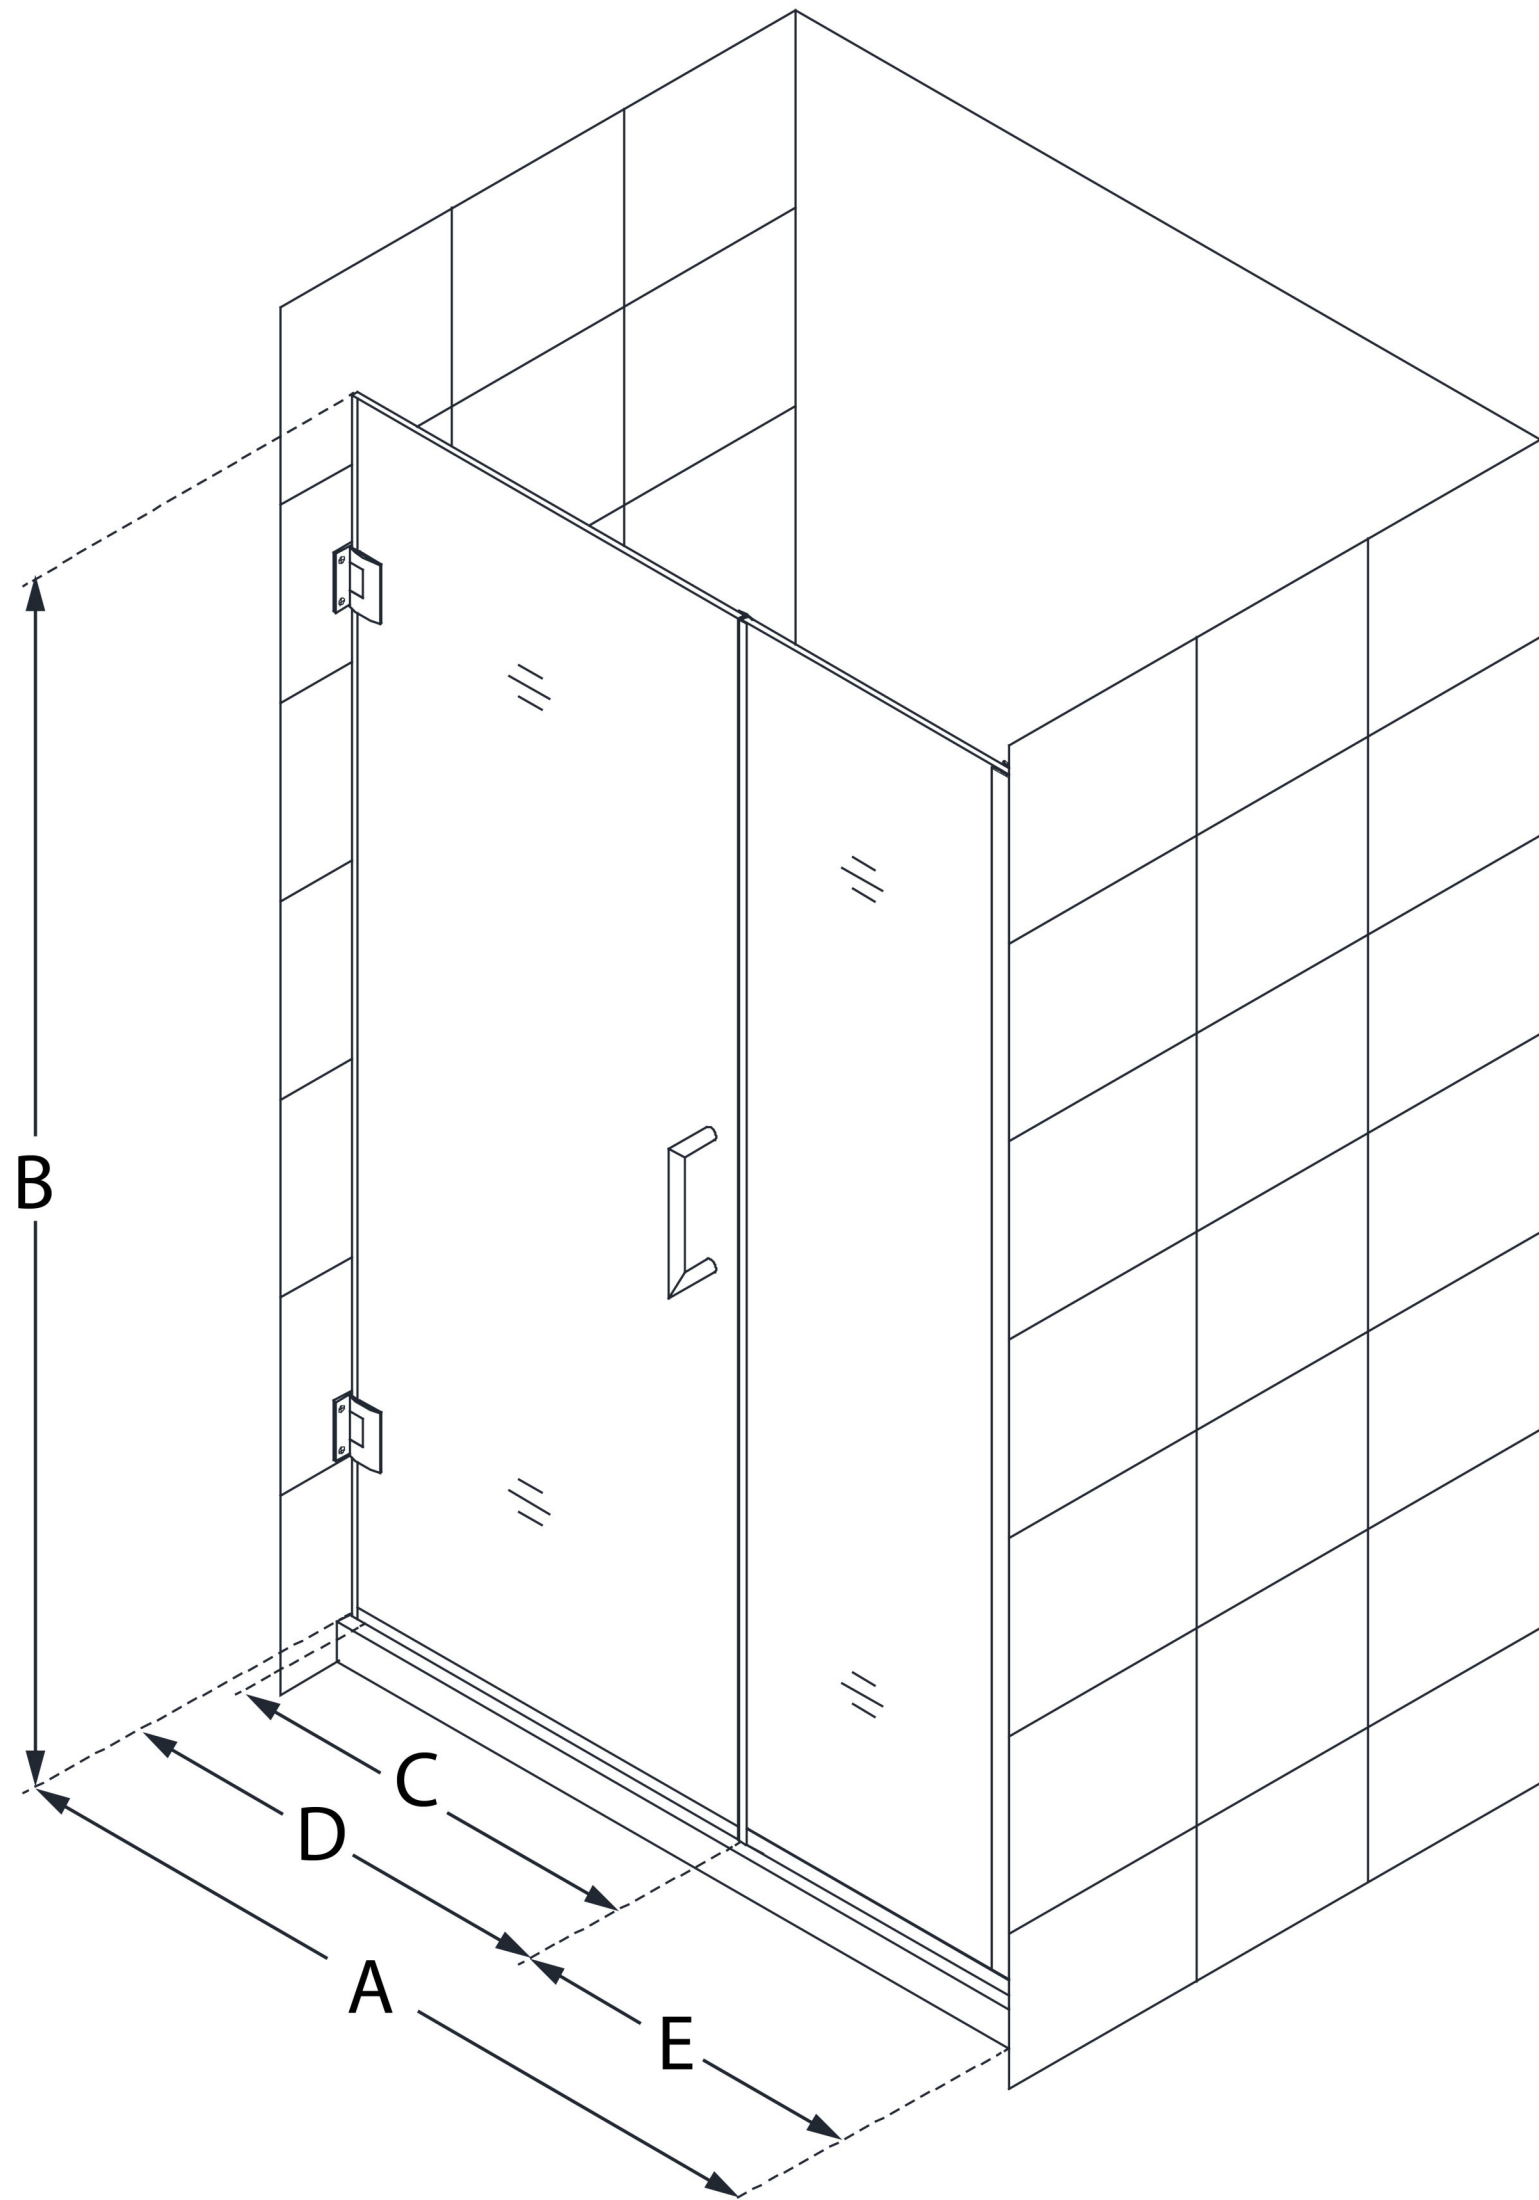

SHDR-243357210

UNIDOOR PLUS

DreamLine Unidoor Plus 33 1/2
- 34 in. W x 72 in. H Frameless
Hinged Shower Door, Clear Glass

SWING DOOR

CONFIGURATION DIMENSIONS:

A: 33 1/2 - 34 in.

MODEL WIDTH

B: 72 in.

MODEL HEIGHT

C: 26 in.

ACCESS WIDTH

D: 27 in.

DOOR WIDTH

E: 6 1/2 in.

INLINE PANEL WIDTH

DreamLine reserves the right to update or modify the hardware or materials pictured without prior notice for the purpose of product improvement and customer satisfaction.