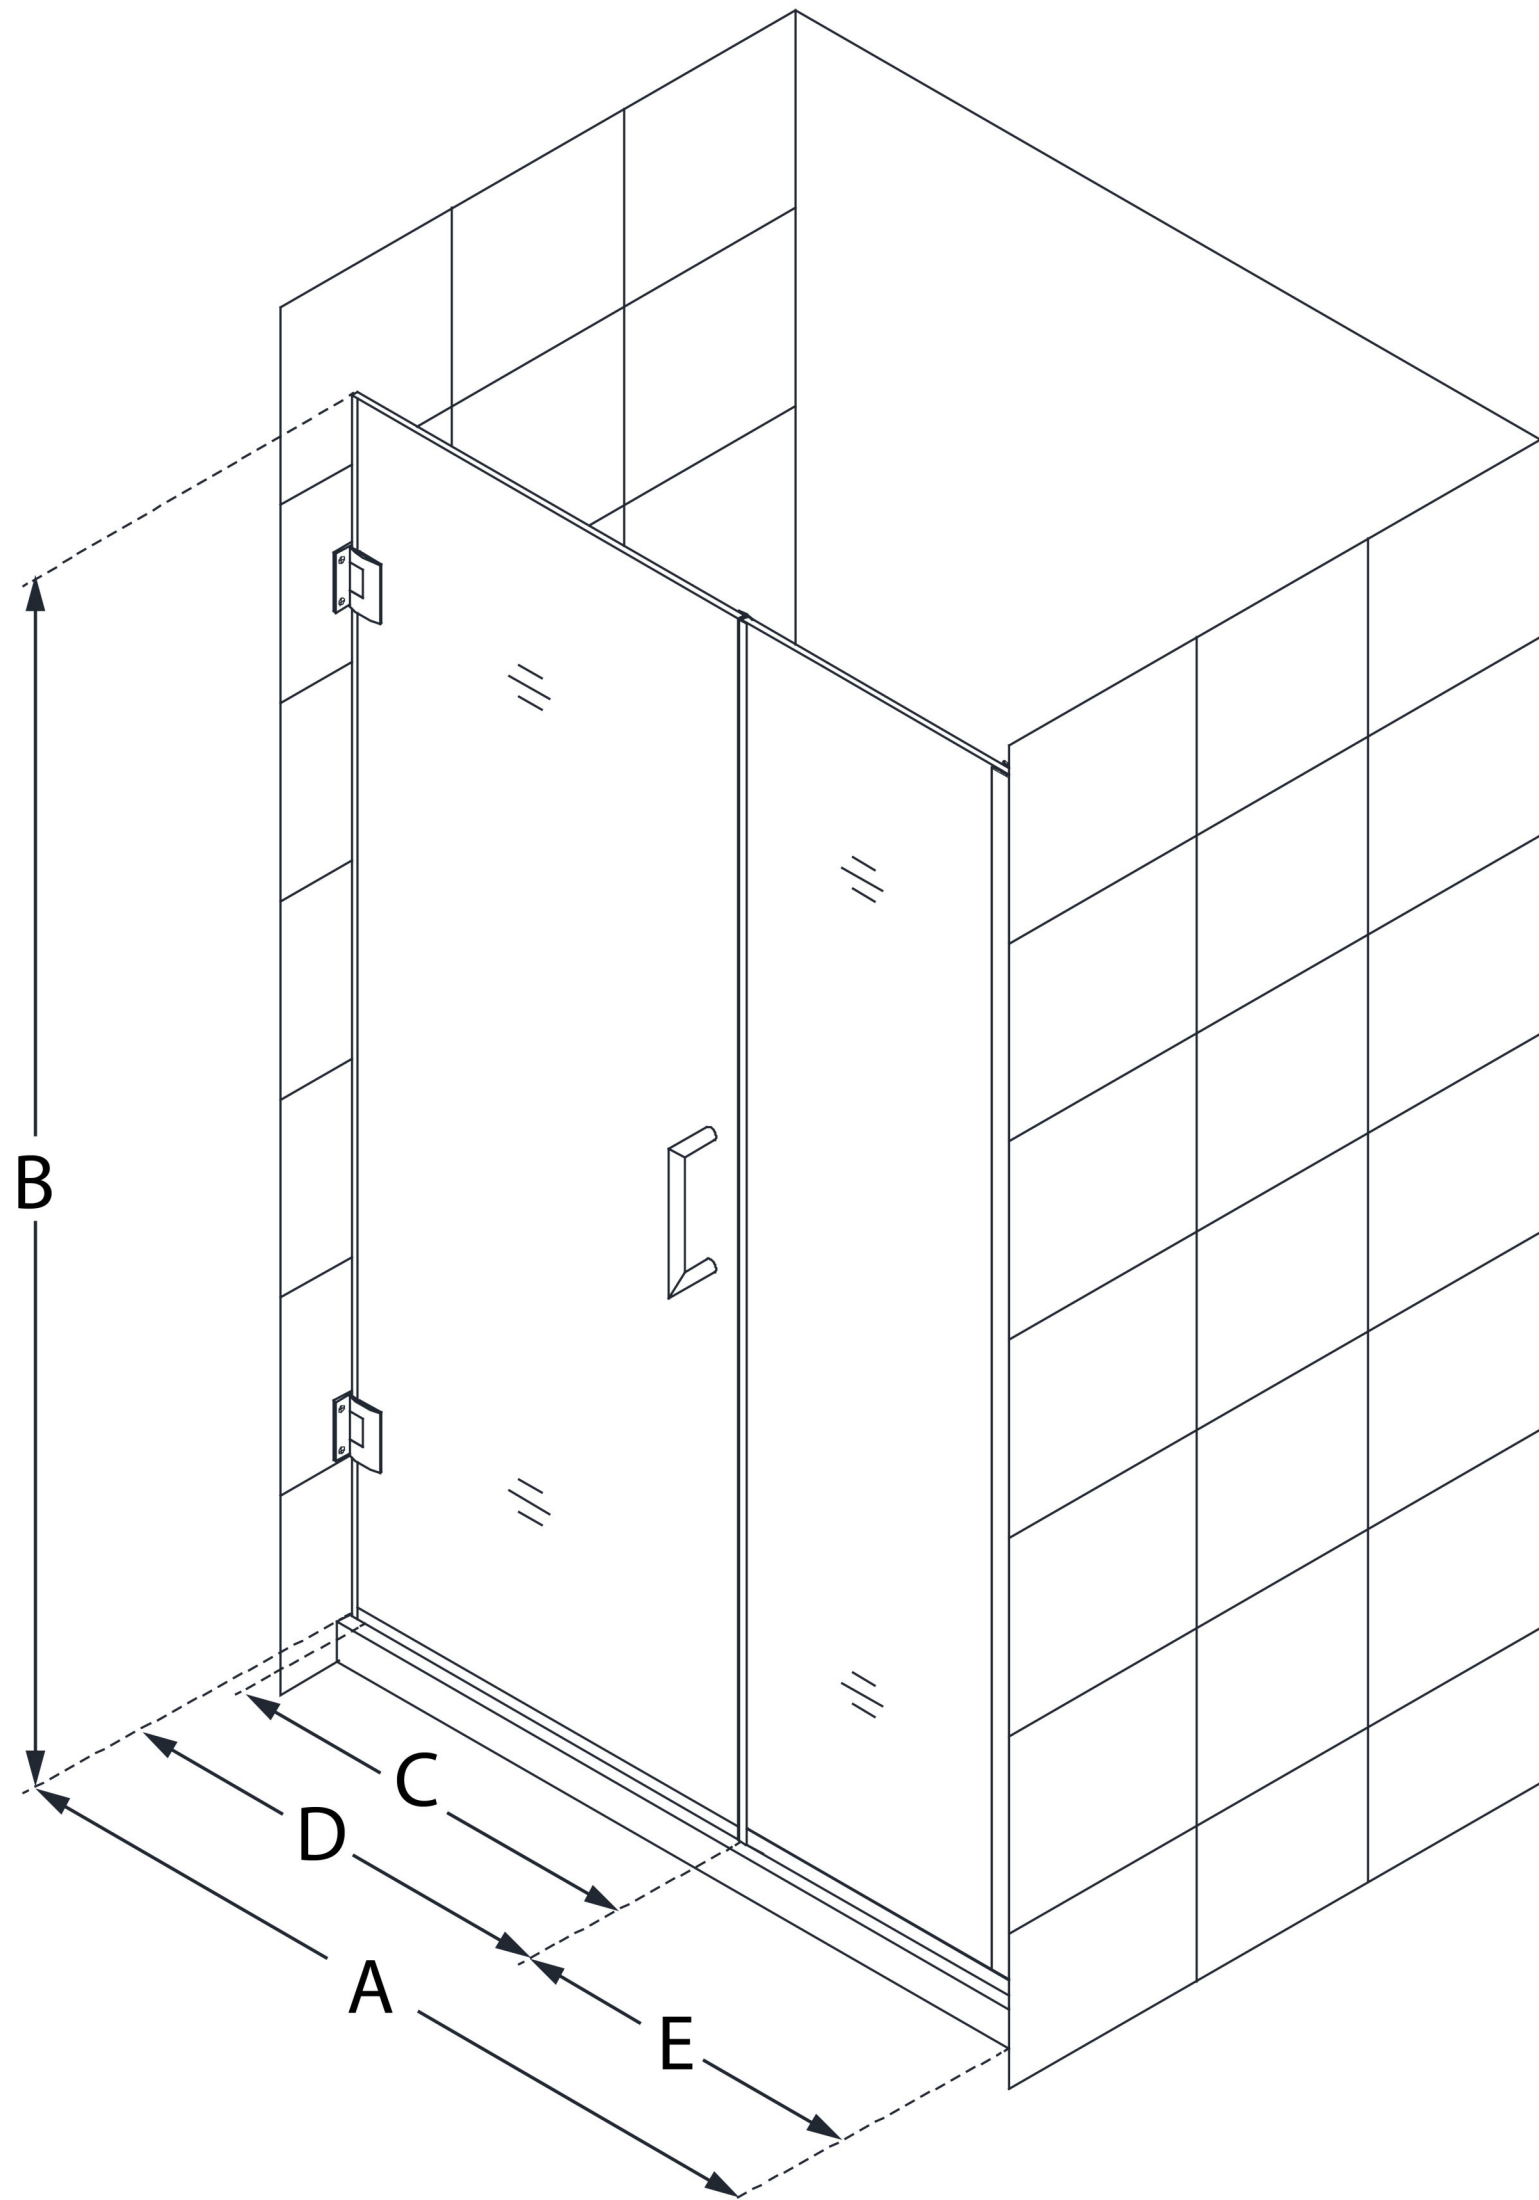

SHDR-243257210

UNIDOOR PLUS

DreamLine Unidoor Plus 32 1/2
- 33 in. W x 72 in. H Frameless
Hinged Shower Door, Clear Glass

SWING DOOR

CONFIGURATION DIMENSIONS:

A: 32 1/2 - 33 in.

MODEL WIDTH

B: 72 in.

MODEL HEIGHT

C: 25 in.

ACCESS WIDTH

D: 26 in.

DOOR WIDTH

E: 6 1/2 in.

INLINE PANEL WIDTH

DreamLine reserves the right to update or modify the hardware or materials pictured without prior notice for the purpose of product improvement and customer satisfaction.