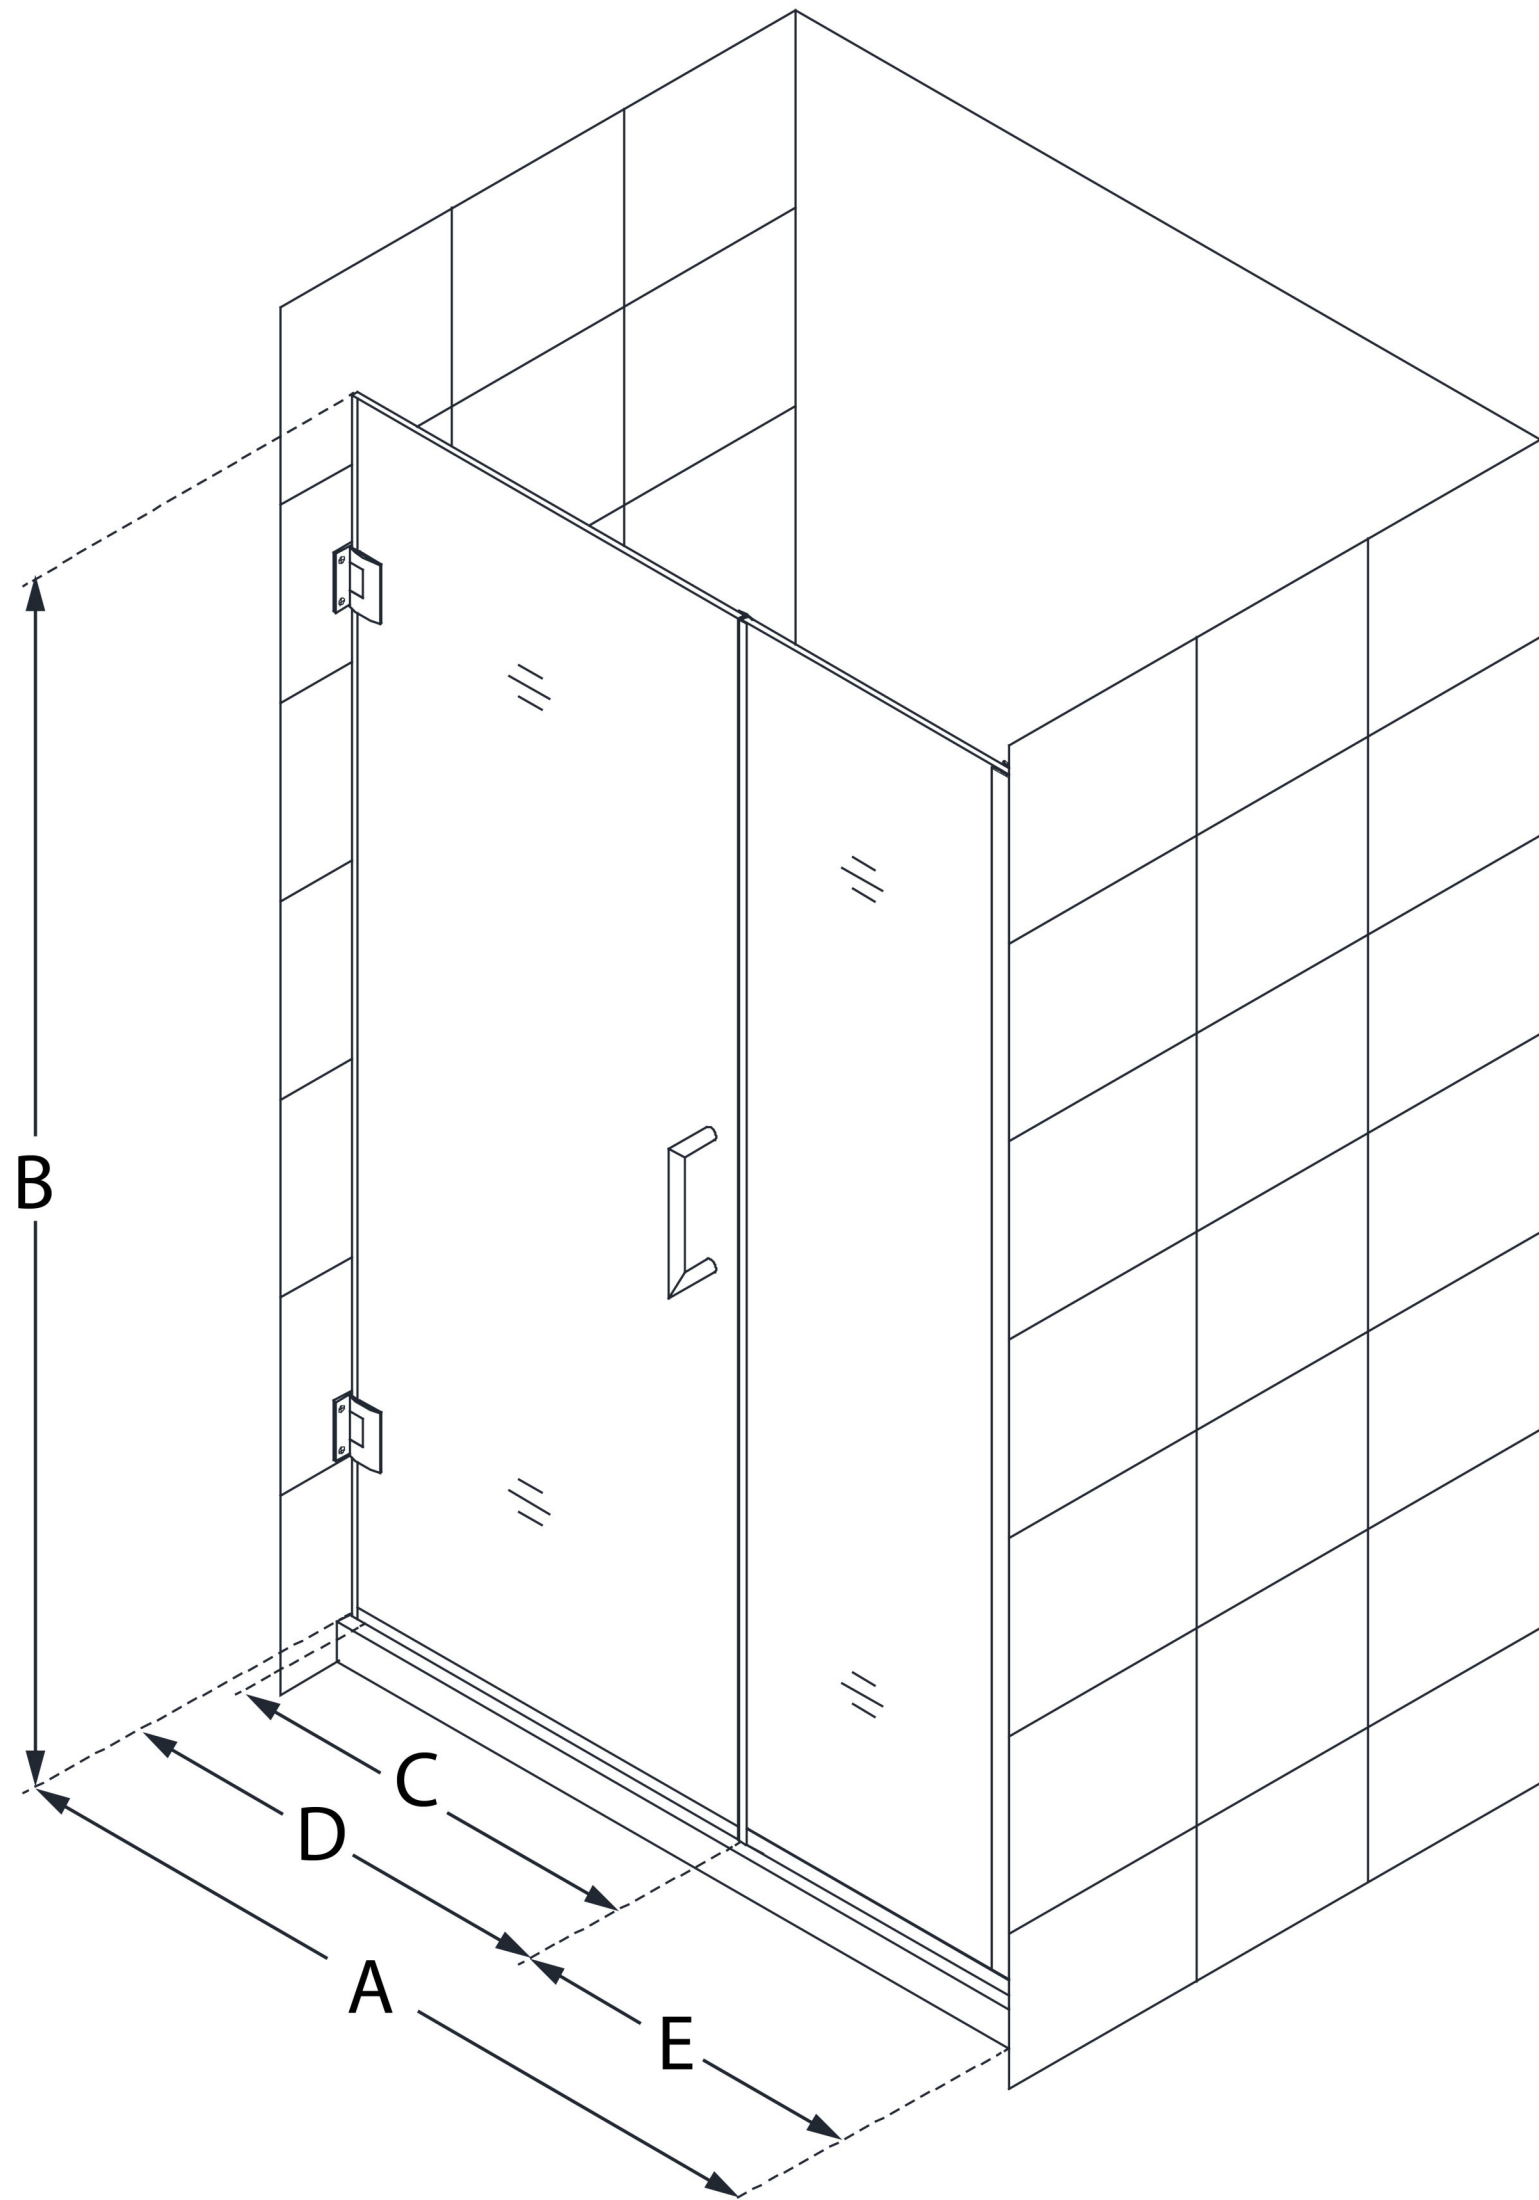

# UNIDOOR PLUS

DreamLine Unidoor Plus 32-32 1/2  
in. W x 72 in. H Frameless Hinged  
Shower Door, Clear Glass

**SWING DOOR**

## CONFIGURATION DIMENSIONS:

**A: 32 - 32 1/2 in.**

MODEL WIDTH

**B: 72 in.**

MODEL HEIGHT

**C: 25 in.**

ACCESS WIDTH

**D: 26 in.**

DOOR WIDTH

**E: 6 in.**

INLINE PANEL WIDTH

DreamLine reserves the right to update or modify the hardware or materials pictured without prior notice for the purpose of product improvement and customer satisfaction.