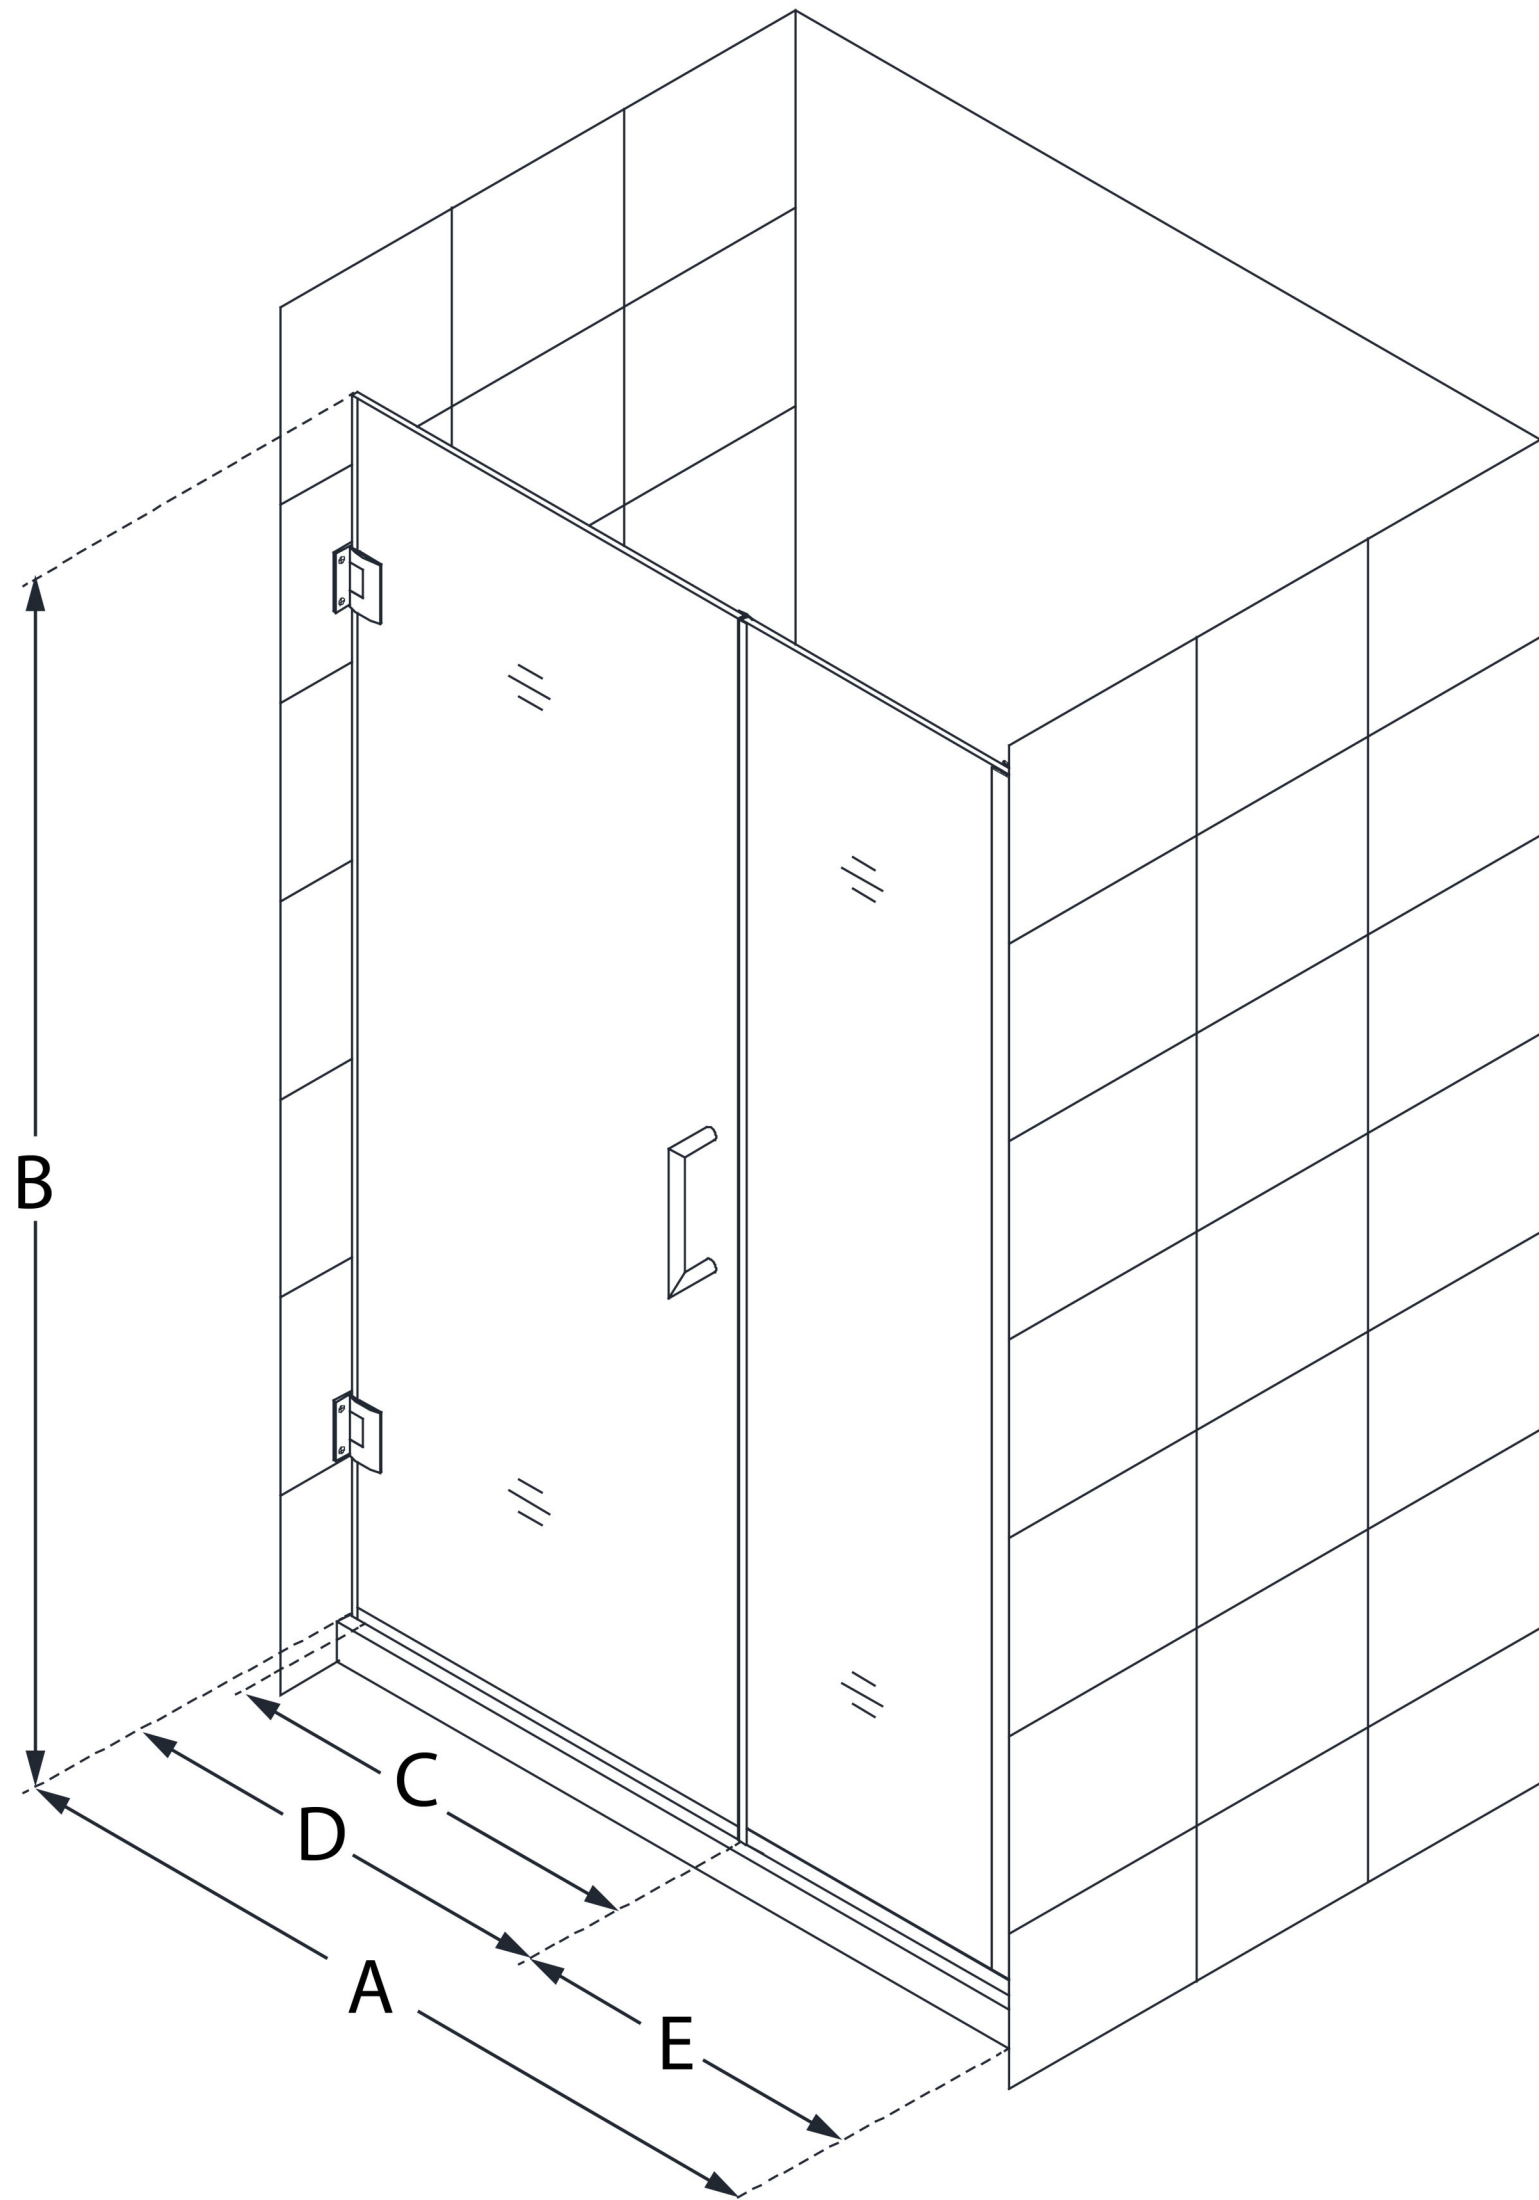

SHDR-243107210

UNIDOOR PLUS

DreamLine Unidoor Plus 31-31 1/2
in. W x 72 in. H Frameless Hinged
Shower Door, Clear Glass

SWING DOOR

CONFIGURATION DIMENSIONS:

A: 31 - 31 1/2 in.

MODEL WIDTH

B: 72 in.

MODEL HEIGHT

C: 24 in.

ACCESS WIDTH

D: 25 in.

DOOR WIDTH

E: 6 in.

INLINE PANEL WIDTH

DreamLine reserves the right to update or modify the hardware or materials pictured without prior notice for the purpose of product improvement and customer satisfaction.