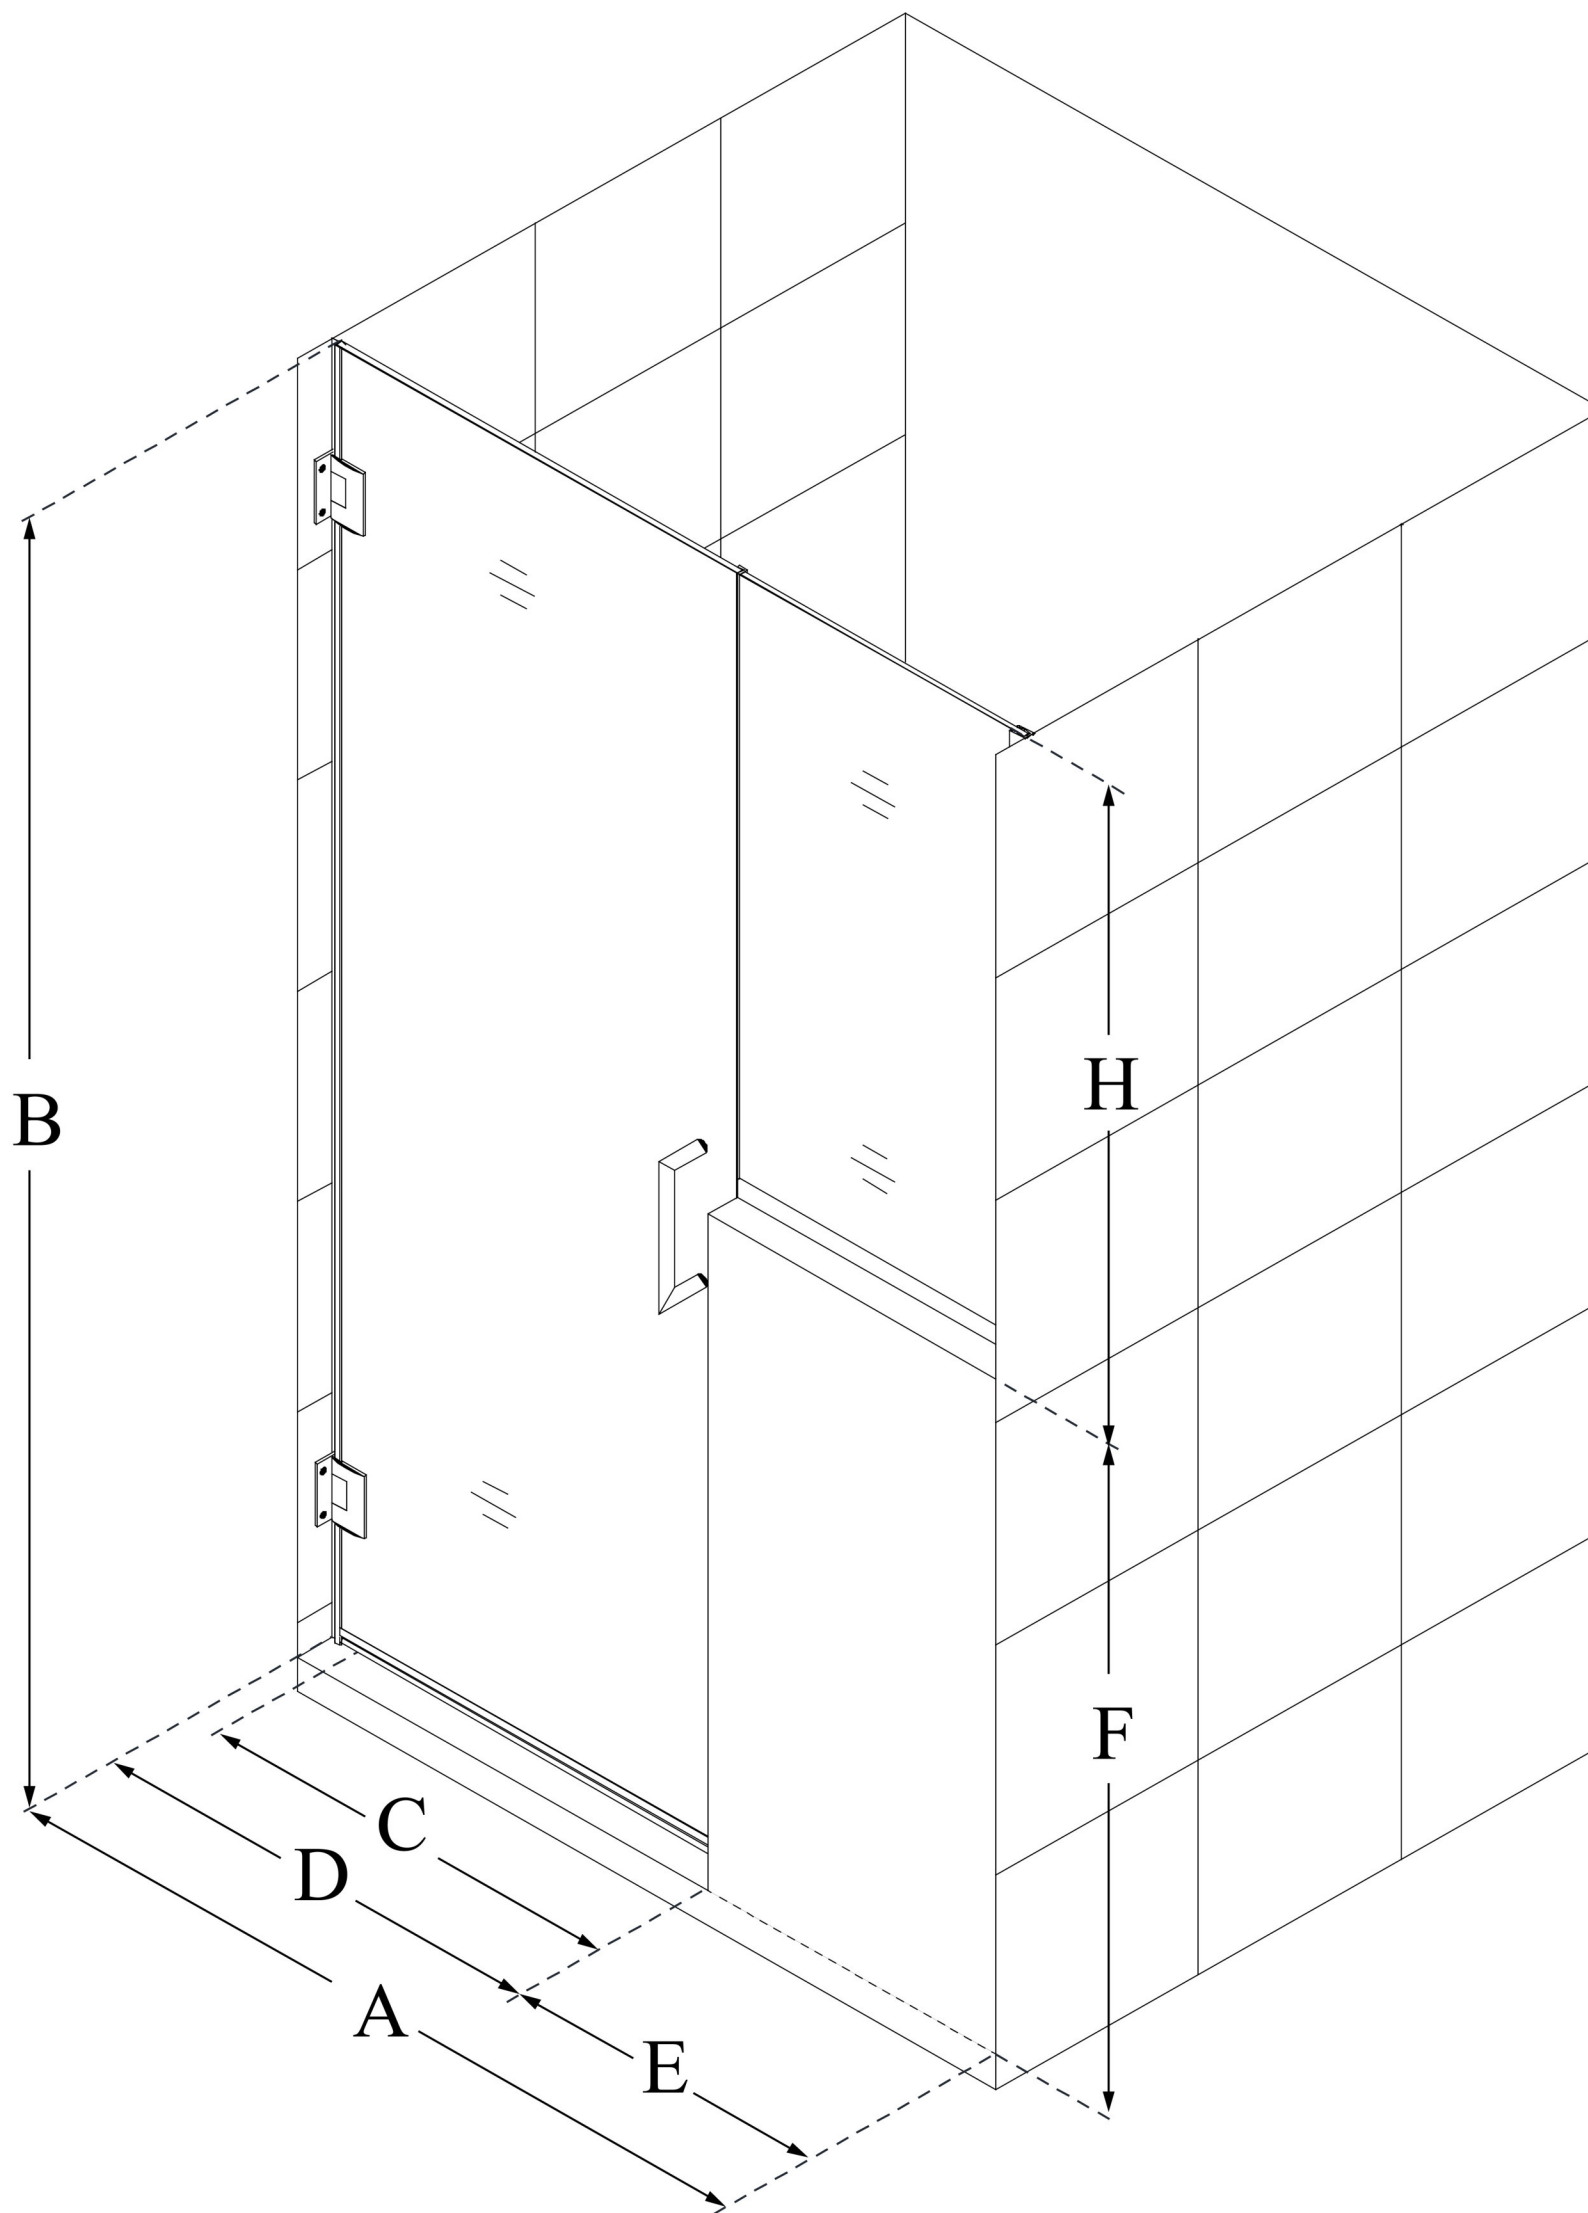

SHDR-24303636

UNIDOOR PLUS

DreamLine Unidoor Plus 66-66 1/2 in. W x 72 in. H Hinged Shower Door with 36 in. Half Panel, Clear Glass

SWING DOOR

CONFIGURATION DIMENSIONS:

A: 66 - 66 1/2 in.

MODEL WIDTH

B: 72 in.

MODEL HEIGHT

C: 29 in.

ACCESS WIDTH

D: 30 in.

DOOR WIDTH

E: 36 in.

INLINE BUTTRESS PANEL WIDTH

F: 36 in.

BUTTRESS WALL HEIGHT

H: 36 in.

BUTTRESS GLASS HEIGHT

DreamLine reserves the right to update or modify the hardware or materials pictured without prior notice for the purpose of product improvement and customer satisfaction.