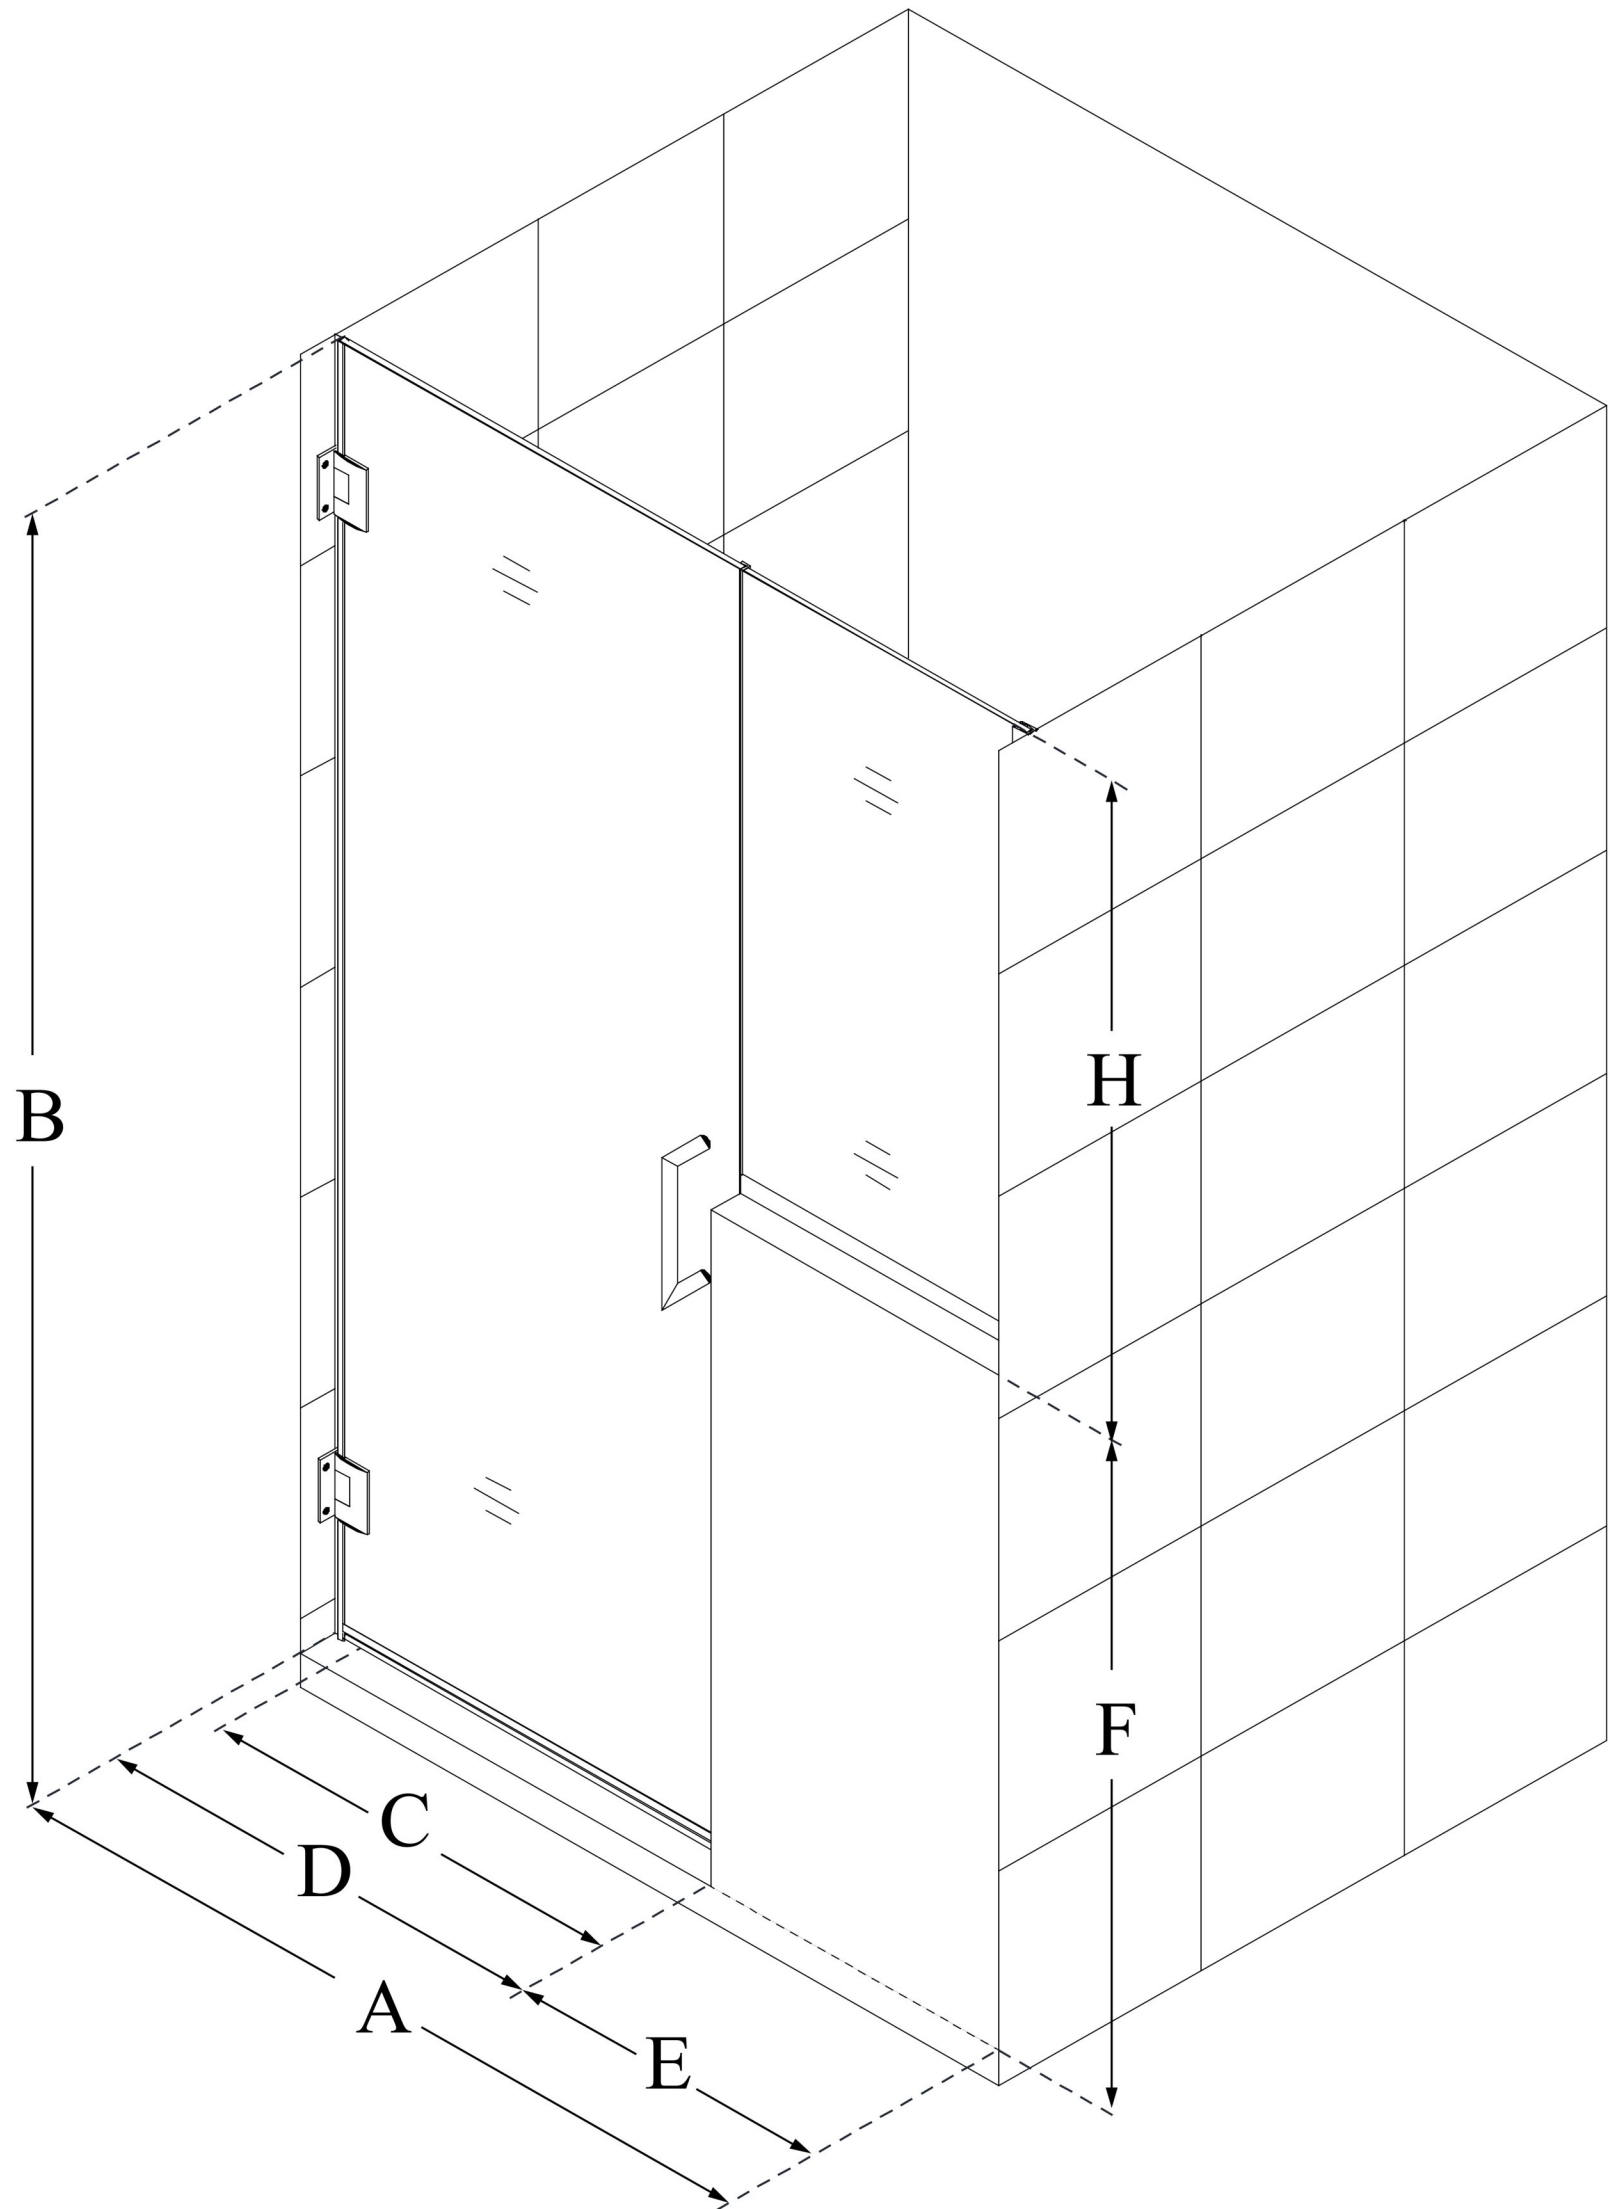

SHDR-24303634

UNIDOOR PLUS

DreamLine Unidoor Plus 66-66 1/2
in. W x 72 in. H Hinged Shower Door
with 34 in. Half Panel, Clear Glass

SWING DOOR

CONFIGURATION DIMENSIONS:

A: 66 - 66 1/2 in.

MODEL WIDTH

B: 72 in.

MODEL HEIGHT

C: 29 in.

ACCESS WIDTH

D: 30 in.

DOOR WIDTH

E: 36 in.

INLINE BUTTRESS PANEL WIDTH

F: 38 in.

BUTTRESS WALL HEIGHT

H: 34 in.

BUTTRESS GLASS HEIGHT

DreamLine reserves the right to update or modify the hardware or materials pictured without prior notice for the purpose of product improvement and customer satisfaction.