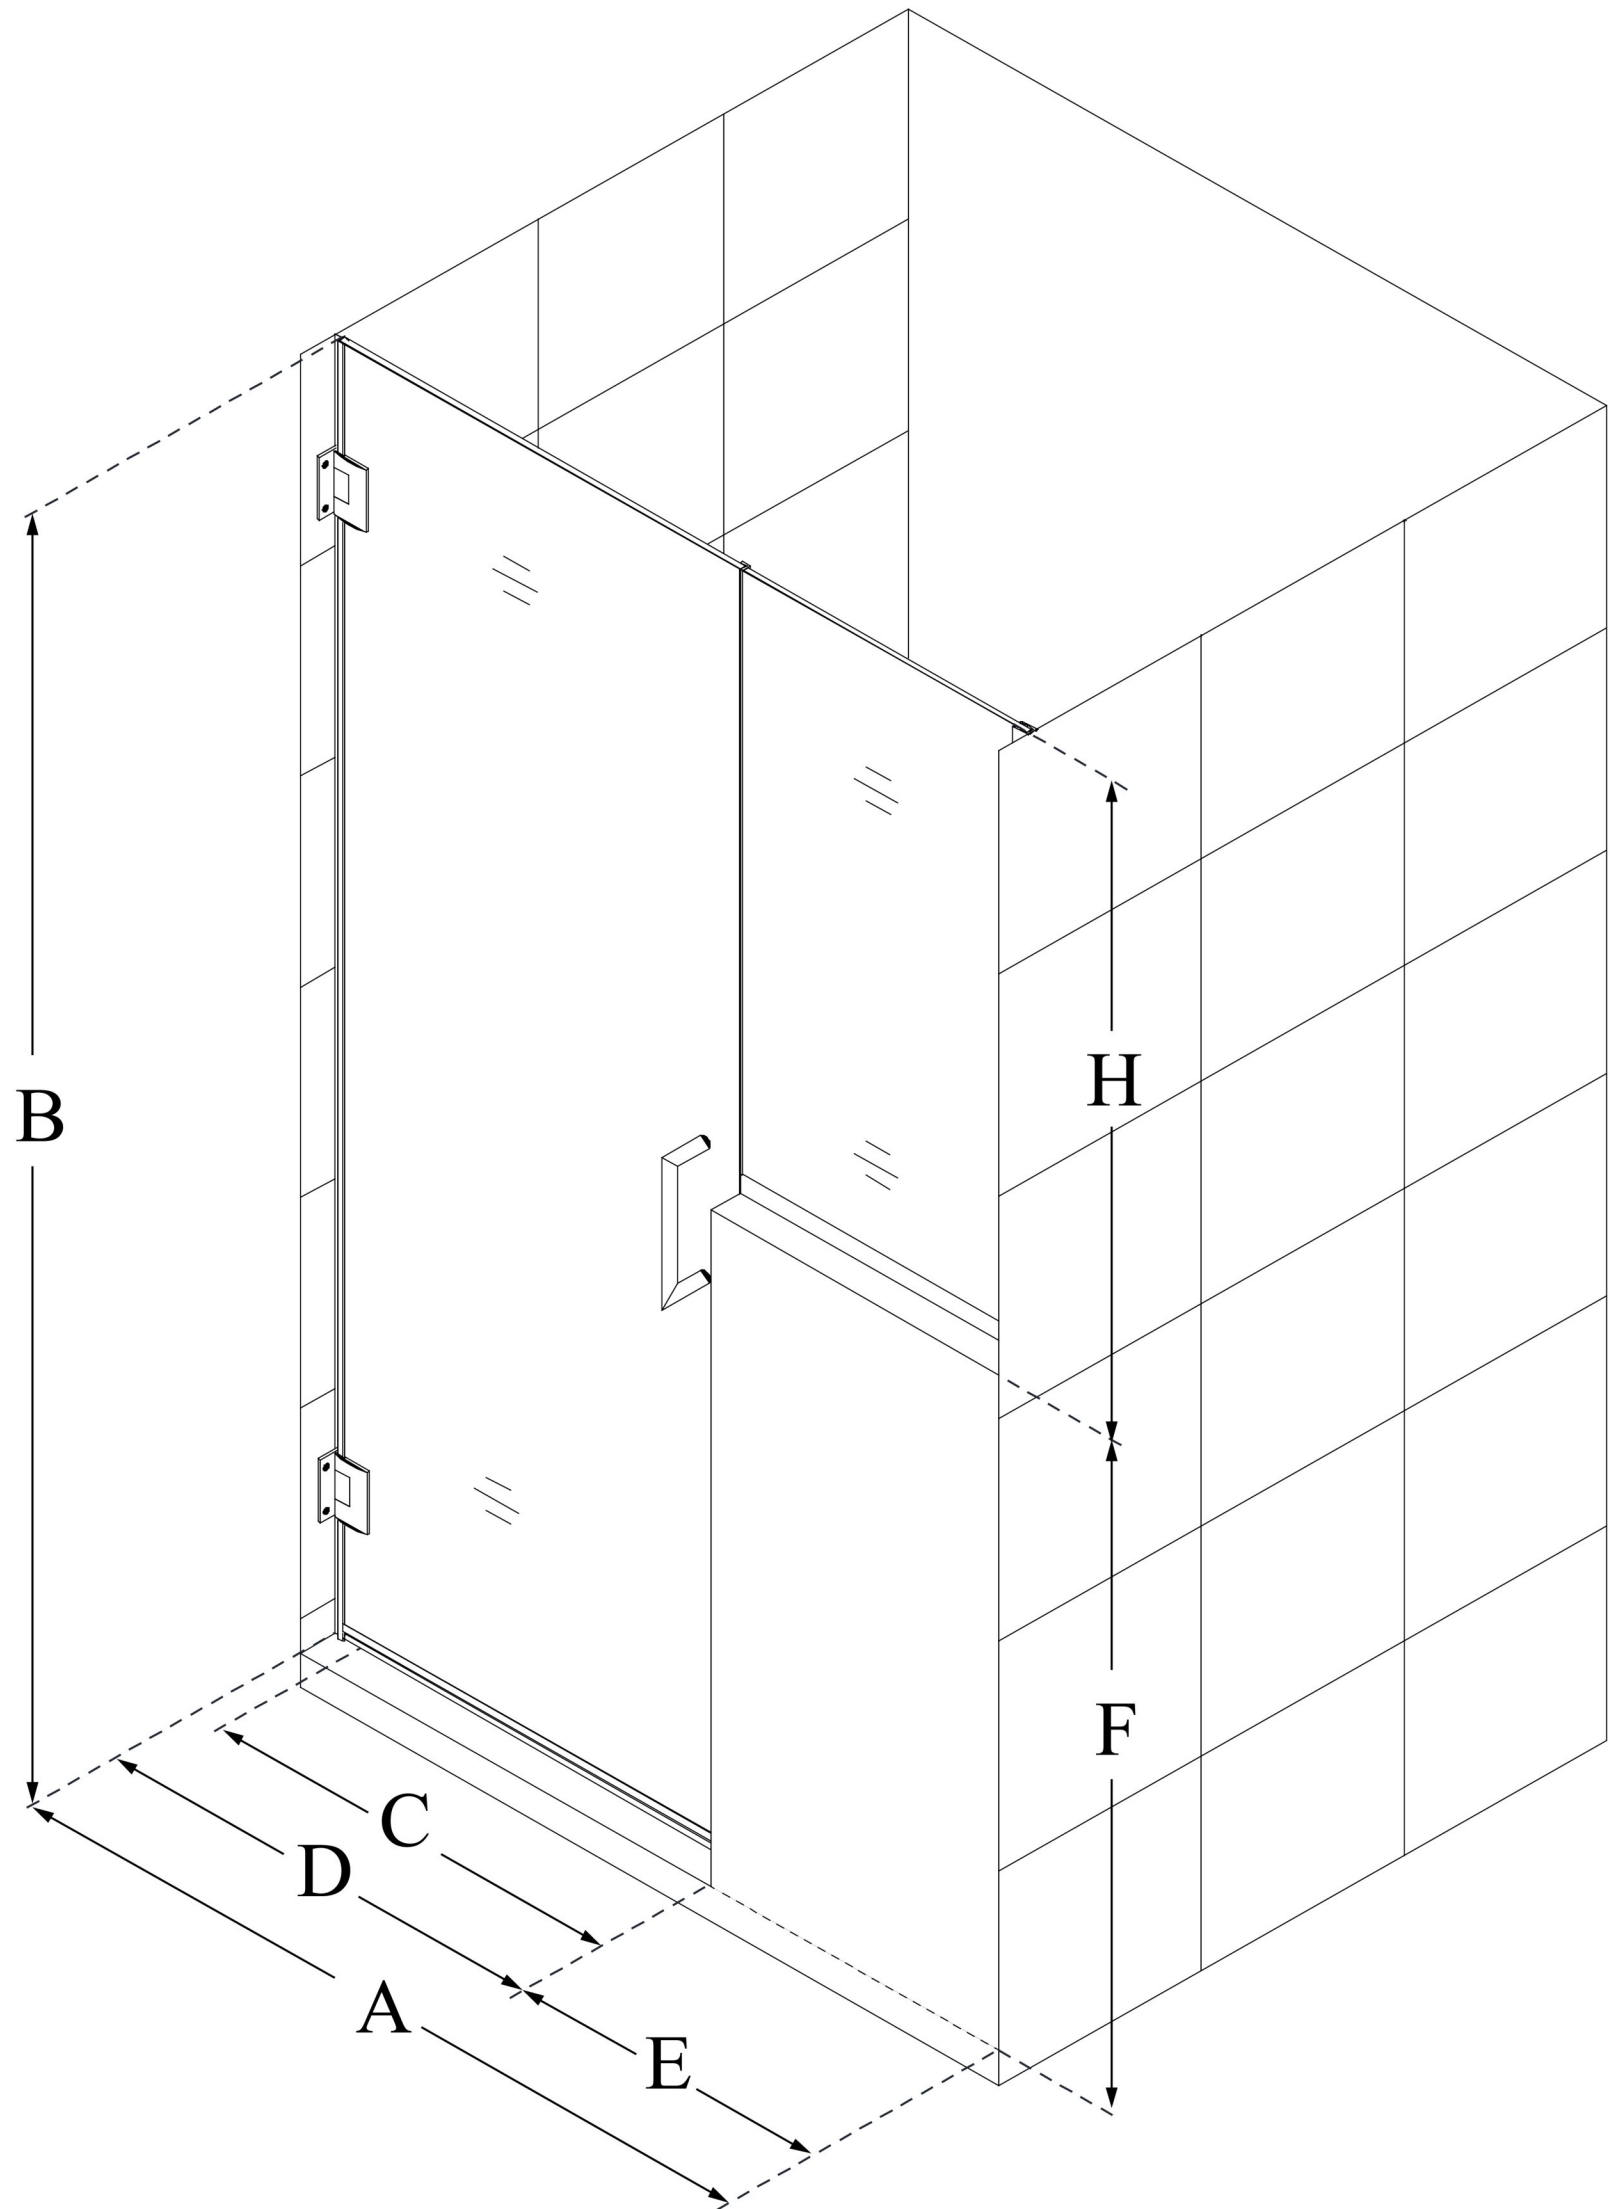

SHDR-24303036

UNIDOOR PLUS

DreamLine Unidoor Plus 60-60 1/2
in. W x 72 in. H Hinged Shower Door
with 36 in. Half Panel, Clear Glass

SWING DOOR

CONFIGURATION DIMENSIONS:

A: 60 - 60 1/2 in.

MODEL WIDTH

B: 72 in.

MODEL HEIGHT

C: 29 in.

ACCESS WIDTH

D: 30 in.

DOOR WIDTH

E: 30 in.

INLINE BUTTRESS PANEL WIDTH

F: 36 in.

BUTTRESS WALL HEIGHT

H: 36 in.

BUTTRESS GLASS HEIGHT

DreamLine reserves the right to update or modify the hardware or materials pictured without prior notice for the purpose of product improvement and customer satisfaction.