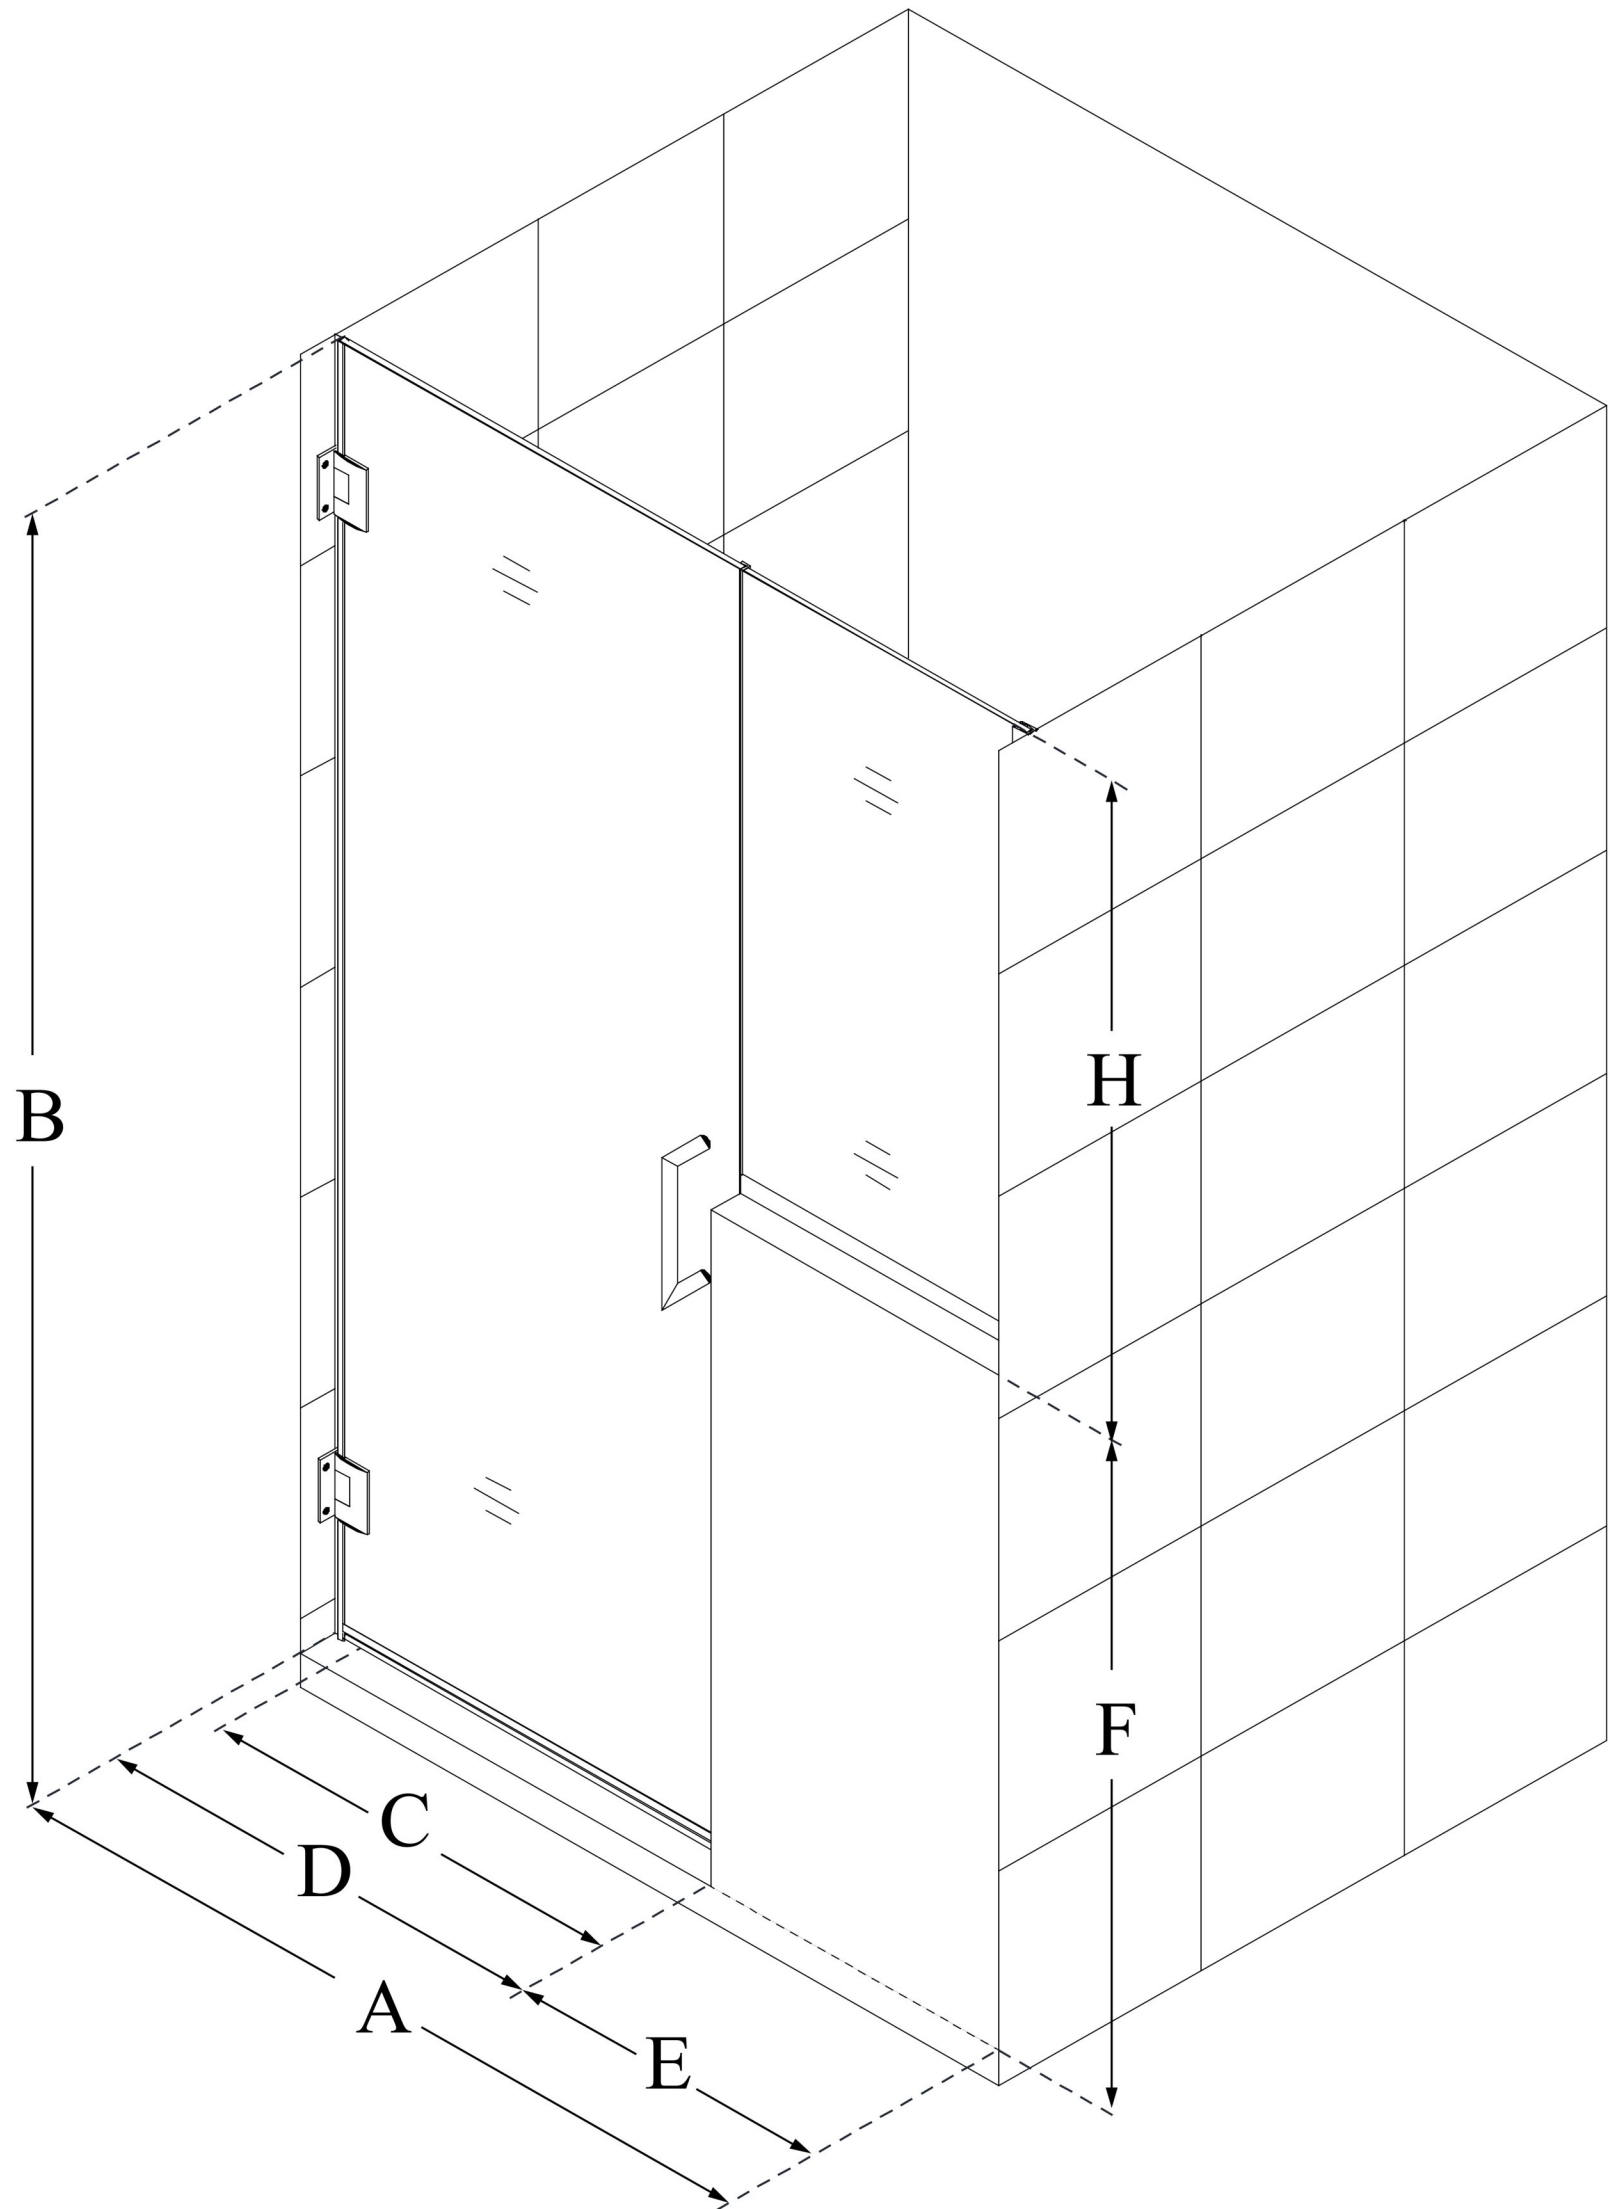

# UNIDOOR PLUS

DreamLine Unidoor Plus 60-60 1/2  
in. W x 72 in. H Hinged Shower Door  
with 34 in. Half Panel, Clear Glass

**SWING DOOR**

## CONFIGURATION DIMENSIONS:

**A: 60 - 60 1/2 in.**

MODEL WIDTH

**B: 72 in.**

MODEL HEIGHT

**C: 29 in.**

ACCESS WIDTH

**D: 30 in.**

DOOR WIDTH

**E: 30 in.**

INLINE BUTTRESS PANEL WIDTH

**F: 38 in.**

BUTTRESS WALL HEIGHT

**H: 34 in.**

BUTTRESS GLASS HEIGHT

DreamLine reserves the right to update or modify the hardware or materials pictured without prior notice for the purpose of product improvement and customer satisfaction.