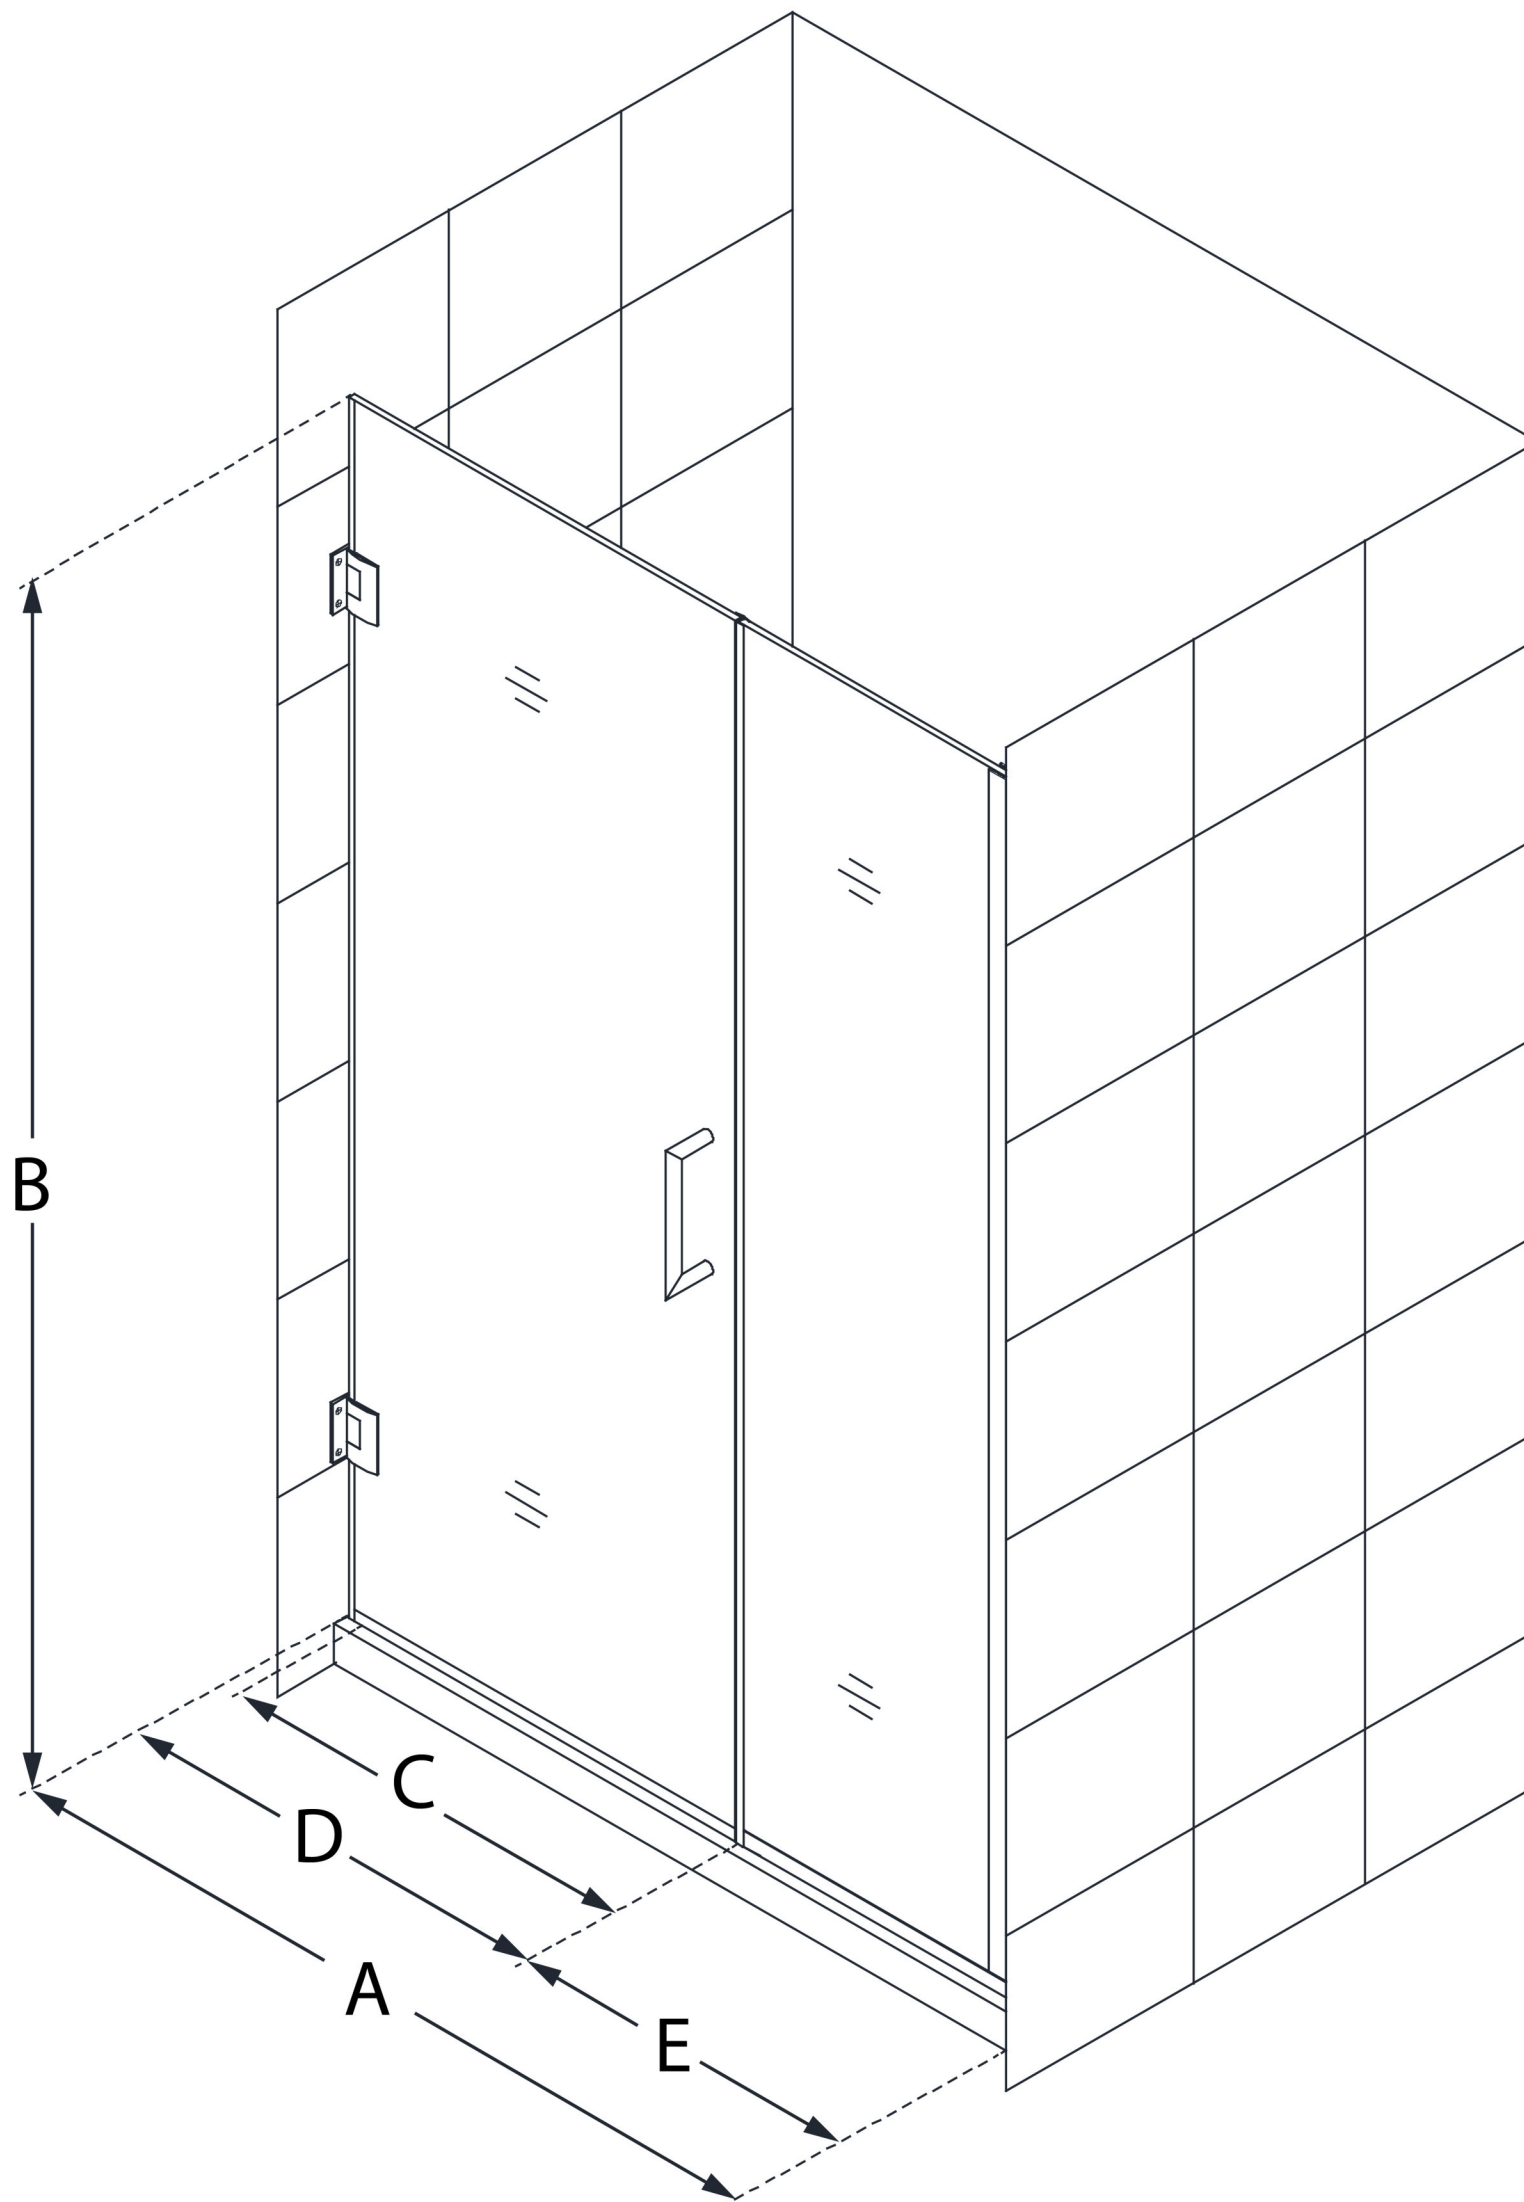

SHDR-242957210

UNIDOOR PLUS

DreamLine Unidoor Plus 29 1/2
- 30 in. W x 72 in. H Frameless
Hinged Shower Door, Clear Glass

SWING DOOR

CONFIGURATION DIMENSIONS:

A: 29 1/2 - 30 in.

MODEL WIDTH

B: 72 in.

MODEL HEIGHT

C: 22 in.

ACCESS WIDTH

D: 23 in.

DOOR WIDTH

E: 6 1/2 in.

INLINE PANEL WIDTH

DreamLine reserves the right to update or modify the hardware or materials pictured without prior notice for the purpose of product improvement and customer satisfaction.