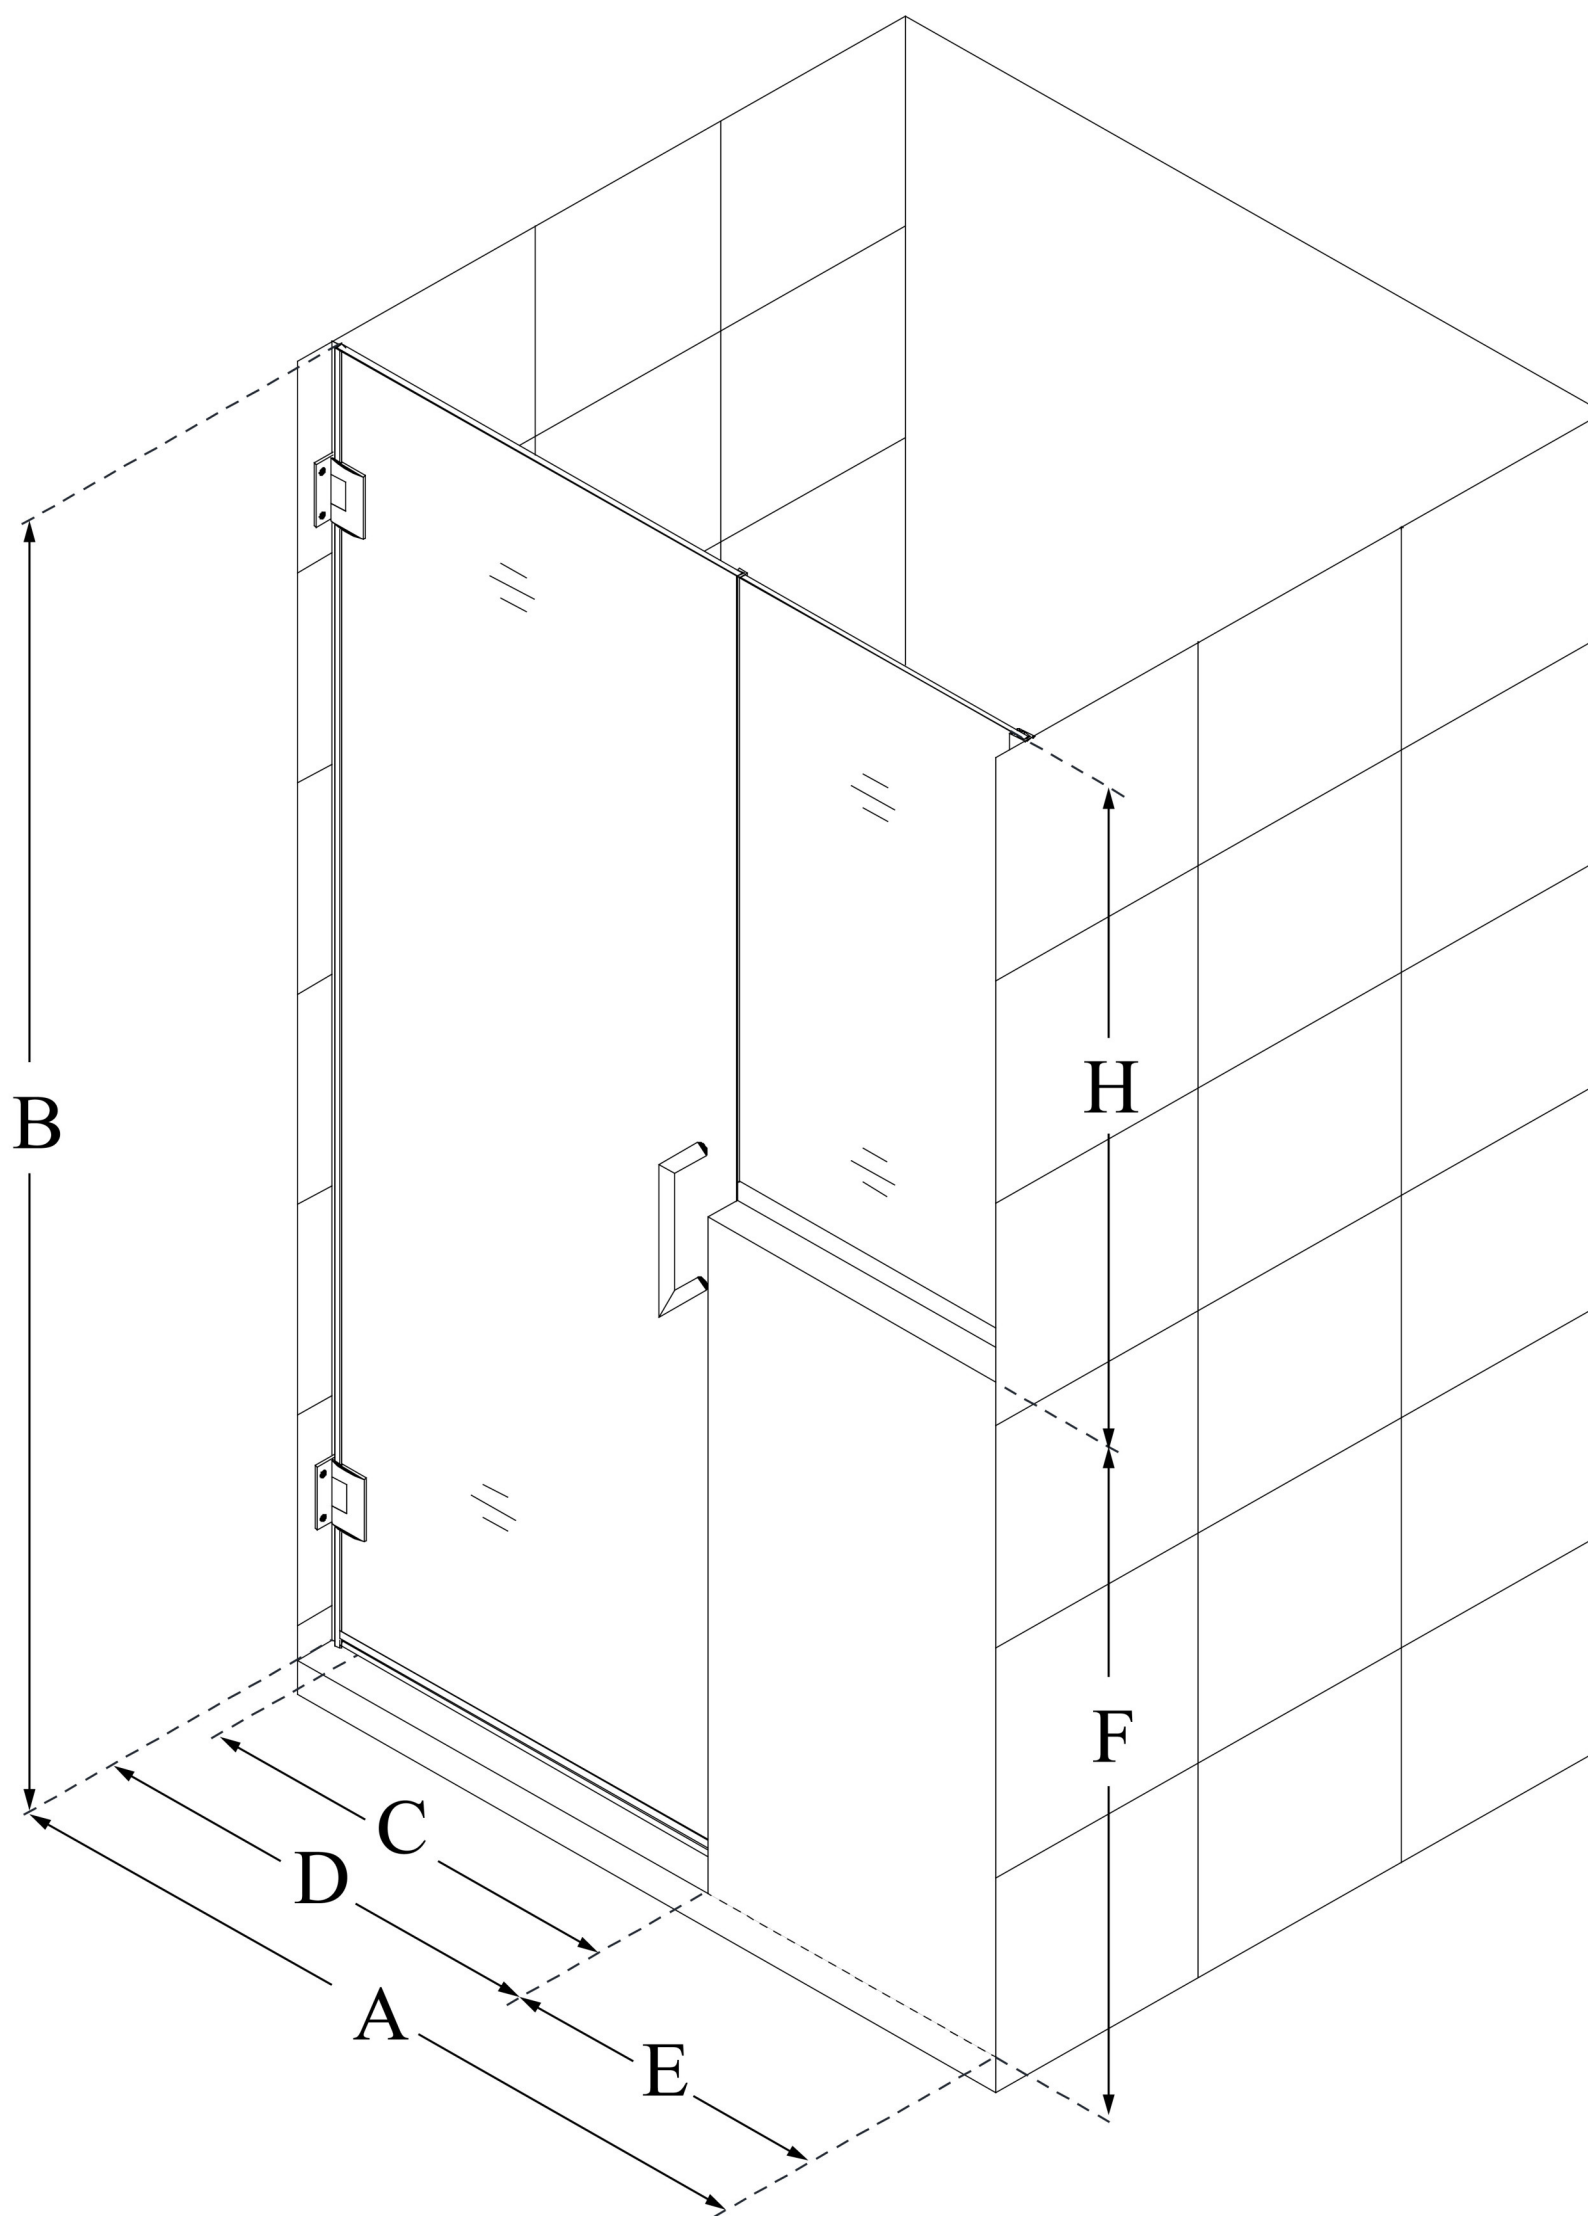

SHDR-24293636

UNIDOOR PLUS

DreamLine Unidoor Plus 65-65 1/2 in. W x 72 in. H Hinged Shower Door with 36 in. Half Panel, Clear Glass

SWING DOOR

CONFIGURATION DIMENSIONS:

A: 65 - 65 1/2 in.

MODEL WIDTH

B: 72 in.

MODEL HEIGHT

C: 28 in.

ACCESS WIDTH

D: 29 in.

DOOR WIDTH

E: 36 in.

INLINE BUTTRESS PANEL WIDTH

F: 36 in.

BUTTRESS WALL HEIGHT

H: 36 in.

BUTTRESS GLASS HEIGHT

DreamLine reserves the right to update or modify the hardware or materials pictured without prior notice for the purpose of product improvement and customer satisfaction.