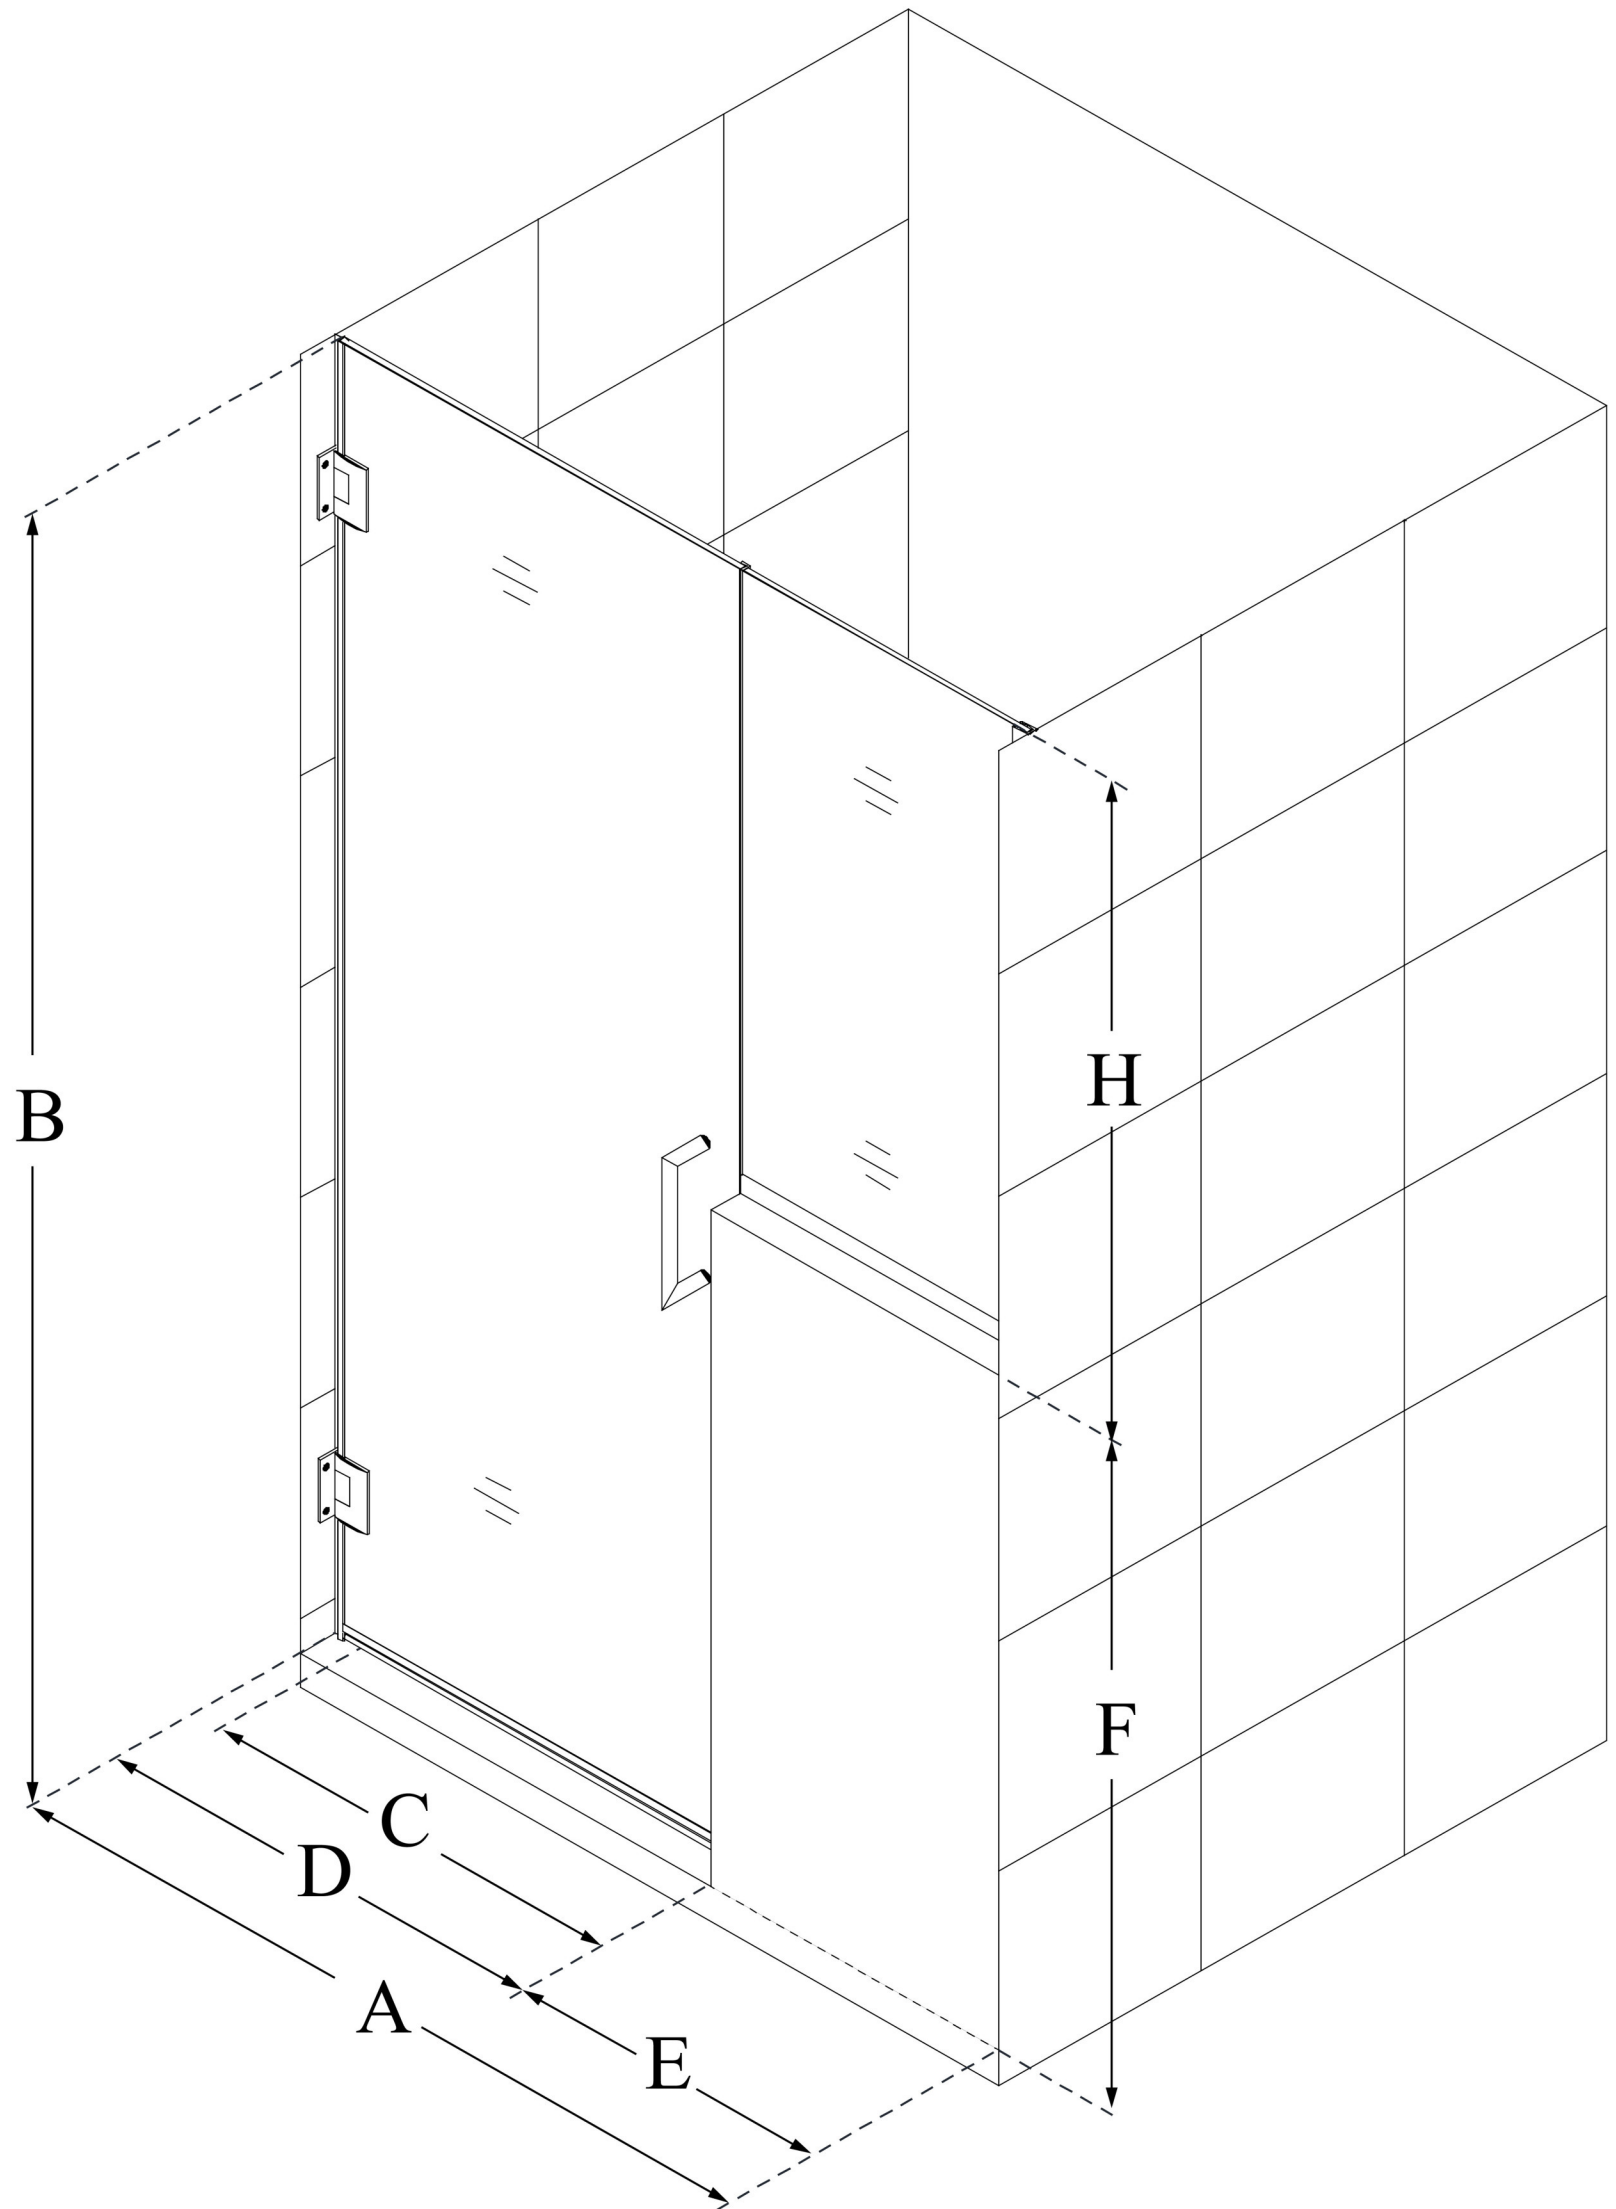

SHDR-24293634

UNIDOOR PLUS

DreamLine Unidoor Plus 65-65 1/2 in. W x 72 in. H Hinged Shower Door with 34 in. Half Panel, Clear Glass

SWING DOOR

CONFIGURATION DIMENSIONS:

A: 65 - 65 1/2 in.

MODEL WIDTH

B: 72 in.

MODEL HEIGHT

C: 28 in.

ACCESS WIDTH

D: 29 in.

DOOR WIDTH

E: 36 in.

INLINE BUTTRESS PANEL WIDTH

F: 38 in.

BUTTRESS WALL HEIGHT

H: 34 in.

BUTTRESS GLASS HEIGHT

DreamLine reserves the right to update or modify the hardware or materials pictured without prior notice for the purpose of product improvement and customer satisfaction.