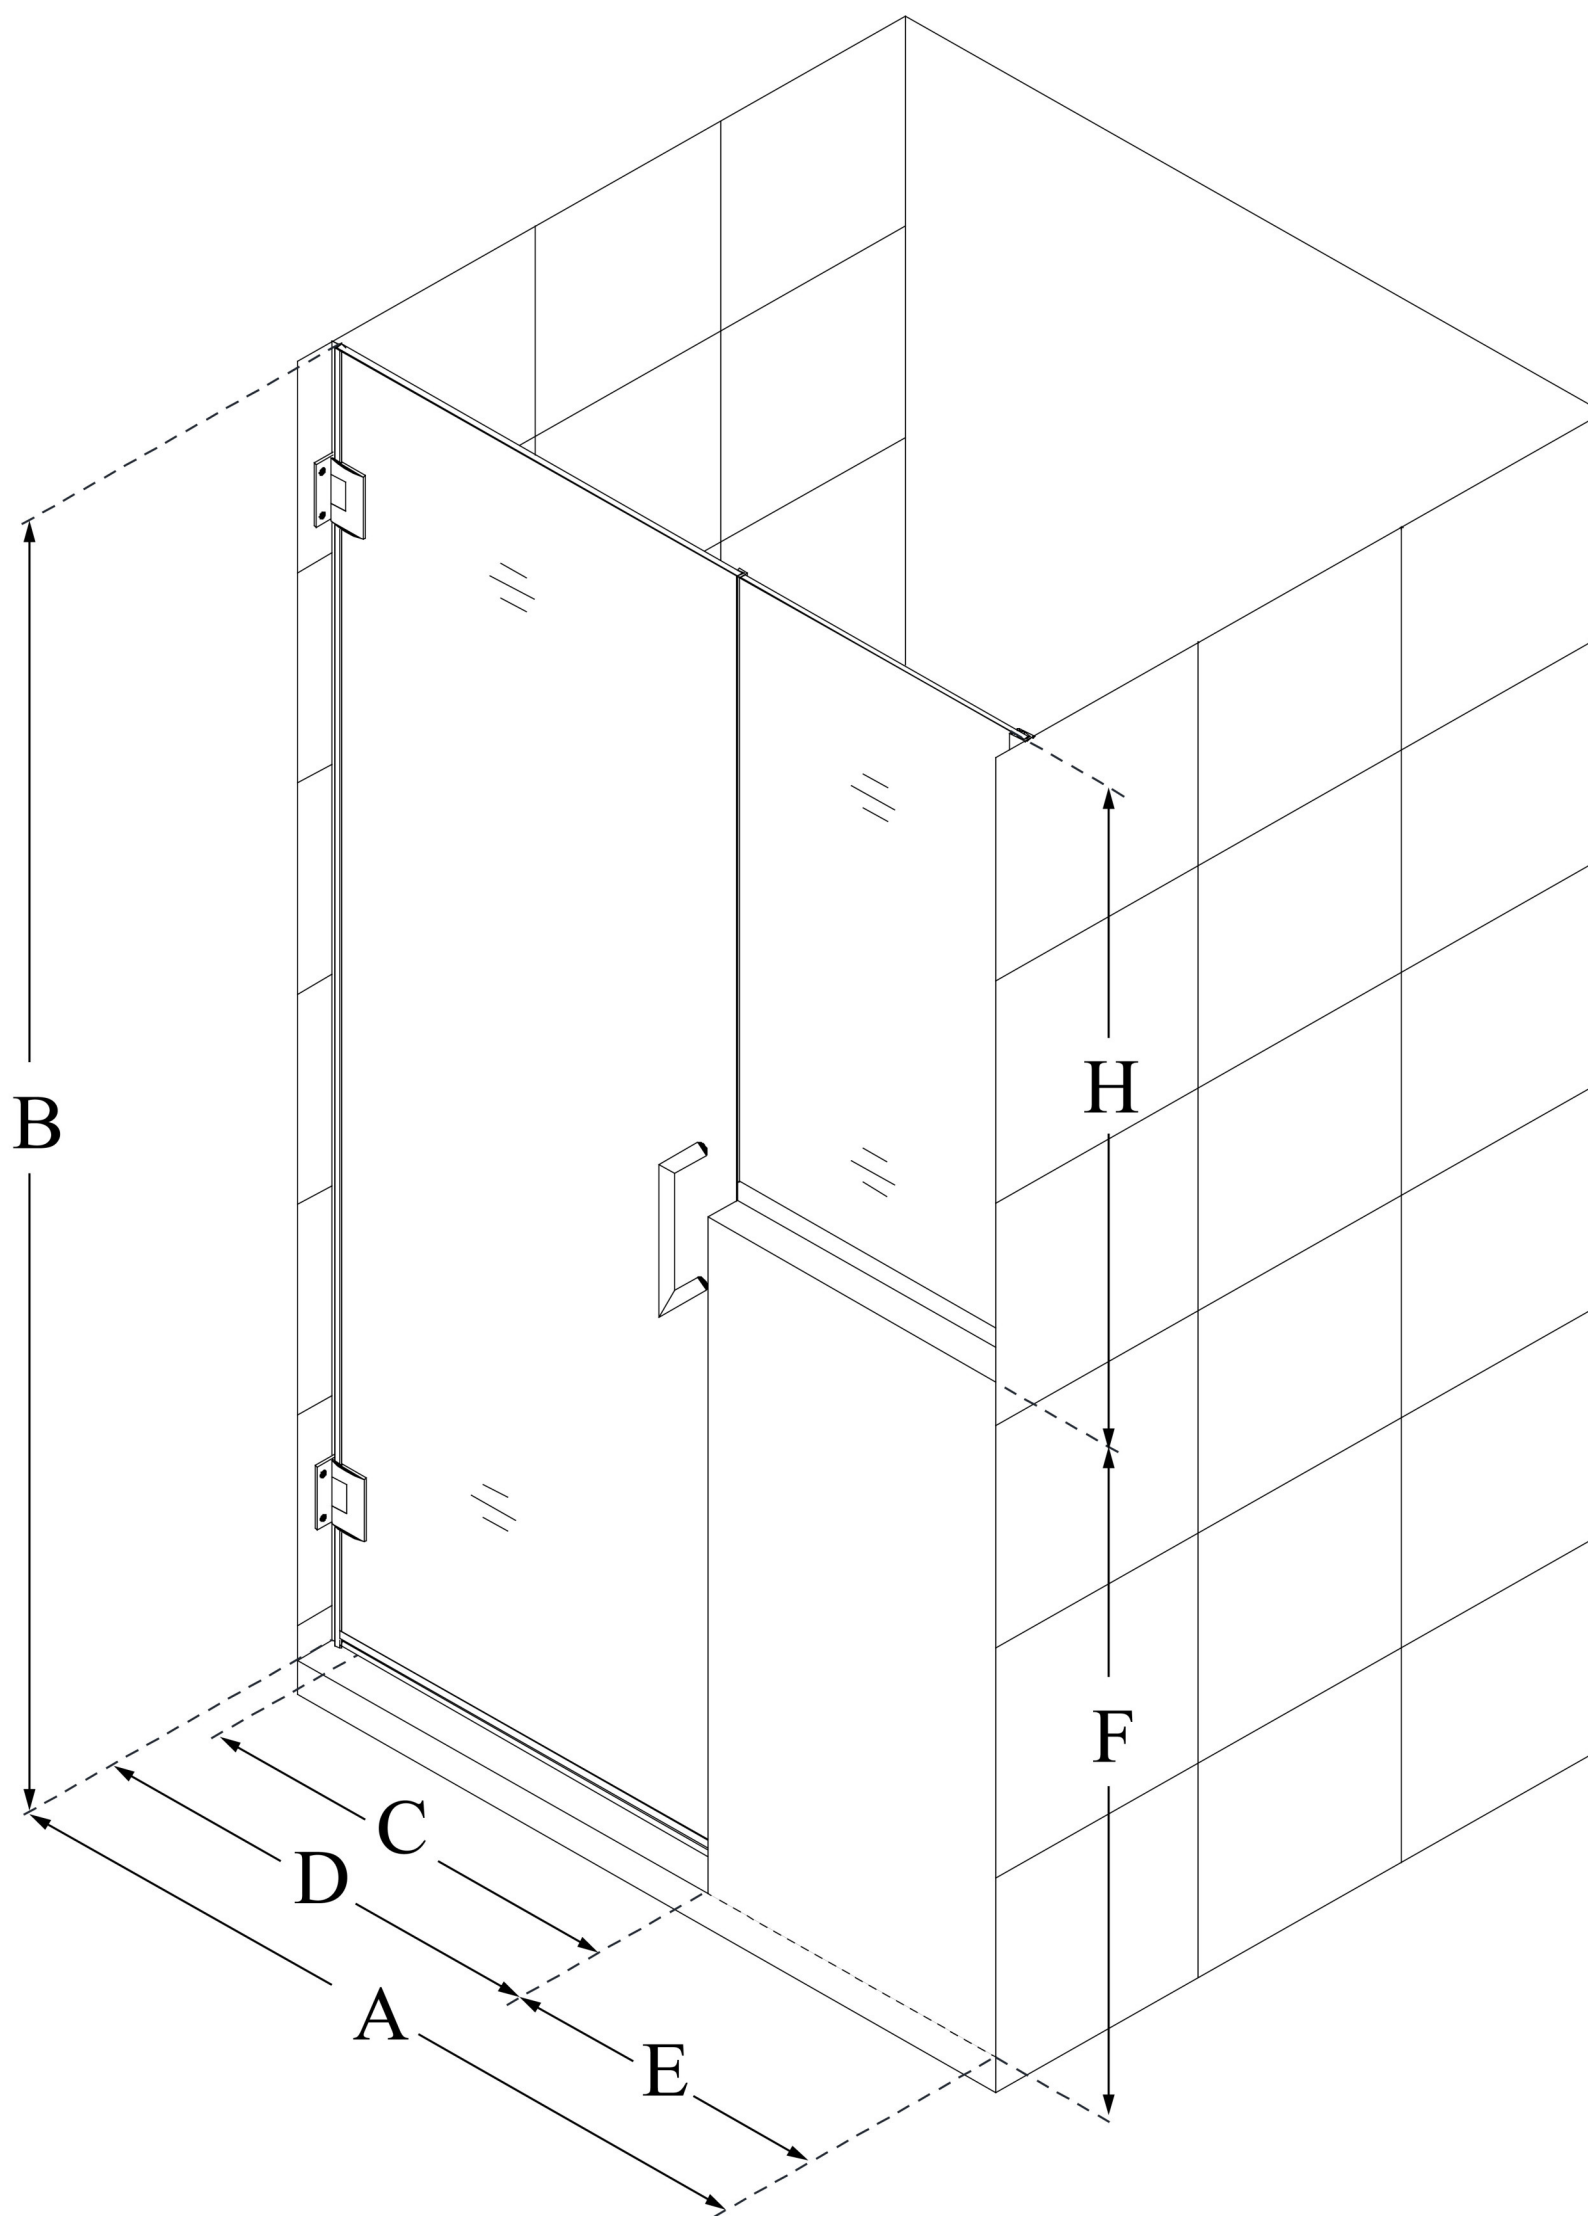

# UNIDOOR PLUS

DreamLine Unidoor Plus 59-59 1/2 in. W x 72 in. H Hinged Shower Door with 36 in. Half Panel, Clear Glass

**SWING DOOR**

## CONFIGURATION DIMENSIONS:

**A: 59 - 59 1/2 in.**

MODEL WIDTH

**B: 72 in.**

MODEL HEIGHT

**C: 28 in.**

ACCESS WIDTH

**D: 29 in.**

DOOR WIDTH

**E: 30 in.**

INLINE BUTTRESS PANEL WIDTH

**F: 36 in.**

BUTTRESS WALL HEIGHT

**H: 36 in.**

BUTTRESS GLASS HEIGHT

DreamLine reserves the right to update or modify the hardware or materials pictured without prior notice for the purpose of product improvement and customer satisfaction.