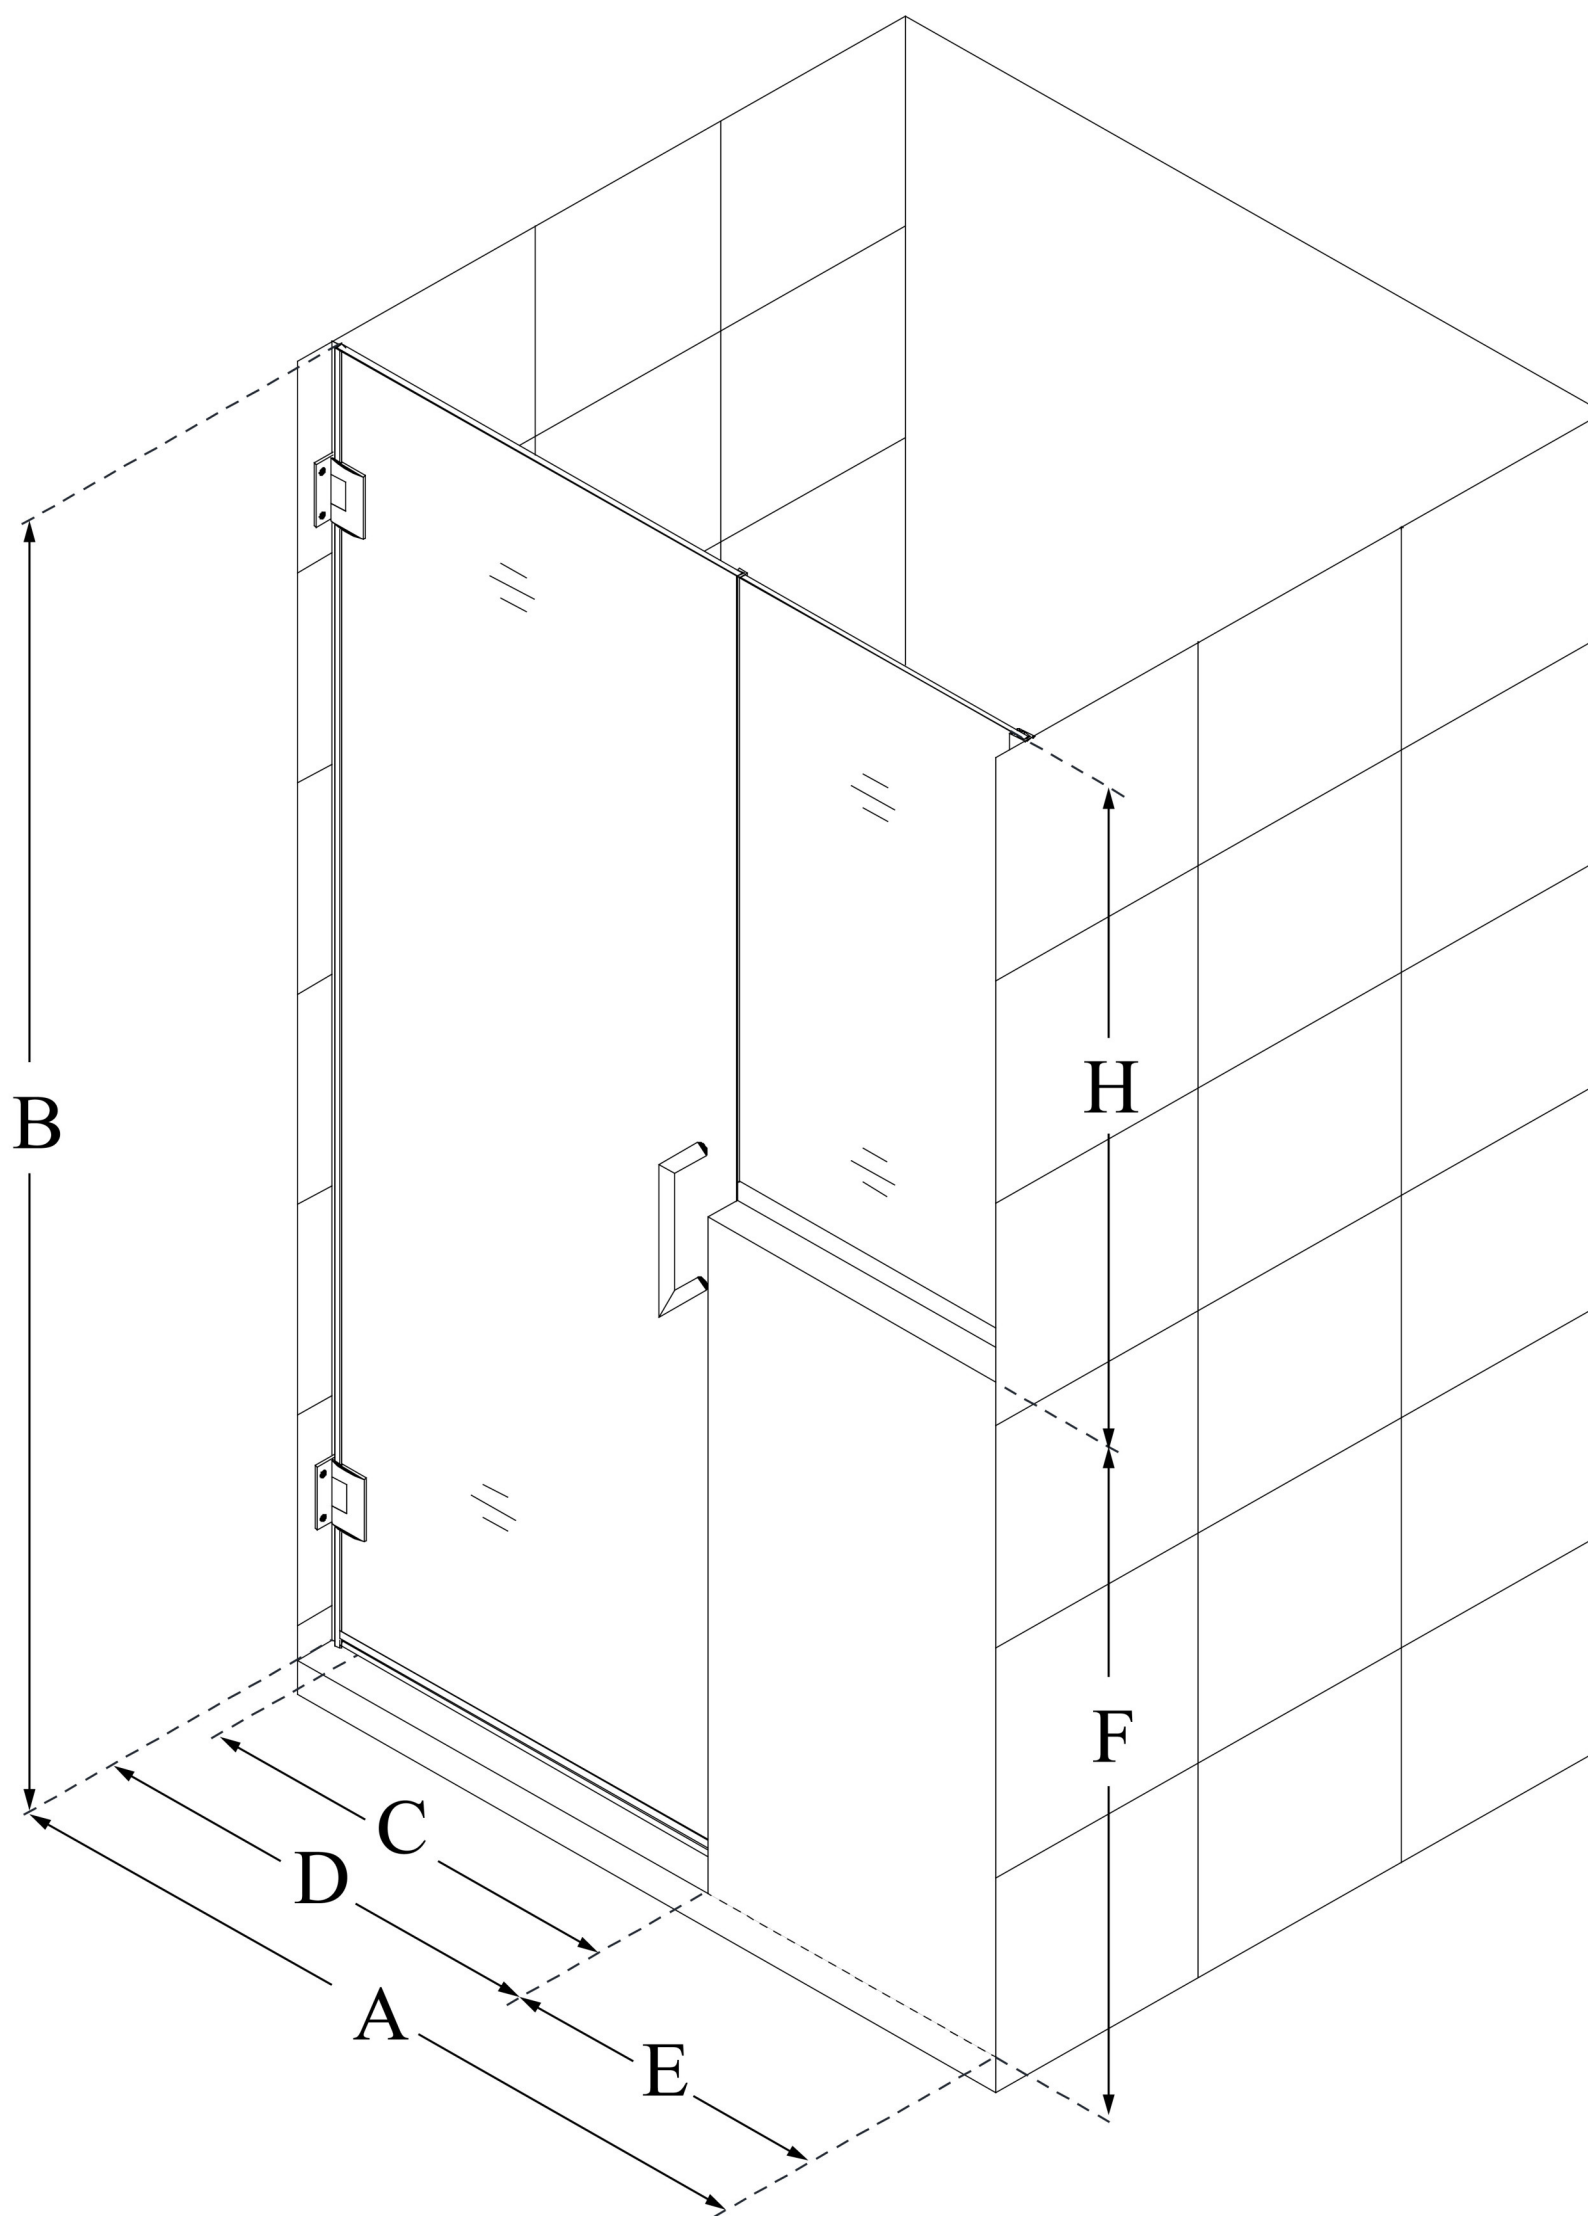

SHDR-24293034

UNIDOOR PLUS

DreamLine Unidoor Plus 59-59 1/2
in. W x 72 in. H Hinged Shower Door
with 34 in. Half Panel, Clear Glass

SWING DOOR

CONFIGURATION DIMENSIONS:

A: 59 - 59 1/2 in.

MODEL WIDTH

B: 72 in.

MODEL HEIGHT

C: 28 in.

ACCESS WIDTH

D: 29 in.

DOOR WIDTH

E: 30 in.

INLINE BUTTRESS PANEL WIDTH

F: 38 in.

BUTTRESS WALL HEIGHT

H: 34 in.

BUTTRESS GLASS HEIGHT

DreamLine reserves the right to update or modify the hardware or materials pictured without prior notice for the purpose of product improvement and customer satisfaction.