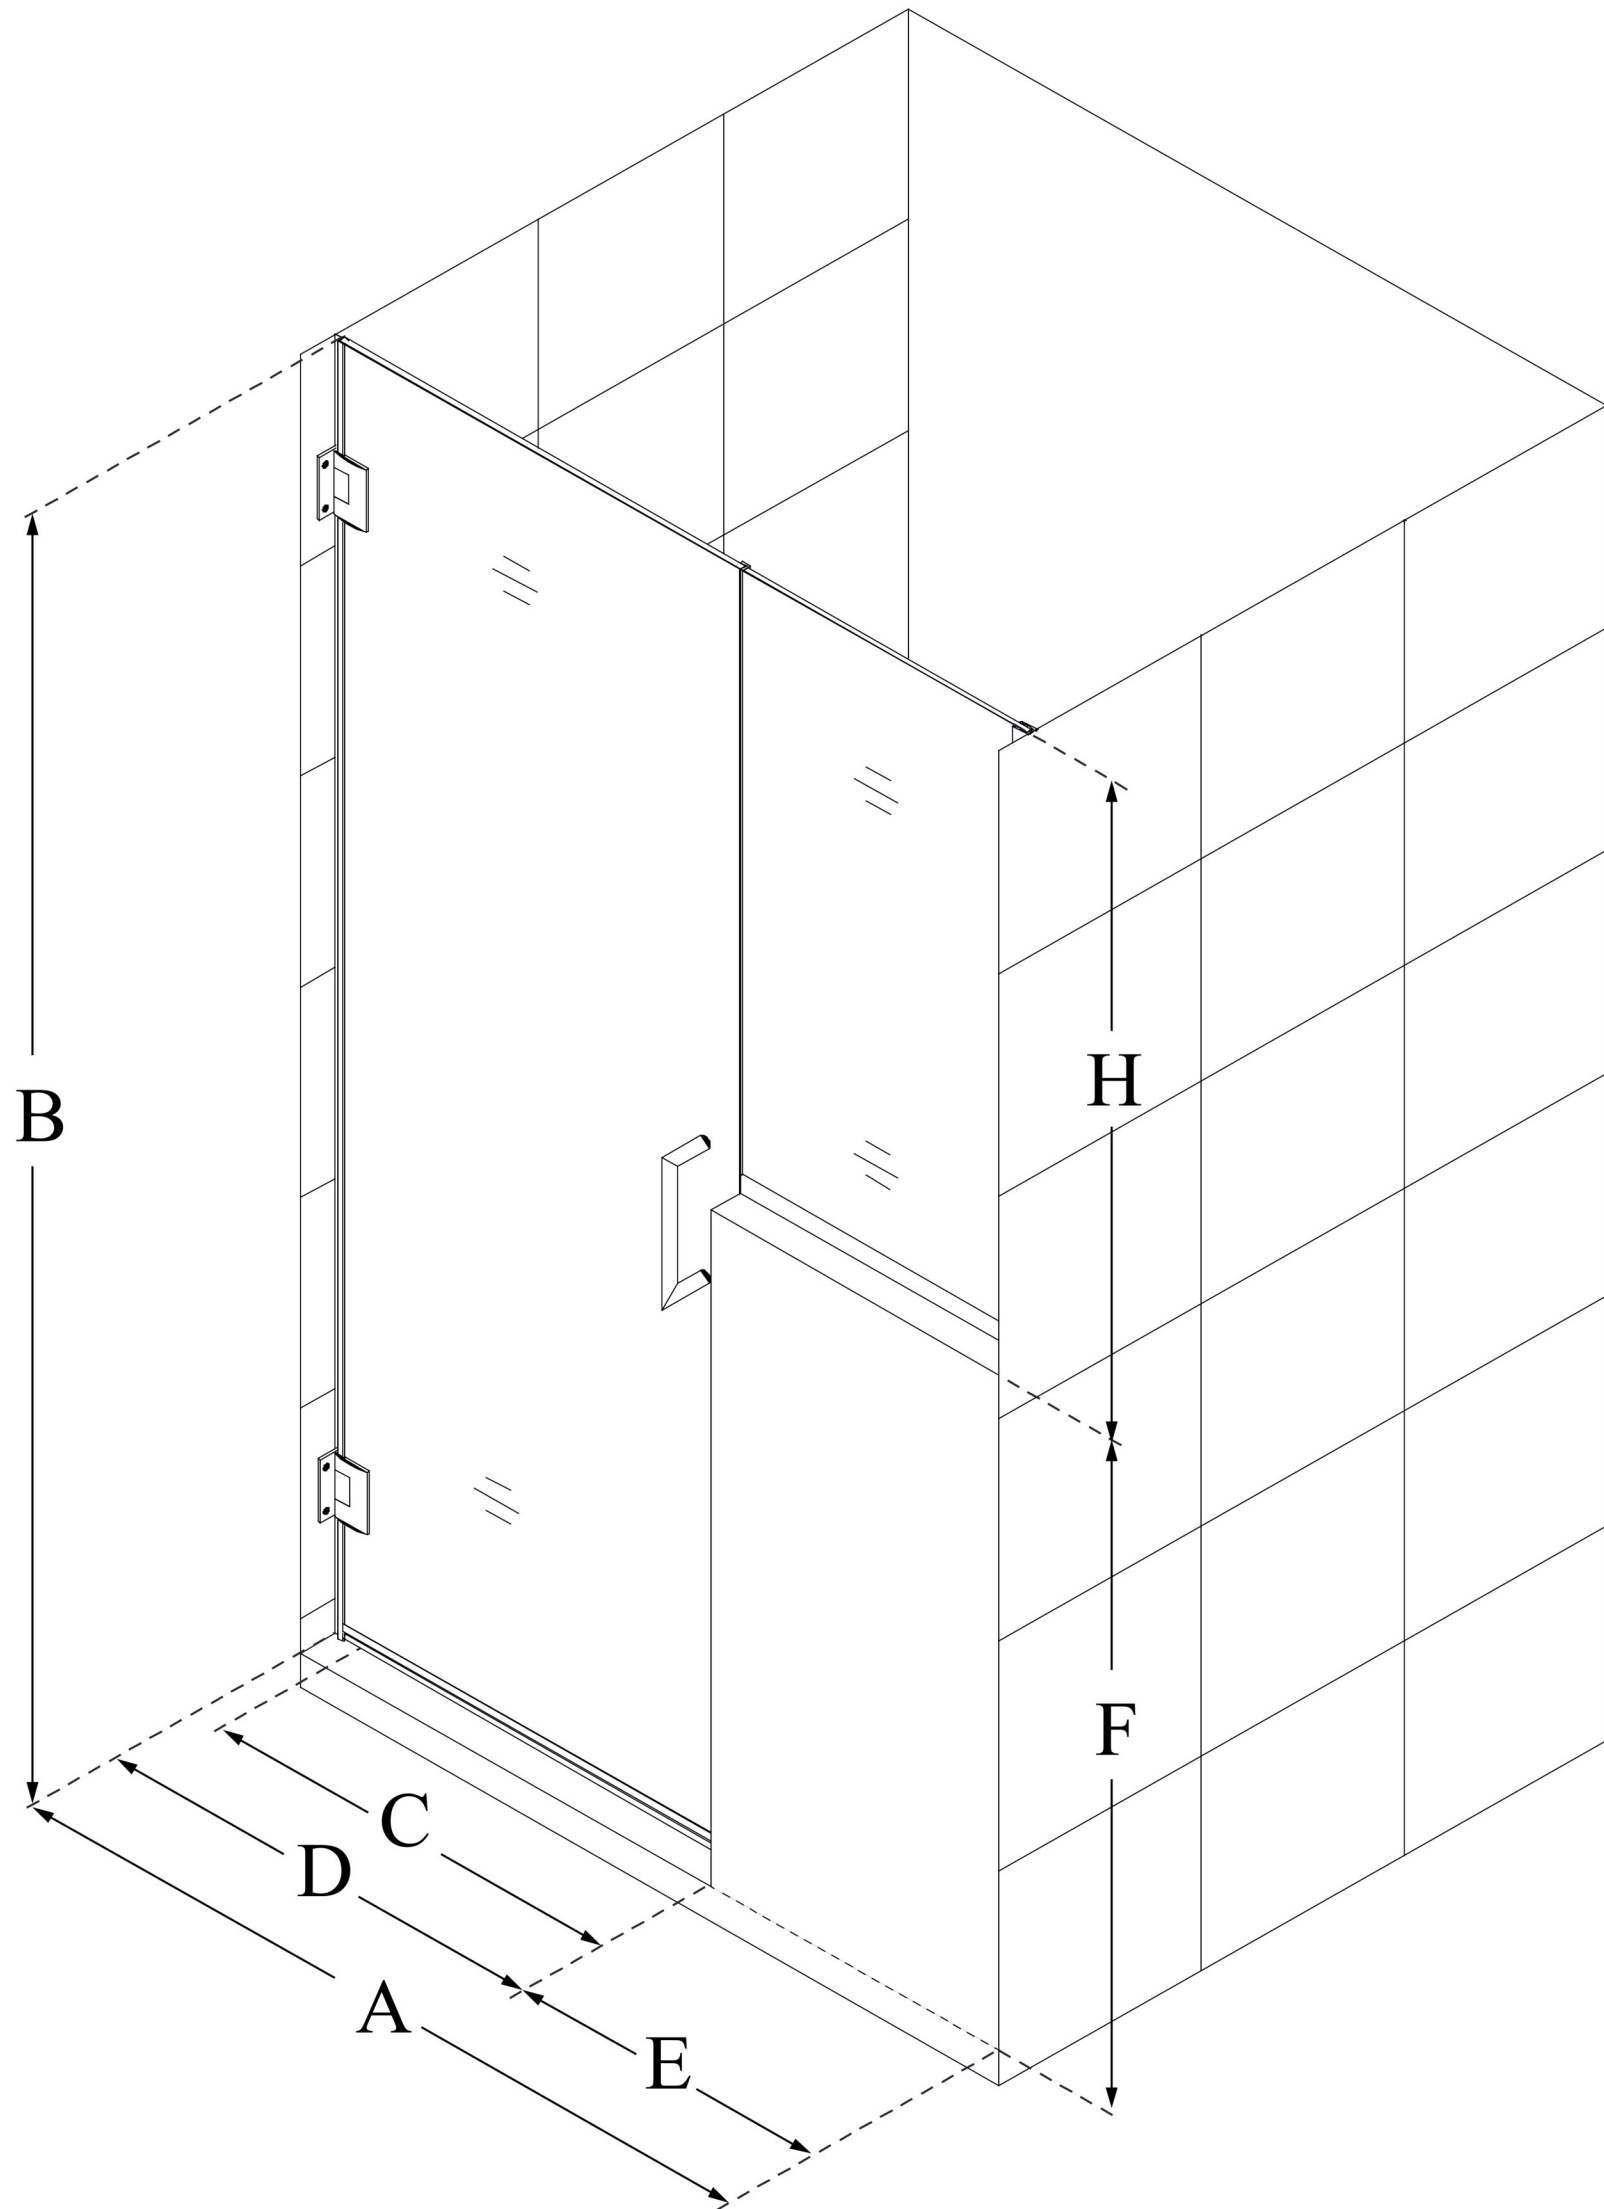

# UNIDOOR PLUS

DreamLine Unidoor Plus 64-64 1/2  
in. W x 72 in. H Hinged Shower Door  
with 36 in. Half Panel, Clear Glass

**SWING DOOR**

## CONFIGURATION DIMENSIONS:

**A: 64 - 64 1/2 in.**

MODEL WIDTH

**B: 72 in.**

MODEL HEIGHT

**C: 27 in.**

ACCESS WIDTH

**D: 28 in.**

DOOR WIDTH

**E: 36 in.**

INLINE BUTTRESS PANEL WIDTH

**F: 36 in.**

BUTTRESS WALL HEIGHT

**H: 36 in.**

BUTTRESS GLASS HEIGHT

DreamLine reserves the right to update or modify the hardware or materials pictured without prior notice for the purpose of product improvement and customer satisfaction.