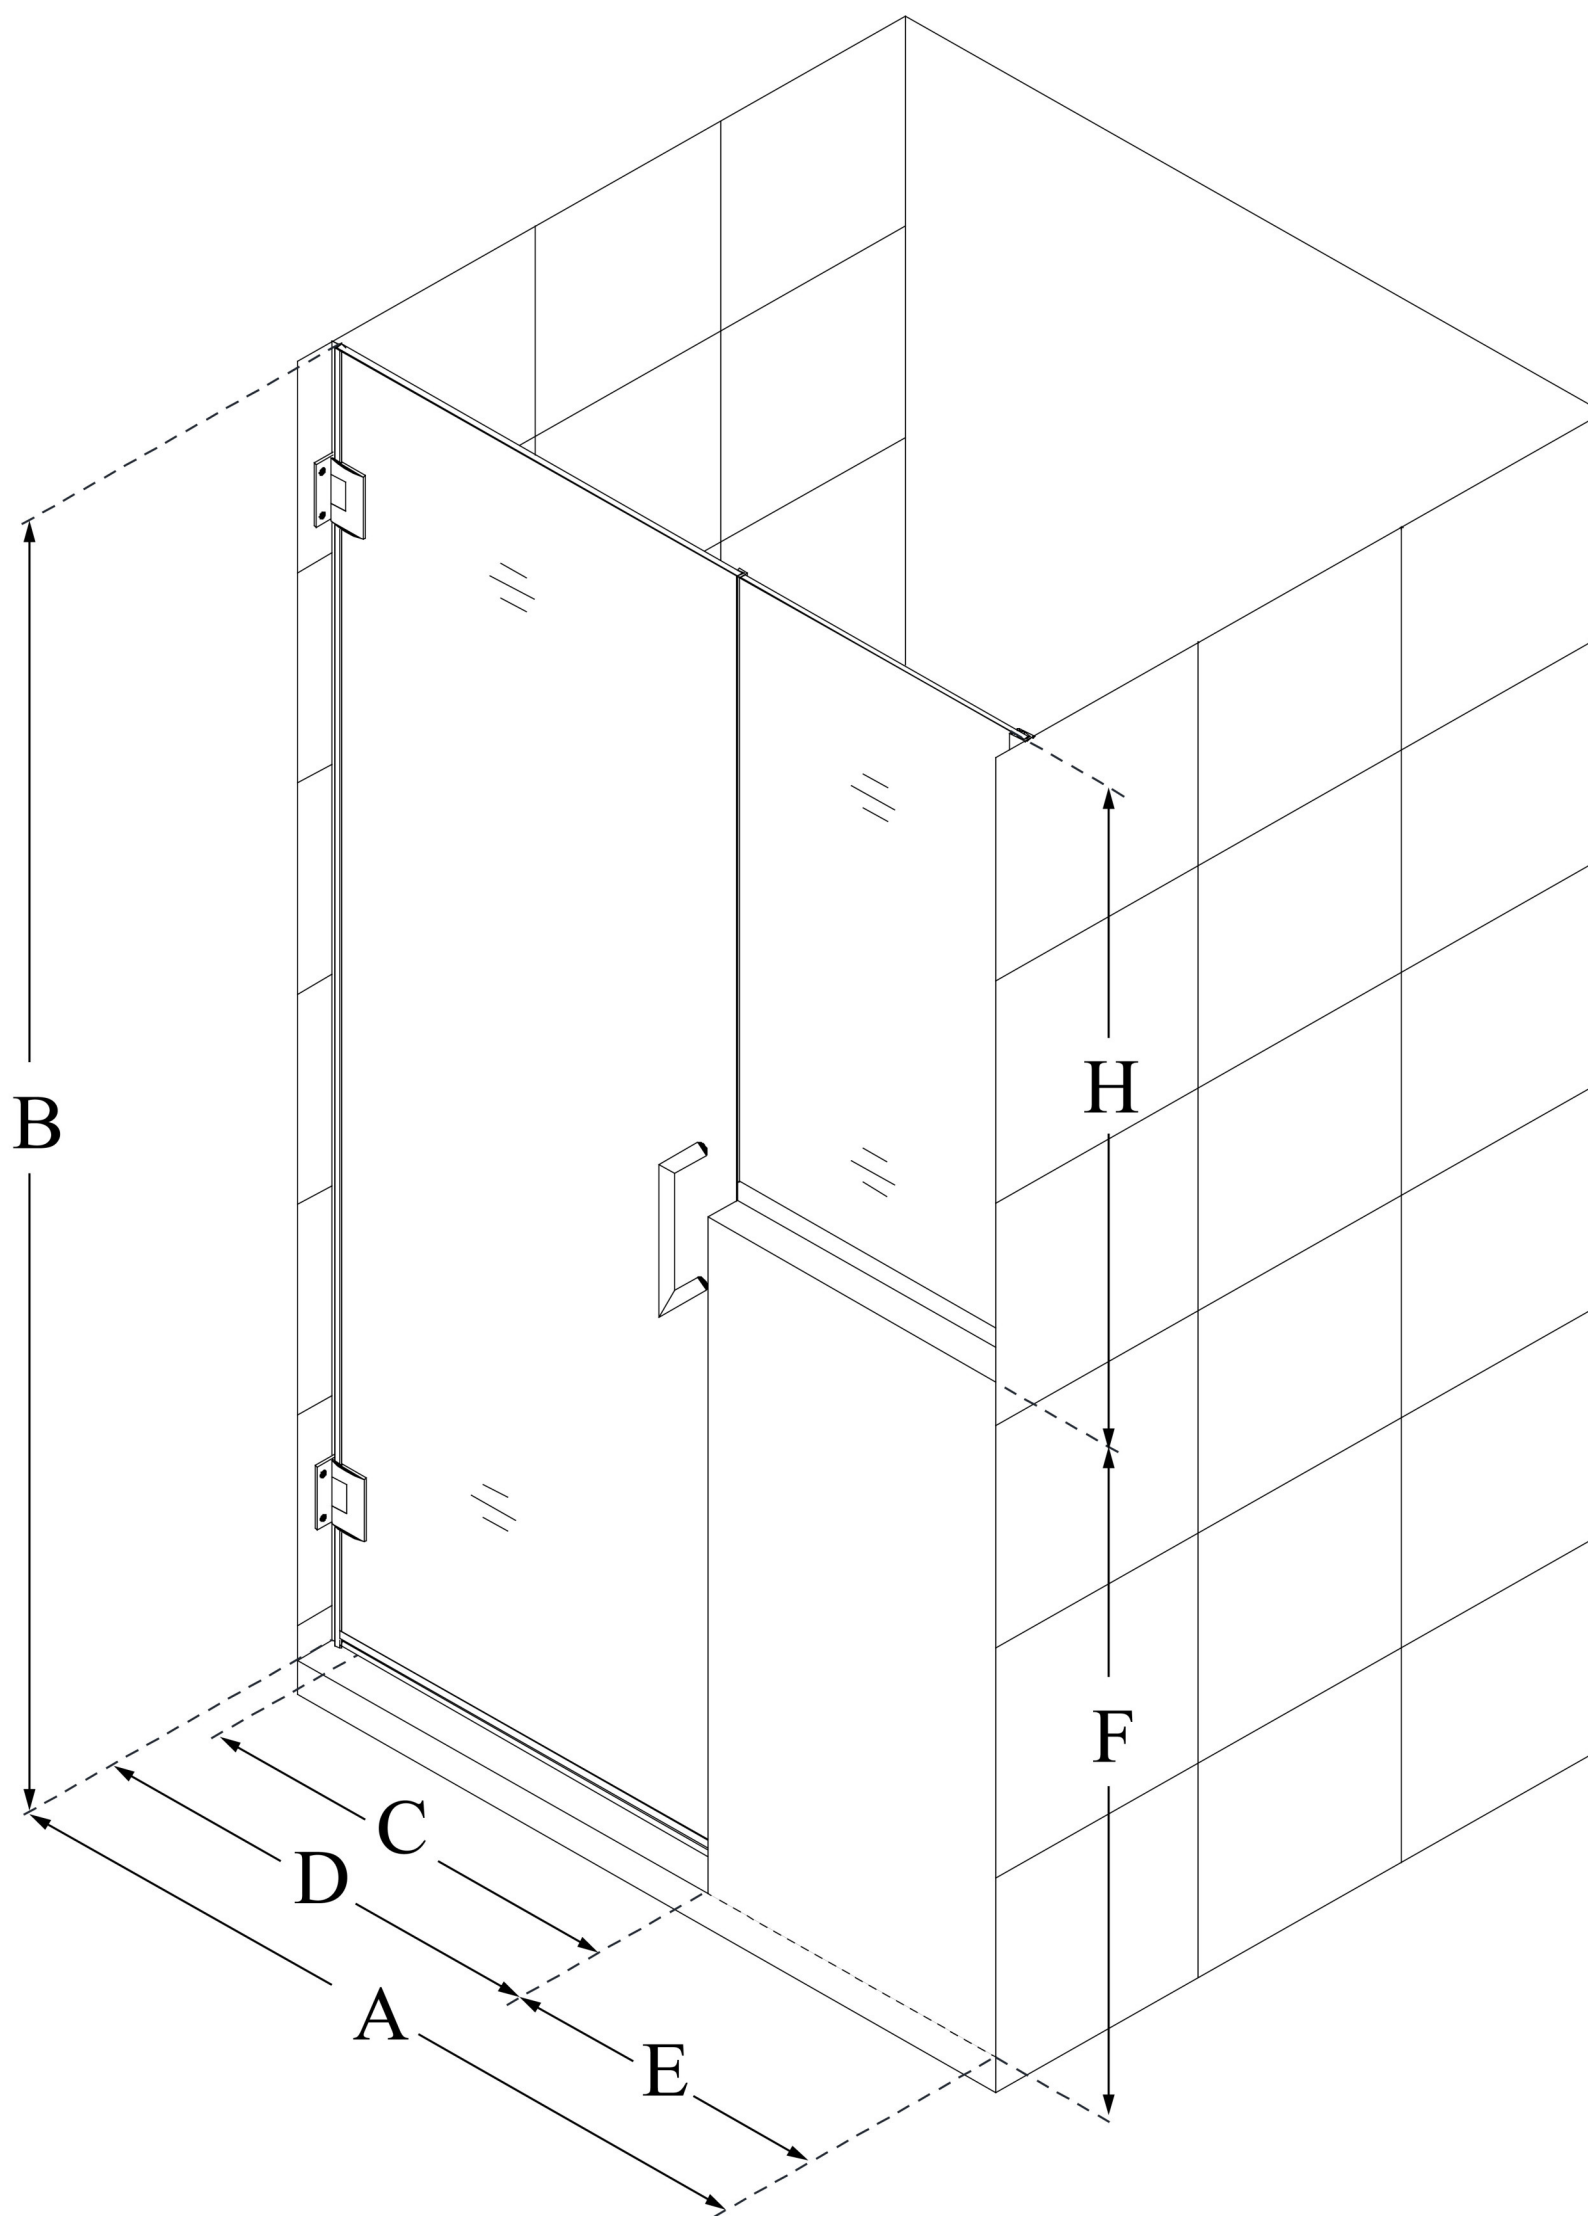

# UNIDOOR PLUS

DreamLine Unidoor Plus 64-64 1/2 in. W x 72 in. H Hinged Shower Door with 34 in. Half Panel, Clear Glass

**SWING DOOR**

## CONFIGURATION DIMENSIONS:

**A: 64 - 64 1/2 in.**

MODEL WIDTH

**B: 72 in.**

MODEL HEIGHT

**C: 27 in.**

ACCESS WIDTH

**D: 28 in.**

DOOR WIDTH

**E: 36 in.**

INLINE BUTTRESS PANEL WIDTH

**F: 38 in.**

BUTTRESS WALL HEIGHT

**H: 34 in.**

BUTTRESS GLASS HEIGHT

DreamLine reserves the right to update or modify the hardware or materials pictured without prior notice for the purpose of product improvement and customer satisfaction.