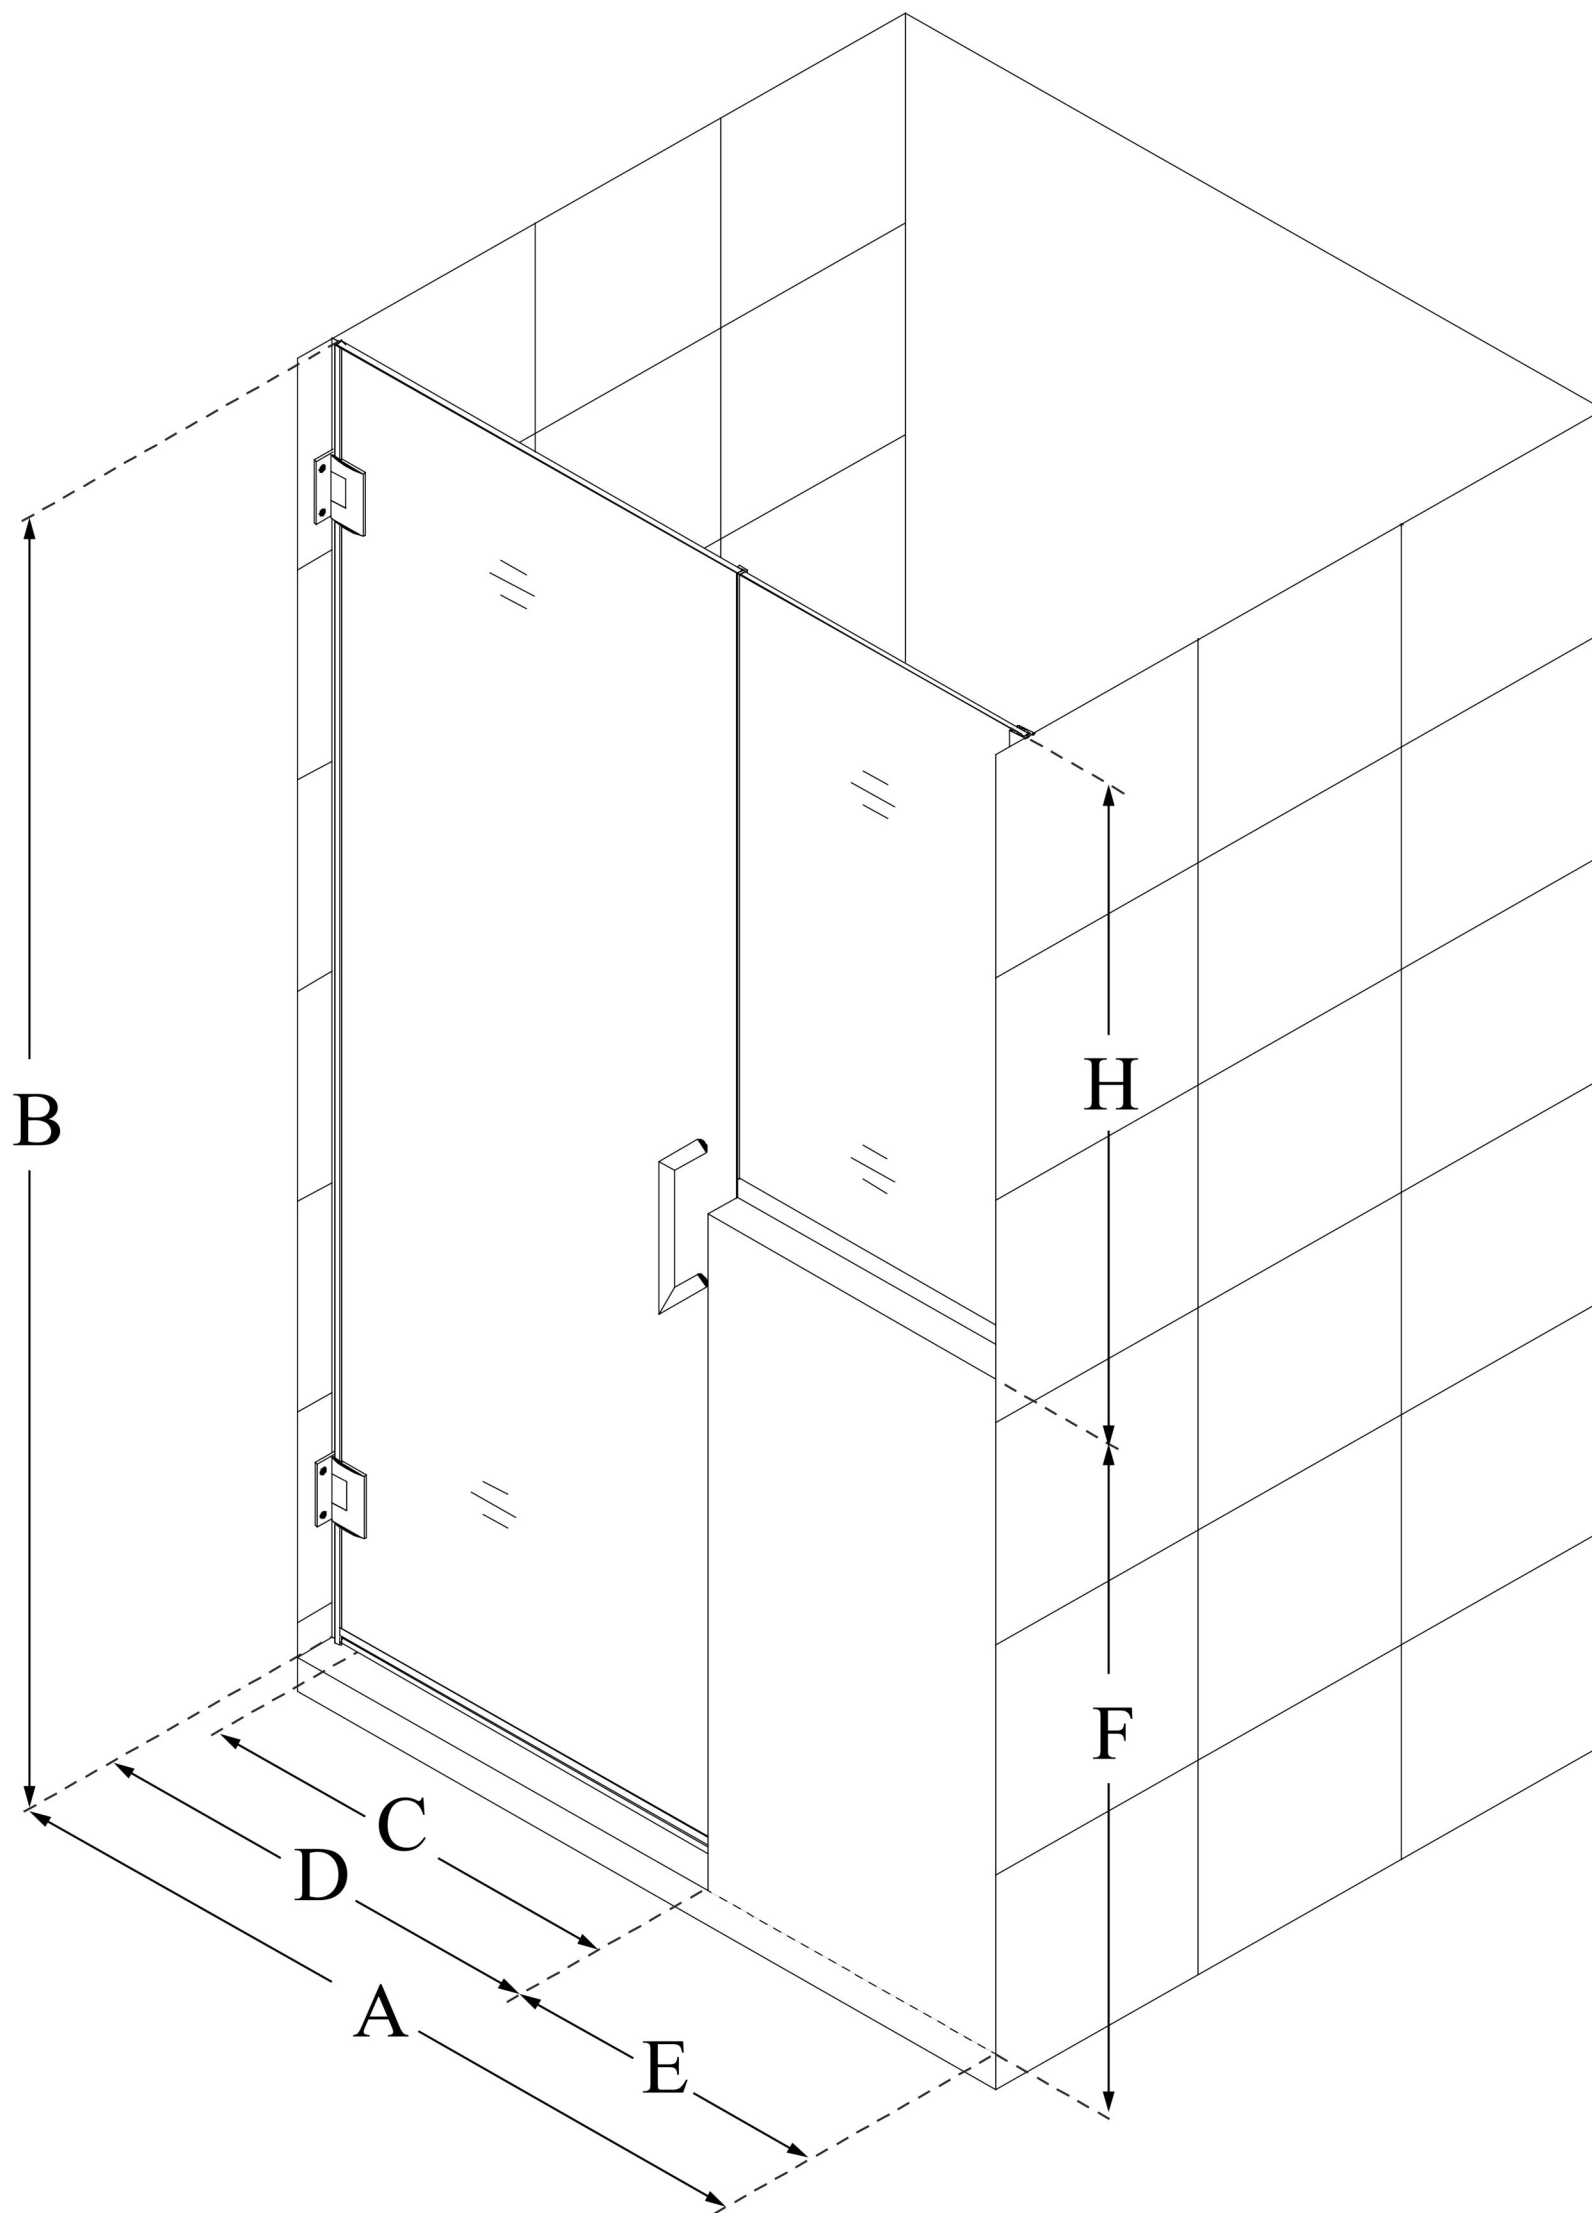

# UNIDOOR PLUS

DreamLine Unidoor Plus 58-58 1/2  
in. W x 72 in. H Hinged Shower Door  
with 36 in. Half Panel, Clear Glass

**SWING DOOR**

## CONFIGURATION DIMENSIONS:

**A: 58 - 58 1/2 in.**

MODEL WIDTH

**B: 72 in.**

MODEL HEIGHT

**C: 27 in.**

ACCESS WIDTH

**D: 28 in.**

DOOR WIDTH

**E: 30 in.**

INLINE BUTTRESS PANEL WIDTH

**F: 36 in.**

BUTTRESS WALL HEIGHT

**H: 36 in.**

BUTTRESS GLASS HEIGHT

DreamLine reserves the right to update or modify the hardware or materials pictured without prior notice for the purpose of product improvement and customer satisfaction.