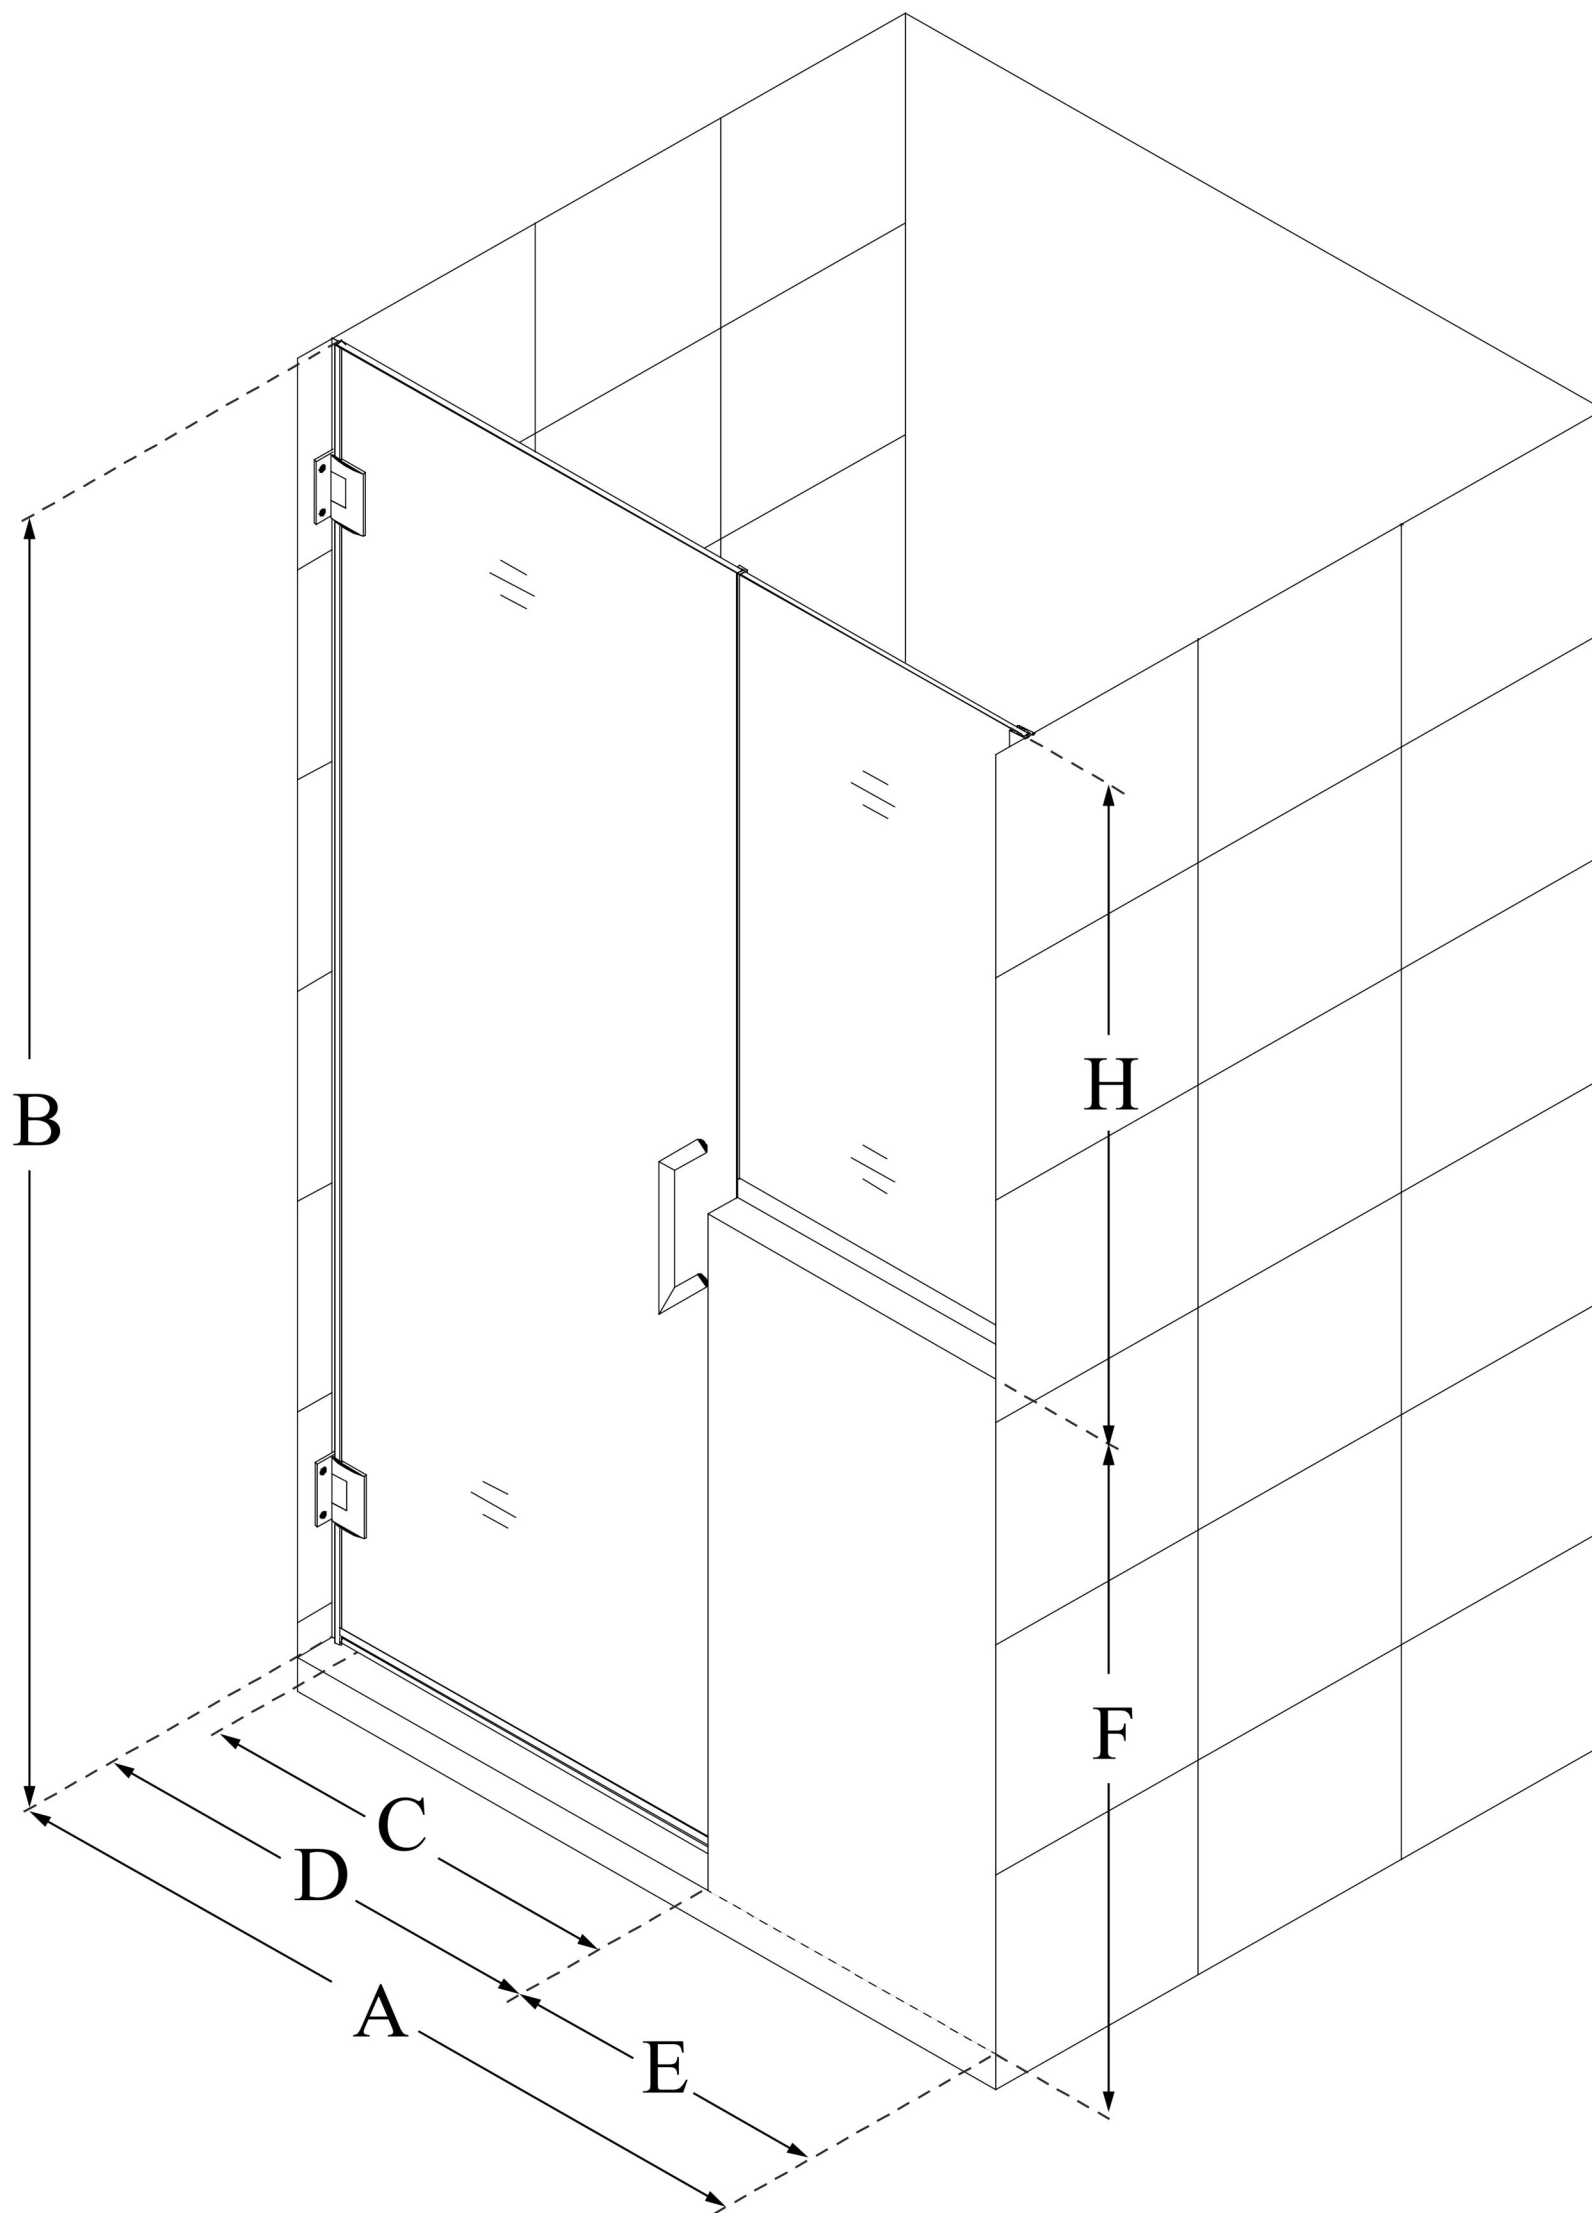

# UNIDOOR PLUS

DreamLine Unidoor Plus 58-58 1/2  
in. W x 72 in. H Hinged Shower Door  
with 34 in. Half Panel, Clear Glass

**SWING DOOR**

## CONFIGURATION DIMENSIONS:

**A: 58 - 58 1/2 in.**

MODEL WIDTH

**B: 72 in.**

MODEL HEIGHT

**C: 27 in.**

ACCESS WIDTH

**D: 28 in.**

DOOR WIDTH

**E: 30 in.**

INLINE BUTTRESS PANEL WIDTH

**F: 38 in.**

BUTTRESS WALL HEIGHT

**H: 34 in.**

BUTTRESS GLASS HEIGHT

DreamLine reserves the right to update or modify the hardware or materials pictured without prior notice for the purpose of product improvement and customer satisfaction.